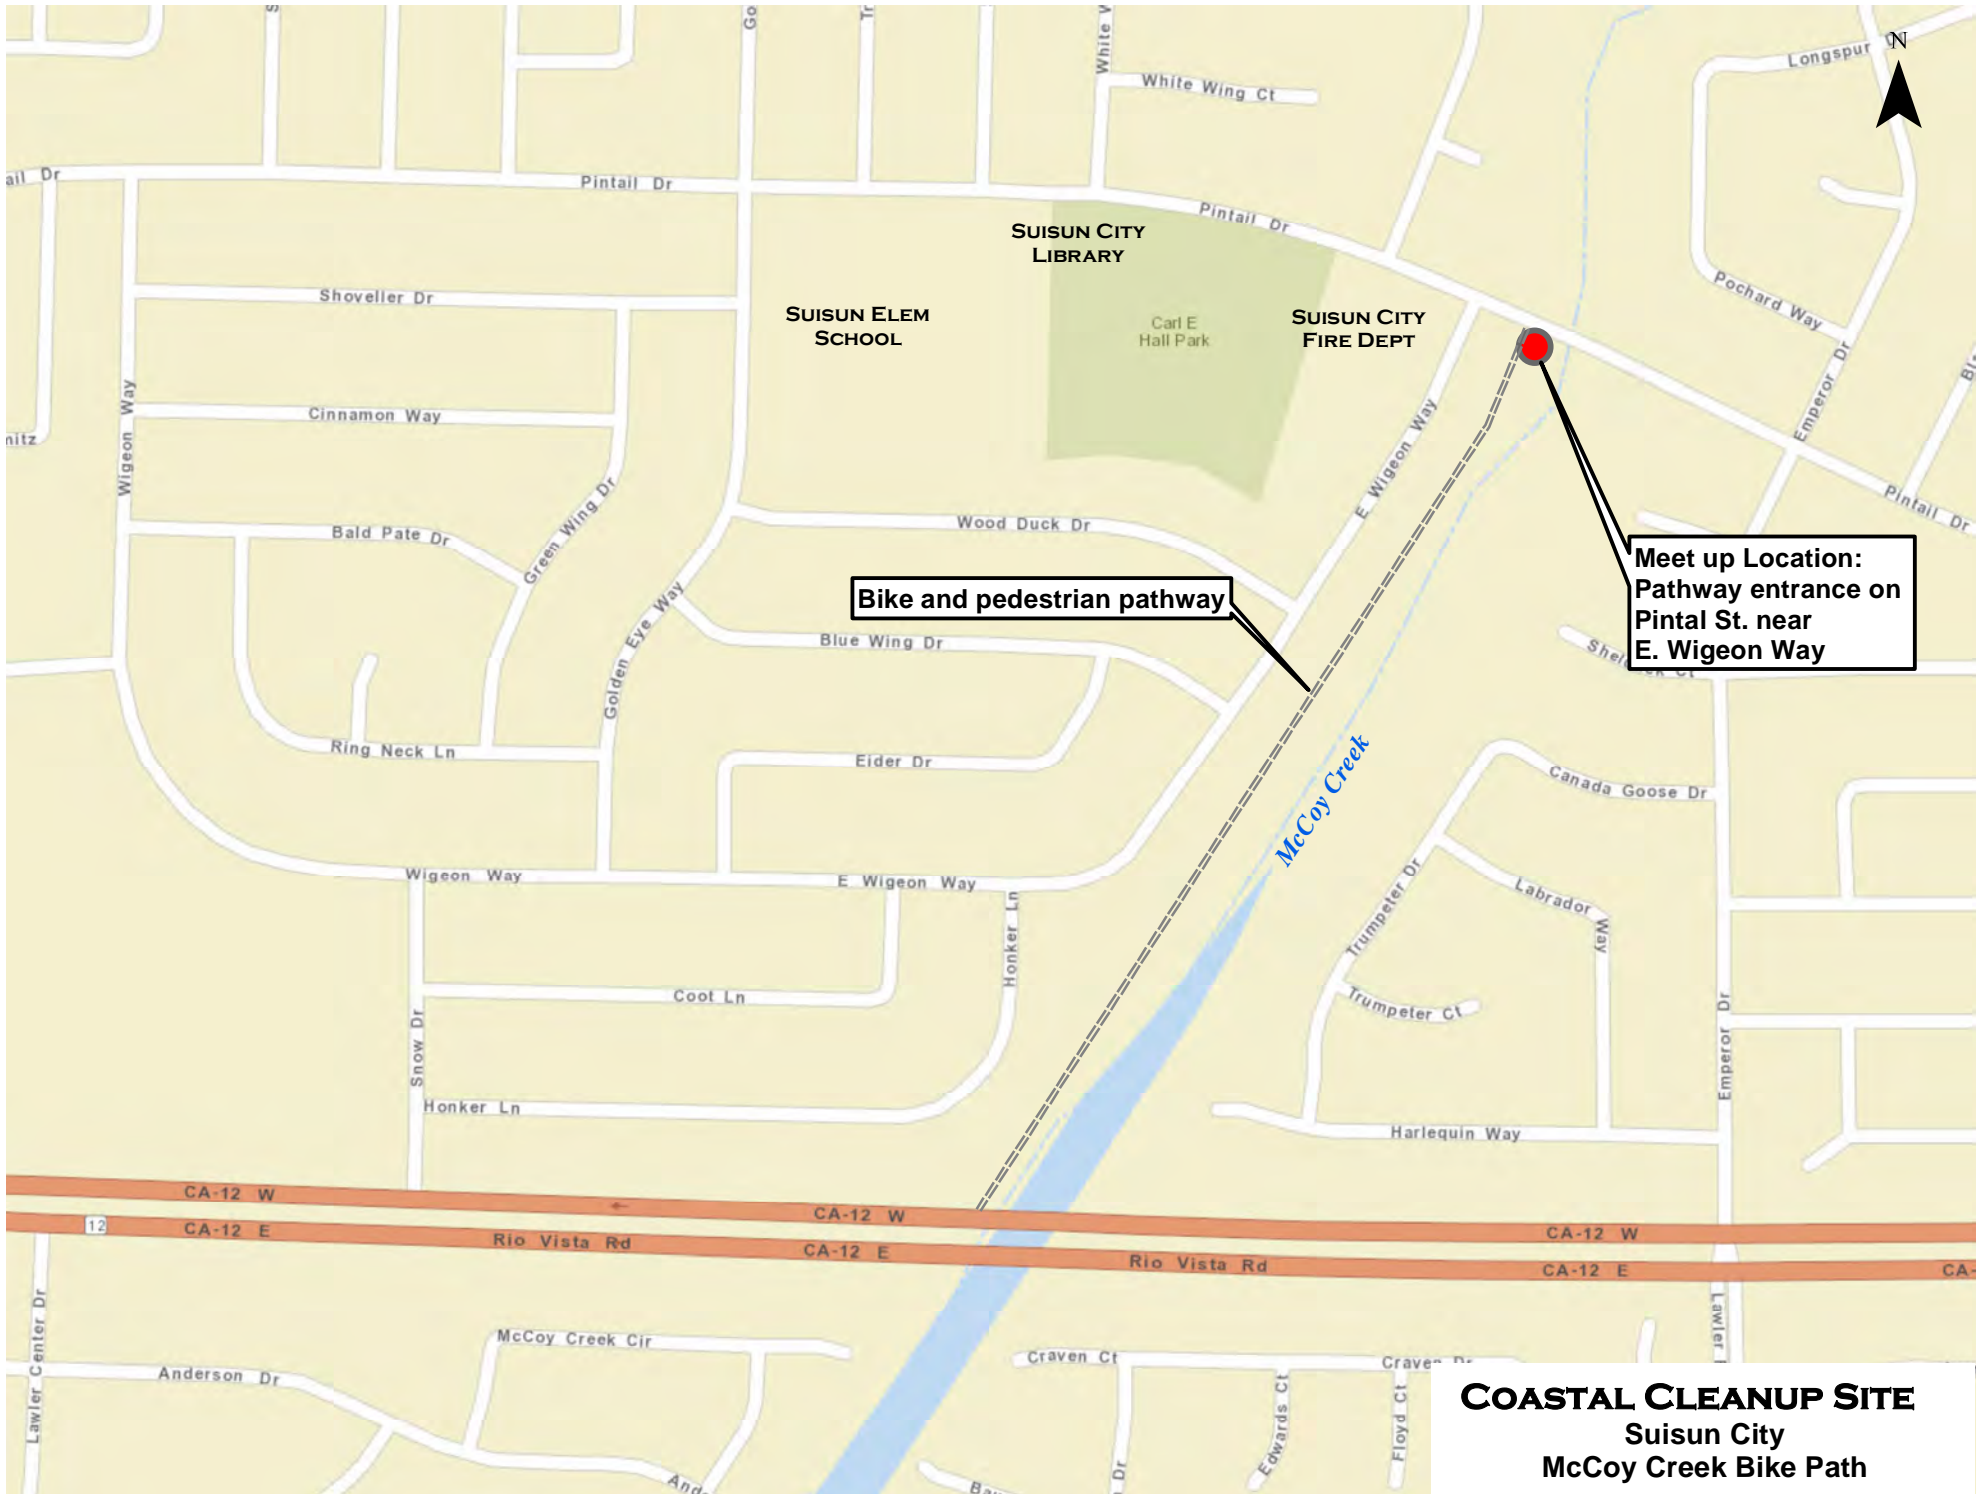

COASTAL CLEANUP SITE
Cordelia
American Canyon Creek

Meet up Location:
End of Lookout Hill Rd.
off Central Pl. & Pittman Rd.
Parking on street, do NOT
park in business lot.

COASTAL CLEANUP SITE
Fairfield
Dan Wilson Creek

**Lower Section Meet up Location:
Meadowlark Dr. & Falcon Dr.
at Laurel Creek**

**COASTAL CLEANUP SITE
Fairfield
Laurel Creek**

Meet up Location:
Springfield Dr. off Astoria Dr.

COASTAL CLEANUP SITE
Fairfield
Upper Ledgewood Creek

Sources: Esri, HERE, DeLorme, Esri Japan, METI, Esri China, MapmyIndia, NGCC, © OpenStreetMap Community

COASTAL CLEANUP SITE
Fairfield
Lower Ledgewood Creek

**Meet up Location:
Dead end of Railroad Ave.
near Marina Blvd.**

COASTAL CLEANUP SITE
Suisun City
Lower End Union Creek

COASTAL CLEANUP SITE

Marina Channel at Suisun Slough

Sources: Esri, HERE, DeLorme, USGS, Intermap, increment P Corp., NRCAN, Esri Japan, METI, Esri China (Hong Kong), Esri (Thailand), TomTom, MapmyIndia, © OpenStreetMap contributors, and the GIS User Community