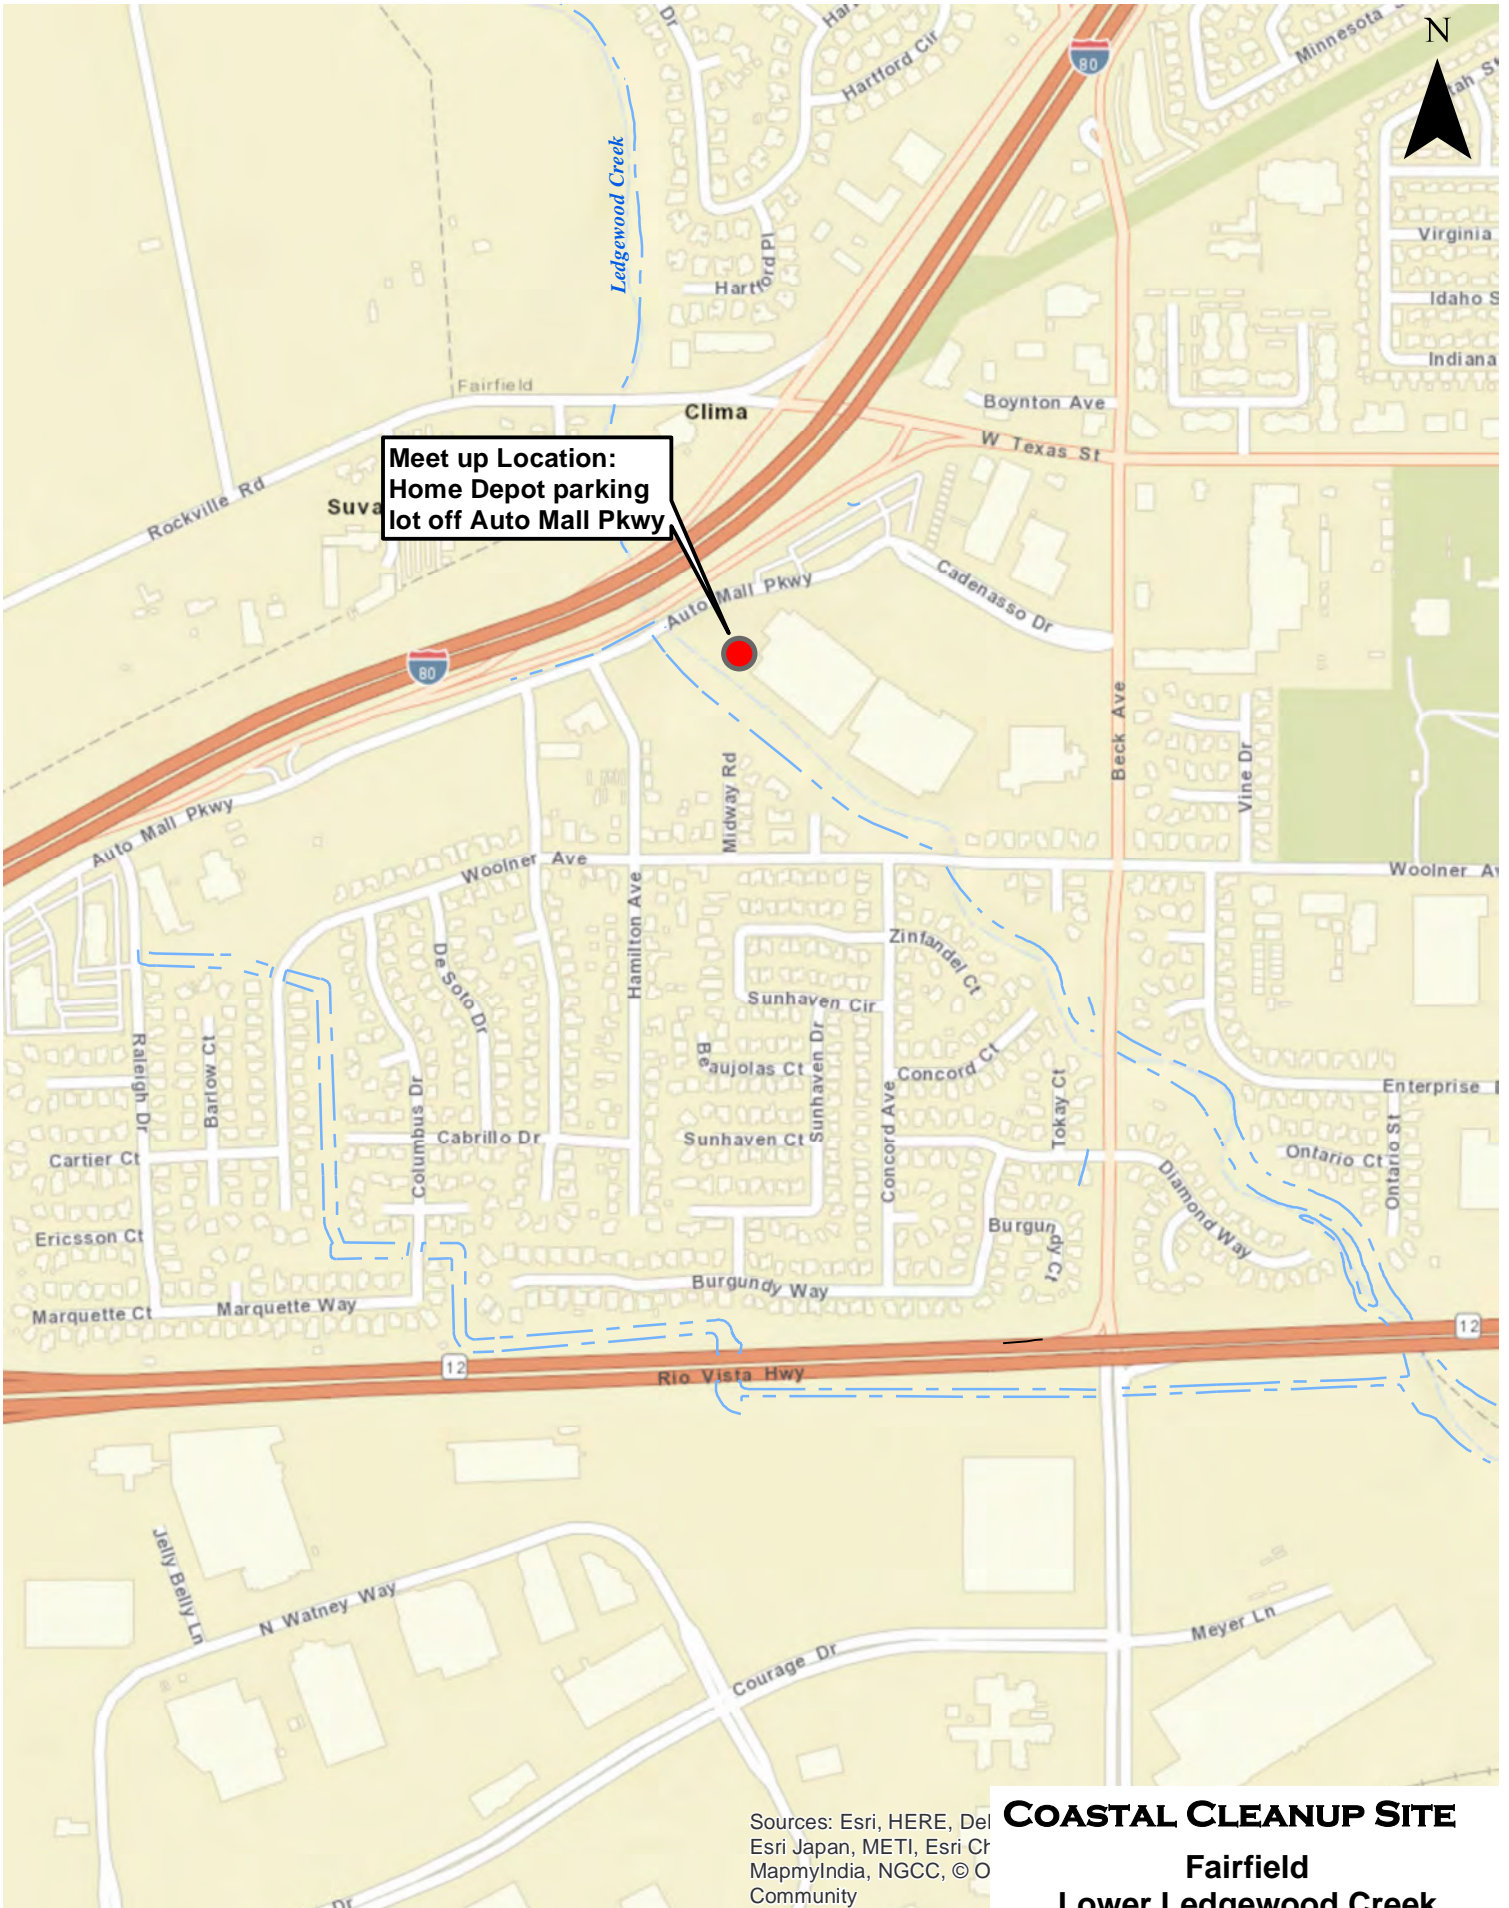

COASTAL CLEANUP SITE
Cordelia
American Canyon Creek

Meet up Location:
End of Lookout Hill Rd.
off Central Pl. & Pittman Rd.
Parking on street, do NOT
park in business lot.

COASTAL CLEANUP SITE
Fairfield
Dan Wilson Creek

**COASTAL CLEANUP SITE
GRIZZLY ISLAND RD
AT SUISUN HILL BRIDGE**

**Upper Section Meet up Location:
Redwood Dr. & Persimmon Pl.
at Laurel Creek**

**Mid Section Meet up Location:
Wood Hollow Ct. at Laurel Creek**

**Lower Section Meet up Location:
Meadowlark Dr. & Falcon Dr.
at Laurel Creek**

**COASTAL CLEANUP SITE
Fairfield
Laurel Creek**

Meet up Location:
Springfield Dr. off Astoria Dr.

COASTAL CLEANUP SITE
Fairfield
Upper Ledgewood Creek

Sources: Esri, HERE, DeLorme, Esri Japan, METI, Esri China, MapmyIndia, NGCC, © OpenStreetMap Community

COASTAL CLEANUP SITE
Fairfield
Lower Ledgewood Creek

**Meet up Location:
Dead end of Railroad Ave.
near Marina Blvd.**