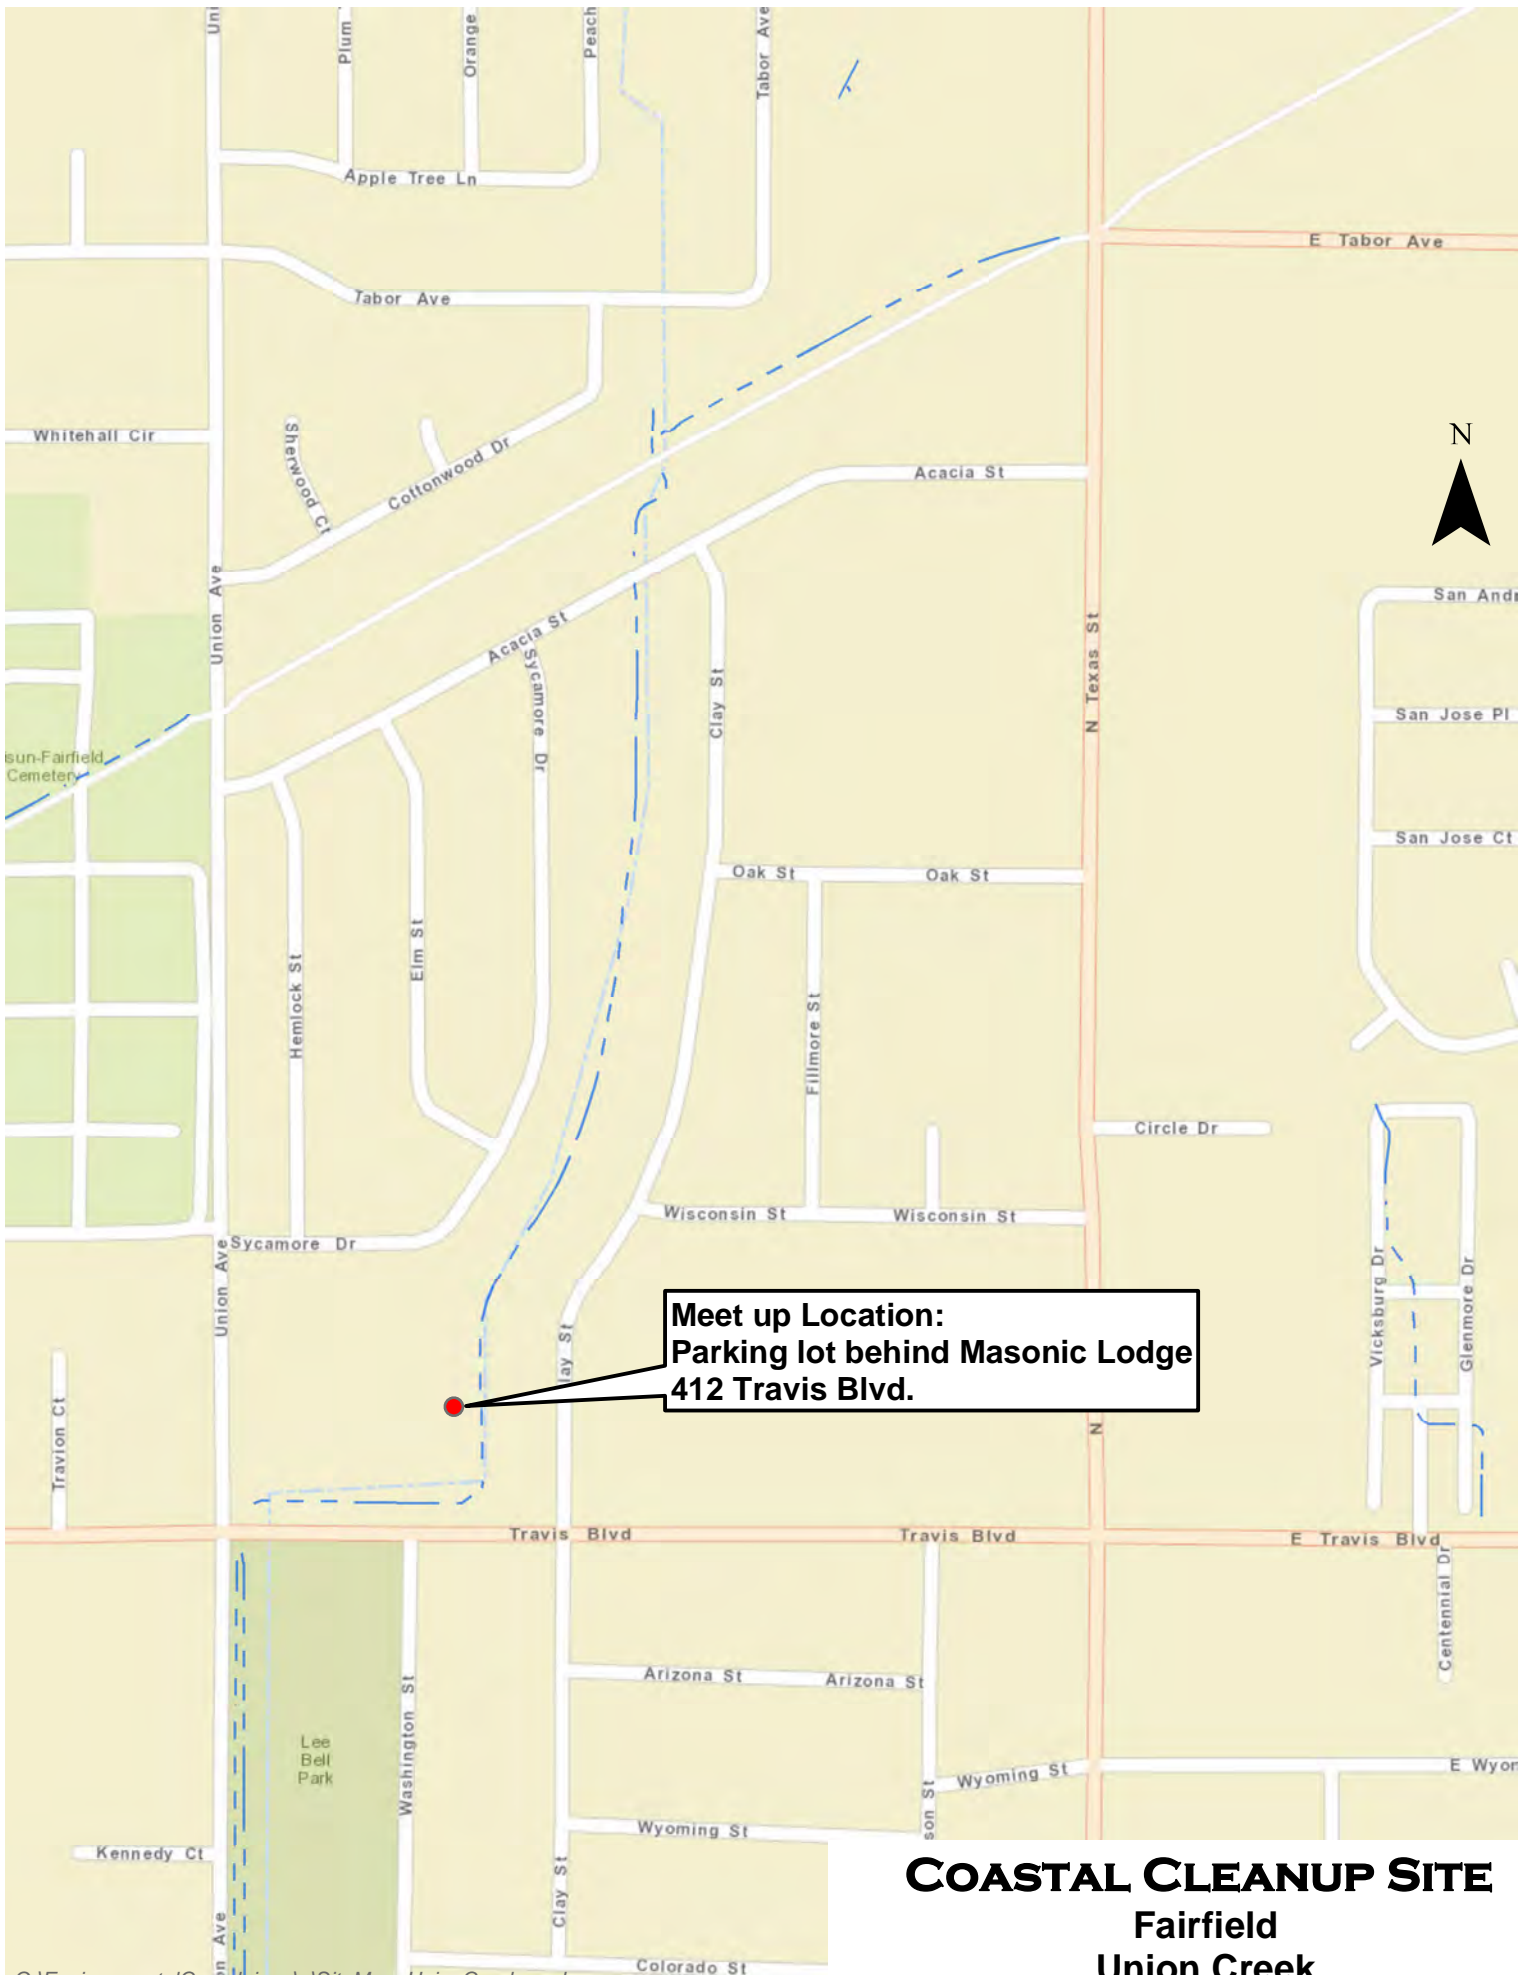

**Lower Section Meet up Location:
Meadowlark Dr. & Falcon Dr.
at Laurel Creek**

**COASTAL CLEANUP SITE
Fairfield
Laurel Creek**

Meet up Location:
Springfield Dr. off Astoria Dr.

COASTAL CLEANUP SITE
Fairfield
Upper Ledgewood Creek

Sources: Esri, HERE, DeLorme, Esri Japan, METI, Esri China, MapmyIndia, NGCC, © OpenStreetMap Community

COASTAL CLEANUP SITE
Fairfield
Lower Ledgewood Creek

**Meet up Location:
Dead end of Railroad Ave.
near Marina Blvd.**

COASTAL CLEANUP SITE
Suisun City
Lower End Union Creek

COASTAL CLEANUP SITE

Marina Channel at Suisun Slough

Sources: Esri, HERE, DeLorme, USGS, Intermap, increment P Corp., NRCAN, Esri Japan, METI, Esri China (Hong Kong), Esri (Thailand), TomTom, MapmyIndia, © OpenStreetMap contributors, and the GIS User Community

Bike and pedestrian pathway

Meet up Location:
Pathway entrance on
Pintail St. near
E. Wigeon Way

COASTAL CLEANUP SITE
Suisun City
McCoy Creek Bike Path

COASTAL CLEANUP SITE
Suisun Boat Ramp

**Meet up Location:
Parking lot behind Masonic Lodge
412 Travis Blvd.**