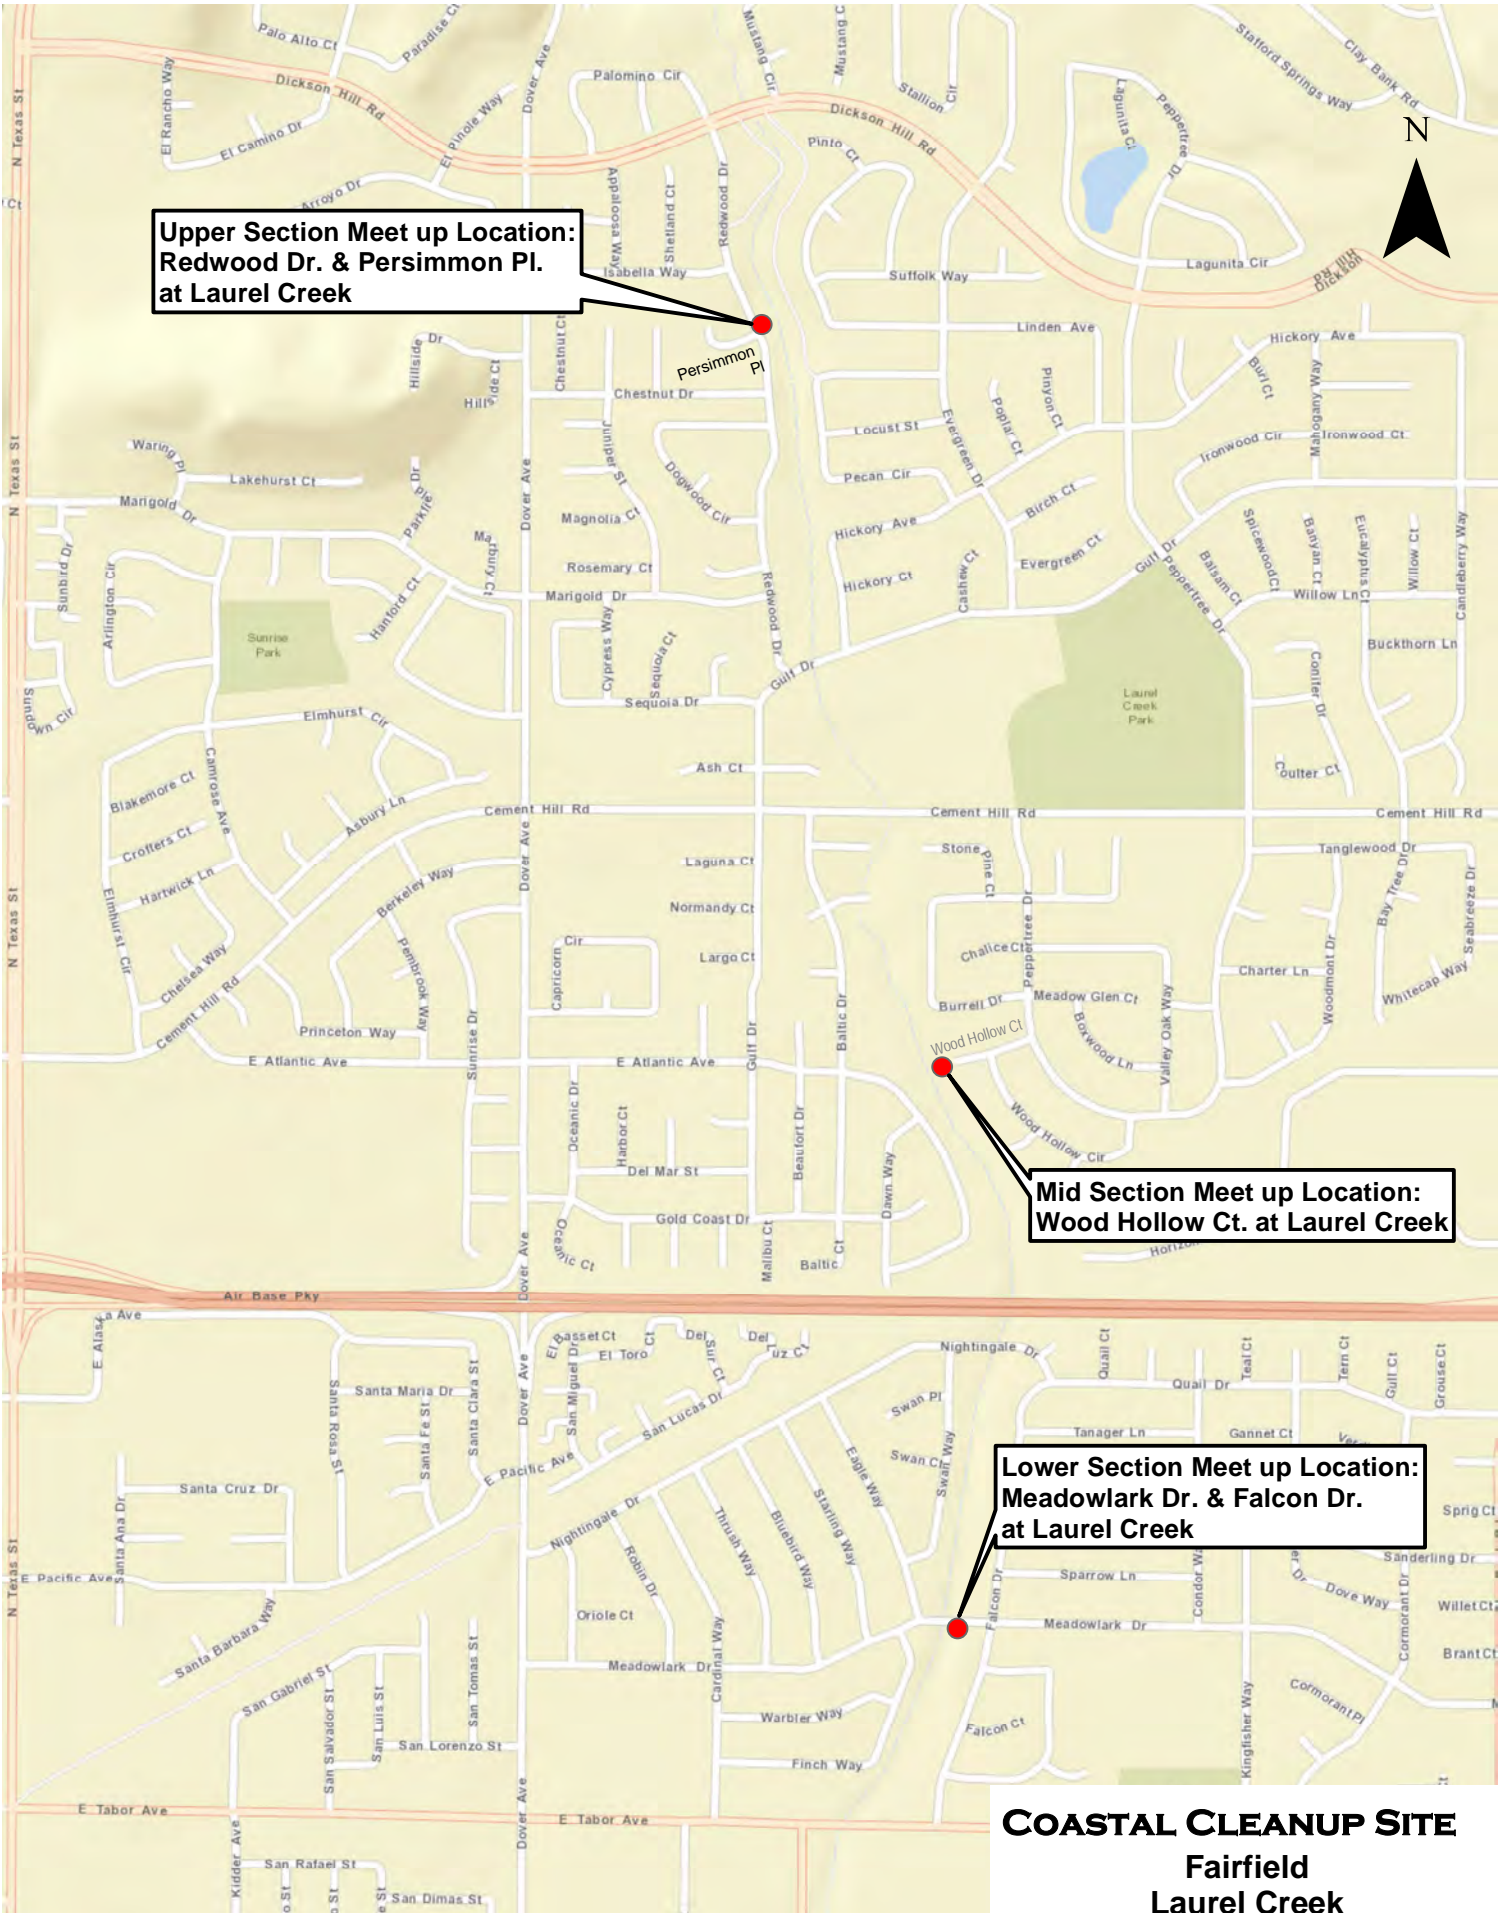

COASTAL CLEANUP SITE
Cordelia
American Canyon Creek

Meet up Location:
End of Lookout Hill Rd.
off Central Pl. & Pittman Rd.
Parking on street, do NOT
park in business lot.

COASTAL CLEANUP SITE
Fairfield
Dan Wilson Creek

**COASTAL CLEANUP SITE
GRIZZLY ISLAND RD
AT SUISUN HILL BRIDGE**

**Upper Section Meet up Location:
Redwood Dr. & Persimmon Pl.
at Laurel Creek**

**Mid Section Meet up Location:
Wood Hollow Ct. at Laurel Creek**

**Lower Section Meet up Location:
Meadowlark Dr. & Falcon Dr.
at Laurel Creek**

**COASTAL CLEANUP SITE
Fairfield
Laurel Creek**

Meet up Location:
Springfield Dr. off Astoria Dr.

COASTAL CLEANUP SITE
Fairfield
Upper Ledgewood Creek

Sources: Esri, HERE, DeLorme, Esri Japan, METI, Esri China, MapmyIndia, NGCC, © OpenStreetMap Community

COASTAL CLEANUP SITE
Fairfield
Lower Ledgewood Creek

**Meet up Location:
Dead end of Railroad Ave.
near Marina Blvd.**