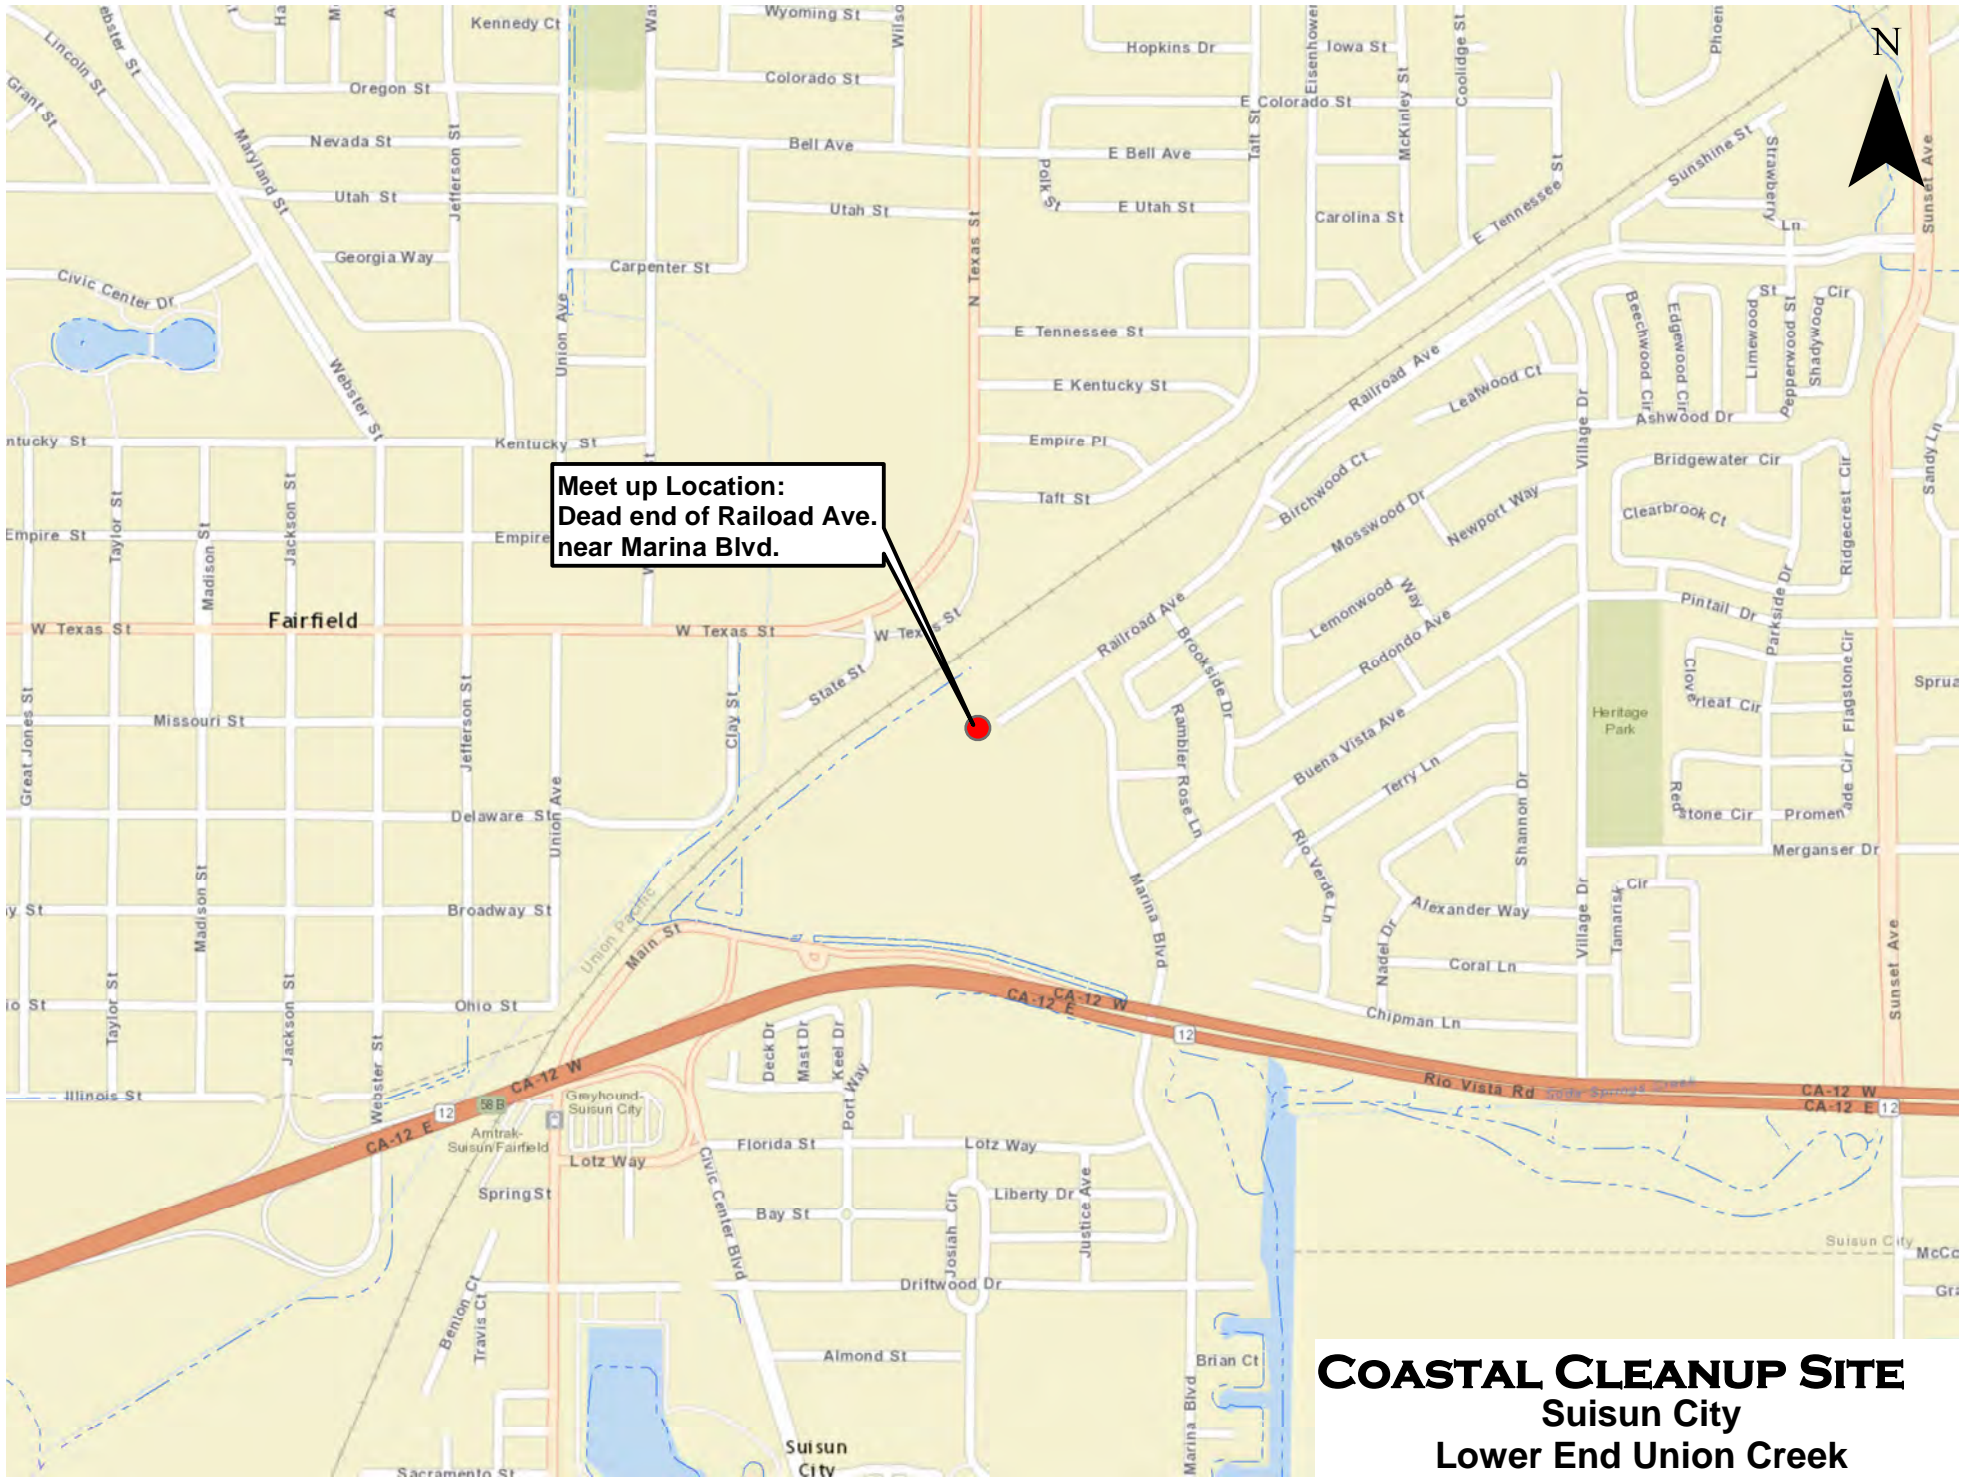

COASTAL CLEANUP SITE
Cordelia
American Canyon Creek

Meet up Location:
End of Lookout Hill Rd.
off Central Pl. & Pittman Rd.
Parking on street, do NOT
park in business lot.

COASTAL CLEANUP SITE
Fairfield
Dan Wilson Creek

**COASTAL CLEANUP SITE
GRIZZLY ISLAND RD
AT SUISUN HILL BRIDGE**

**Upper Section Meet up Location:
Redwood Dr. & Persimmon Pl.
at Laurel Creek**

**Mid Section Meet up Location:
Wood Hollow Ct. at Laurel Creek**

**Lower Section Meet up Location:
Meadowlark Dr. & Falcon Dr.
at Laurel Creek**

**COASTAL CLEANUP SITE
Fairfield
Laurel Creek**

Meet up Location:
Springfield Dr. off Astoria Dr.

COASTAL CLEANUP SITE
Fairfield
Upper Ledgewood Creek

Sources: Esri, HERE, DeLorme, Esri Japan, METI, Esri China, MapmyIndia, NGCC, © OpenStreetMap Community

COASTAL CLEANUP SITE
Fairfield
Lower Ledgewood Creek

**Meet up Location:
Dead end of Railroad Ave.
near Marina Blvd.**