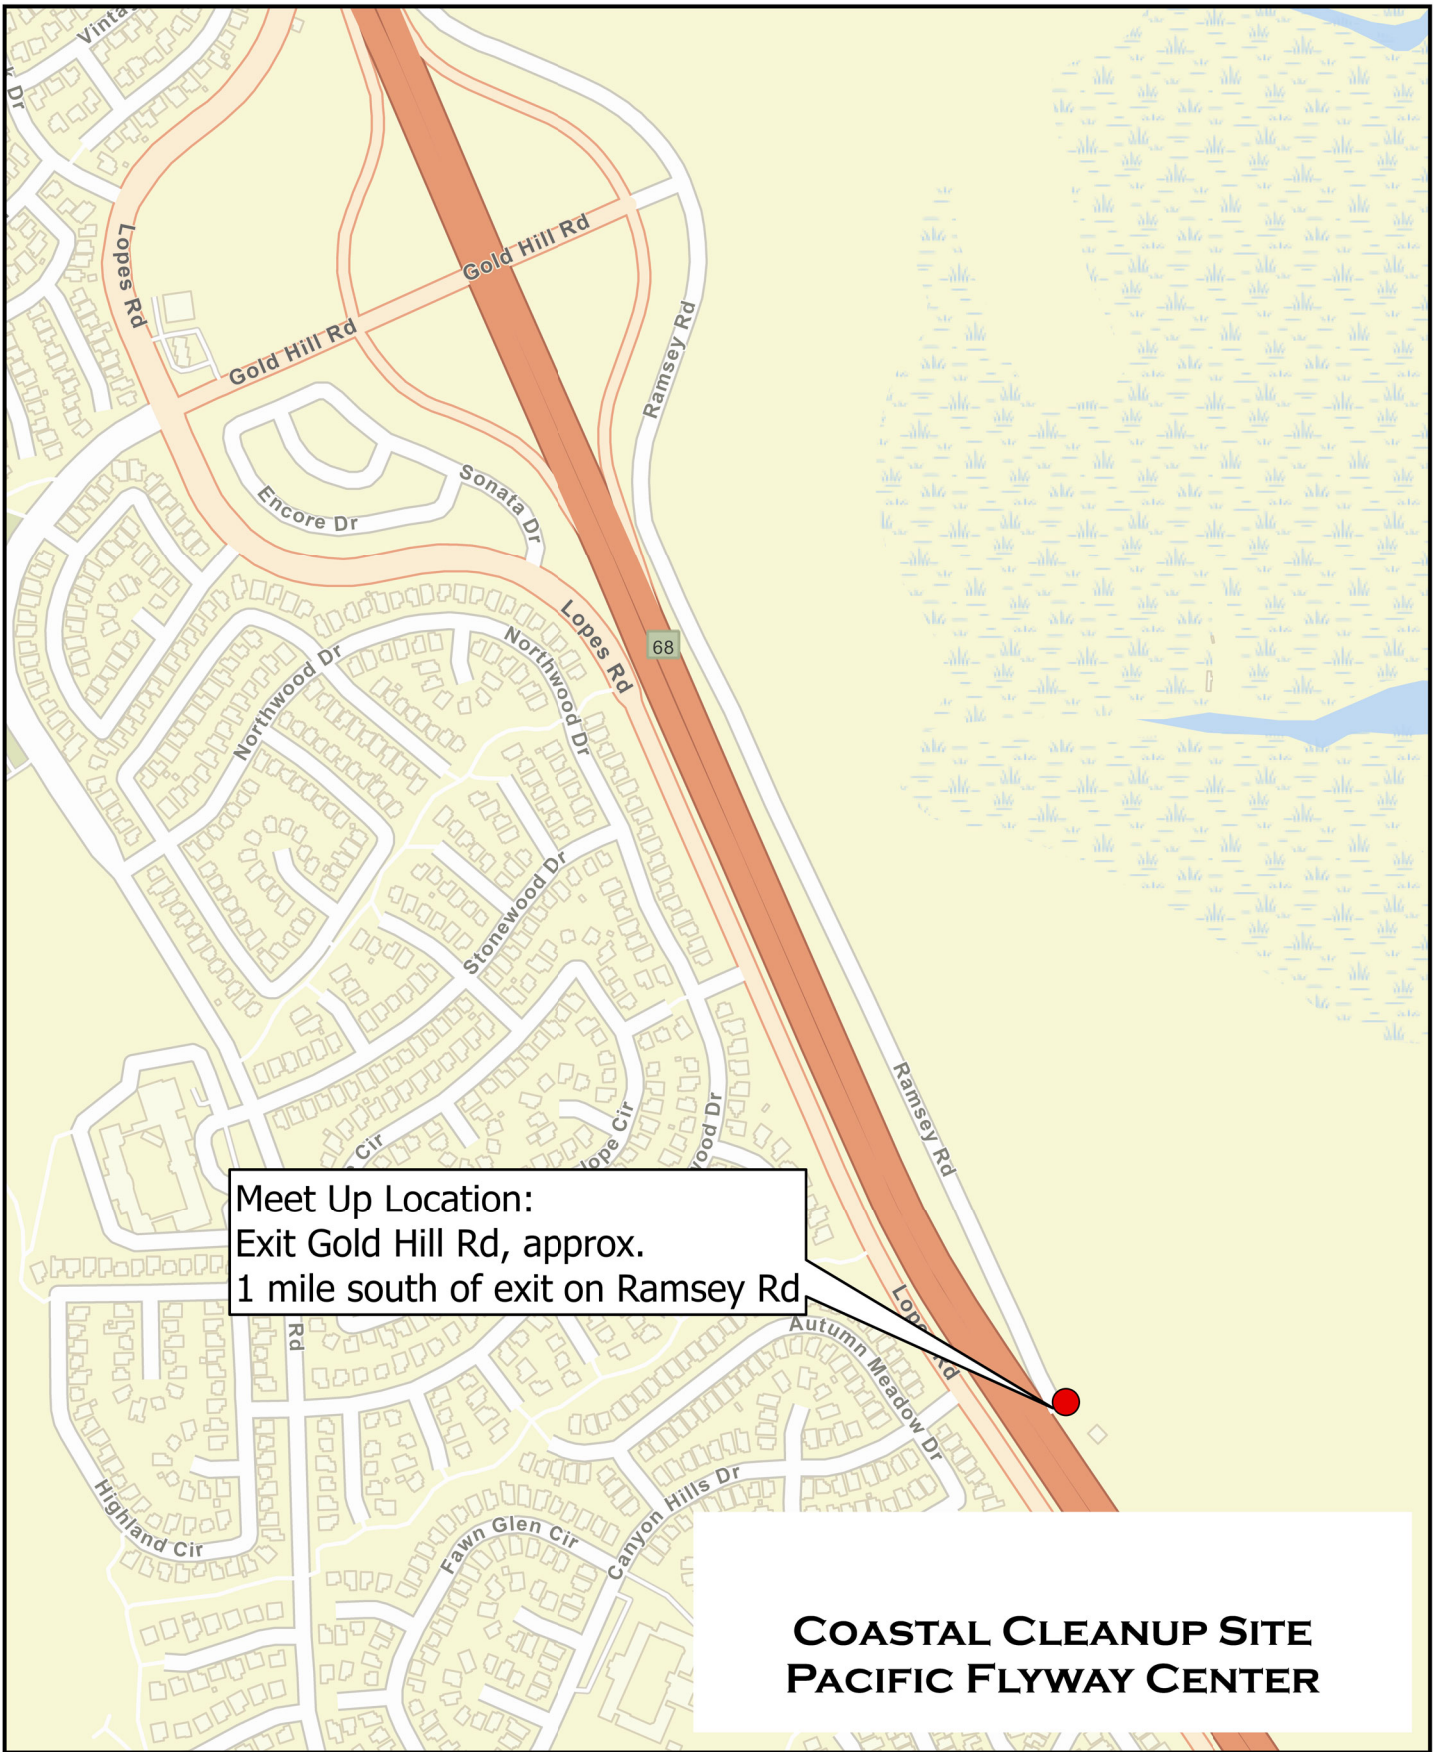

Meet Up Location:
Exit Gold Hill Rd, approx.
1 mile south of exit on Ramsey Rd

**COASTAL CLEANUP SITE
PACIFIC FLYWAY CENTER**