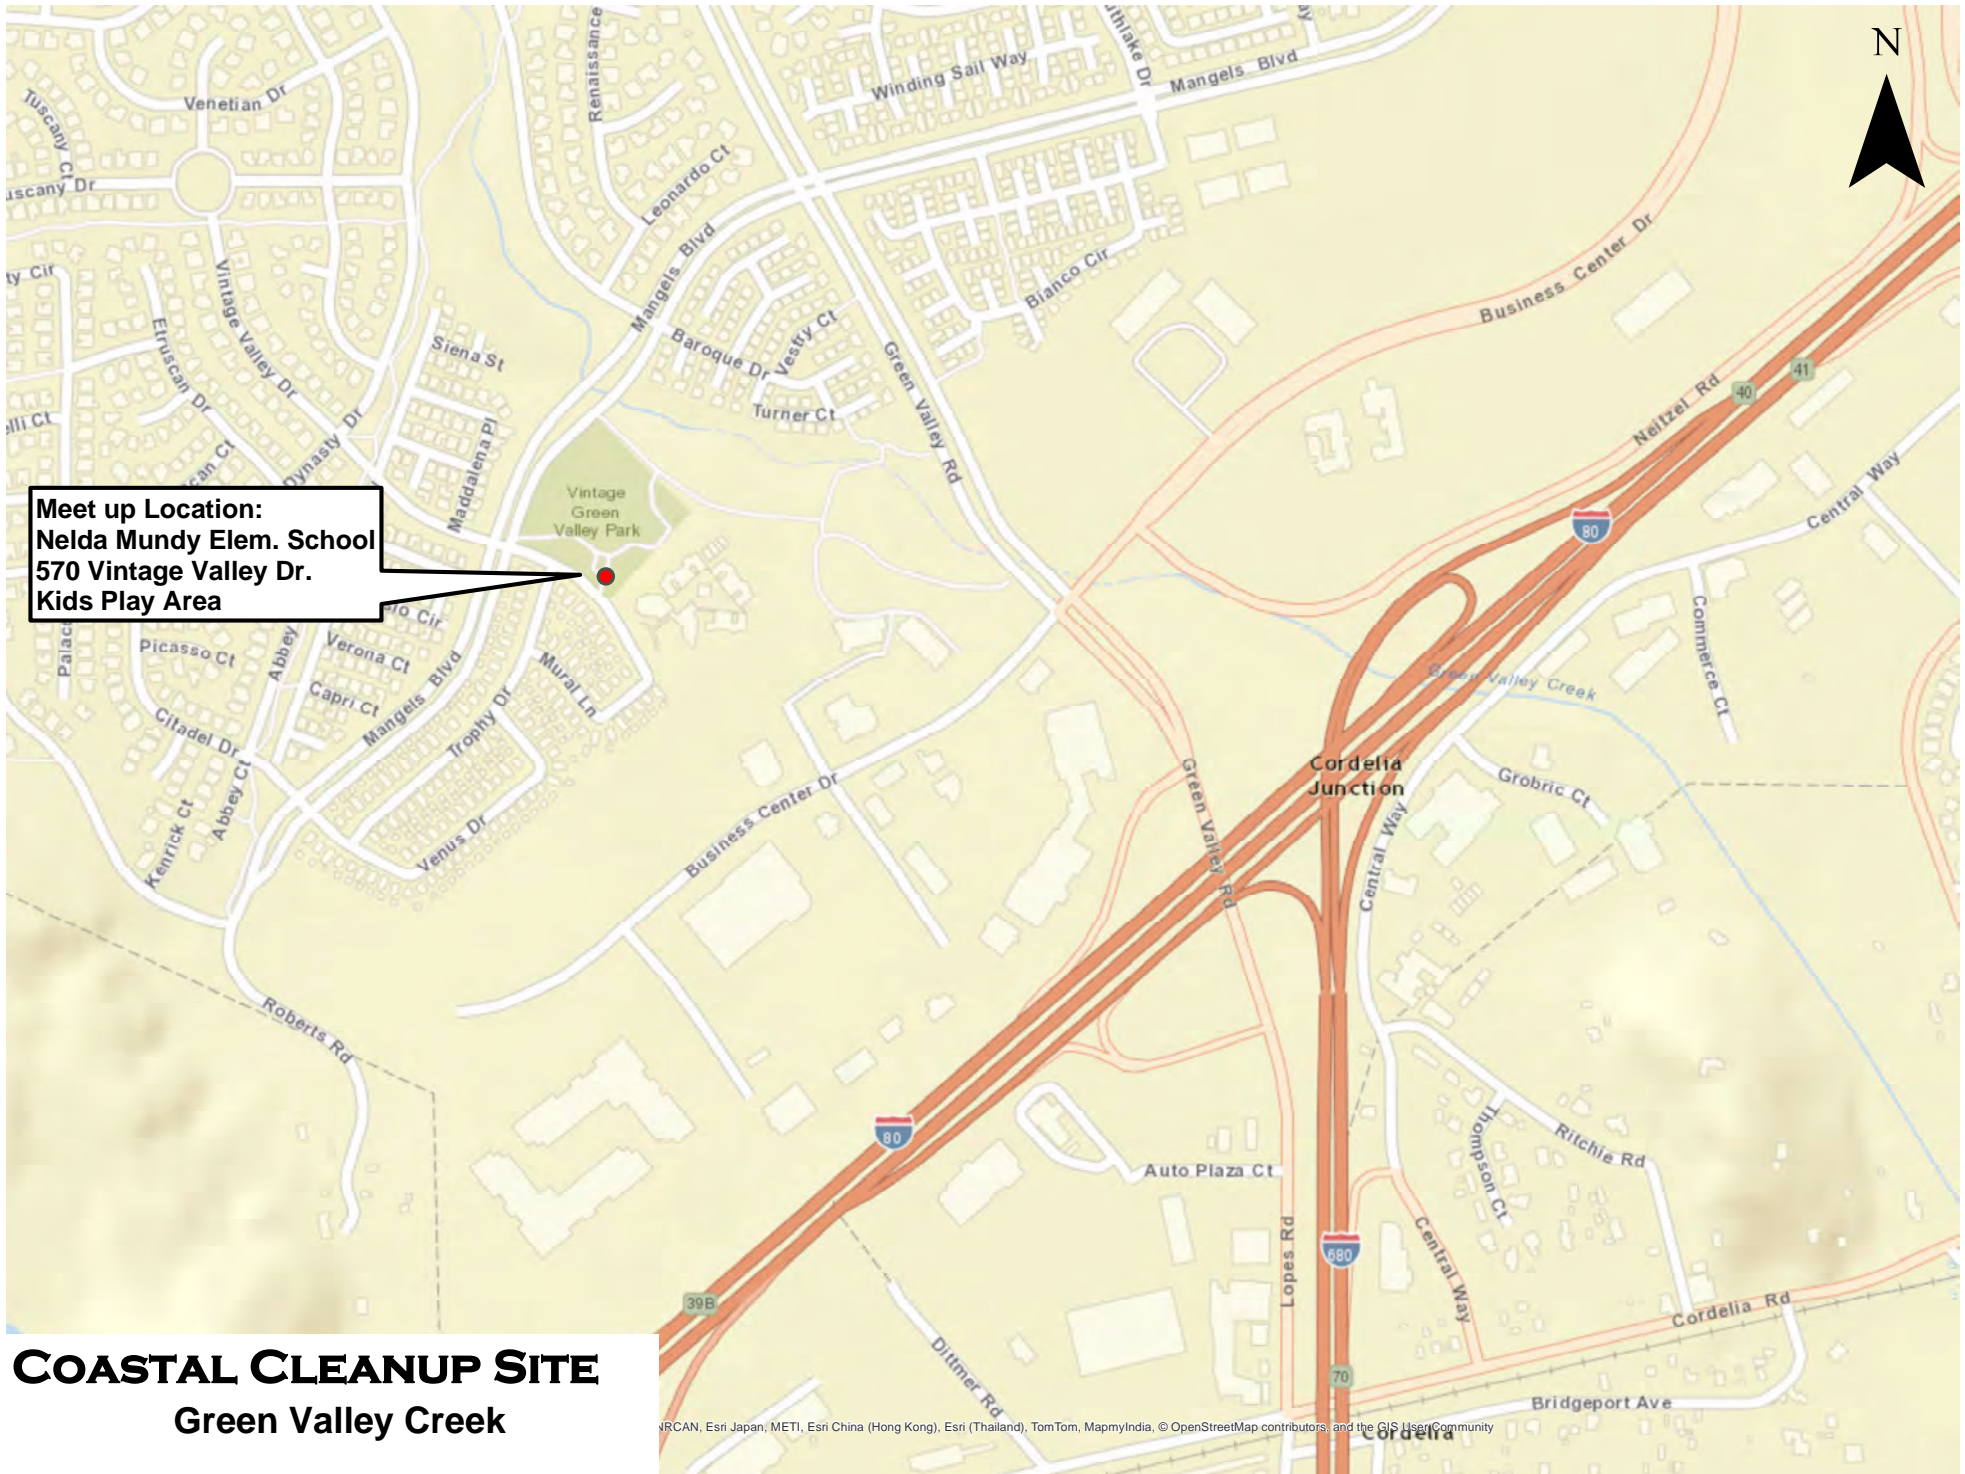

Meet up Location:
Nelda Mundy Elem. School
570 Vintage Valley Dr.
Kids Play Area

COASTAL CLEANUP SITE

Green Valley Creek