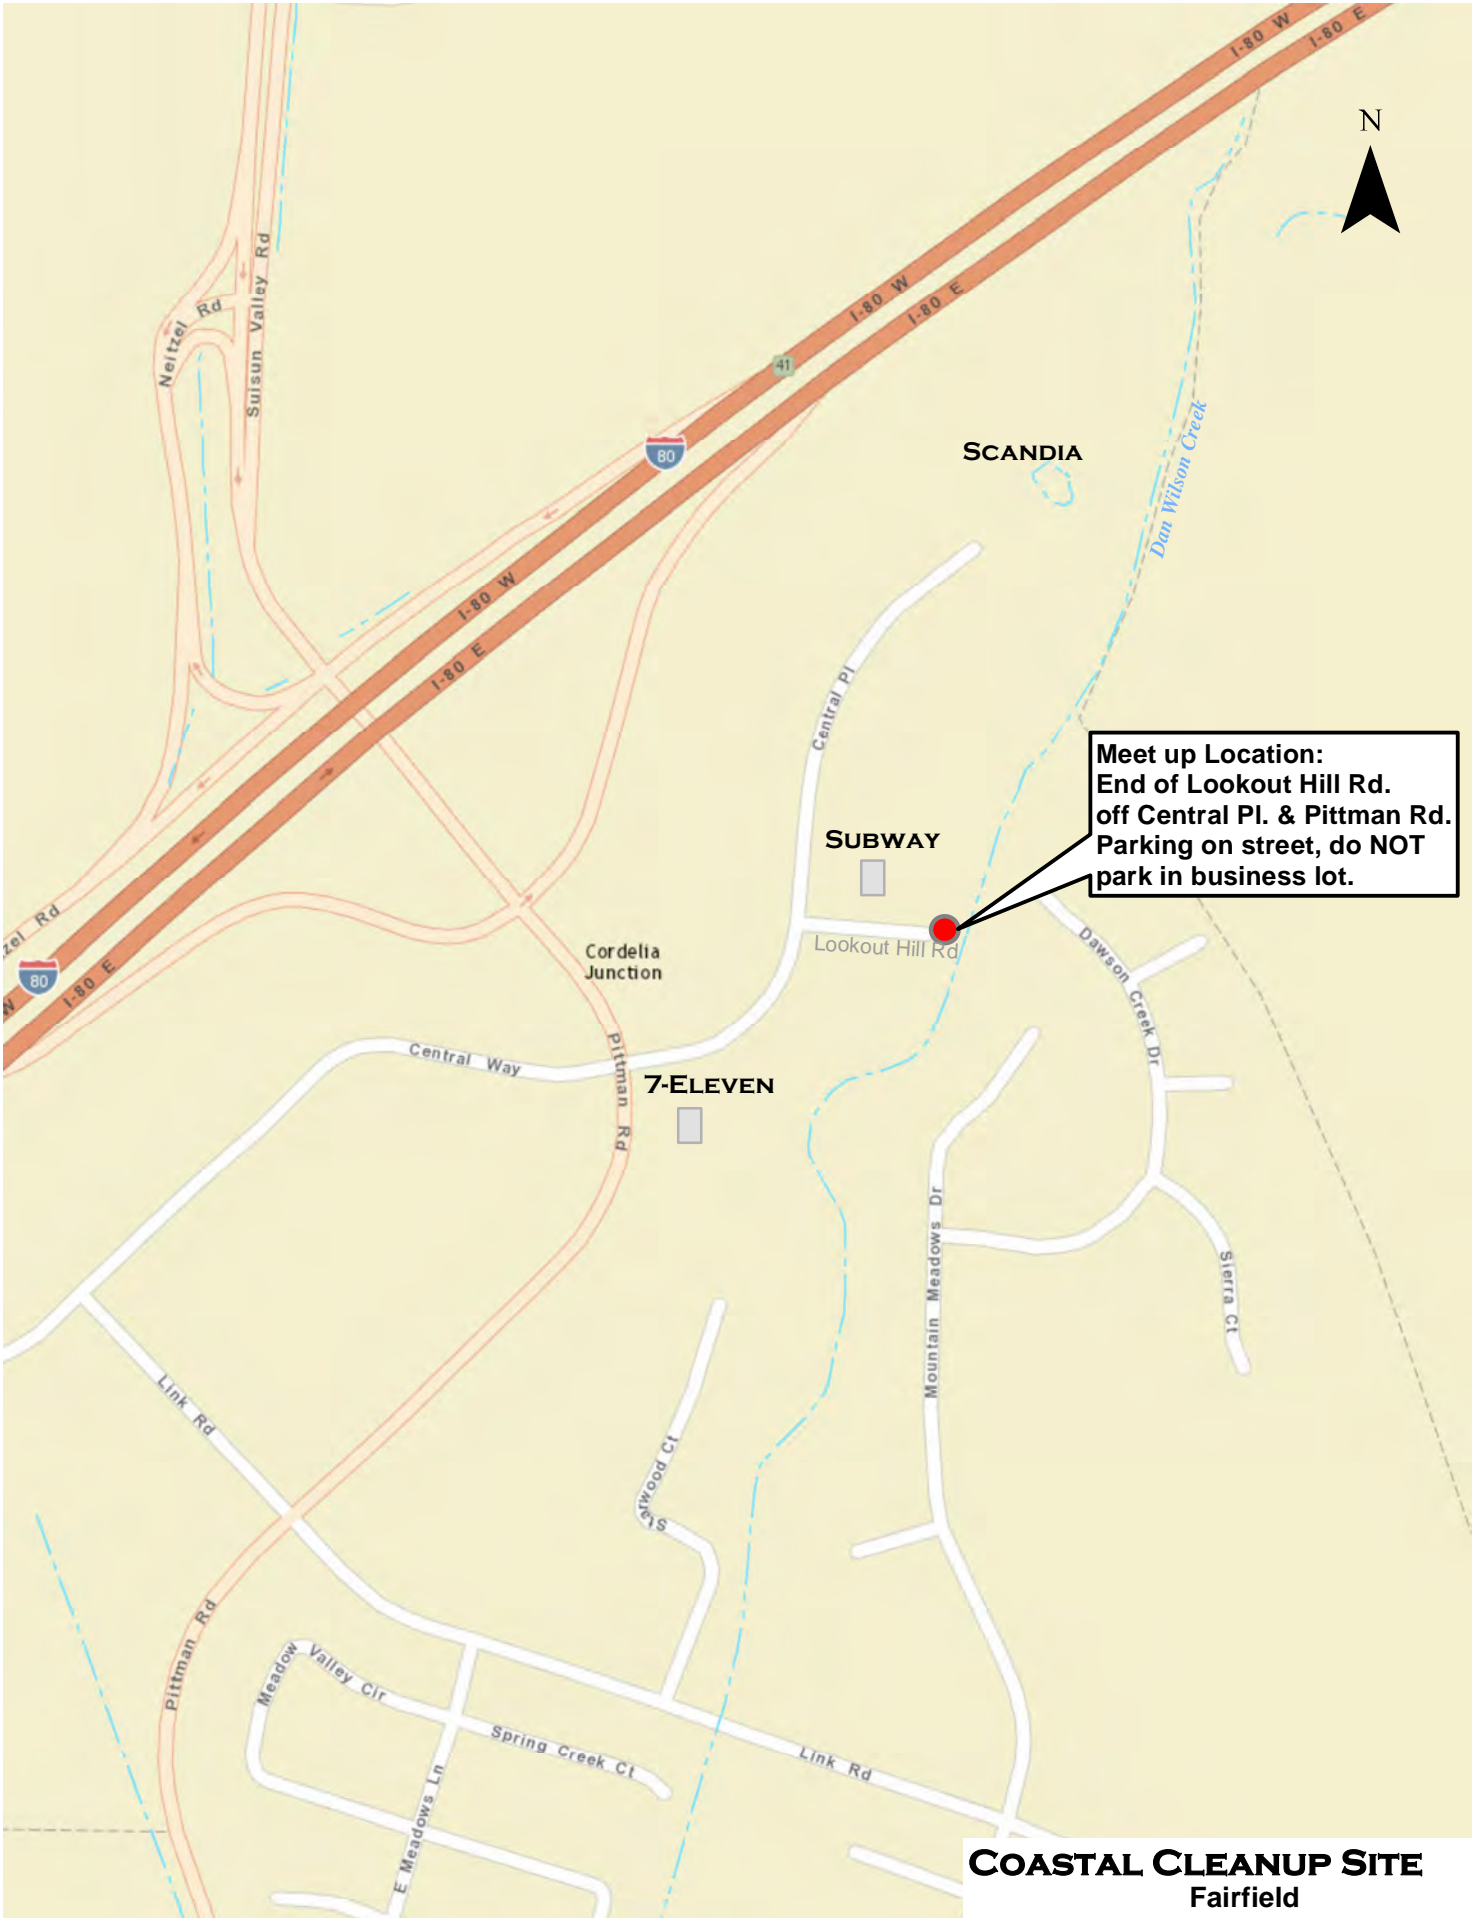

COASTAL CLEANUP SITE
Cordelia
American Canyon Creek

Meet up Location:
End of Lookout Hill Rd.
off Central Pl. & Pittman Rd.
Parking on street, do NOT
park in business lot.

COASTAL CLEANUP SITE
Fairfield
Dan Wilson Creek

**Lower Section Meet up Location:
Meadowlark Dr. & Falcon Dr.
at Laurel Creek**

**COASTAL CLEANUP SITE
Fairfield
Laurel Creek**

Meet up Location:
Springfield Dr. off Astoria Dr.

COASTAL CLEANUP SITE
Fairfield
Upper Ledgewood Creek

Sources: Esri, HERE, DeLorme, Esri Japan, METI, Esri China, MapmyIndia, NGCC, © OpenStreetMap Community

COASTAL CLEANUP SITE
Fairfield
Lower Ledgewood Creek

**Meet up Location:
Dead end of Railroad Ave.
near Marina Blvd.**

COASTAL CLEANUP SITE
Fairfield
Union Creek

Meet up Location:
Entrance of the football stadium

4000 Suisun Valley Rd
Fairfield

COASTAL CLEANUP SITE
Upper Dan Wilson Creek
at Solano Community College

**Meet up Location:
End of Cresthaven Ct
off Stockbridge Dr**