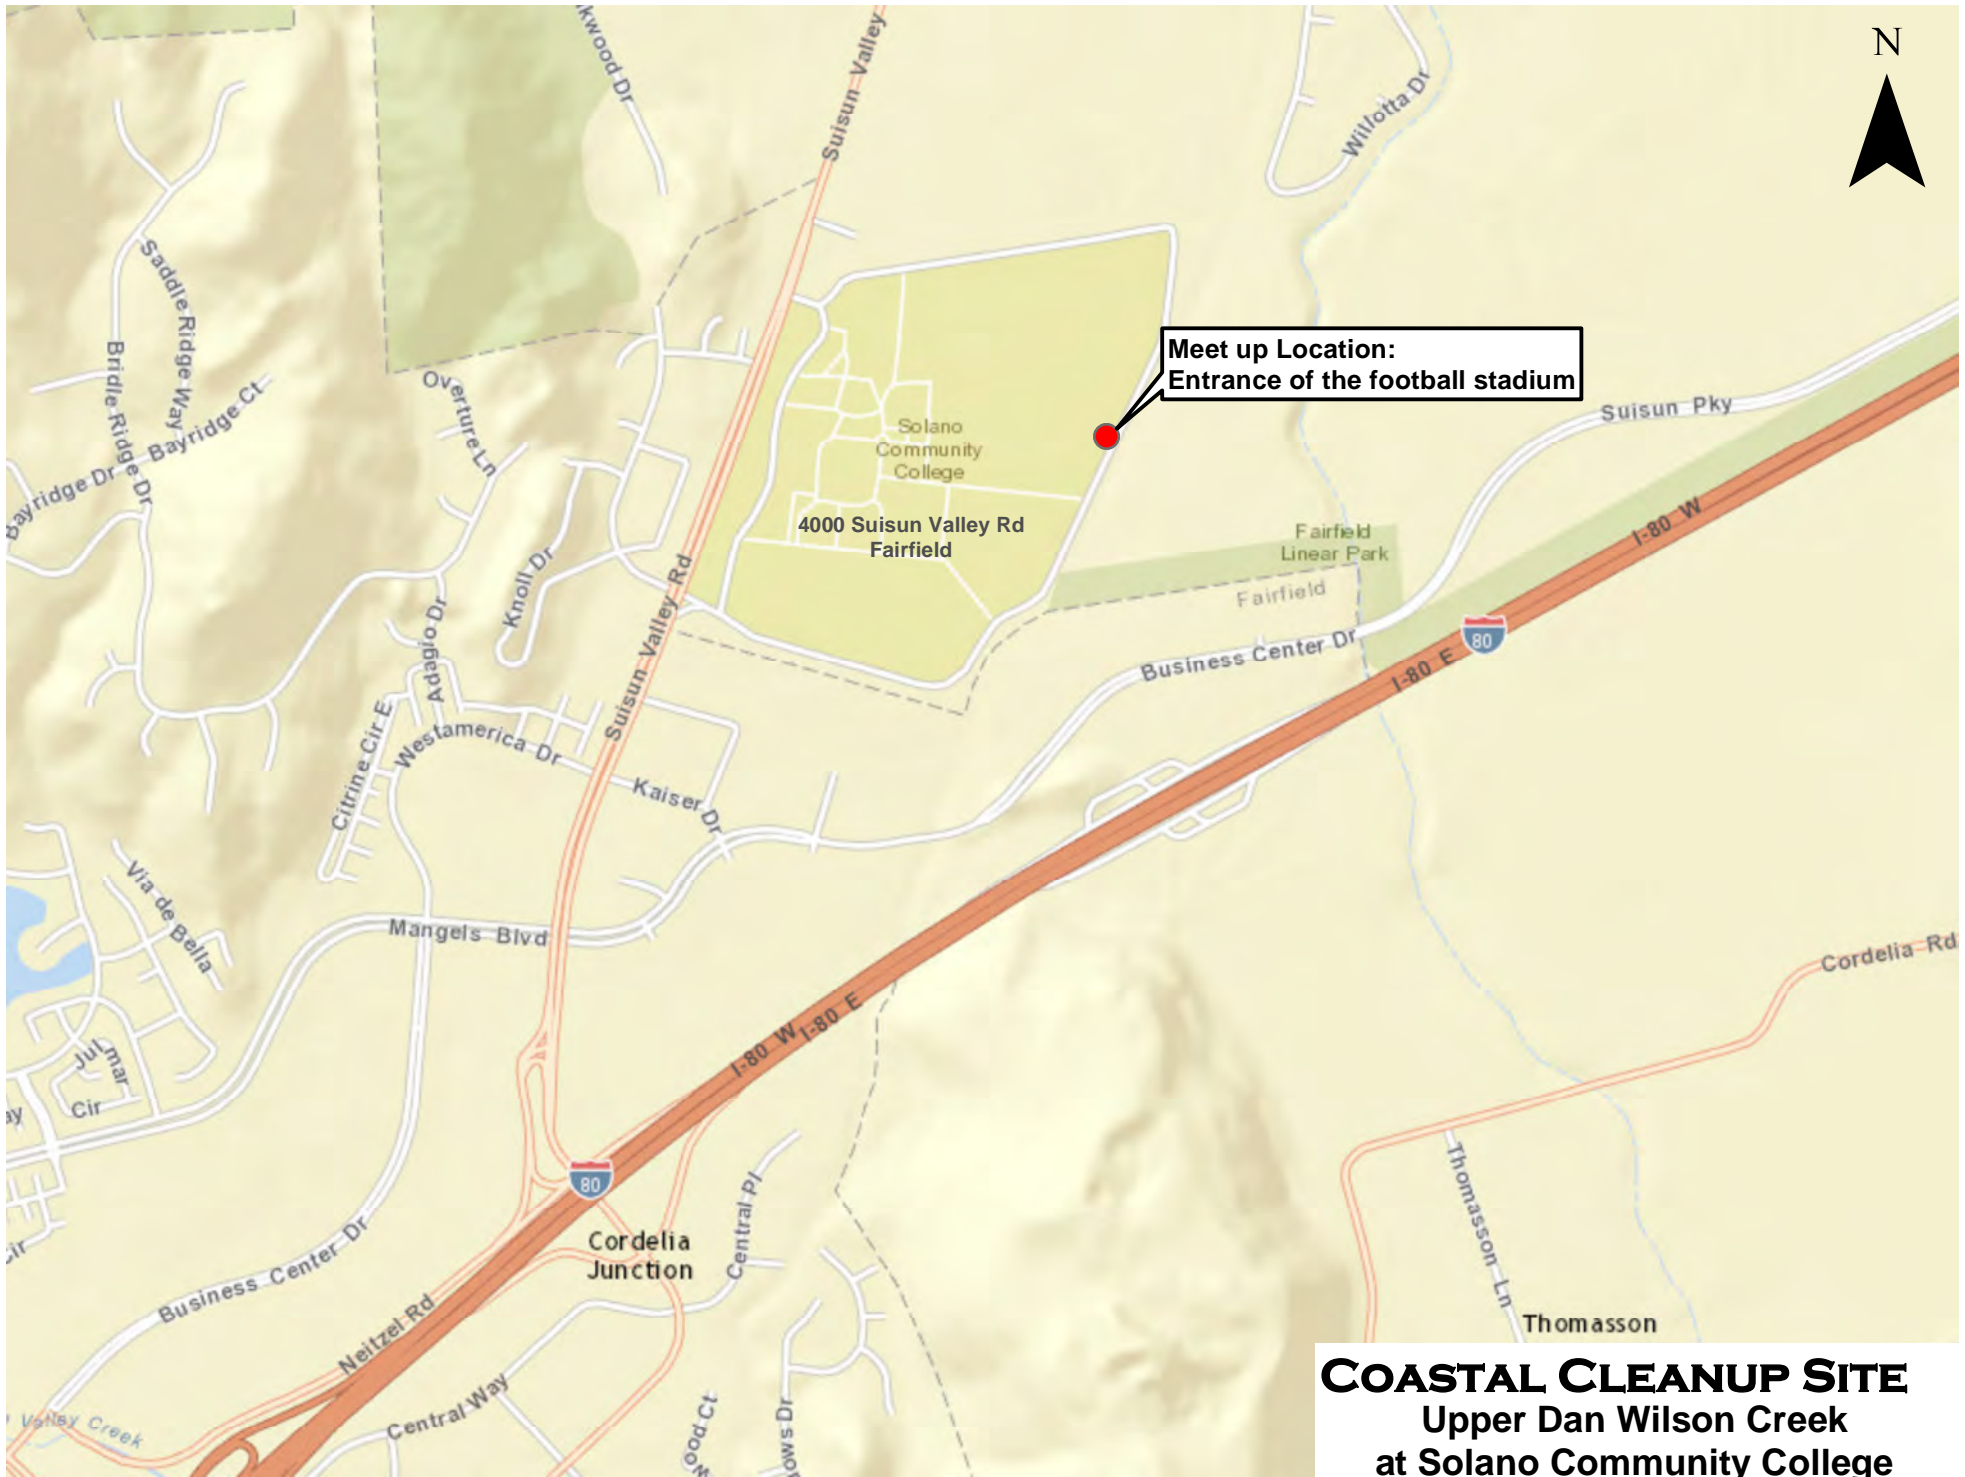

**Lower Section Meet up Location:
Meadowlark Dr. & Falcon Dr.
at Laurel Creek**

**COASTAL CLEANUP SITE
Fairfield
Laurel Creek**

Meet up Location:
Springfield Dr. off Astoria Dr.

COASTAL CLEANUP SITE
Fairfield
Upper Ledgewood Creek

Sources: Esri, HERE, DeLorme, Esri Japan, METI, Esri China, MapmyIndia, NGCC, © OpenStreetMap Community

COASTAL CLEANUP SITE
Fairfield
Lower Ledgewood Creek

**Meet up Location:
Dead end of Railroad Ave.
near Marina Blvd.**

Bike and pedestrian pathway

Meet up Location:
Pathway entrance on
Pintail St. near
E. Wigeon Way

COASTAL CLEANUP SITE
Suisun City
McCoy Creek Bike Path

COASTAL CLEANUP SITE
Suisun Boat Ramp

**Meet up Location:
Parking lot behind Masonic Lodge
412 Travis Blvd.**

COASTAL CLEANUP SITE
Fairfield
Union Creek

Meet up Location:
Entrance of the football stadium

4000 Suisun Valley Rd
Fairfield

COASTAL CLEANUP SITE
Upper Dan Wilson Creek
at Solano Community College

**Meet up Location:
End of Cresthaven Ct
off Stockbridge Dr**