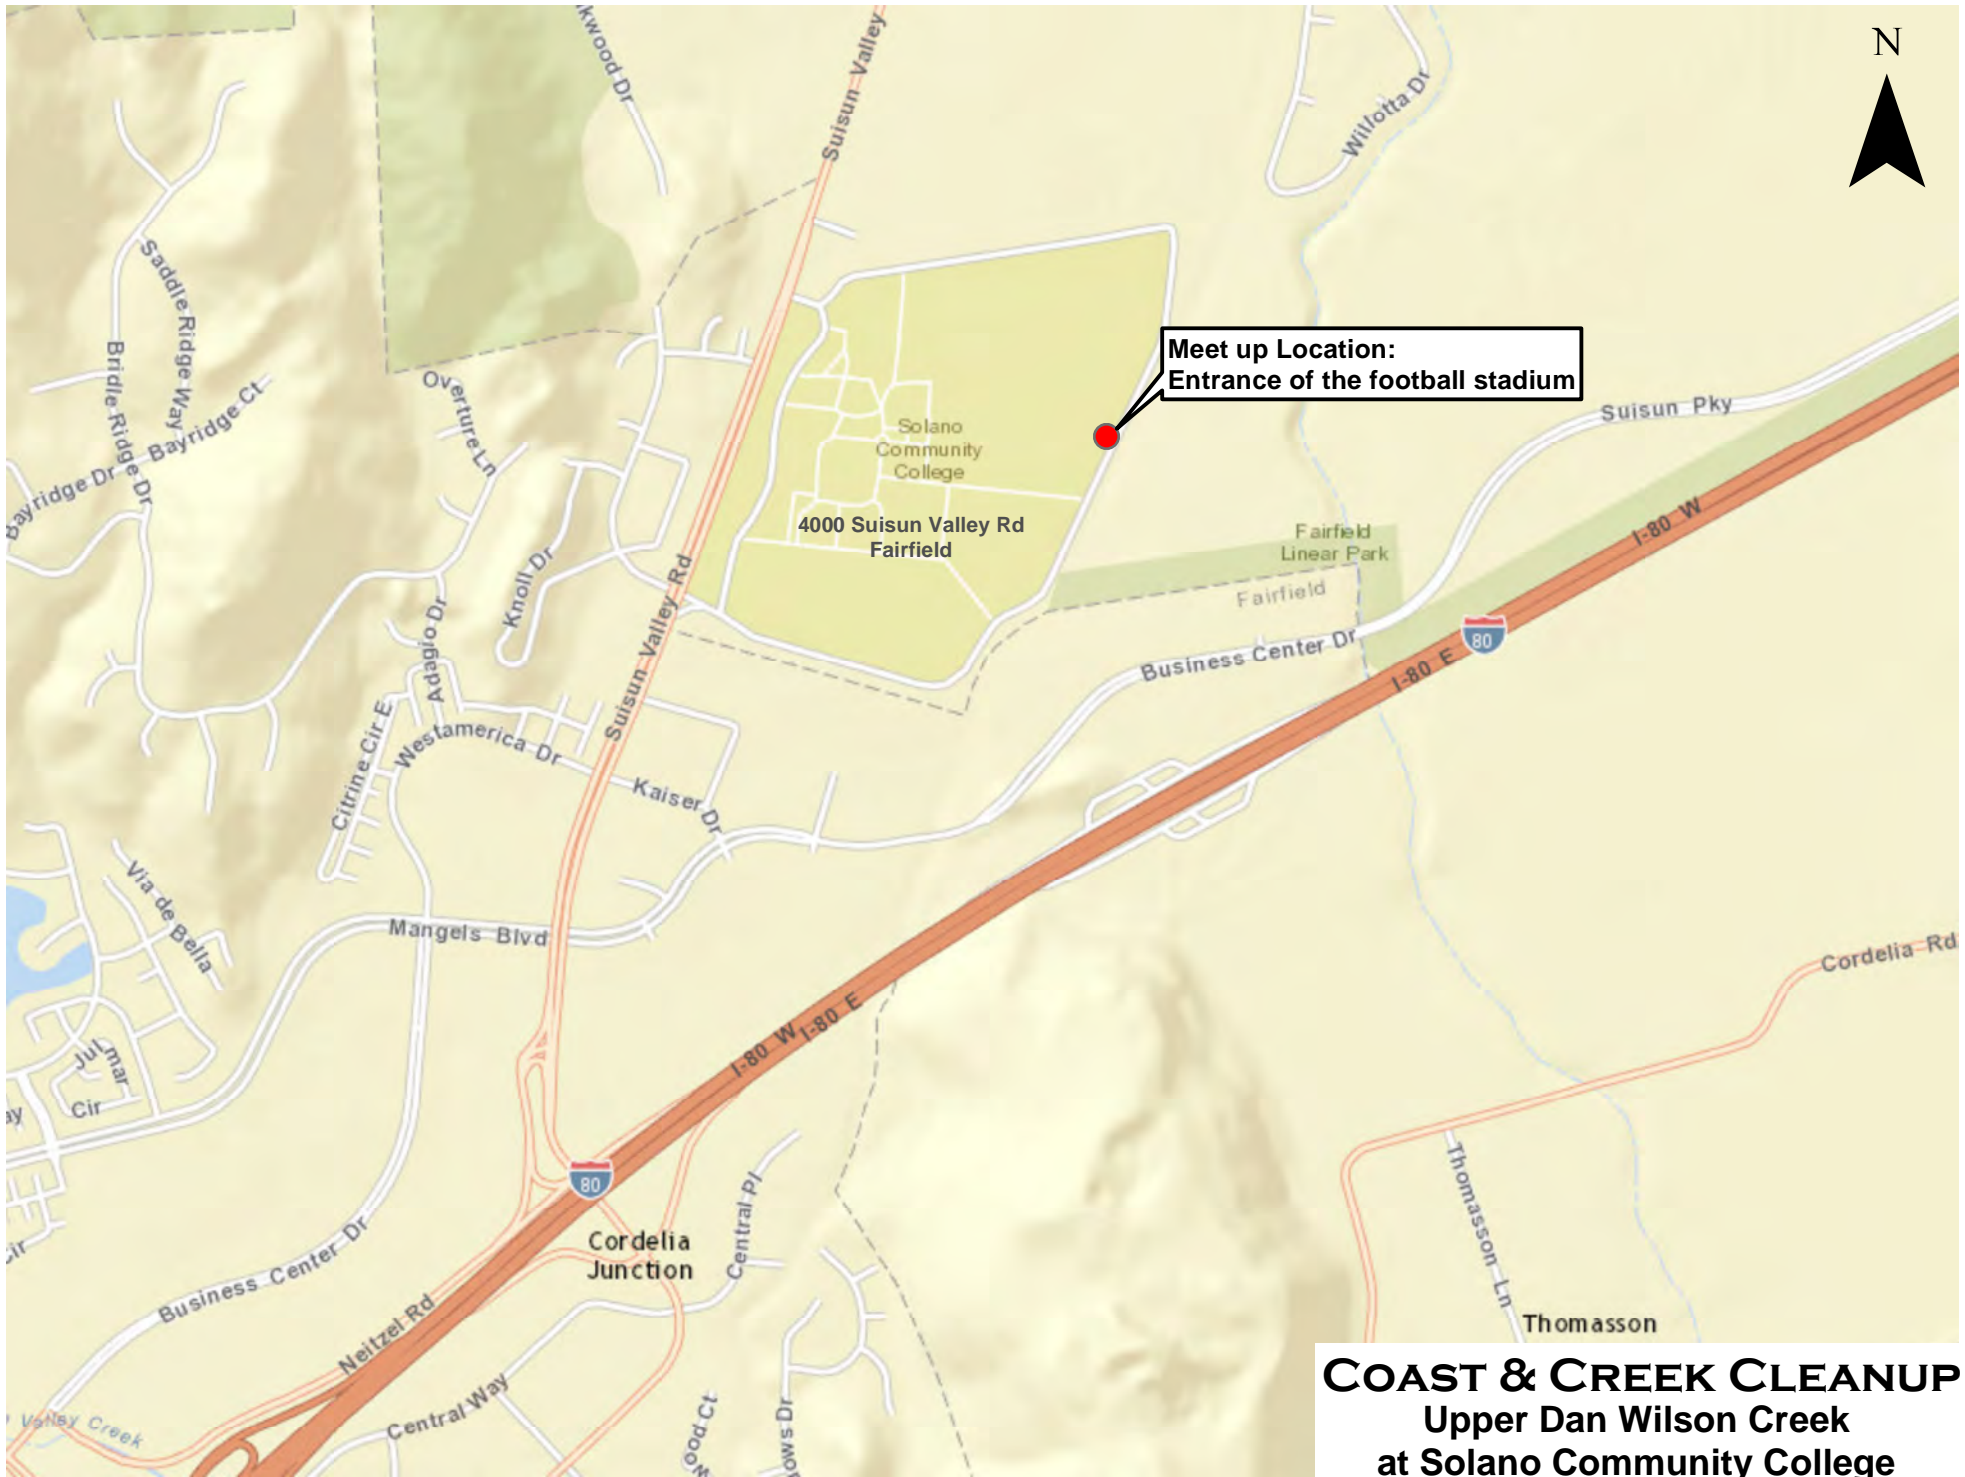

**Meet up Location:**  
End of Lookout Hill Rd.  
off Central Pl. & Pittman Rd.  
Parking on street, do NOT  
park in business lot.

**COAST & CREEK CLEANUP**  
Fairfield  
Lower Dan Wilson Creek

Meet up Location:  
Home Depot parking  
lot off Auto Mall Pkwy

**Meet up Location:  
Dead end of Railroad Ave.  
near Marina Blvd.**

**COAST & CREEK CLEANUP**  
**Suisun City**  
**Lower Union Creek**

**Meet up Location:  
Parking lot at Hilborn Rd.  
and Sanctuary Dr.**

**COAST & CREEK CLEANUP  
Serpas Ranch Open Space - Fairfield**

**COAST & CREEK CLEANUP**  
**Marina Channel at Suisun Slough**

Sources: Esri, HERE, DeLorme, USGS, Intermap, increment P Corp., NRCAN, Esri Japan, METI, Esri China (Hong Kong), Esri (Thailand), TomTom, MapmyIndia, © OpenStreetMap contributors, and the GIS User Community

Meet up Location:  
Entrance of the football stadium

4000 Suisun Valley Rd  
Fairfield

**COAST & CREEK CLEANUP**  
Upper Dan Wilson Creek  
at Solano Community College

**COAST & CREEK CLEANUP**  
**Fairfield**  
**Upper Union Creek**