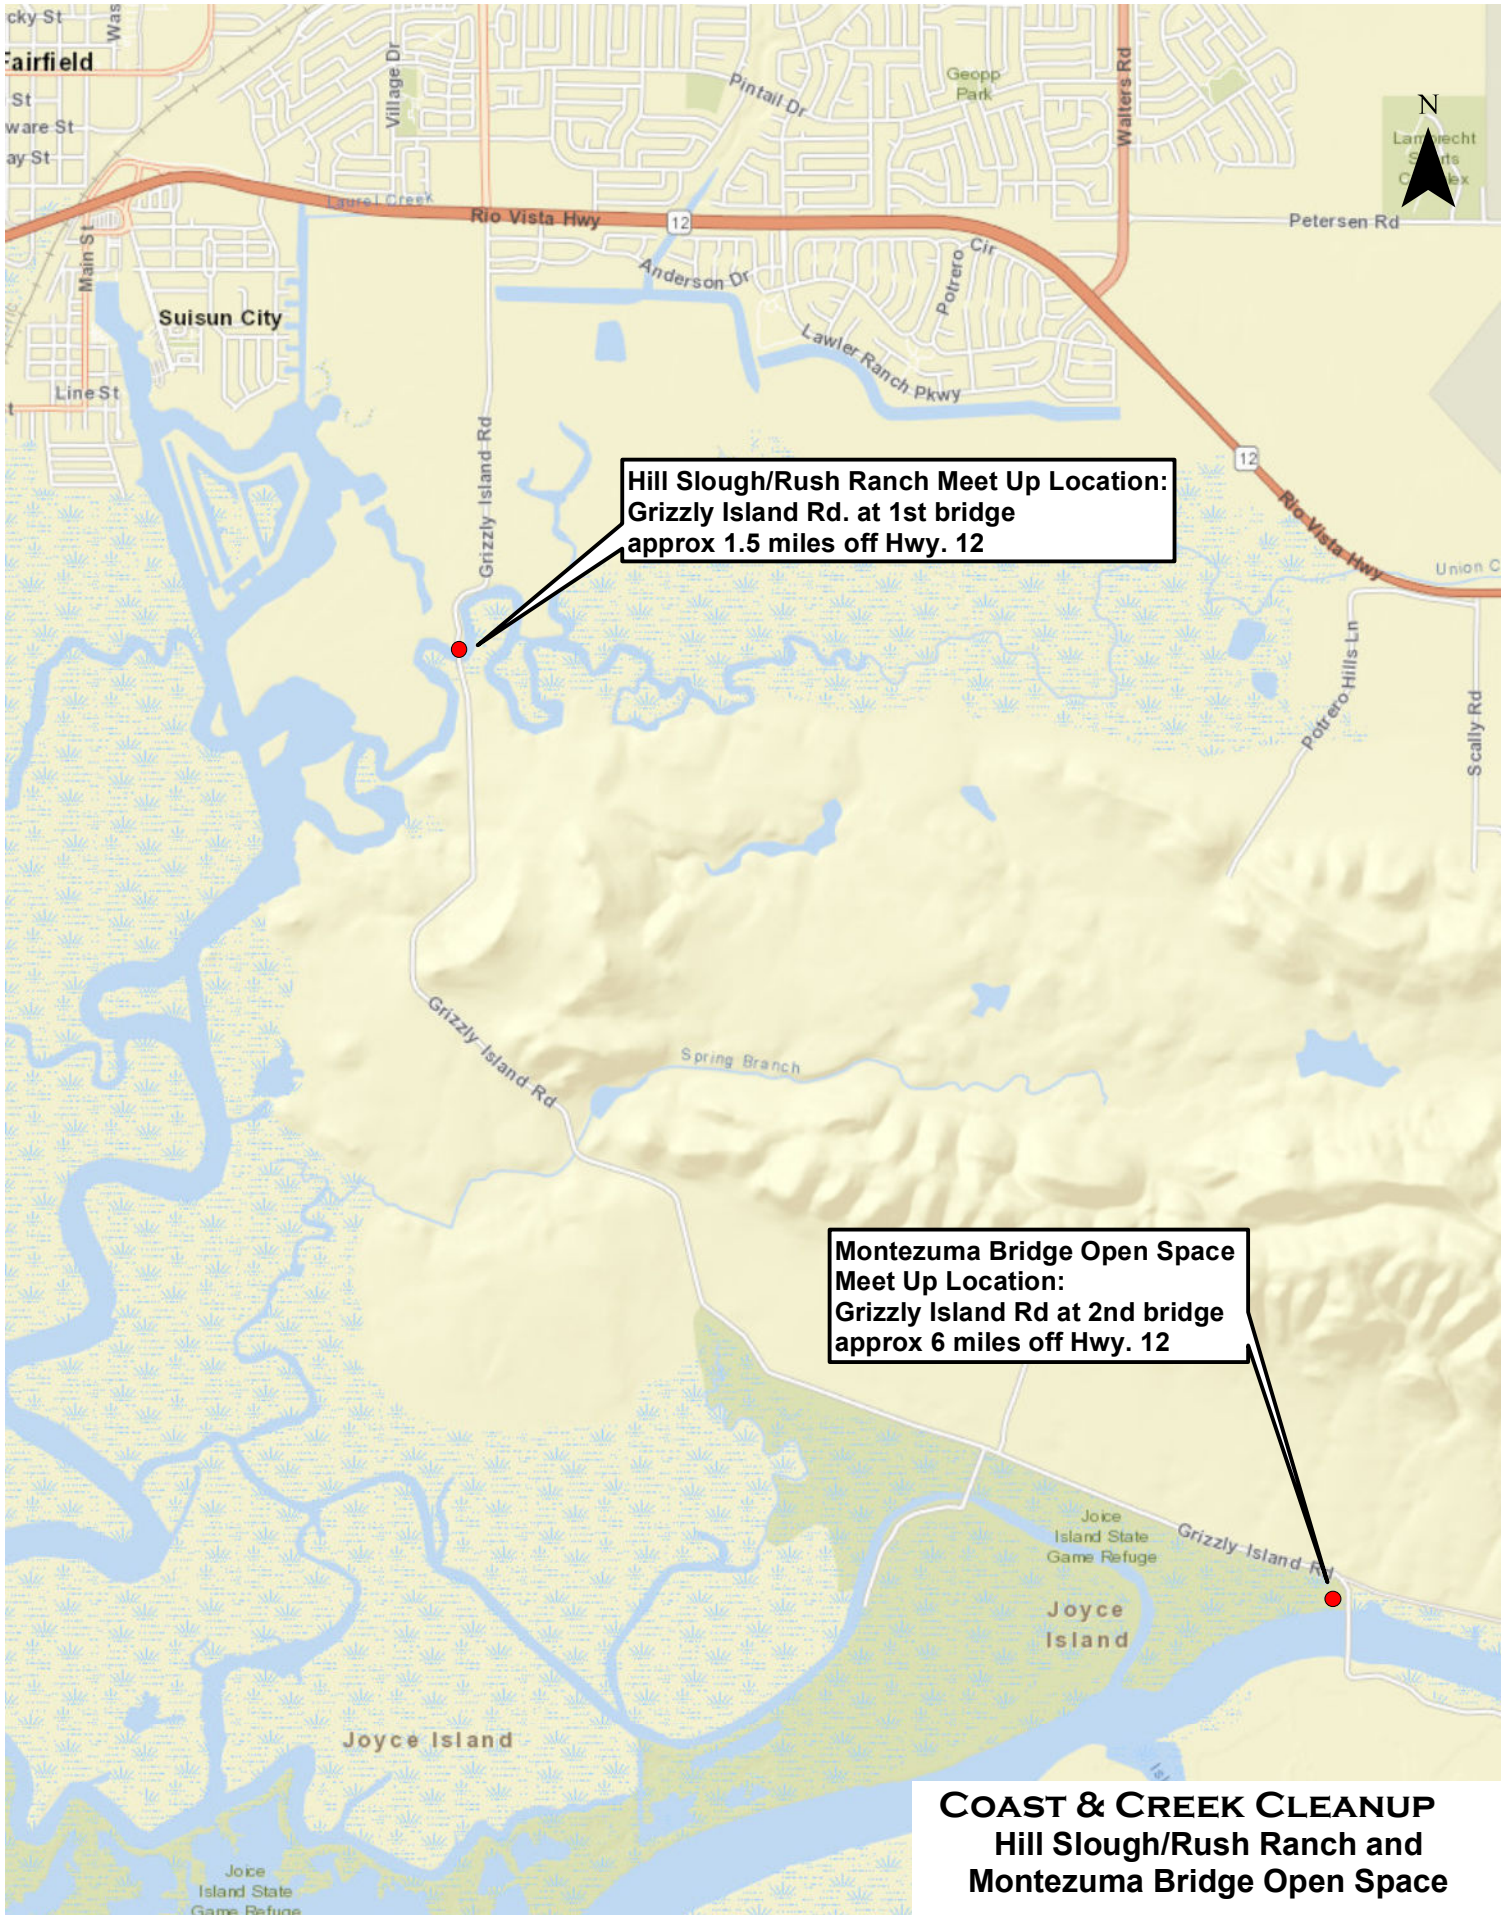

**COAST & CREEK CLEANUP**  
**Cordelia**  
**American Canyon Creek**

**Meet up Location:  
End of Ramsey Road  
Approx. 1 mile south of  
Gold Hill Rd off-ramp**

**COAST & CREEK CLEANUP  
Fairfield  
Flyway Center**

**Mid Section Meet up Location:  
Wood Hollow Ct. at Laurel Creek**

**Lower Section Meet up Location:  
Meadowlark Dr. & Falcon Dr.  
at Laurel Creek**

**COAST & CREEK CLEANUP  
Fairfield  
Laurel Creek**

**Meet up Location:**  
End of Lookout Hill Rd.  
off Central Pl. & Pittman Rd.  
Parking on street, do NOT  
park in business lot.

**COAST & CREEK CLEANUP**  
Fairfield  
Lower Dan Wilson Creek

Meet up Location:  
Home Depot parking  
lot off Auto Mall Pkwy

**Meet up Location:  
Dead end of Railroad Ave.  
near Marina Blvd.**

**COAST & CREEK CLEANUP**  
**Suisun City**  
**Lower Union Creek**

**Meet up Location:  
Parking lot at Hilborn Rd.  
and Sanctuary Dr.**