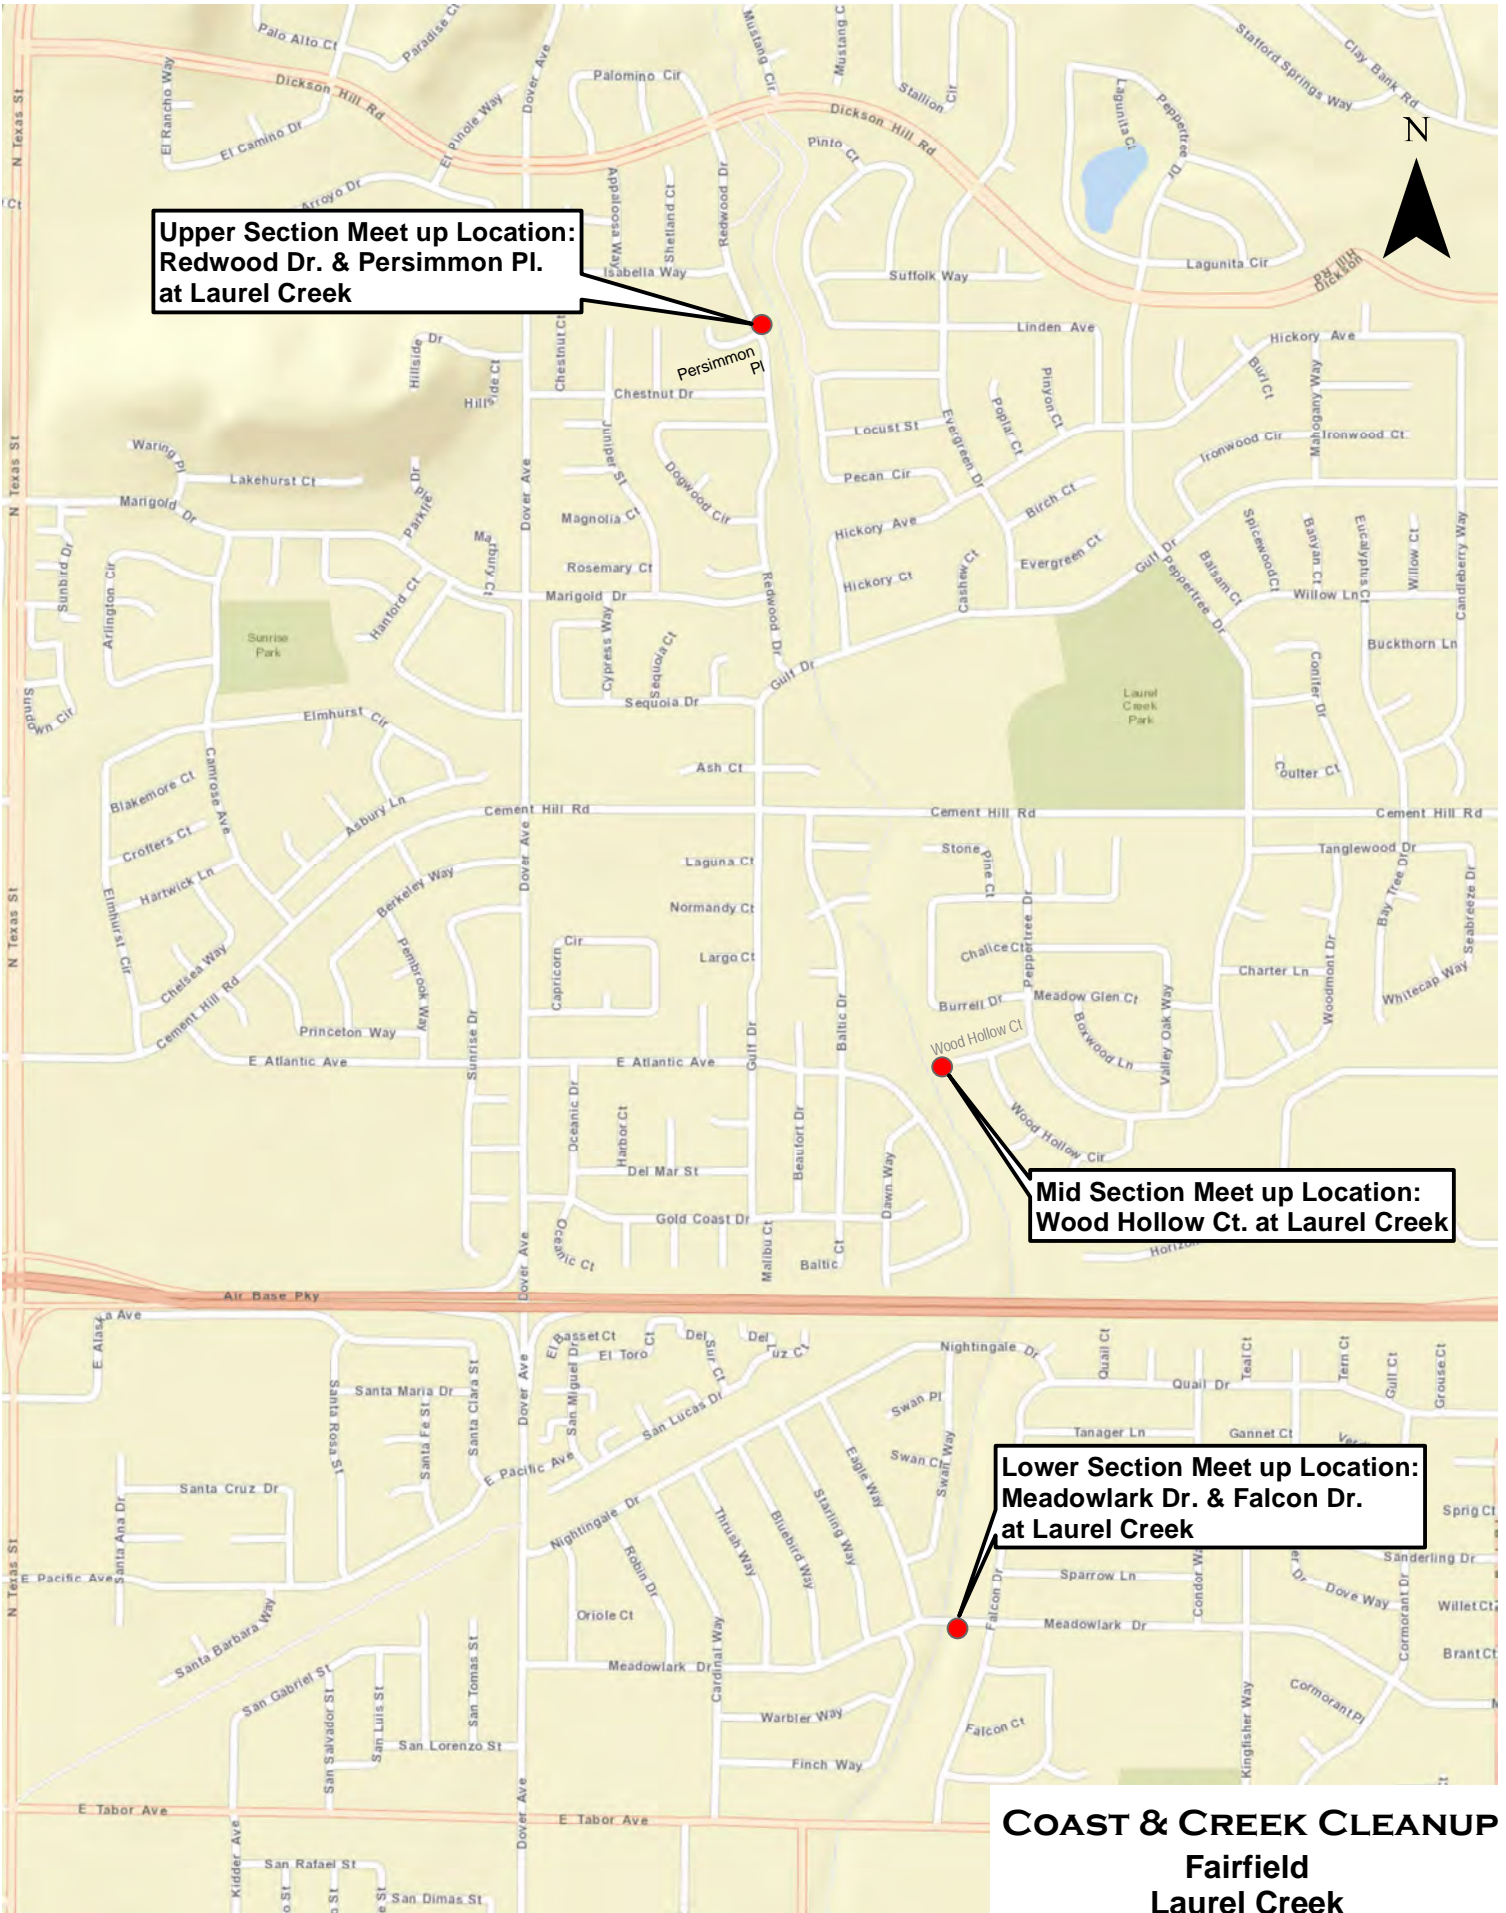

**Upper Section Meet up Location:
Redwood Dr. & Persimmon Pl.
at Laurel Creek**

**Mid Section Meet up Location:
Wood Hollow Ct. at Laurel Creek**

**Lower Section Meet up Location:
Meadowlark Dr. & Falcon Dr.
at Laurel Creek**

**COAST & CREEK CLEANUP
Fairfield
Laurel Creek**