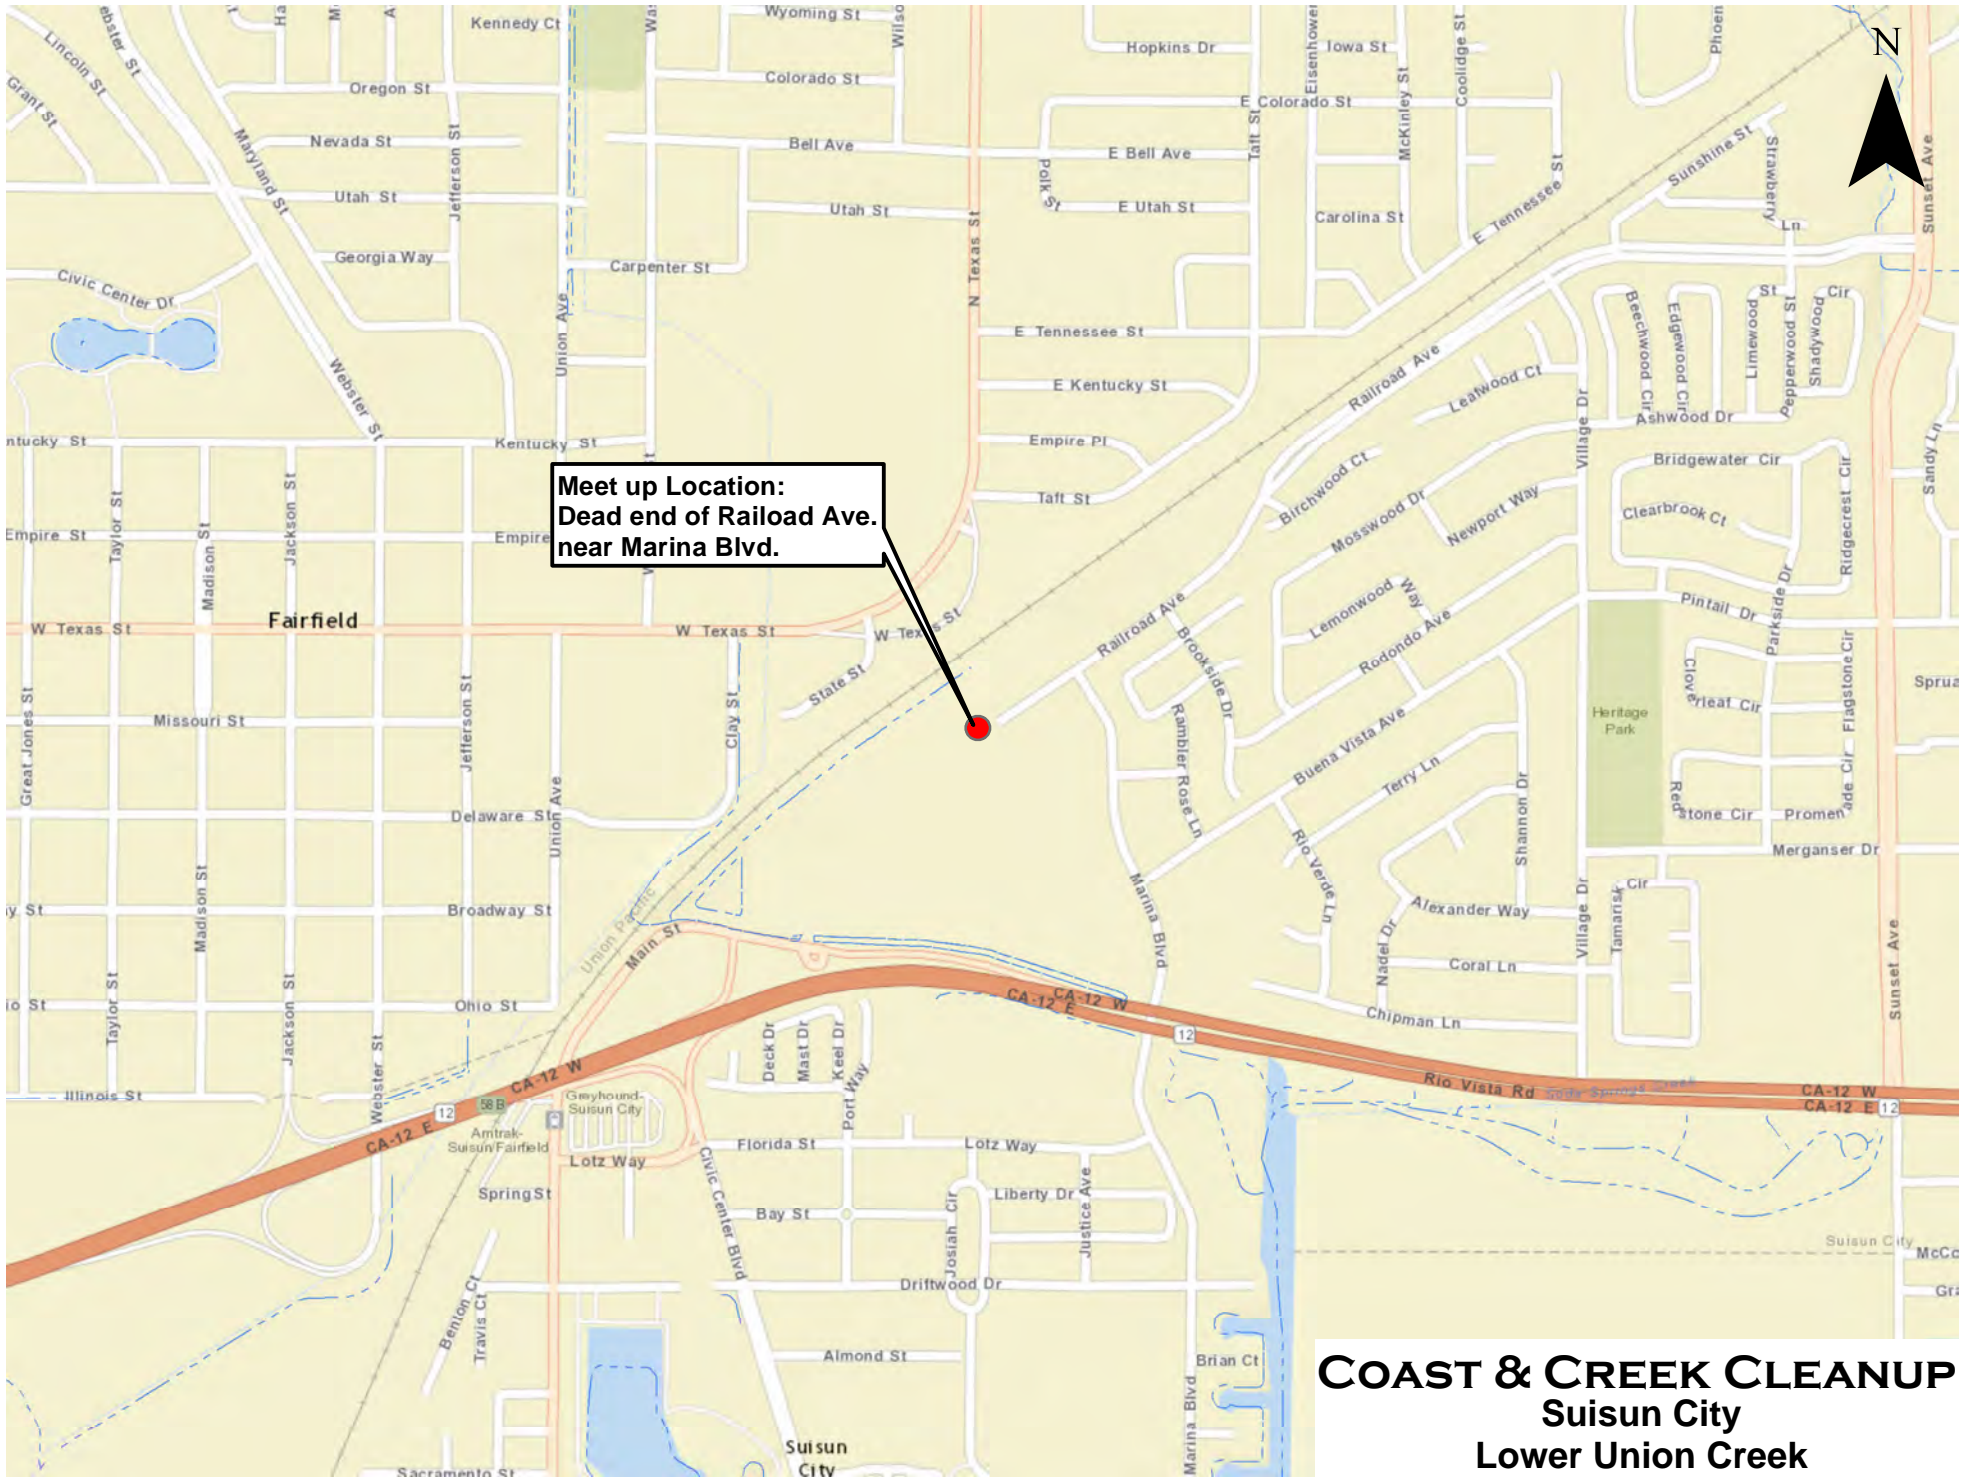

**COAST & CREEK CLEANUP**  
**Cordelia**  
**American Canyon Creek**

**Meet up Location:  
End of Ramsey Road  
Approx. 1 mile south of  
Gold Hill Rd off-ramp**

**COAST & CREEK CLEANUP  
Fairfield  
Flyway Center**

**Mid Section Meet up Location:  
Wood Hollow Ct. at Laurel Creek**

**Lower Section Meet up Location:  
Meadowlark Dr. & Falcon Dr.  
at Laurel Creek**

**COAST & CREEK CLEANUP  
Fairfield  
Laurel Creek**

**Meet up Location:**  
End of Lookout Hill Rd.  
off Central Pl. & Pittman Rd.  
Parking on street, do NOT  
park in business lot.

**COAST & CREEK CLEANUP**  
Fairfield  
Lower Dan Wilson Creek

Meet up Location:  
Home Depot parking  
lot off Auto Mall Pkwy

**Meet up Location:  
Dead end of Railroad Ave.  
near Marina Blvd.**

**COAST & CREEK CLEANUP**  
**Suisun City**  
**Lower Union Creek**

**Meet up Location:  
Parking lot at Hilborn Rd.  
and Sanctuary Dr.**