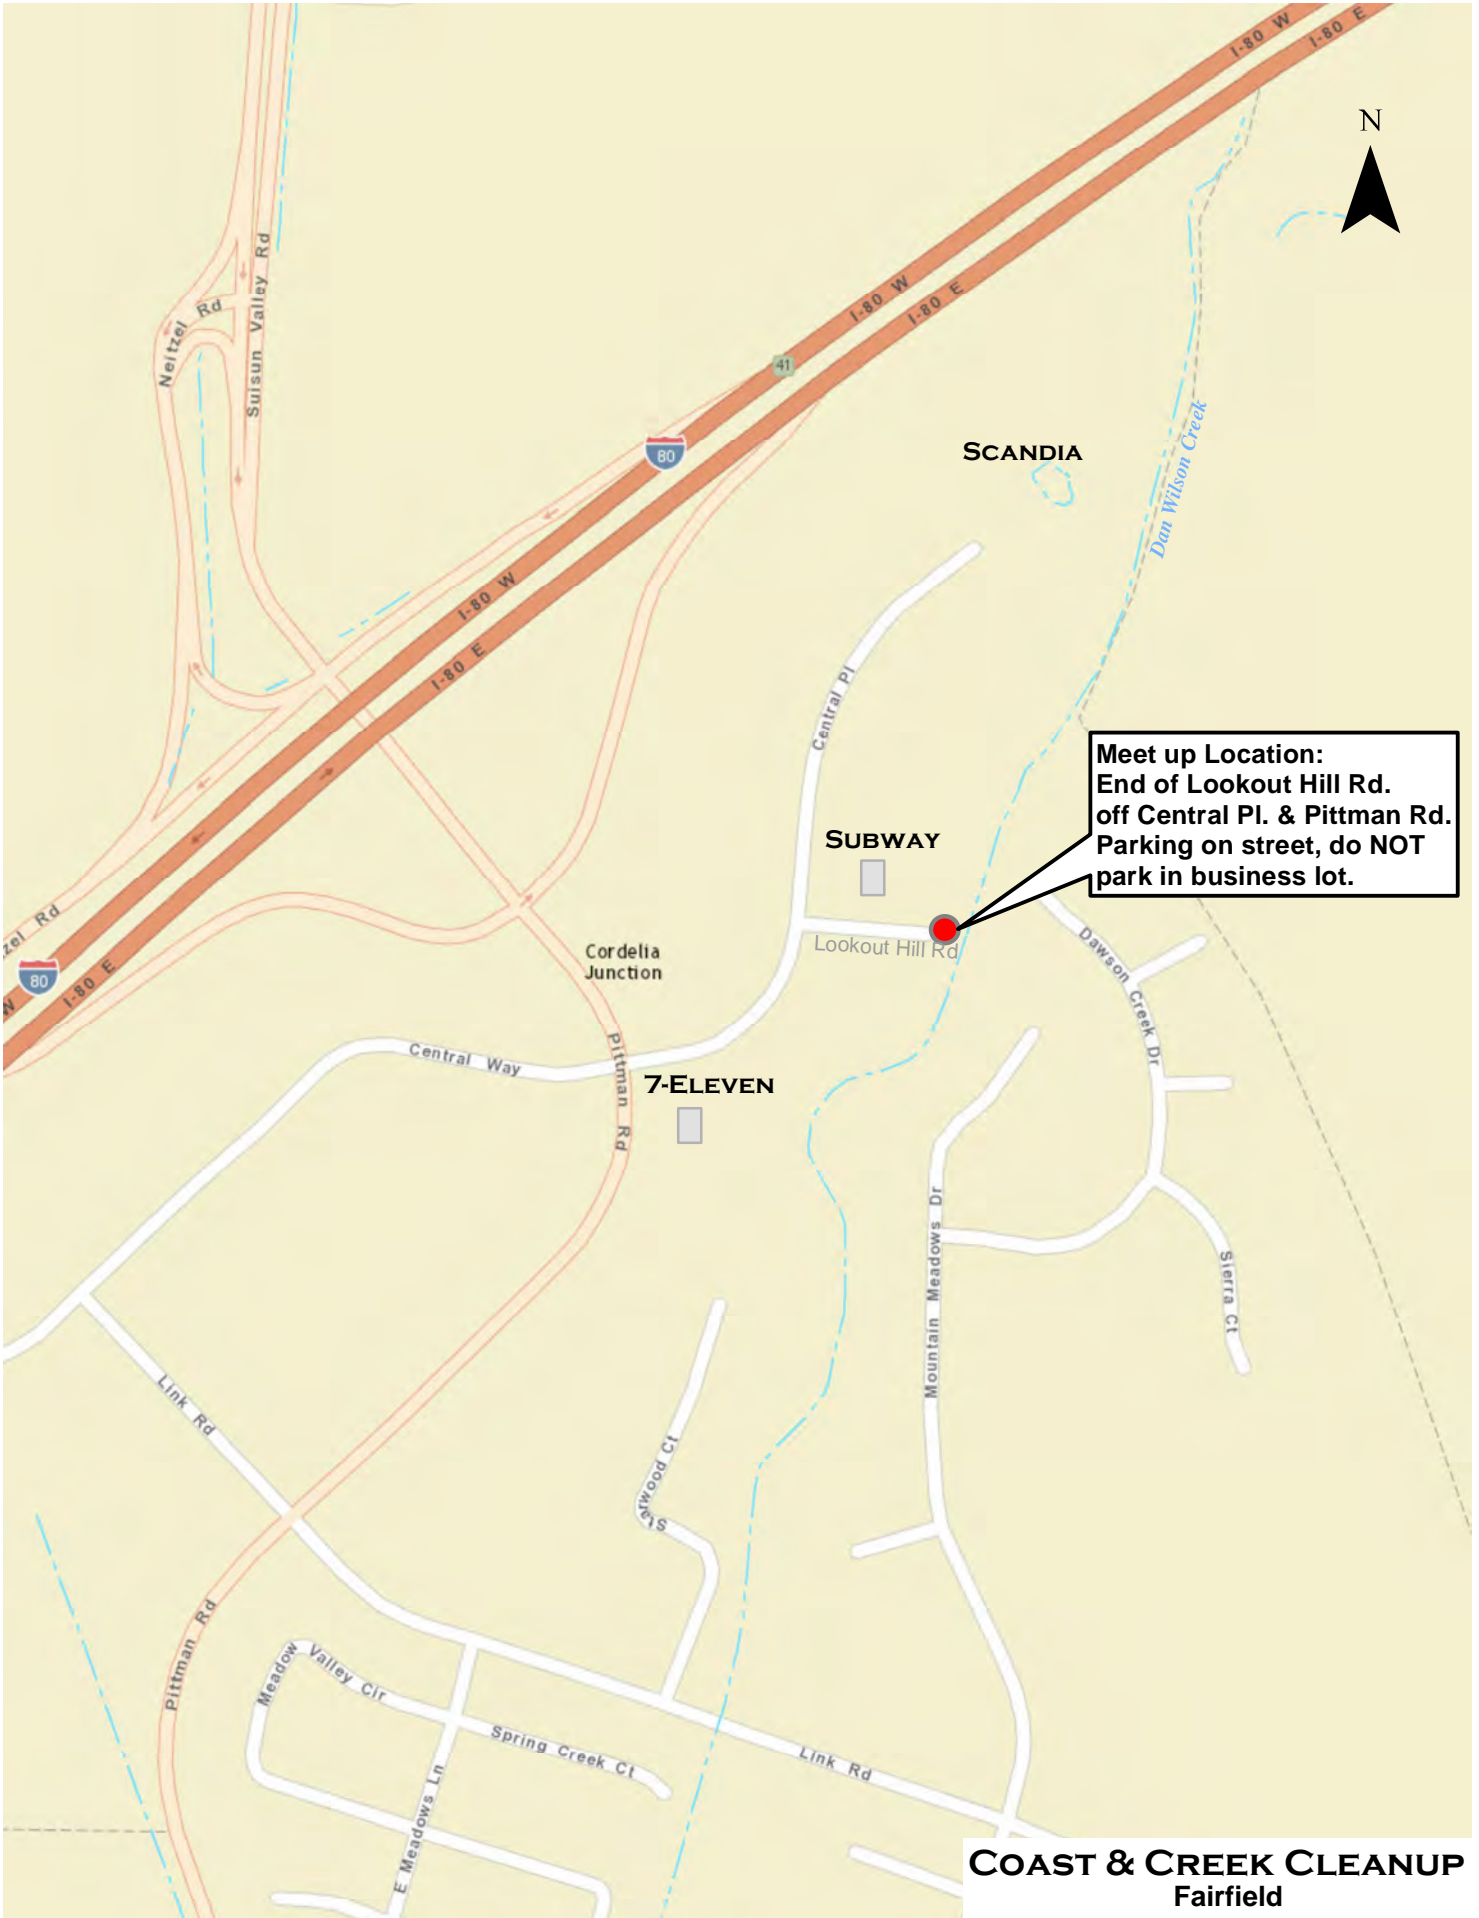

**COAST & CREEK CLEANUP**  
**Cordelia**  
**American Canyon Creek**

**Meet up Location:  
End of Ramsey Road  
Approx. 1 mile south of  
Gold Hill Rd off-ramp**

**COAST & CREEK CLEANUP  
Fairfield  
Flyway Center**

## Grizzly Island Trail

Sources: Esri, HERE, DeLorme, USGS, Intermap, increment P Corp., NRCAN, Esri Japan, METI, Esri China (Hong Kong), Esri (Th

**Upper Section Meet up Location:  
Redwood Dr. & Persimmon Pl.  
at Laurel Creek**

**Mid Section Meet up Location:  
Wood Hollow Ct. at Laurel Creek**

**Lower Section Meet up Location:  
Meadowlark Dr. & Falcon Dr.  
at Laurel Creek**

**COAST & CREEK CLEANUP  
Fairfield  
Laurel Creek**

**Meet up Location:**  
End of Lookout Hill Rd.  
off Central Pl. & Pittman Rd.  
Parking on street, do NOT  
park in business lot.

**COAST & CREEK CLEANUP**  
Fairfield  
Lower Dan Wilson Creek

Meet up Location:  
Home Depot parking  
lot off Auto Mall Pkwy