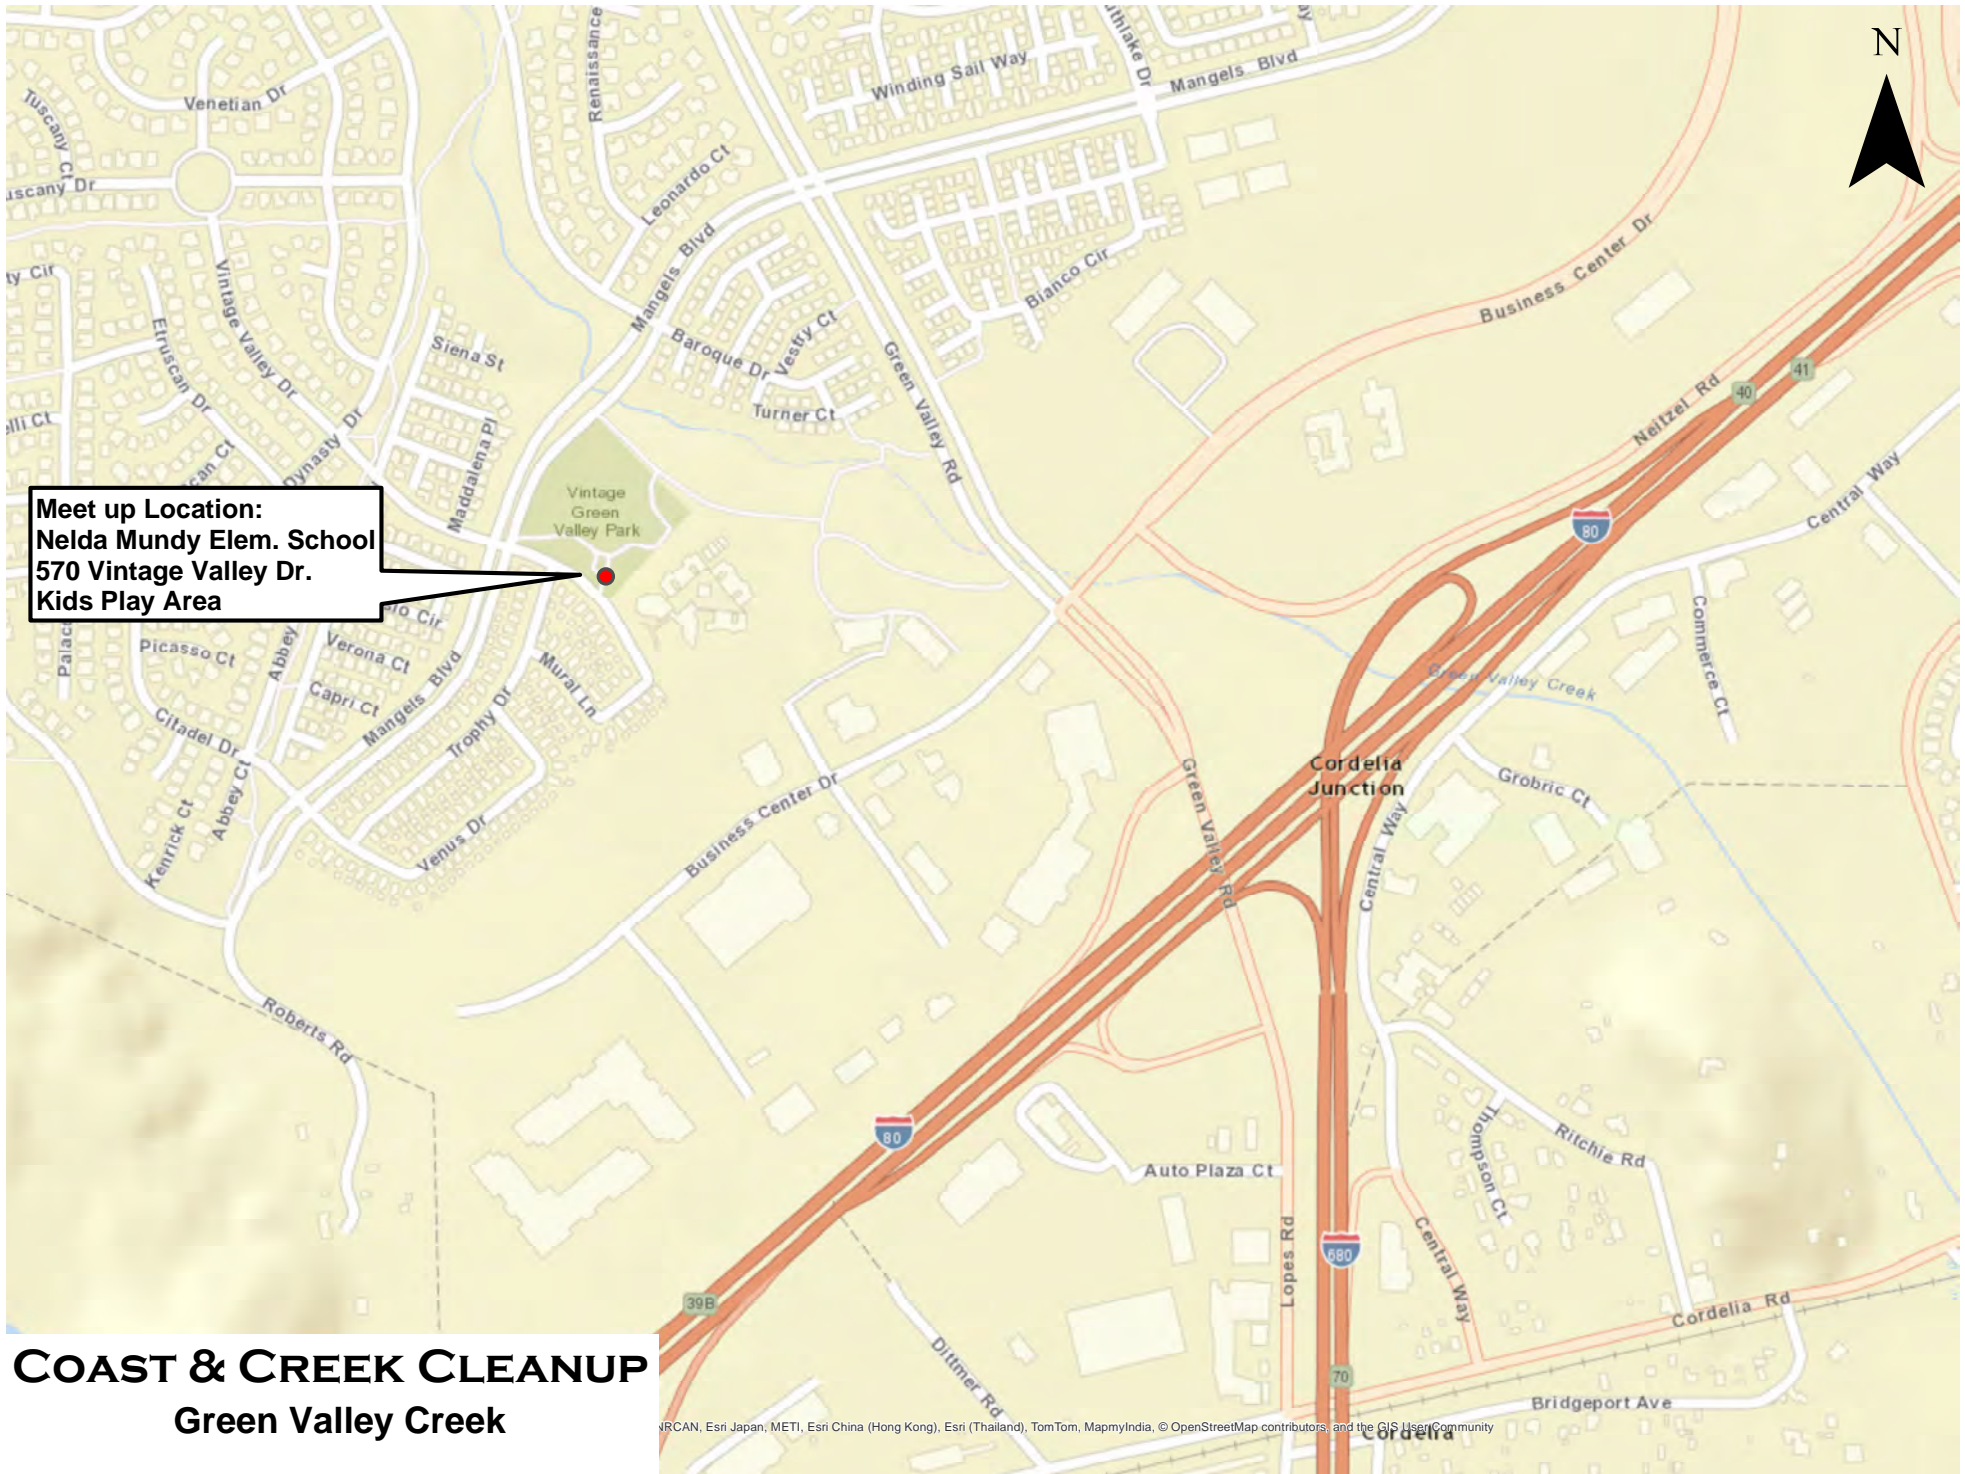

**COAST & CREEK CLEANUP**  
**Cordelia**  
**American Canyon Creek**

**Meet up Location:  
End of Ramsey Road  
Approx. 1 mile south of  
Gold Hill Rd off-ramp**

**COAST & CREEK CLEANUP  
Fairfield  
Flyway Center**

**Mid Section Meet up Location:  
Wood Hollow Ct. at Laurel Creek**

**Lower Section Meet up Location:  
Meadowlark Dr. & Falcon Dr.  
at Laurel Creek**

**COAST & CREEK CLEANUP  
Fairfield  
Laurel Creek**

**Meet up Location:**  
End of Lookout Hill Rd.  
off Central Pl. & Pittman Rd.  
Parking on street, do NOT  
park in business lot.

**COAST & CREEK CLEANUP**  
Fairfield  
Lower Dan Wilson Creek

Meet up Location:  
Home Depot parking  
lot off Auto Mall Pkwy

**Meet up Location:  
Dead end of Railroad Ave.  
near Marina Blvd.**

**COAST & CREEK CLEANUP**  
**Suisun City**  
**Lower Union Creek**

**Meet up Location:  
Parking lot at Hilborn Rd.  
and Sanctuary Dr.**