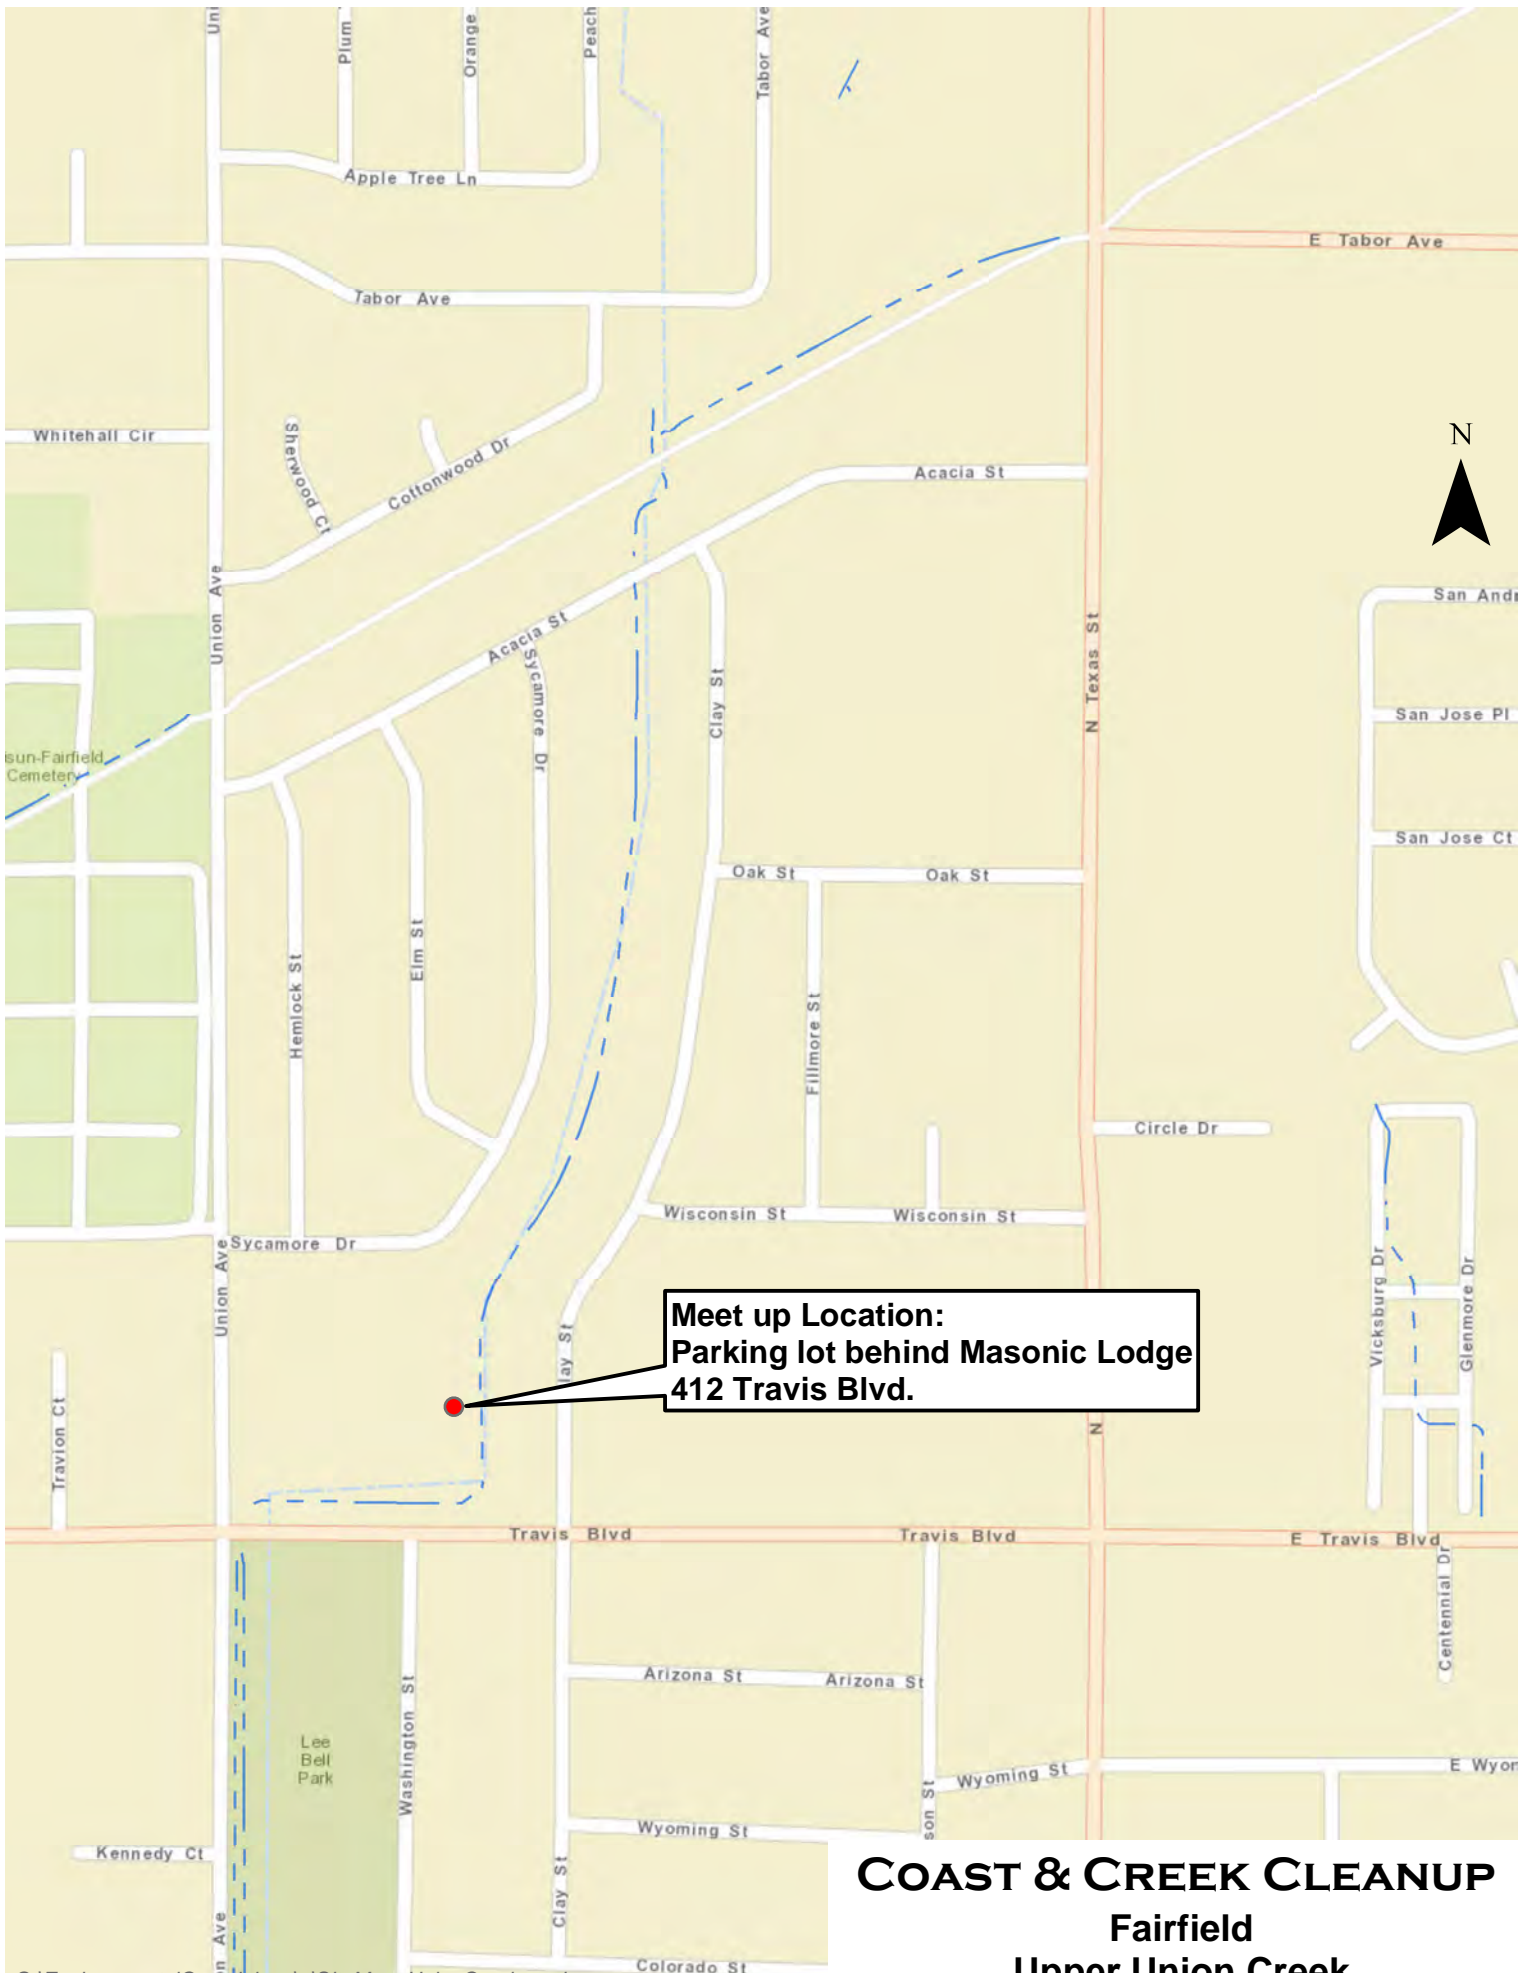

**Meet up Location:**  
End of Lookout Hill Rd.  
off Central Pl. & Pittman Rd.  
Parking on street, do NOT  
park in business lot.

**COAST & CREEK CLEANUP**  
Fairfield  
Lower Dan Wilson Creek

Meet up Location:  
Home Depot parking  
lot off Auto Mall Pkwy

**Meet up Location:  
Dead end of Railroad Ave.  
near Marina Blvd.**

**COAST & CREEK CLEANUP**  
**Suisun City**  
**Lower Union Creek**

**Meet up Location:  
Parking lot at Hilborn Rd.  
and Sanctuary Dr.**

**COAST & CREEK CLEANUP  
Serpas Ranch Open Space - Fairfield**

**COAST & CREEK CLEANUP**  
**Marina Channel at Suisun Slough**

Sources: Esri, HERE, DeLorme, USGS, Intermap, increment P Corp., NRCAN, Esri Japan, METI, Esri China (Hong Kong), Esri (Thailand), TomTom, MapmyIndia, © OpenStreetMap contributors, and the GIS User Community

Meet up Location:  
Entrance of the football stadium

4000 Suisun Valley Rd  
Fairfield

**COAST & CREEK CLEANUP**  
Upper Dan Wilson Creek  
at Solano Community College

**COAST & CREEK CLEANUP**  
**Fairfield**  
**Upper Union Creek**