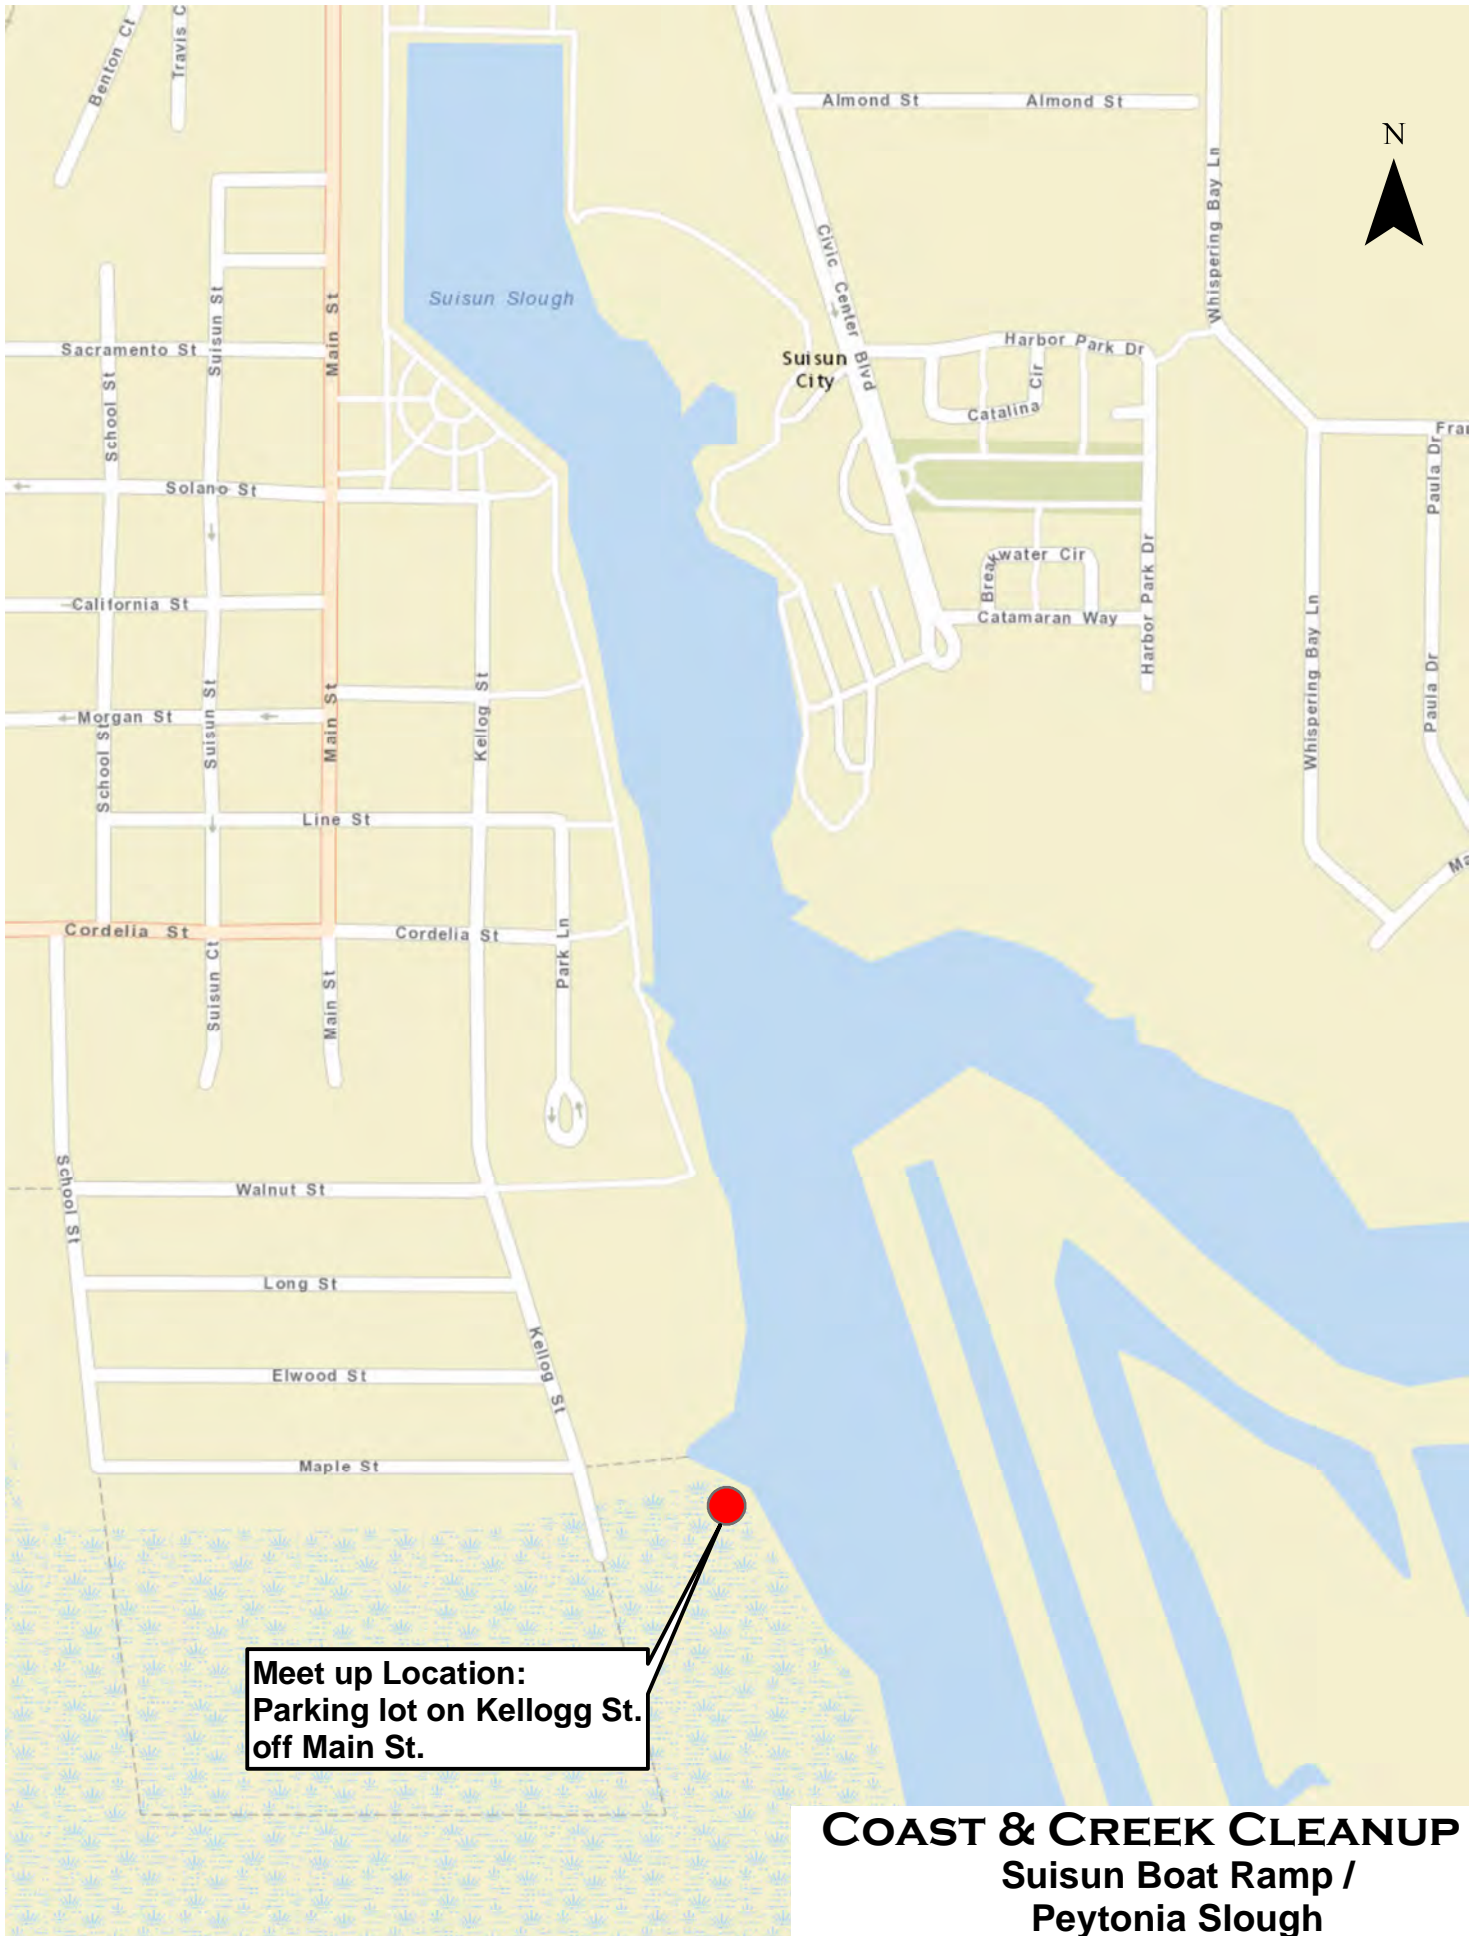

**Meet up Location:**  
End of Lookout Hill Rd.  
off Central Pl. & Pittman Rd.  
Parking on street, do NOT  
park in business lot.

**COAST & CREEK CLEANUP**  
Fairfield  
Lower Dan Wilson Creek

Meet up Location:  
Home Depot parking  
lot off Auto Mall Pkwy

**Meet up Location:  
Dead end of Railroad Ave.  
near Marina Blvd.**

**COAST & CREEK CLEANUP**  
**Suisun City**  
**Lower Union Creek**

**Meet up Location:  
Parking lot at Hilborn Rd.  
and Sanctuary Dr.**

**COAST & CREEK CLEANUP  
Serpas Ranch Open Space - Fairfield**

**COAST & CREEK CLEANUP**  
**Marina Channel at Suisun Slough**

Sources: Esri, HERE, DeLorme, USGS, Intermap, increment P Corp., NRCAN, Esri Japan, METI, Esri China (Hong Kong), Esri (Thailand), TomTom, MapmyIndia, © OpenStreetMap contributors, and the GIS User Community

Meet up Location:  
Entrance of the football stadium

4000 Suisun Valley Rd  
Fairfield

**COAST & CREEK CLEANUP**  
Upper Dan Wilson Creek  
at Solano Community College

**COAST & CREEK CLEANUP**  
**Fairfield**  
**Upper Union Creek**