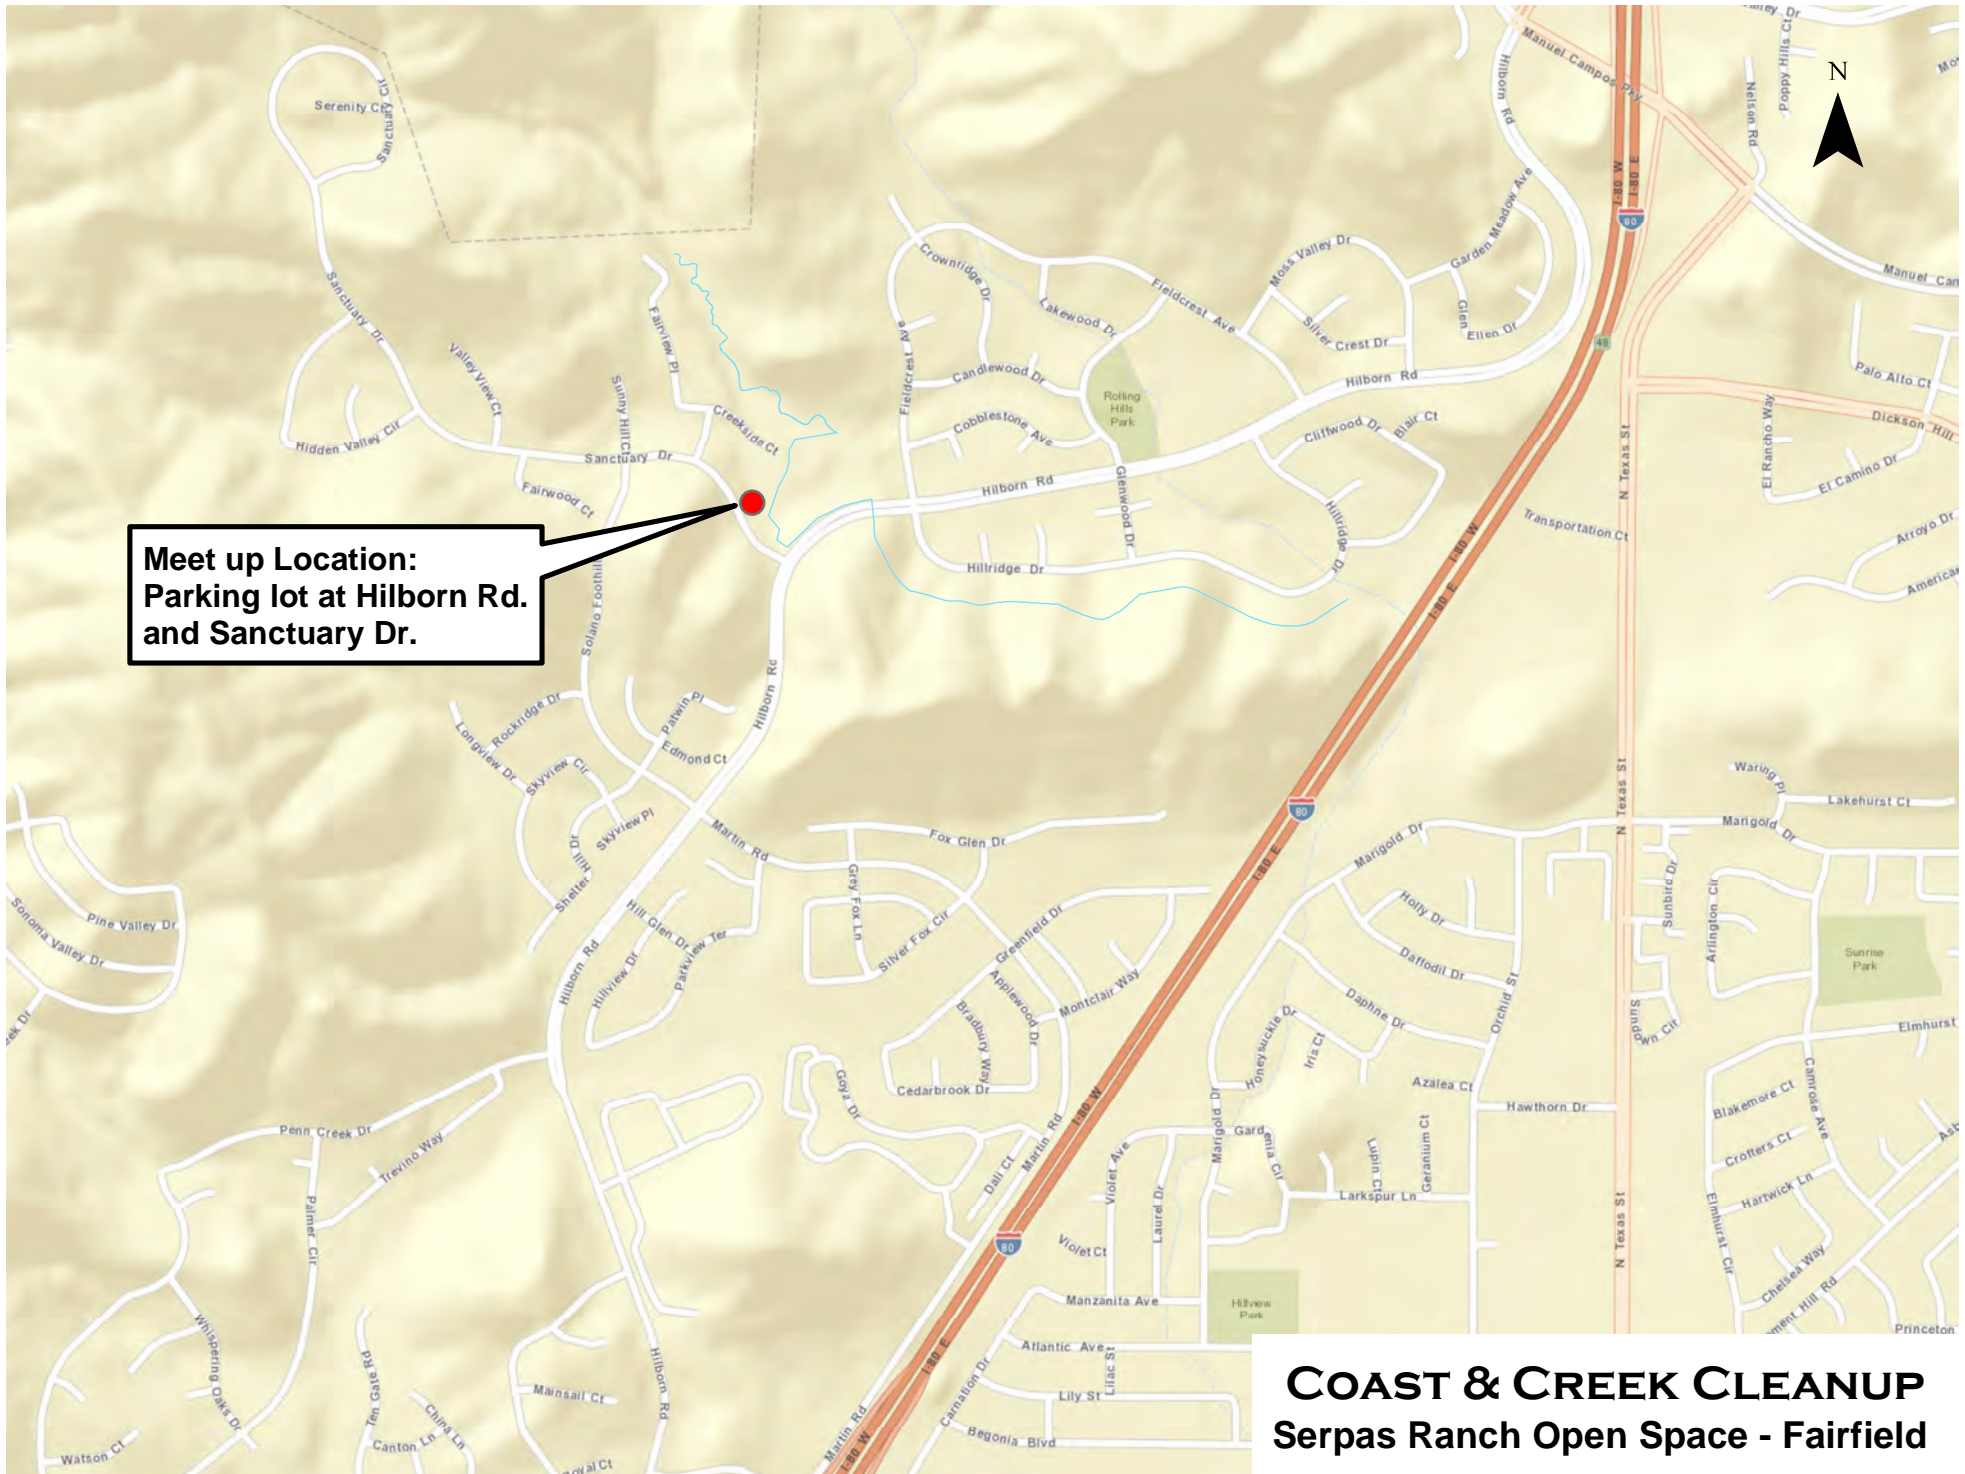

**Mid Section Meet up Location:  
Wood Hollow Ct. at Laurel Creek**

**Lower Section Meet up Location:  
Meadowlark Dr. & Falcon Dr.  
at Laurel Creek**

**COAST & CREEK CLEANUP  
Fairfield  
Laurel Creek**

**Meet up Location:**  
End of Lookout Hill Rd.  
off Central Pl. & Pittman Rd.  
Parking on street, do NOT  
park in business lot.

**COAST & CREEK CLEANUP**  
Fairfield  
Lower Dan Wilson Creek

Meet up Location:  
Home Depot parking  
lot off Auto Mall Pkwy

**Meet up Location:  
Dead end of Railroad Ave.  
near Marina Blvd.**

**COAST & CREEK CLEANUP**  
**Suisun City**  
**Lower Union Creek**

**Meet up Location:  
Parking lot at Hilborn Rd.  
and Sanctuary Dr.**

**COAST & CREEK CLEANUP  
Serpas Ranch Open Space - Fairfield**

**COAST & CREEK CLEANUP**  
**Marina Channel at Suisun Slough**

Sources: Esri, HERE, DeLorme, USGS, Intermap, increment P Corp., NRCAN, Esri Japan, METI, Esri China (Hong Kong), Esri (Thailand), TomTom, MapmyIndia, © OpenStreetMap contributors, and the GIS User Community