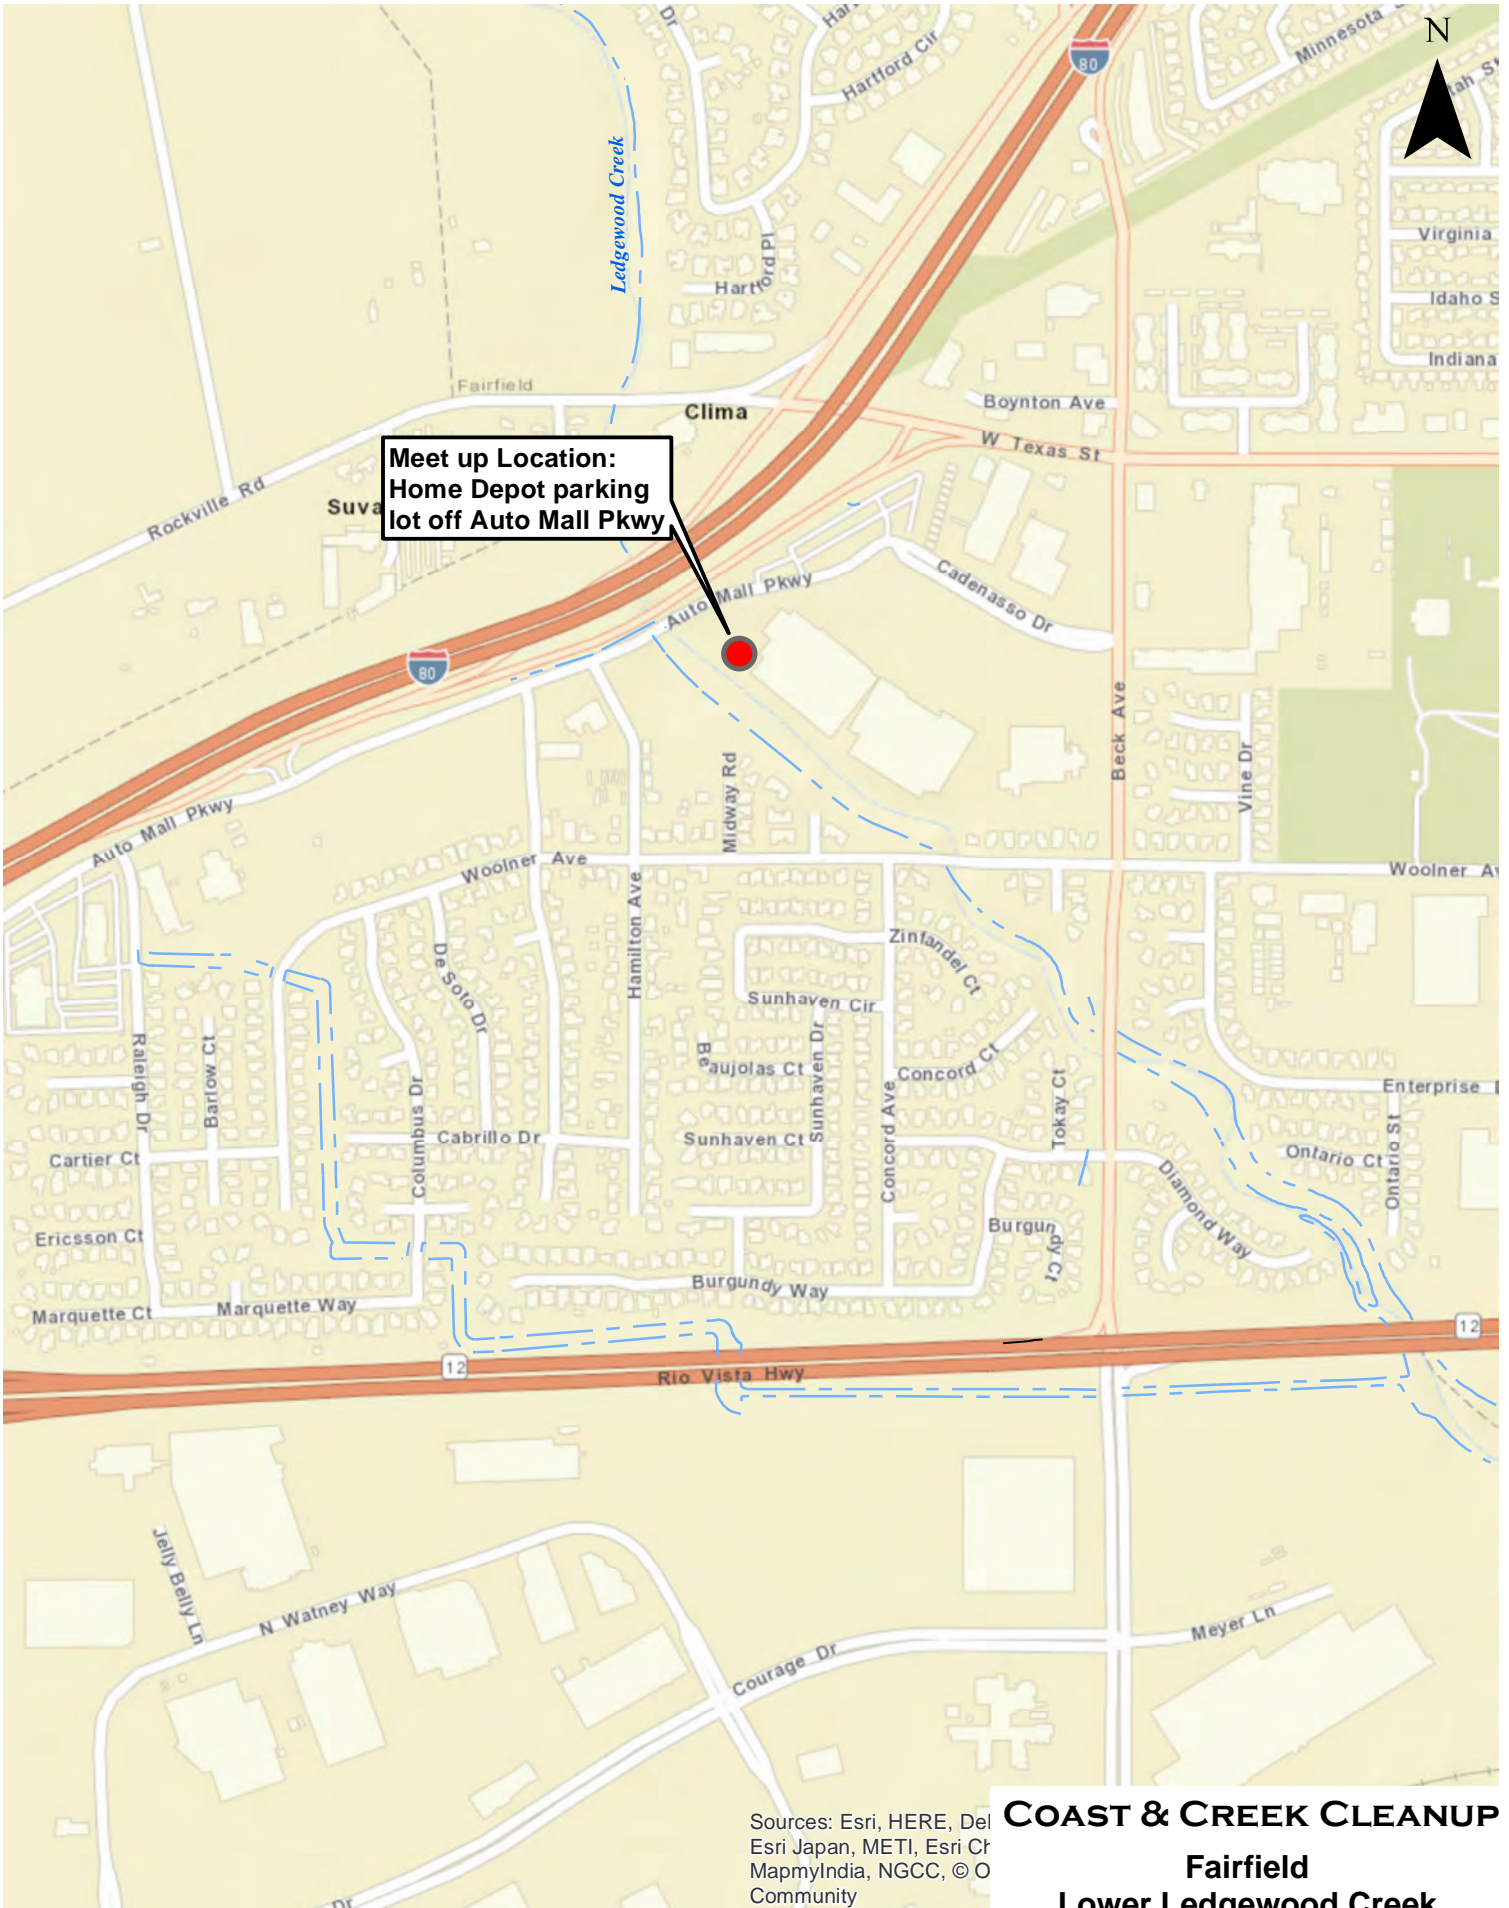

## Grizzly Island Trail

Sources: Esri, HERE, DeLorme, USGS, Intermap, increment P Corp., NRCAN, Esri Japan, METI, Esri China (Hong Kong), Esri (Th

**Upper Section Meet up Location:  
Redwood Dr. & Persimmon Pl.  
at Laurel Creek**

**Mid Section Meet up Location:  
Wood Hollow Ct. at Laurel Creek**

**Lower Section Meet up Location:  
Meadowlark Dr. & Falcon Dr.  
at Laurel Creek**

**COAST & CREEK CLEANUP  
Fairfield  
Laurel Creek**

**Meet up Location:**  
End of Lookout Hill Rd.  
off Central Pl. & Pittman Rd.  
Parking on street, do NOT  
park in business lot.

**COAST & CREEK CLEANUP**  
Fairfield  
Lower Dan Wilson Creek

Meet up Location:  
Home Depot parking  
lot off Auto Mall Pkwy

**Meet up Location:  
Dead end of Railroad Ave.  
near Marina Blvd.**

**COAST & CREEK CLEANUP**  
**Suisun City**  
**Lower Union Creek**

**Meet up Location:  
Parking lot at Hilborn Rd.  
and Sanctuary Dr.**