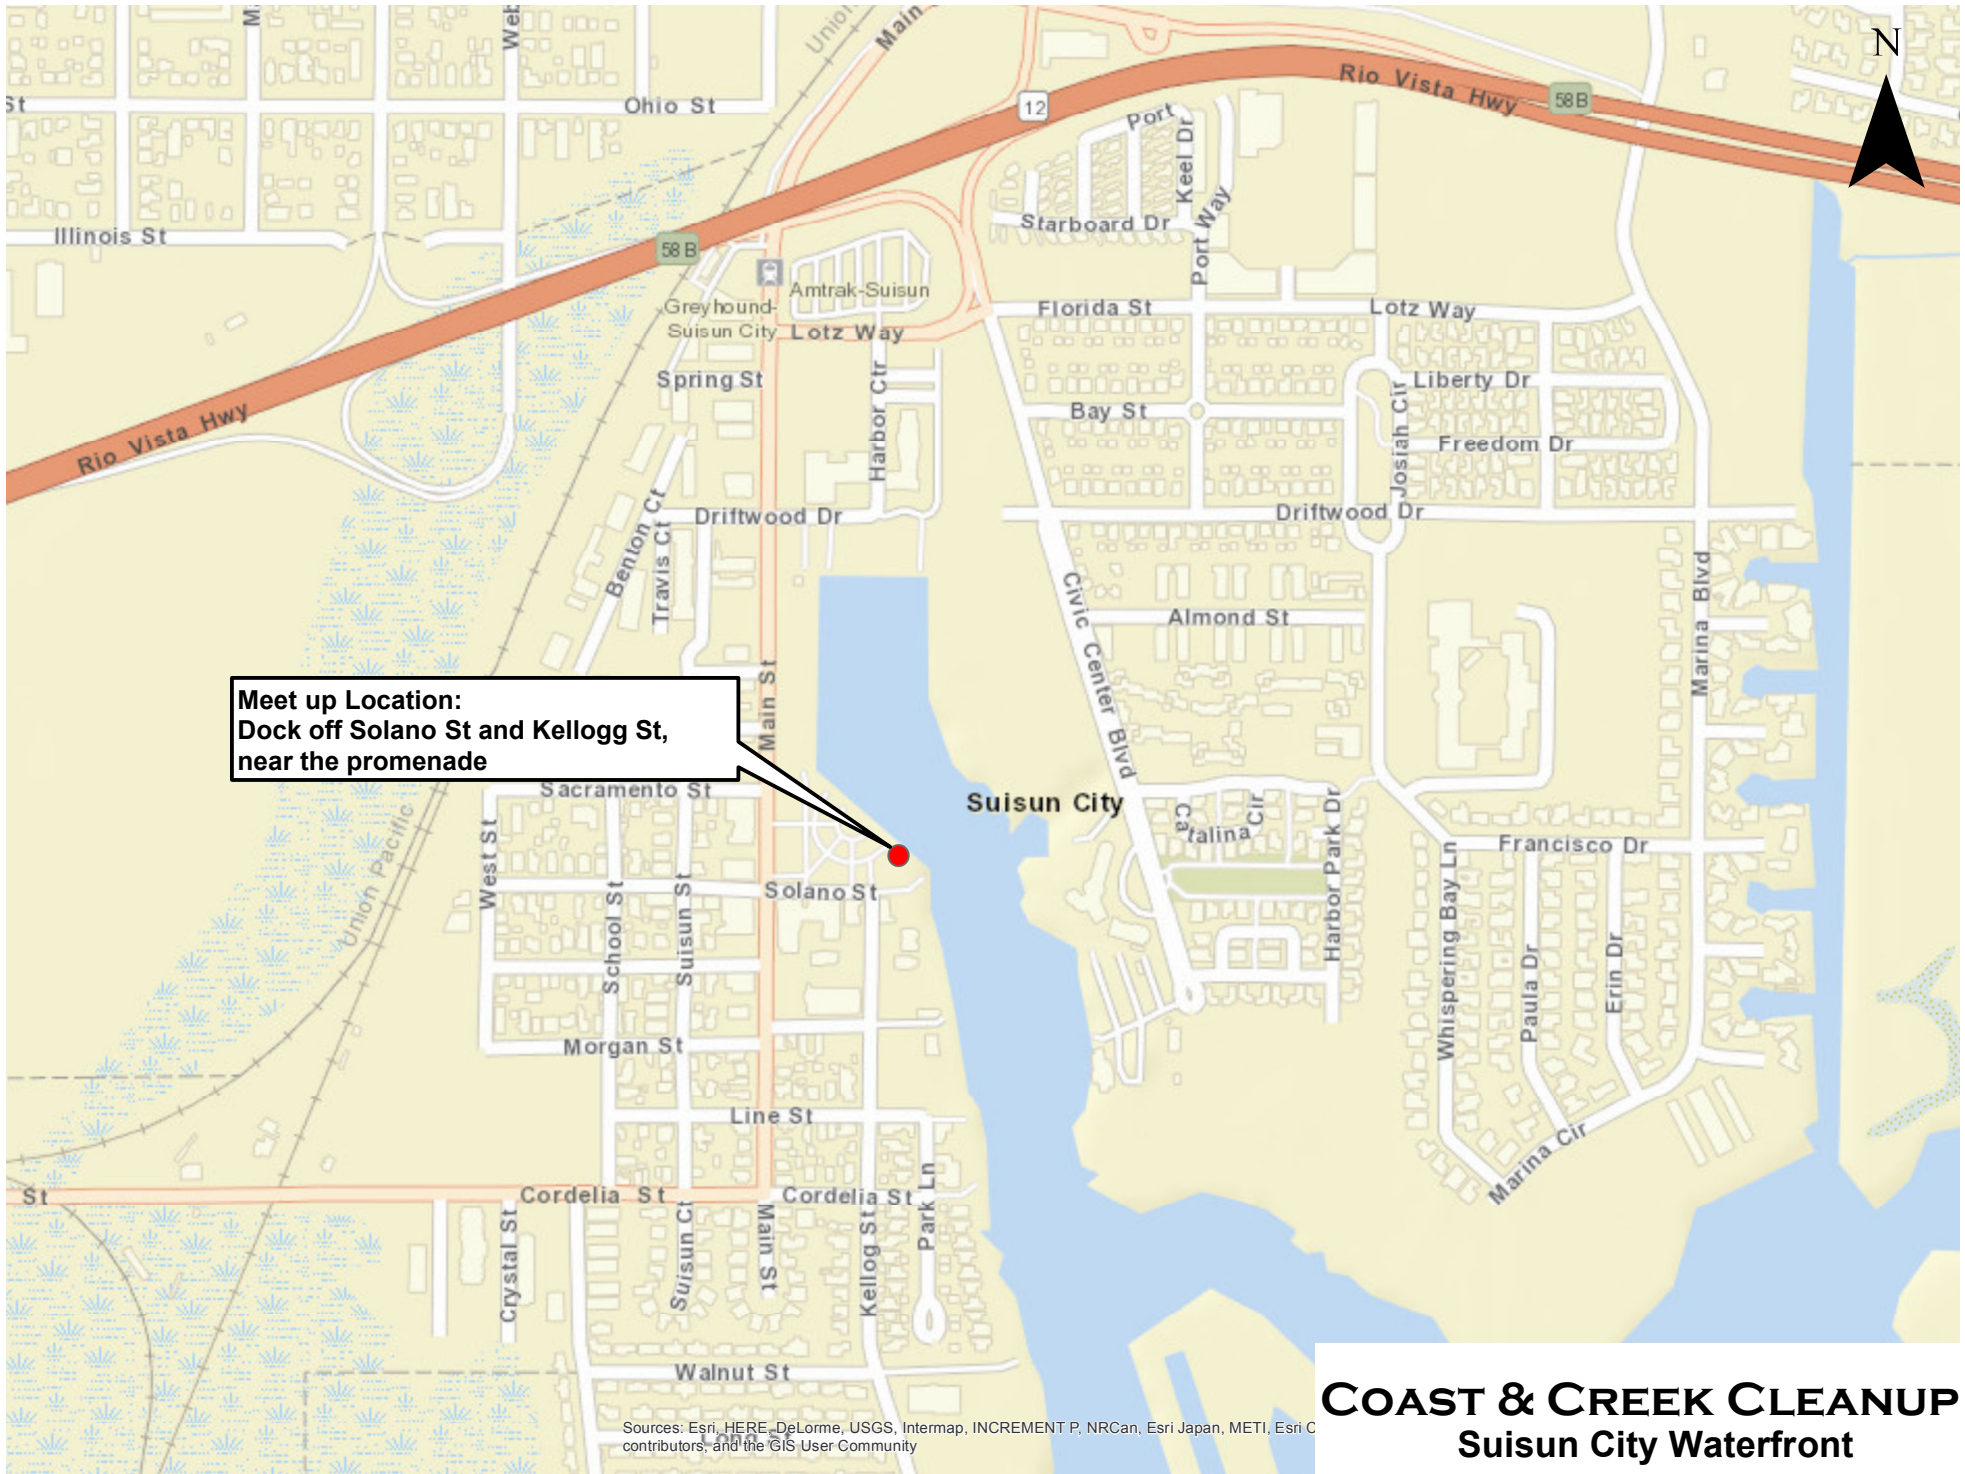

**Meet up Location:**  
End of Lookout Hill Rd.  
off Central Pl. & Pittman Rd.  
Parking on street, do NOT  
park in business lot.

**COAST & CREEK CLEANUP**  
Fairfield  
Lower Dan Wilson Creek

Meet up Location:  
Home Depot parking  
lot off Auto Mall Pkwy

**Meet up Location:  
Dead end of Railroad Ave.  
near Marina Blvd.**

**COAST & CREEK CLEANUP**  
**Suisun City**  
**Lower Union Creek**

**Meet up Location:  
Parking lot at Hilborn Rd.  
and Sanctuary Dr.**

Meet up Location:  
Entrance of the football stadium

4000 Suisun Valley Rd  
Fairfield

**COAST & CREEK CLEANUP**  
Upper Dan Wilson Creek  
at Solano Community College

**COAST & CREEK CLEANUP**  
**Fairfield**  
**Upper Union Creek**

**Meet up Location:  
Parking lot on Kellogg St.  
off Main St.**

**COAST & CREEK CLEANUP**  
**Suisun Boat Ramp /**  
**Peytonia Slough**

Meet up Location:  
Springfield Dr. off Astoria Dr.

**COAST & CREEK CLEANUP**  
Fairfield  
Upper Ledgewood Creek