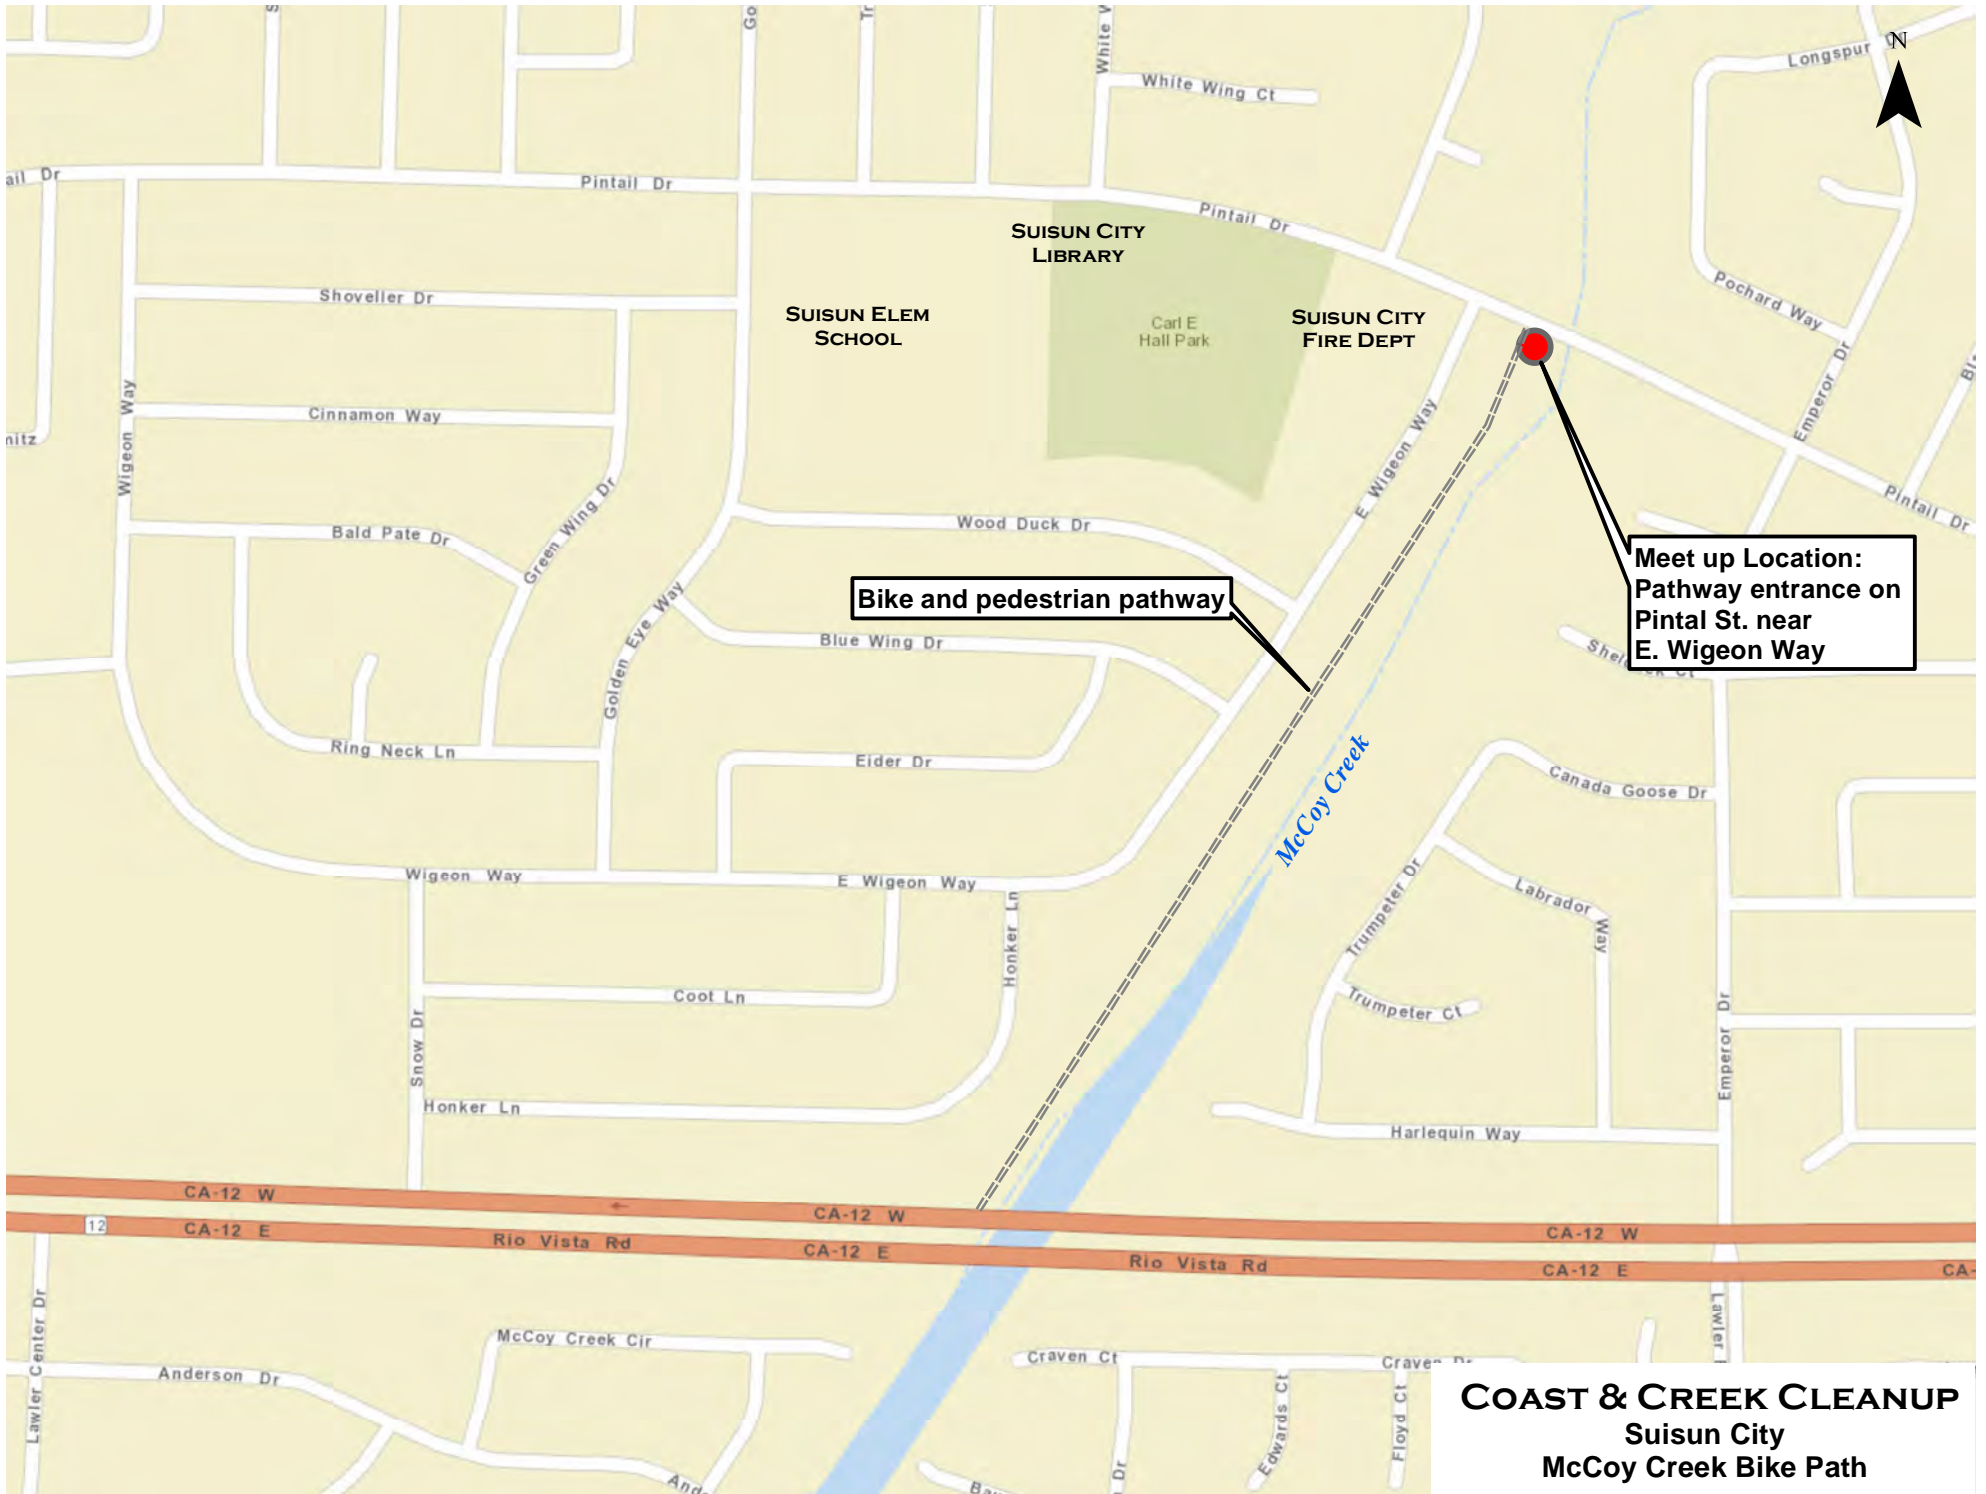

**Mid Section Meet up Location:
Wood Hollow Ct. at Laurel Creek**

**Lower Section Meet up Location:
Meadowlark Dr. & Falcon Dr.
at Laurel Creek**

**COAST & CREEK CLEANUP
Fairfield
Laurel Creek**

Meet up Location:
Springfield Dr. off Astoria Dr.

COAST & CREEK CLEANUP
Fairfield
Upper Ledgewood Creek

Meet up Location:
Home Depot parking
lot off Auto Mall Pkwy

Sources: Esri, HERE, DeLorme, Esri Japan, METI, Esri China, MapmyIndia, NGCC, © OpenStreetMap Community

COAST & CREEK CLEANUP
Fairfield
Lower LedgeWood Creek

Meet up Location:
Dead end of Railroad Ave.
near Marina Blvd.

COAST & CREEK CLEANUP

Suisun City

Lower End Union Creek

**Meet up Location:
Solano Yacht Club Parking Lot
Turn right at the end of
Civic Center Blvd**

COAST & CREEK CLEANUP
Suisun City
McCoy Creek Bike Path

**Meet up Location:
Parking lot at Hilborn Rd.
and Sanctuary Dr.**

**COAST & CREEK CLEANUP
Serpas Ranch Open Space - Fairfield**

**Meet up Location:
Parking lot on Kellogg St.
off Main St.**