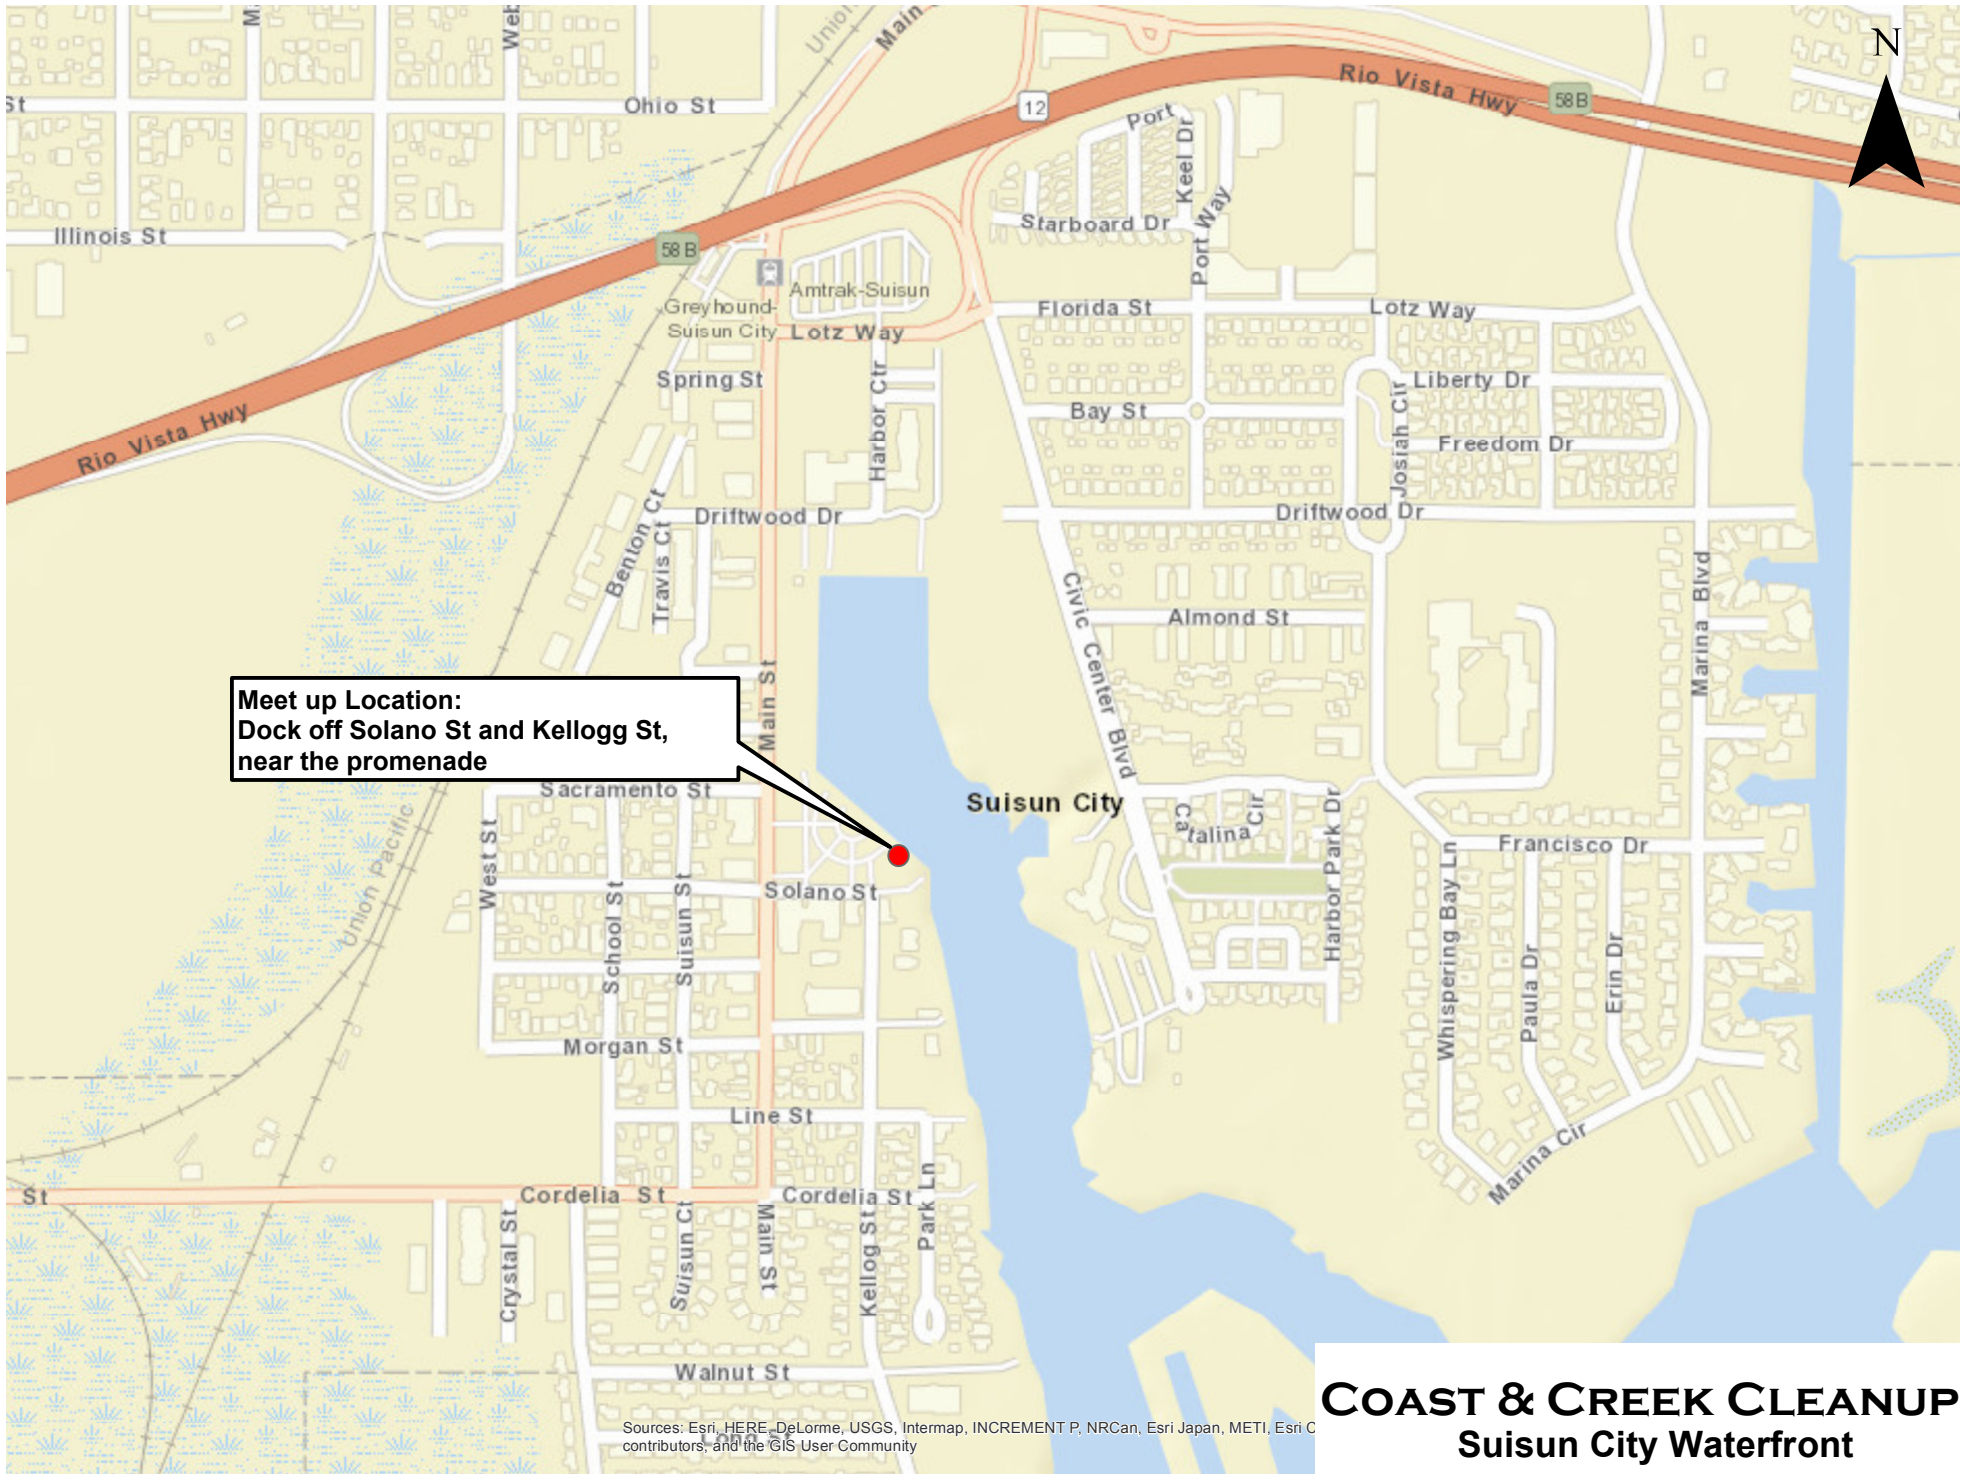

COAST & CREEK CLEANUP
Suisun City Waterfront

Sources: Esri, HERE, DeLorme, USGS, Intermap, INCREMENT P, NRCan, Esri Japan, METI, Esri C contributors, and the GIS User Community