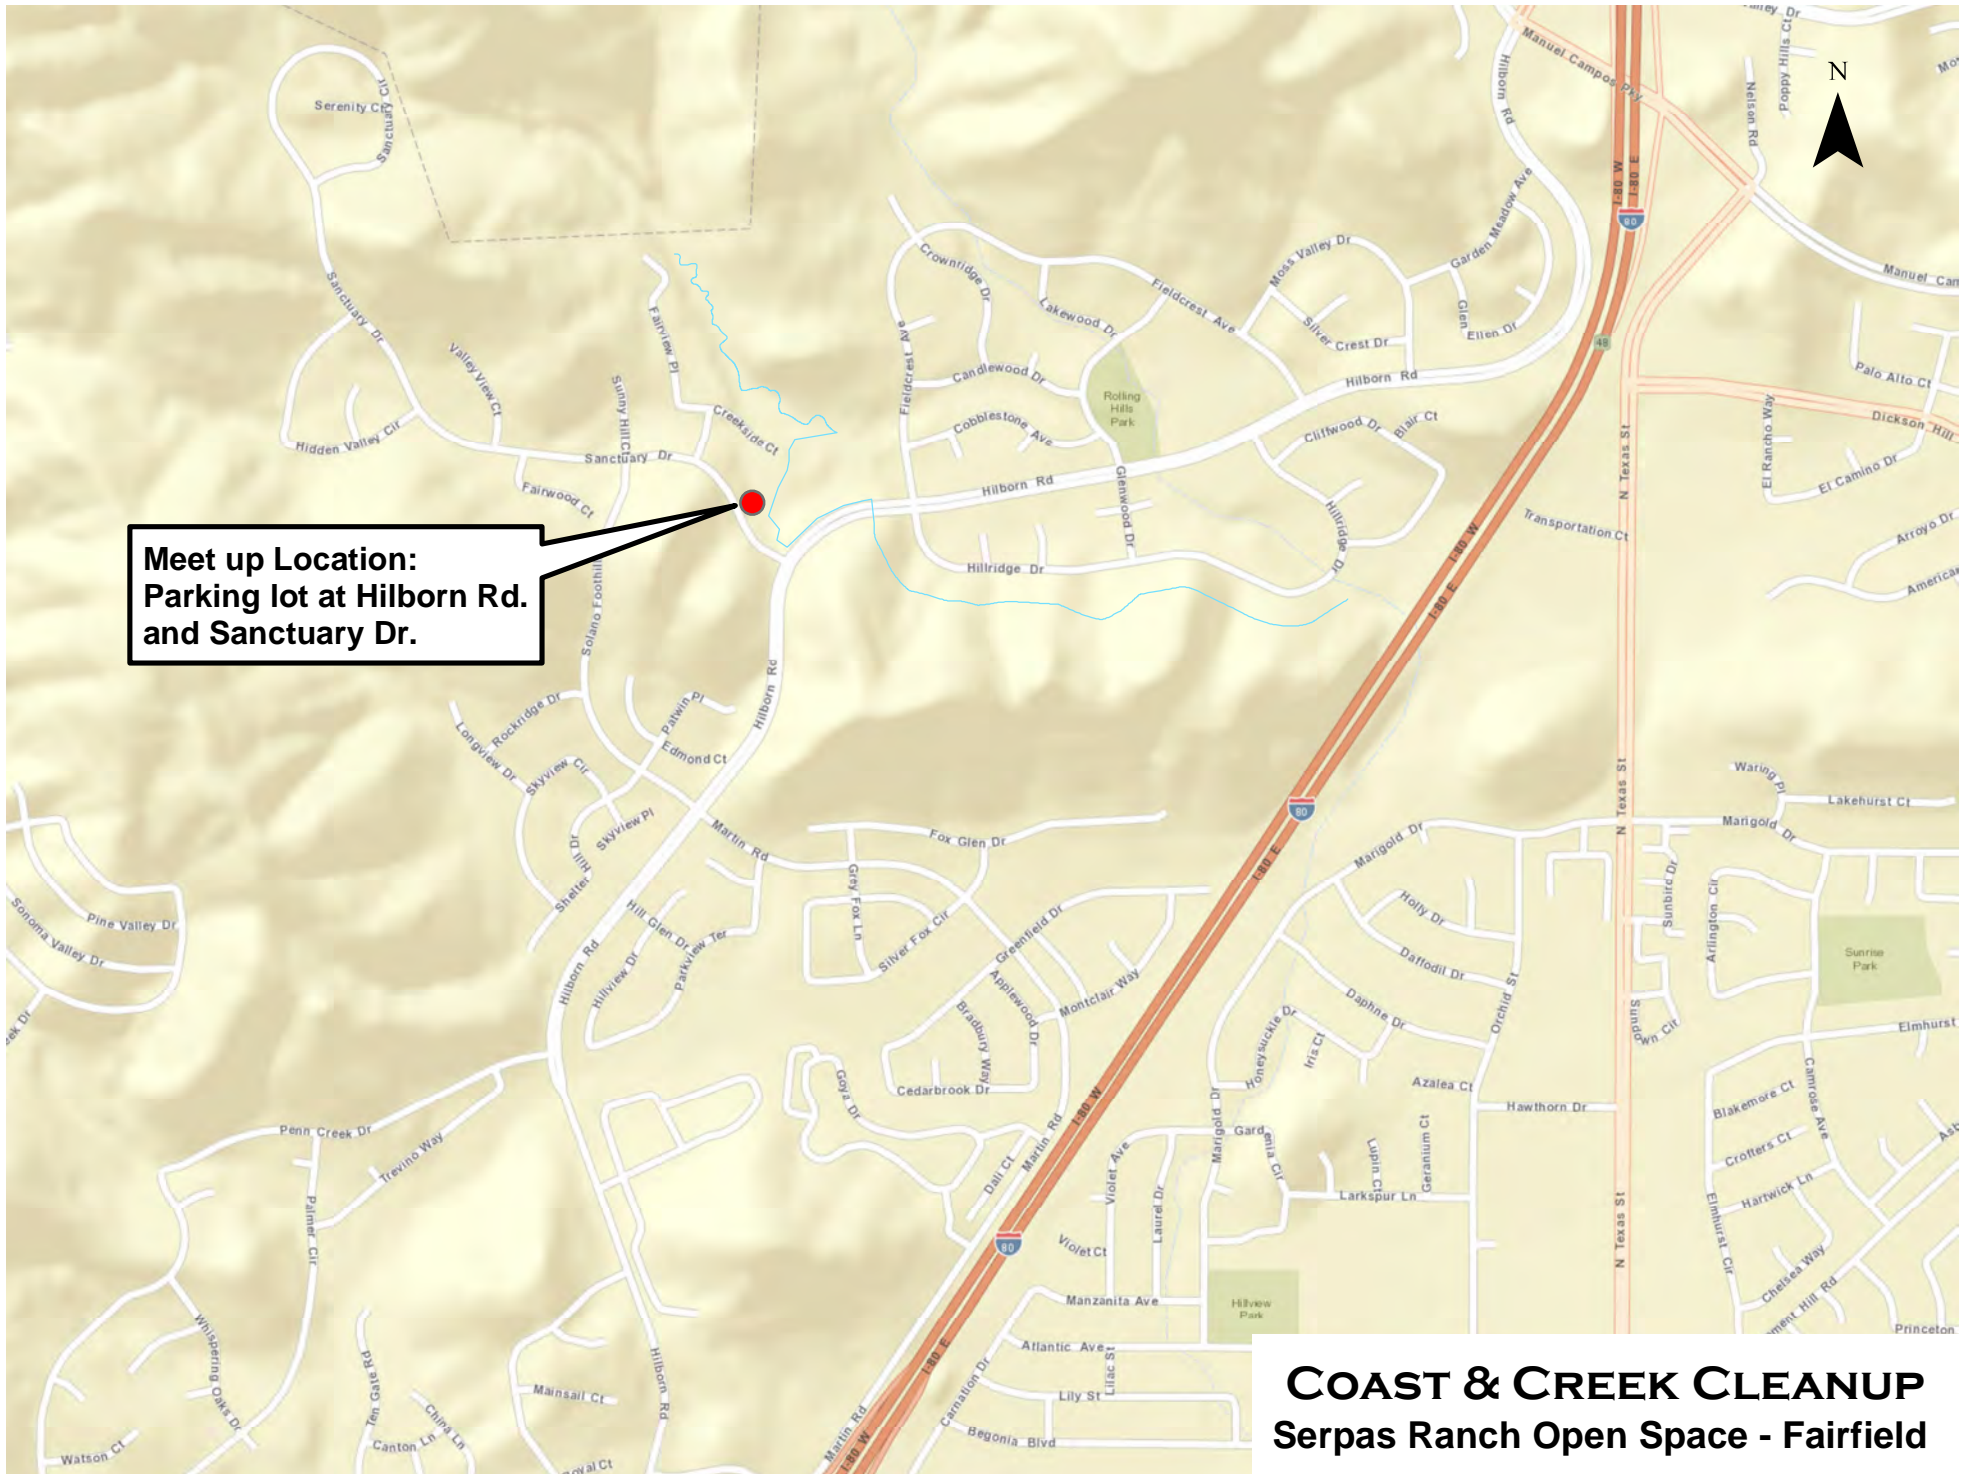

**Mid Section Meet up Location:
Wood Hollow Ct. at Laurel Creek**

**Lower Section Meet up Location:
Meadowlark Dr. & Falcon Dr.
at Laurel Creek**

**COAST & CREEK CLEANUP
Fairfield
Laurel Creek**

Meet up Location:
Springfield Dr. off Astoria Dr.

COAST & CREEK CLEANUP
Fairfield
Upper Ledgewood Creek

Meet up Location:
Home Depot parking
lot off Auto Mall Pkwy

Sources: Esri, HERE, DeLorme, Esri Japan, METI, Esri China, MapmyIndia, NGCC, © OpenStreetMap Community

COAST & CREEK CLEANUP
Fairfield
Lower LedgeWood Creek

Meet up Location:
Dead end of Railroad Ave.
near Marina Blvd.

COAST & CREEK CLEANUP

Suisun City

Lower End Union Creek

**Meet up Location:
Solano Yacht Club Parking Lot
Turn right at the end of
Civic Center Blvd**

COAST & CREEK CLEANUP
Suisun City
McCoy Creek Bike Path

**Meet up Location:
Parking lot at Hilborn Rd.
and Sanctuary Dr.**

**COAST & CREEK CLEANUP
Serpas Ranch Open Space - Fairfield**

**Meet up Location:
Parking lot on Kellogg St.
off Main St.**