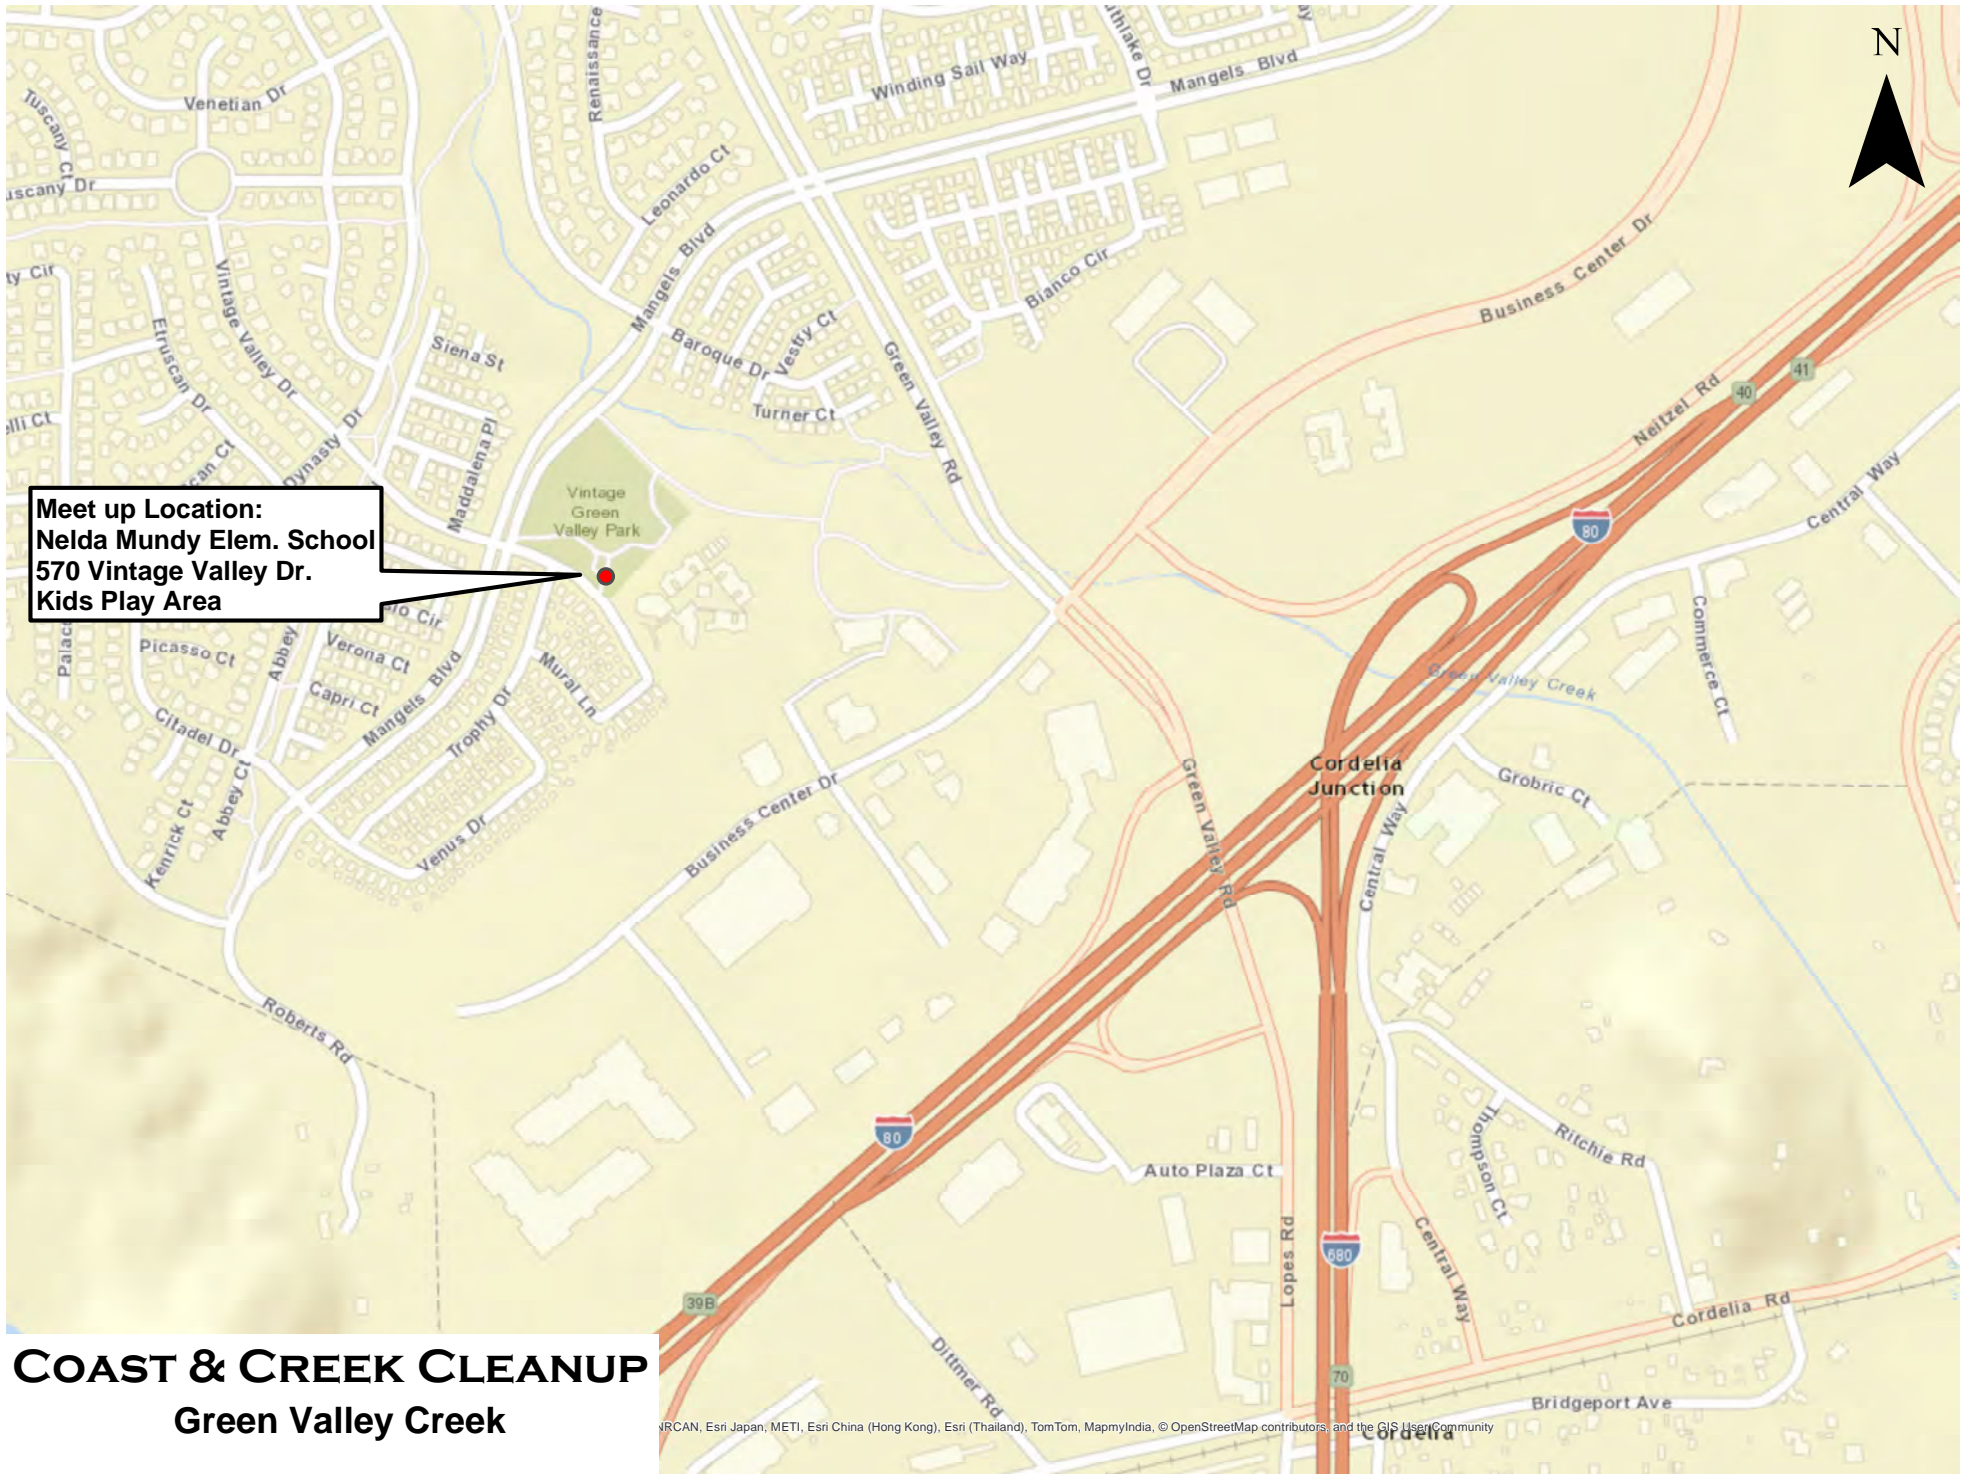

Meet up Location:
Nelda Mundy Elem. School
570 Vintage Valley Dr.
Kids Play Area

COAST & CREEK CLEANUP

Green Valley Creek