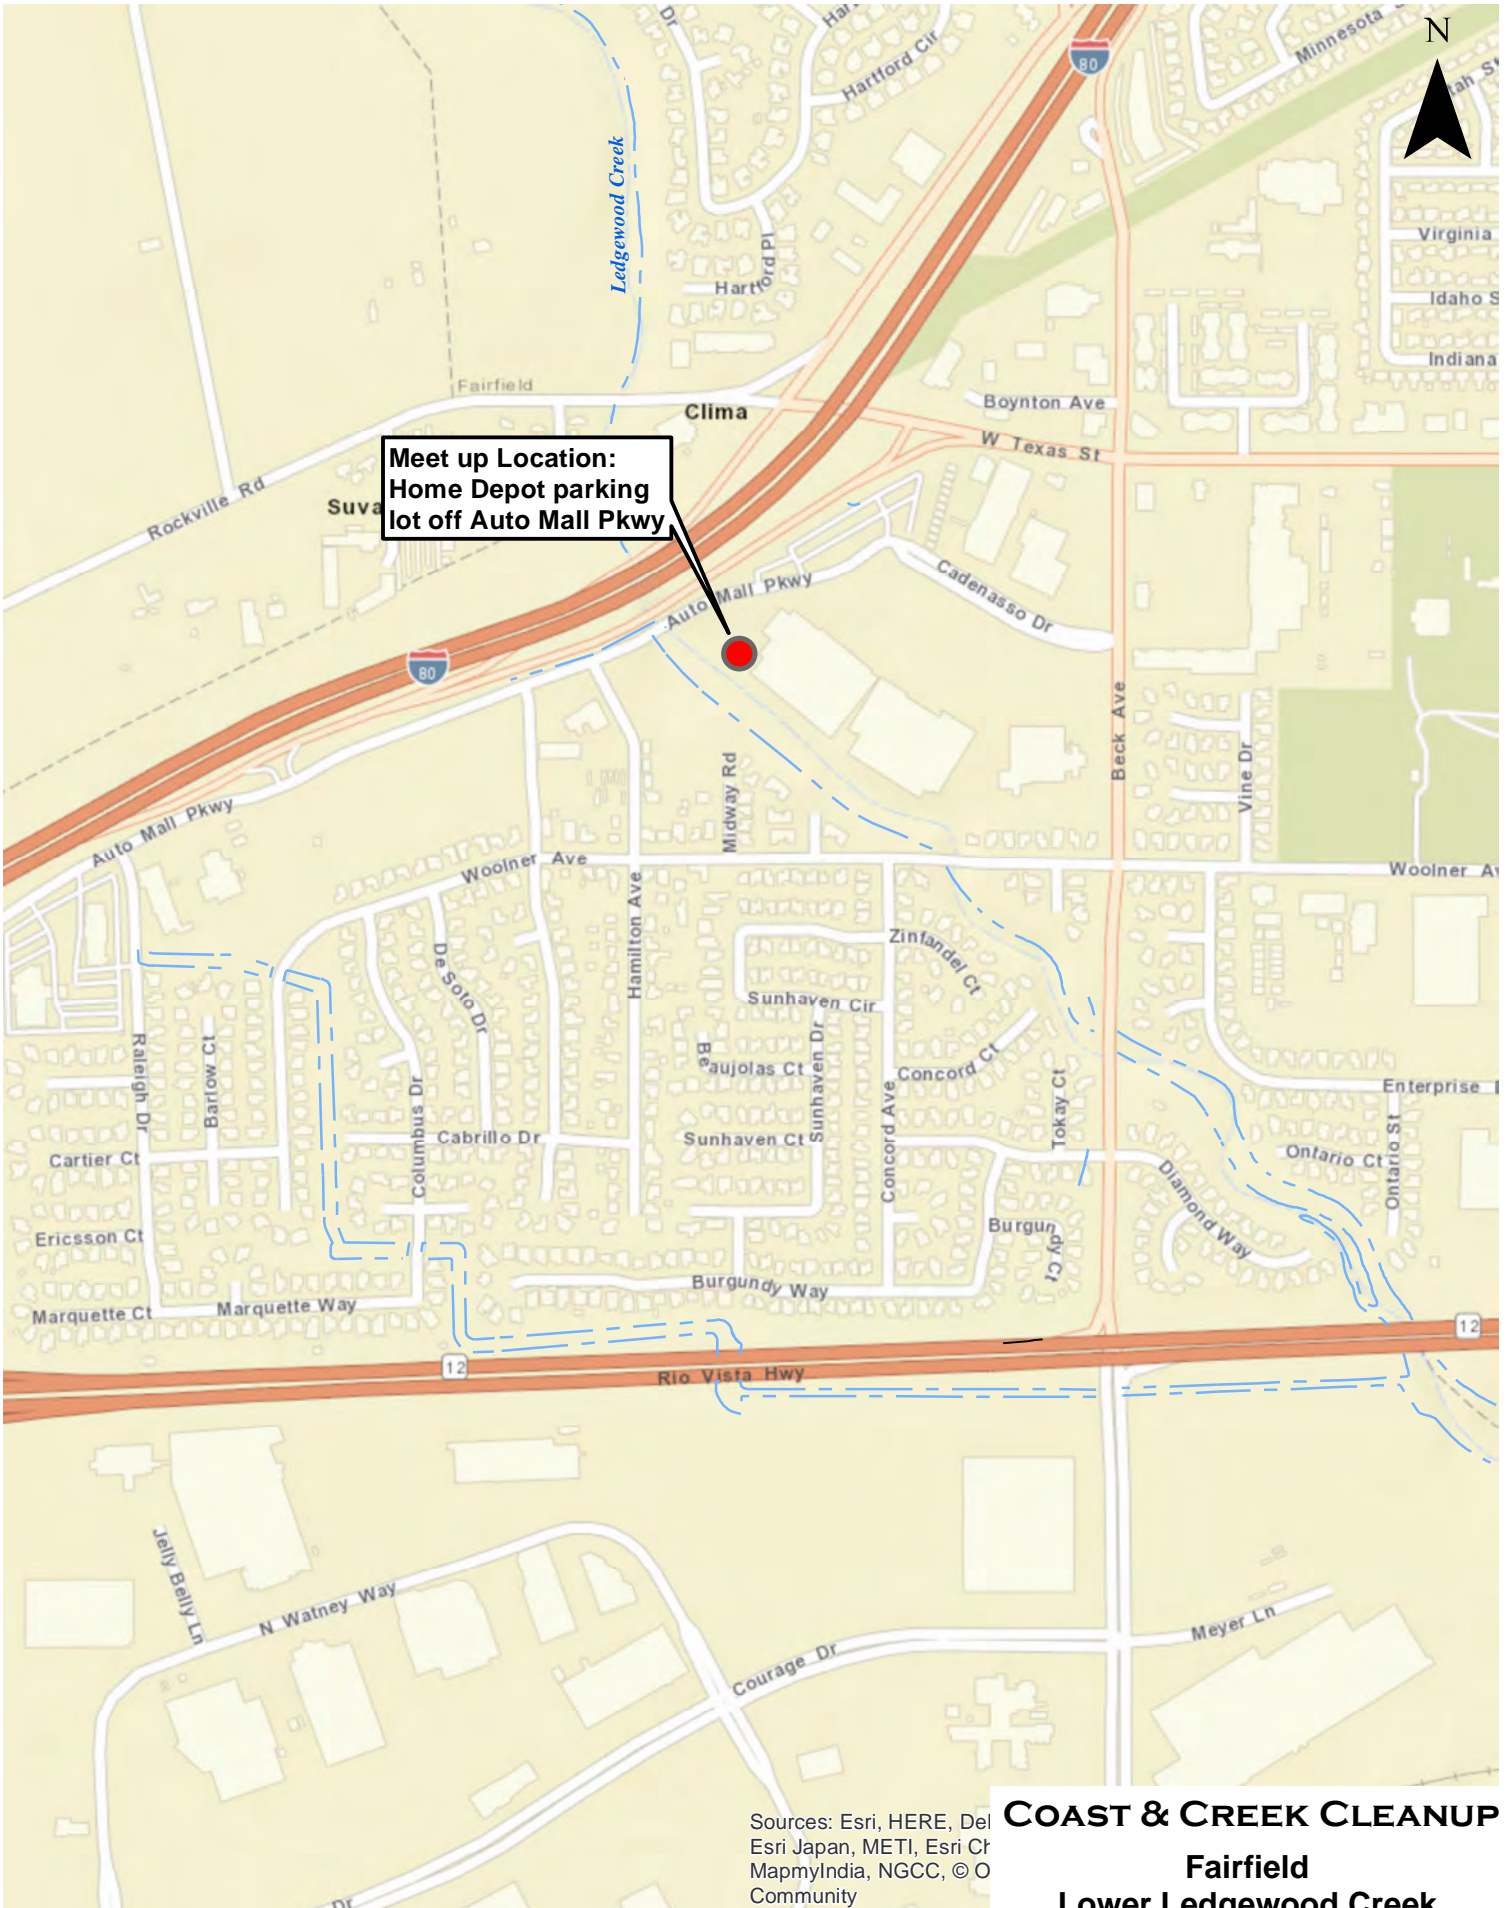

Montezuma Bridge Open Space Meet Up Location:
Grizzly Island Rd at 2nd bridge
approx 6 miles off Hwy. 12

COAST & CREEK CLEANUP
Hill Slough/Rush Ranch and
Montezuma Bridge Open Space

**Upper Section Meet up Location:
Redwood Dr. & Persimmon Pl.
at Laurel Creek**

**Mid Section Meet up Location:
Wood Hollow Ct. at Laurel Creek**

**Lower Section Meet up Location:
Meadowlark Dr. & Falcon Dr.
at Laurel Creek**

**COAST & CREEK CLEANUP
Fairfield
Laurel Creek**

Meet up Location:
Springfield Dr. off Astoria Dr.

COAST & CREEK CLEANUP
Fairfield
Upper Ledgewood Creek

Meet up Location:
Home Depot parking
lot off Auto Mall Pkwy

Sources: Esri, HERE, DeLorme, Esri Japan, METI, Esri China, MapmyIndia, NGCC, © OpenStreetMap Community

COAST & CREEK CLEANUP
Fairfield
Lower LedgeWood Creek

Meet up Location:
Dead end of Railroad Ave.
near Marina Blvd.

COAST & CREEK CLEANUP

Suisun City

Lower End Union Creek

**Meet up Location:
Solano Yacht Club Parking Lot
Turn right at the end of
Civic Center Blvd**