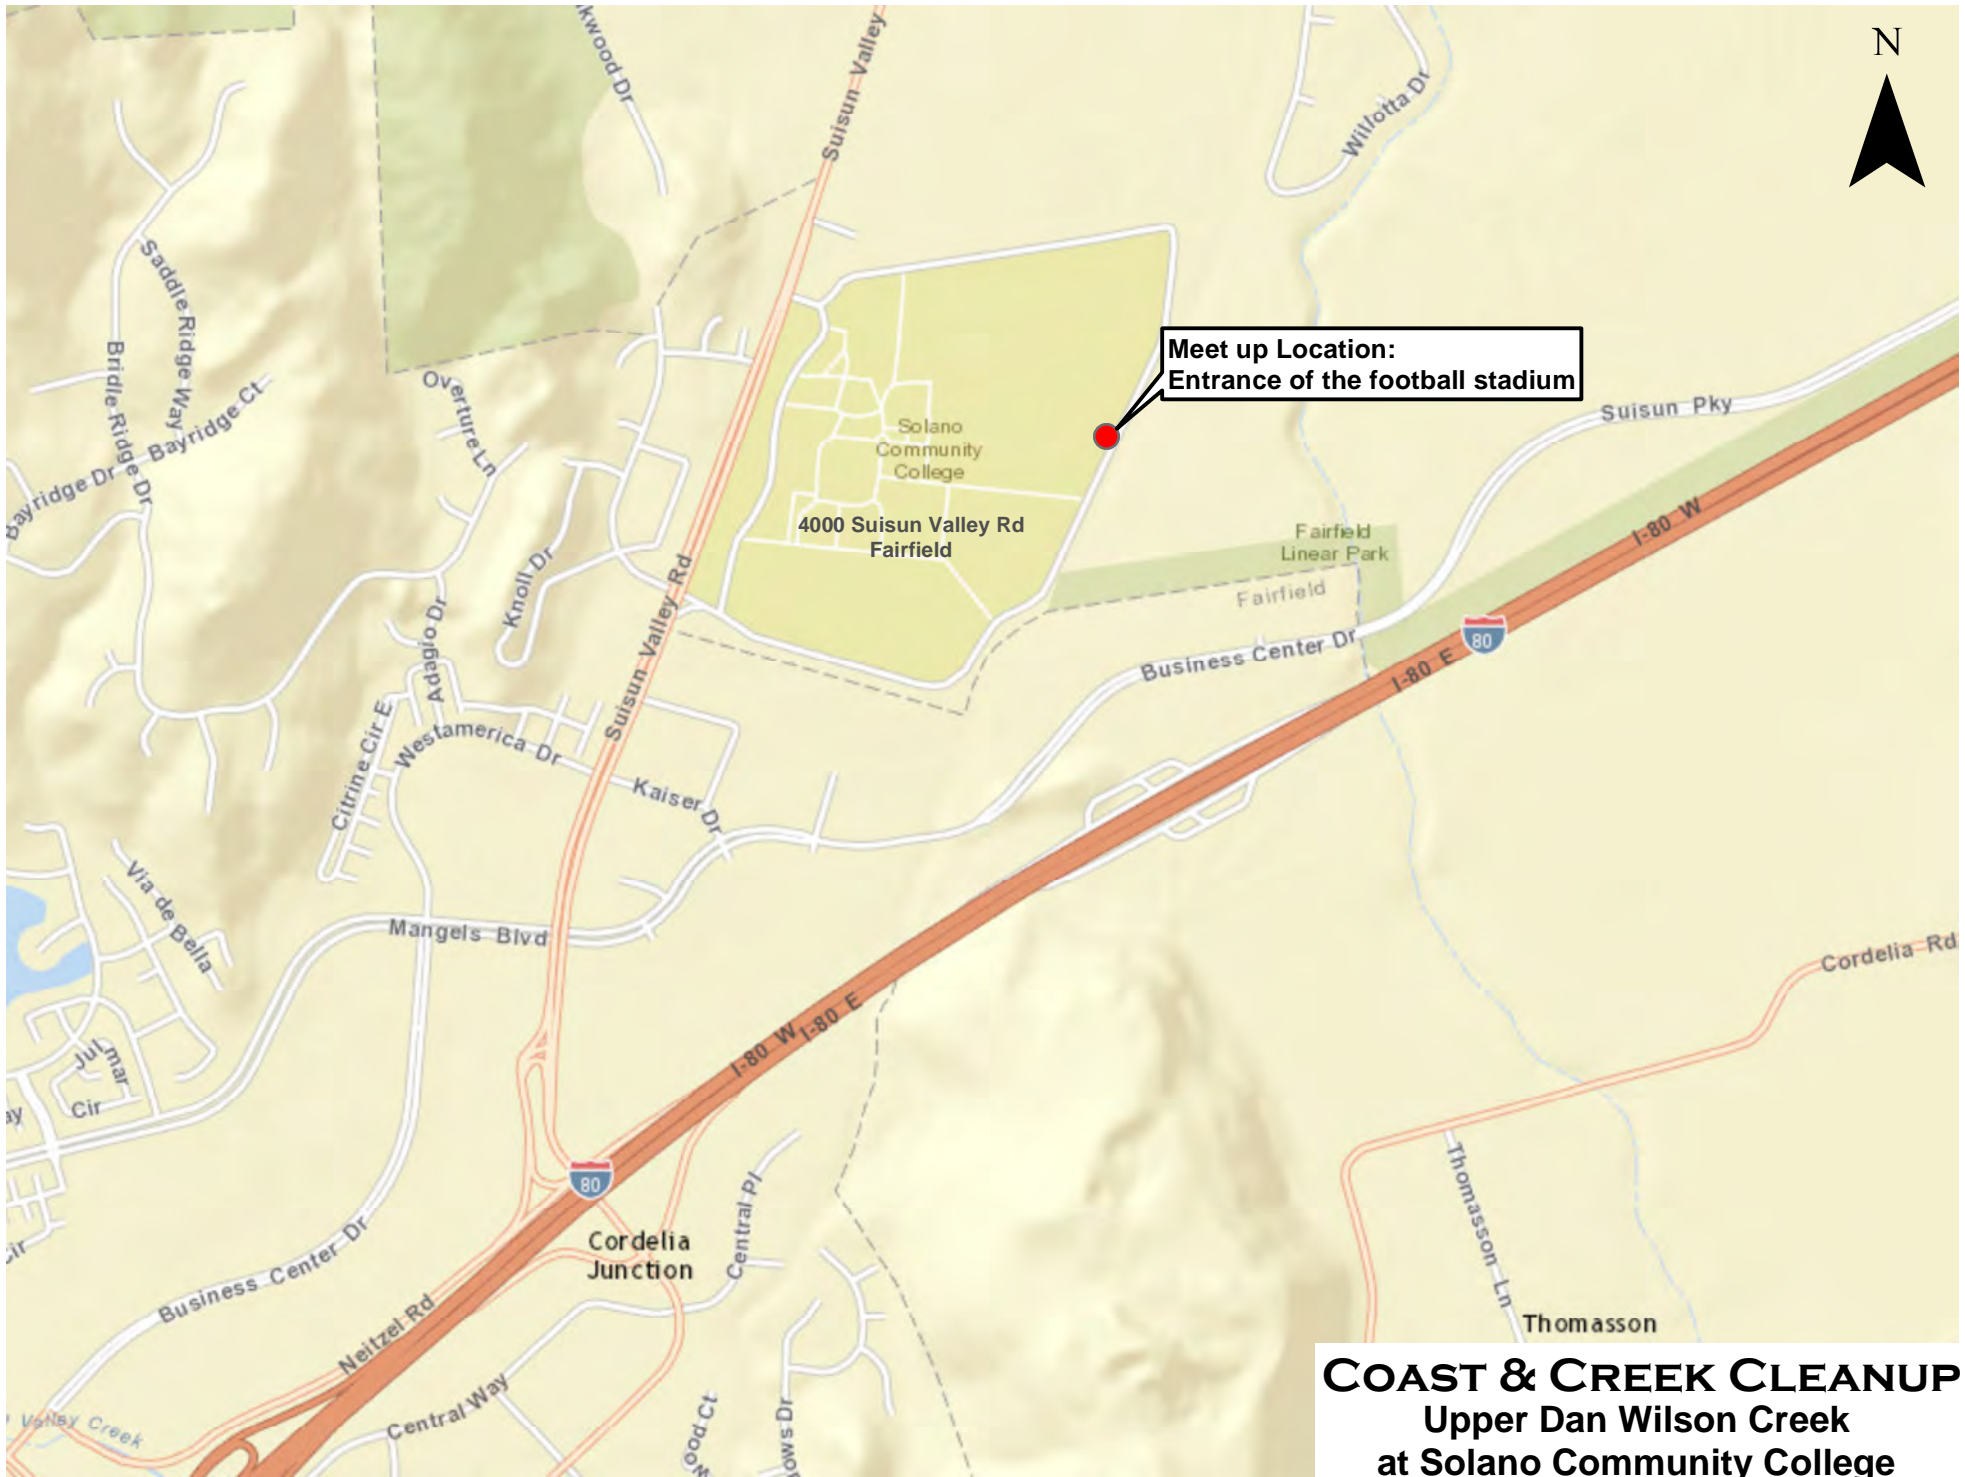

**Mid Section Meet up Location:
Wood Hollow Ct. at Laurel Creek**

**Lower Section Meet up Location:
Meadowlark Dr. & Falcon Dr.
at Laurel Creek**

**COAST & CREEK CLEANUP
Fairfield
Laurel Creek**

Meet up Location:
Springfield Dr. off Astoria Dr.

COAST & CREEK CLEANUP
Fairfield
Lower LedgeWood Creek

Meet up Location:
Dead end of Railroad Ave.
near Marina Blvd.

COAST & CREEK CLEANUP

Suisun City

Lower End Union Creek

**Meet up Location:
Solano Yacht Club Parking Lot
Turn right at the end of
Civic Center Blvd**

COAST & CREEK CLEANUP
Suisun City
McCoy Creek Bike Path

**Meet up Location:
Parking lot at Hilborn Rd.
and Sanctuary Dr.**

**COAST & CREEK CLEANUP
Serpas Ranch Open Space - Fairfield**

**Meet up Location:
Parking lot on Kellogg St.
off Main St.**

COAST & CREEK CLEANUP
Suisun Boat Ramp /
Peytonia Slough

**Meet up Location:
Parking lot behind Masonic Lodge
412 Travis Blvd.**

COAST & CREEK CLEANUP
Fairfield
Union Creek

Meet up Location:
Entrance of the football stadium