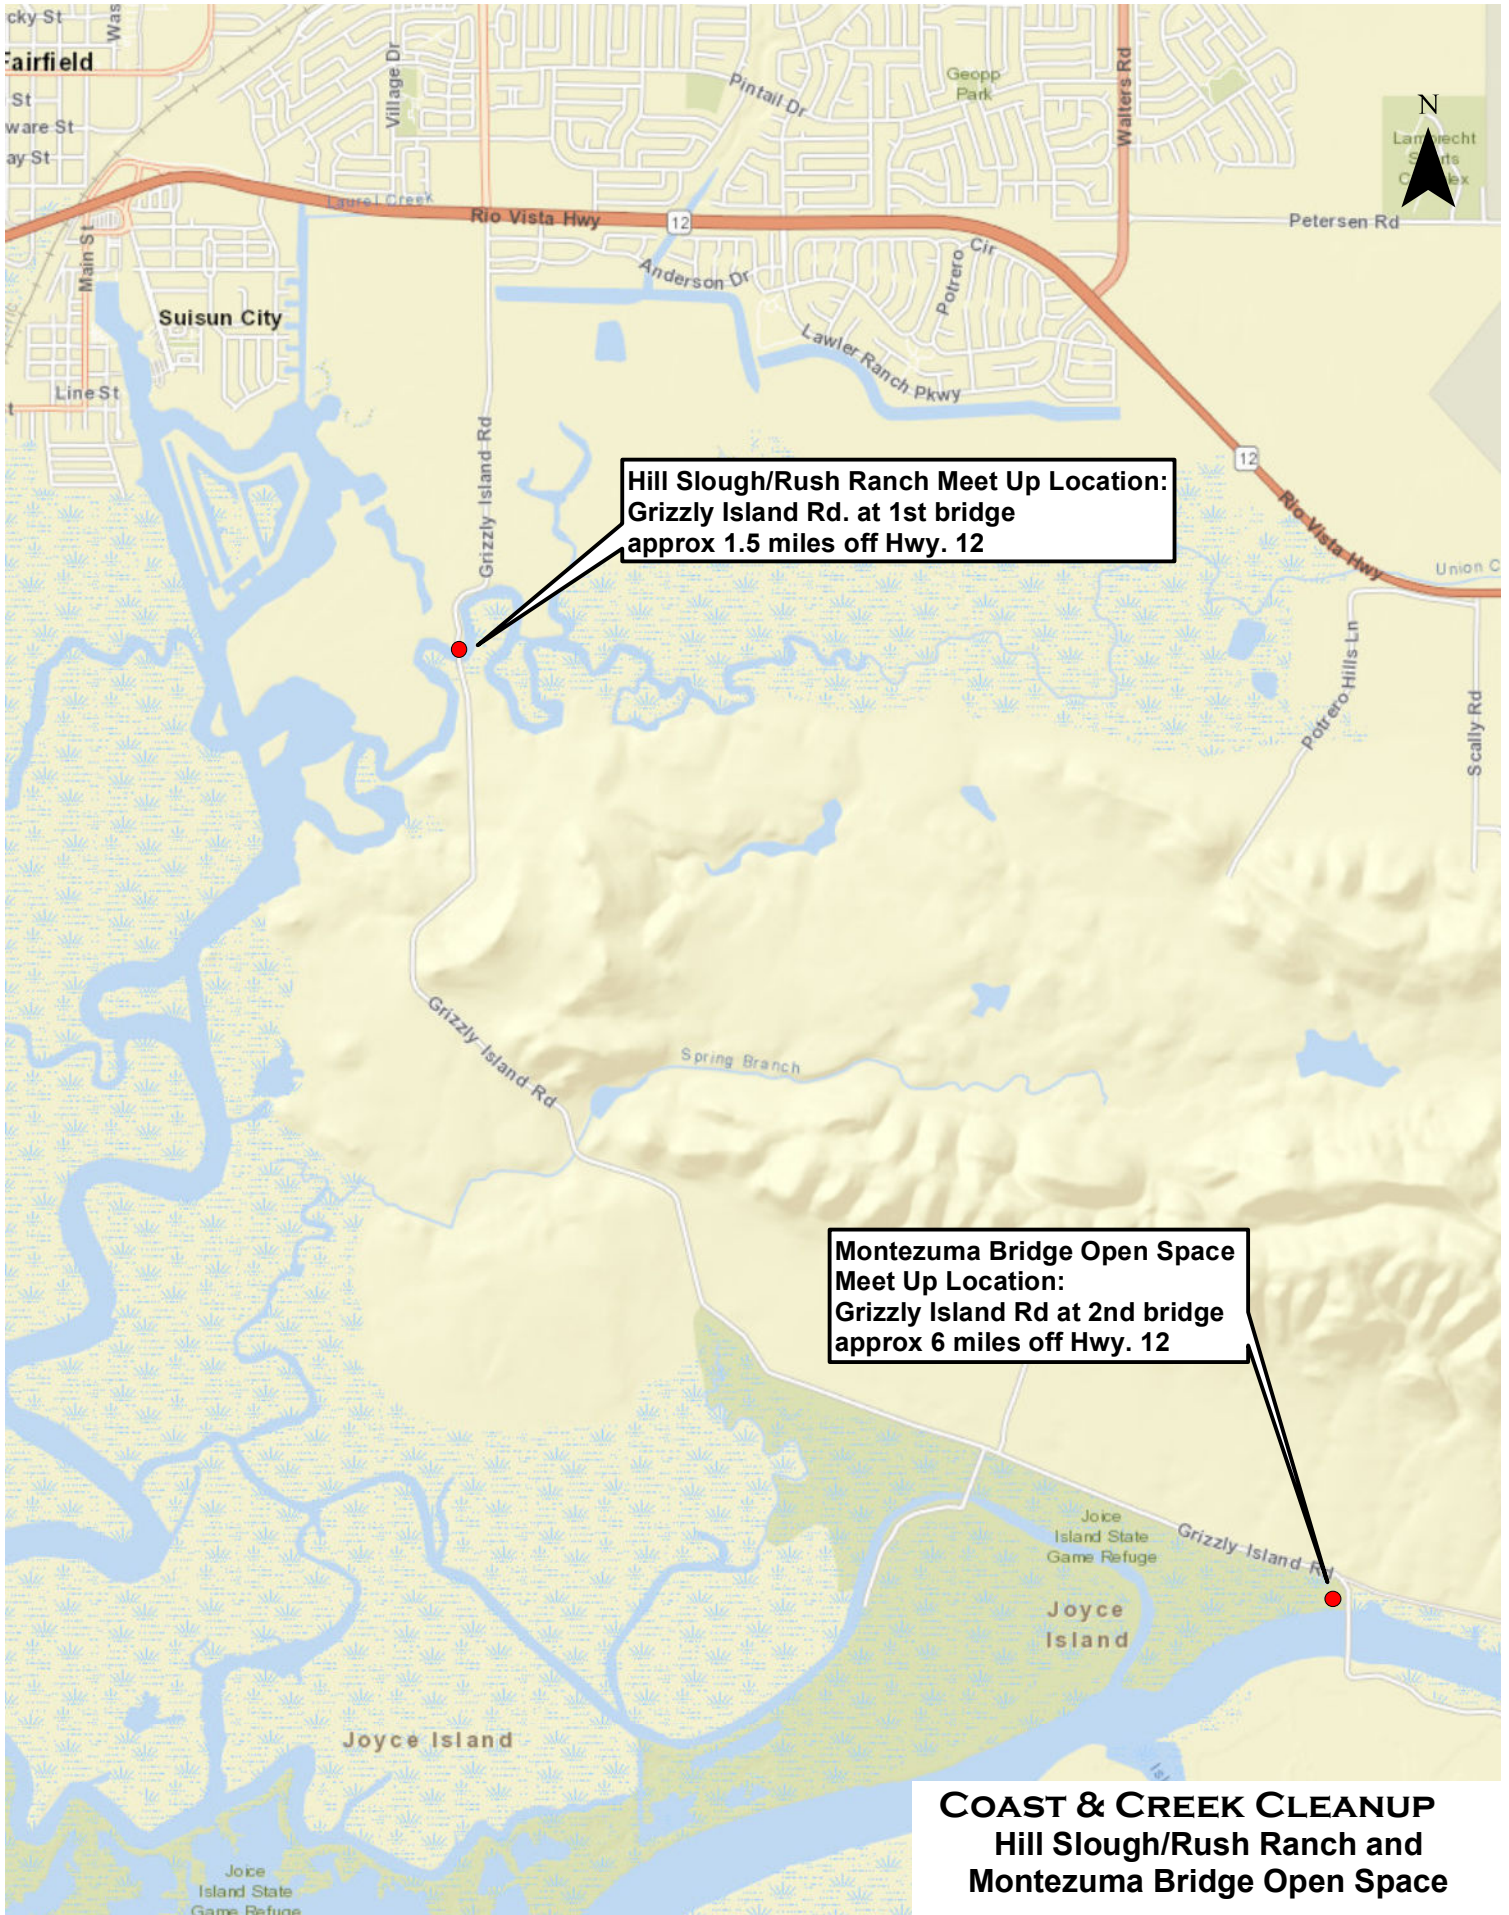

COAST & CREEK CLEANUP
Cordelia
American Canyon Creek

Meet up Location:
End of Lookout Hill Rd.
off Central Pl. & Pittman Rd.
Parking on street, do NOT
park in business lot.

COAST & CREEK CLEANUP
Fairfield
Dan Wilson Creek

COAST & CREEK CLEANUP

Grizzly Island Trail

Sources: Esri, HERE, DeLorme, USGS, Intermap, increment P Corp., NRCAN, Esri Japan, METI, Esri China (Hong Kong), Esri (Th

Hill Slough/Rush Ranch Meet Up Location:
Grizzly Island Rd. at 1st bridge
approx 1.5 miles off Hwy. 12

**Mid Section Meet up Location:
Wood Hollow Ct. at Laurel Creek**

**Lower Section Meet up Location:
Meadowlark Dr. & Falcon Dr.
at Laurel Creek**

**COAST & CREEK CLEANUP
Fairfield
Laurel Creek**

Meet up Location:
Springfield Dr. off Astoria Dr.

COAST & CREEK CLEANUP
Fairfield
Lower LedgeWood Creek

Meet up Location:
Dead end of Railroad Ave.
near Marina Blvd.

COAST & CREEK CLEANUP

Suisun City

Lower End Union Creek

**Meet up Location:
Solano Yacht Club Parking Lot
Turn right at the end of
Civic Center Blvd**