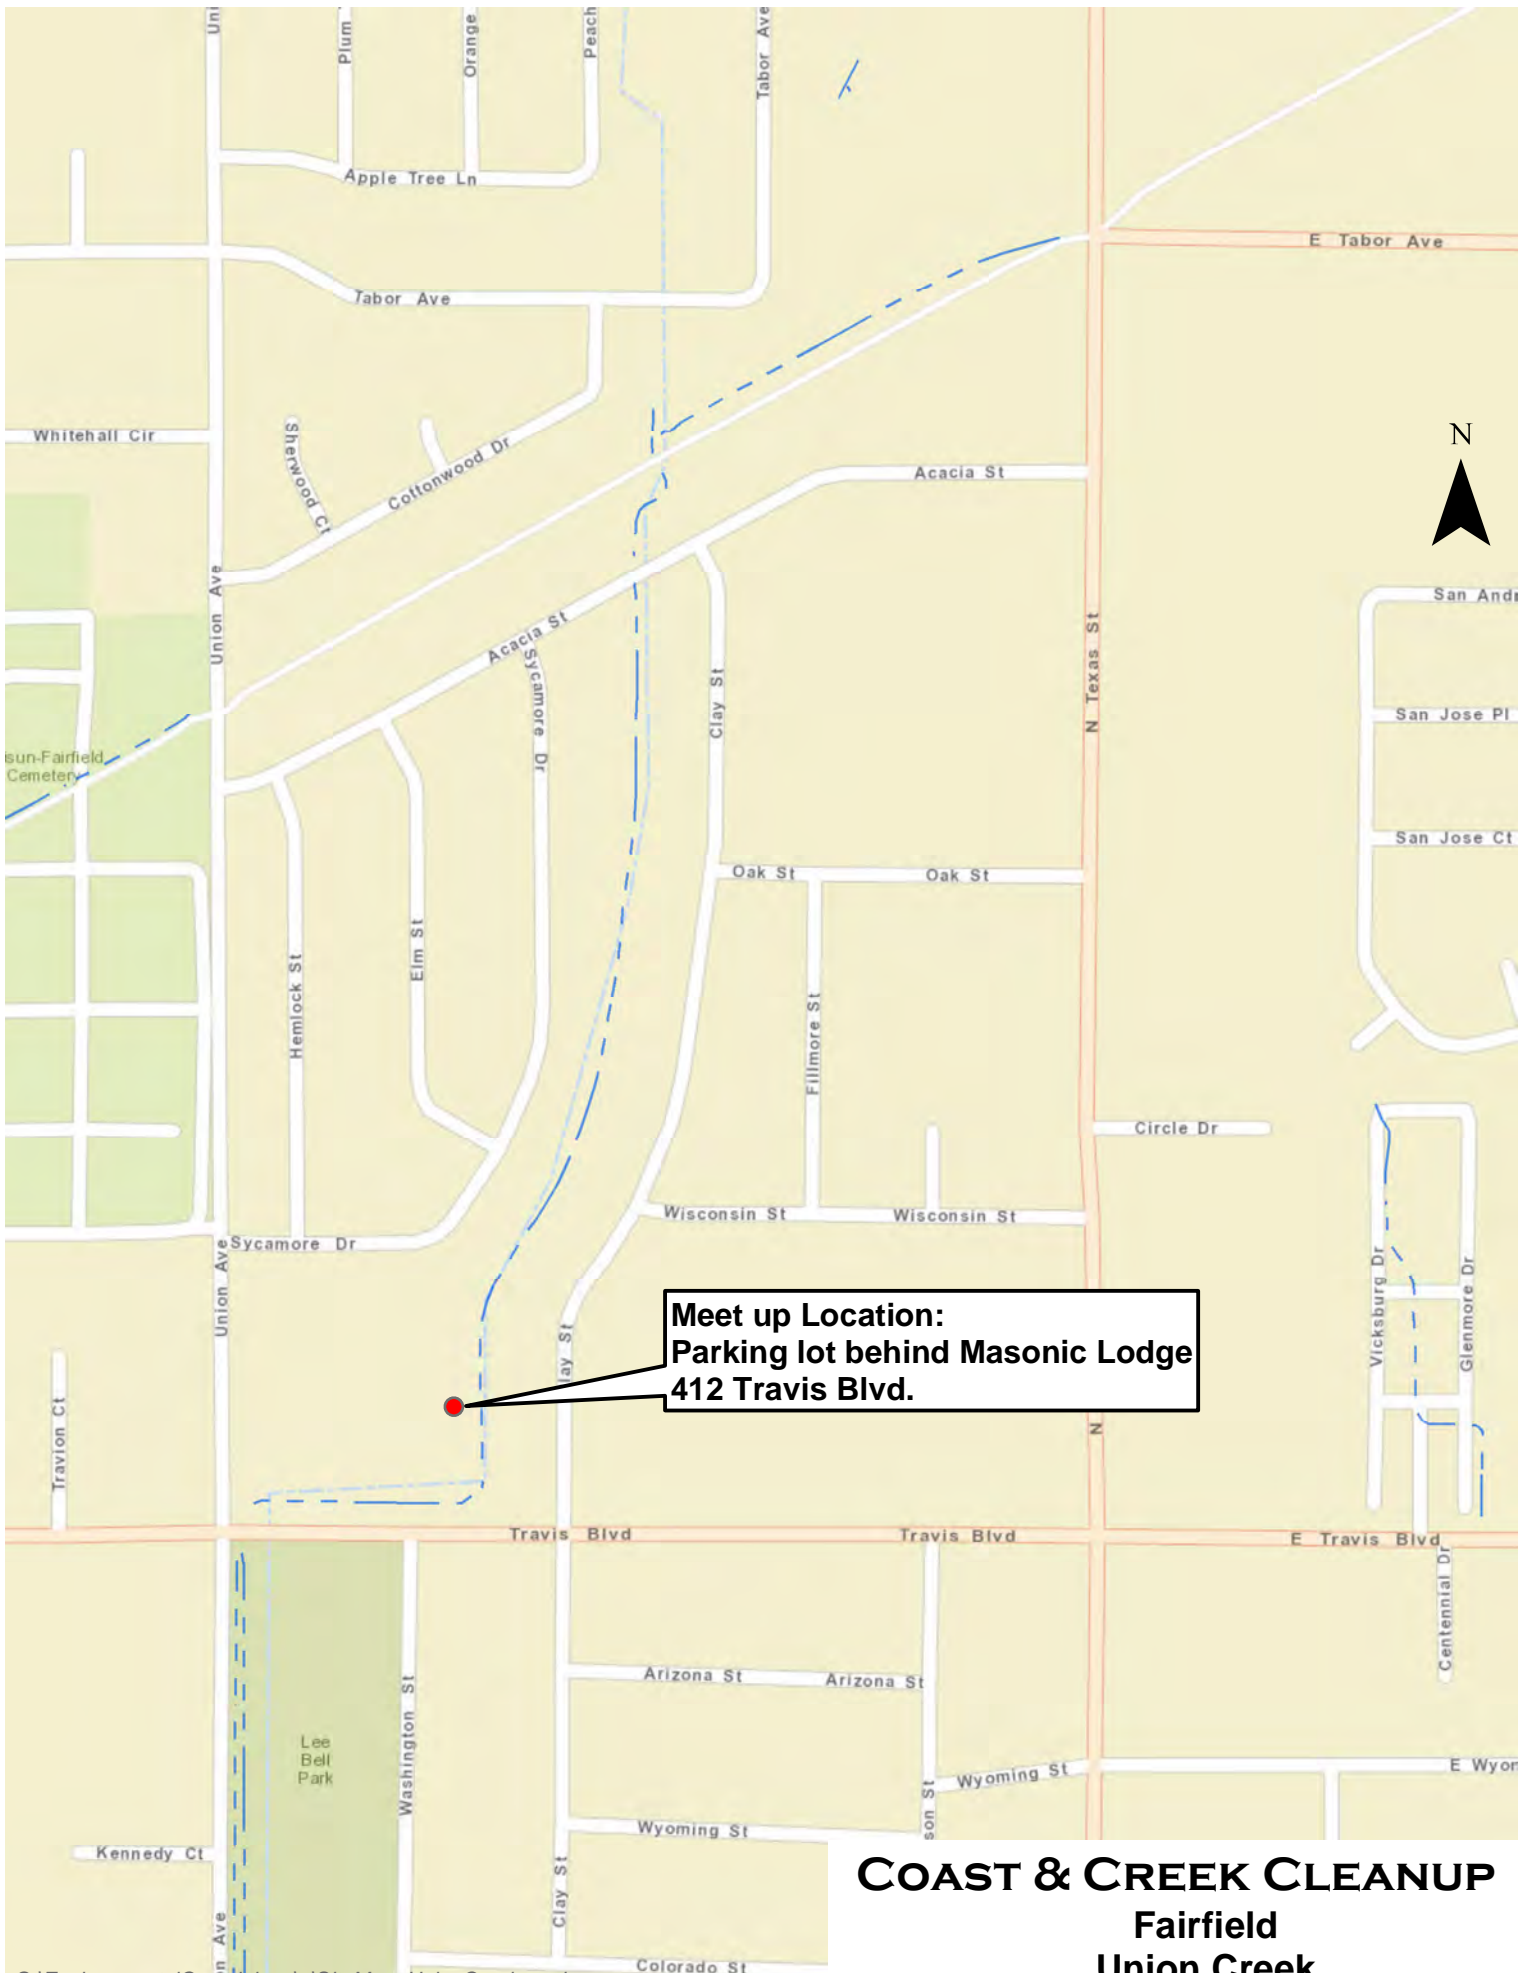

COAST & CREEK CLEANUP
Fairfield
Upper Ledgewood Creek

Meet up Location:
Home Depot parking
lot off Auto Mall Pkwy

Sources: Esri, HERE, DeLorme, Esri Japan, METI, Esri China, MapmyIndia, NGCC, © OpenStreetMap Community

COAST & CREEK CLEANUP
Fairfield
Lower LedgeWood Creek

Meet up Location:
Dead end of Railroad Ave.
near Marina Blvd.

COAST & CREEK CLEANUP

Suisun City

Lower End Union Creek

**Meet up Location:
Solano Yacht Club Parking Lot
Turn right at the end of
Civic Center Blvd**

COAST & CREEK CLEANUP
Suisun City
McCoy Creek Bike Path

**Meet up Location:
Parking lot at Hilborn Rd.
and Sanctuary Dr.**

**COAST & CREEK CLEANUP
Serpas Ranch Open Space - Fairfield**

**Meet up Location:
Parking lot on Kellogg St.
off Main St.**

COAST & CREEK CLEANUP
Suisun Boat Ramp /
Peytonia Slough

**Meet up Location:
Parking lot behind Masonic Lodge
412 Travis Blvd.**

COAST & CREEK CLEANUP
Fairfield
Union Creek

Meet up Location:
Entrance of the football stadium