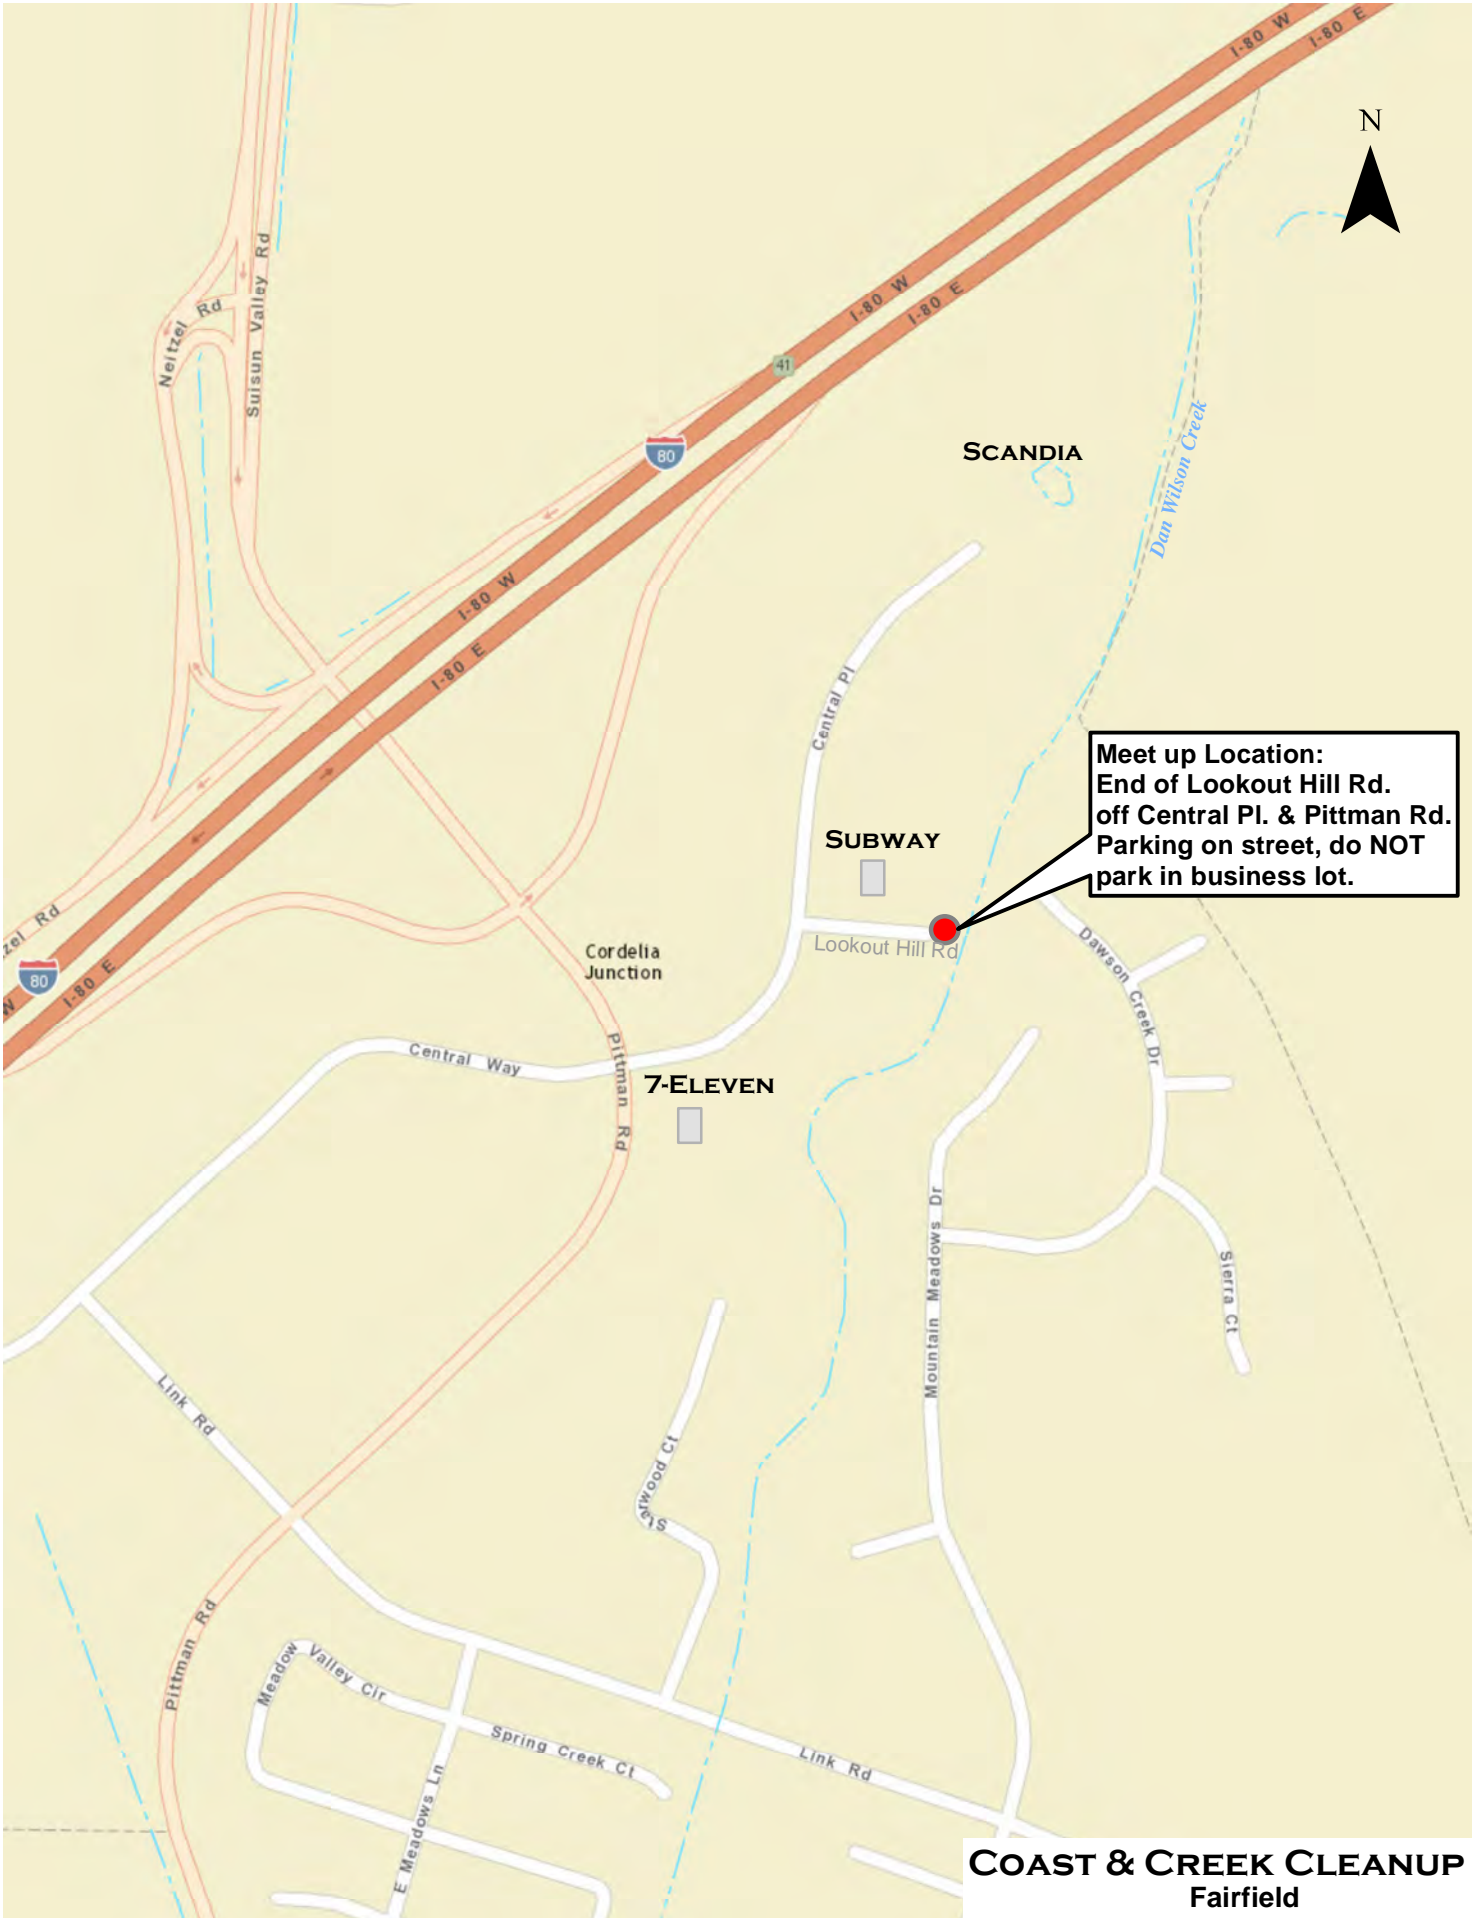

COAST & CREEK CLEANUP
Cordelia
American Canyon Creek

Meet up Location:
End of Lookout Hill Rd.
off Central Pl. & Pittman Rd.
Parking on street, do NOT
park in business lot.

COAST & CREEK CLEANUP
Fairfield
Dan Wilson Creek

**Mid Section Meet up Location:
Wood Hollow Ct. at Laurel Creek**

**Lower Section Meet up Location:
Meadowlark Dr. & Falcon Dr.
at Laurel Creek**

**COAST & CREEK CLEANUP
Fairfield
Laurel Creek**

Meet up Location:
Springfield Dr. off Astoria Dr.

COAST & CREEK CLEANUP
Fairfield
Upper Ledgewood Creek

Meet up Location:
Home Depot parking
lot off Auto Mall Pkwy

Sources: Esri, HERE, DeLorme, Esri Japan, METI, Esri China, MapmyIndia, NGCC, © OpenStreetMap Community

COAST & CREEK CLEANUP
Fairfield
Lower LedgeWood Creek

Meet up Location:
Dead end of Railroad Ave.
near Marina Blvd.

COAST & CREEK CLEANUP

Suisun City

Lower End Union Creek

**Meet up Location:
Solano Yacht Club Parking Lot
Turn right at the end of
Civic Center Blvd**