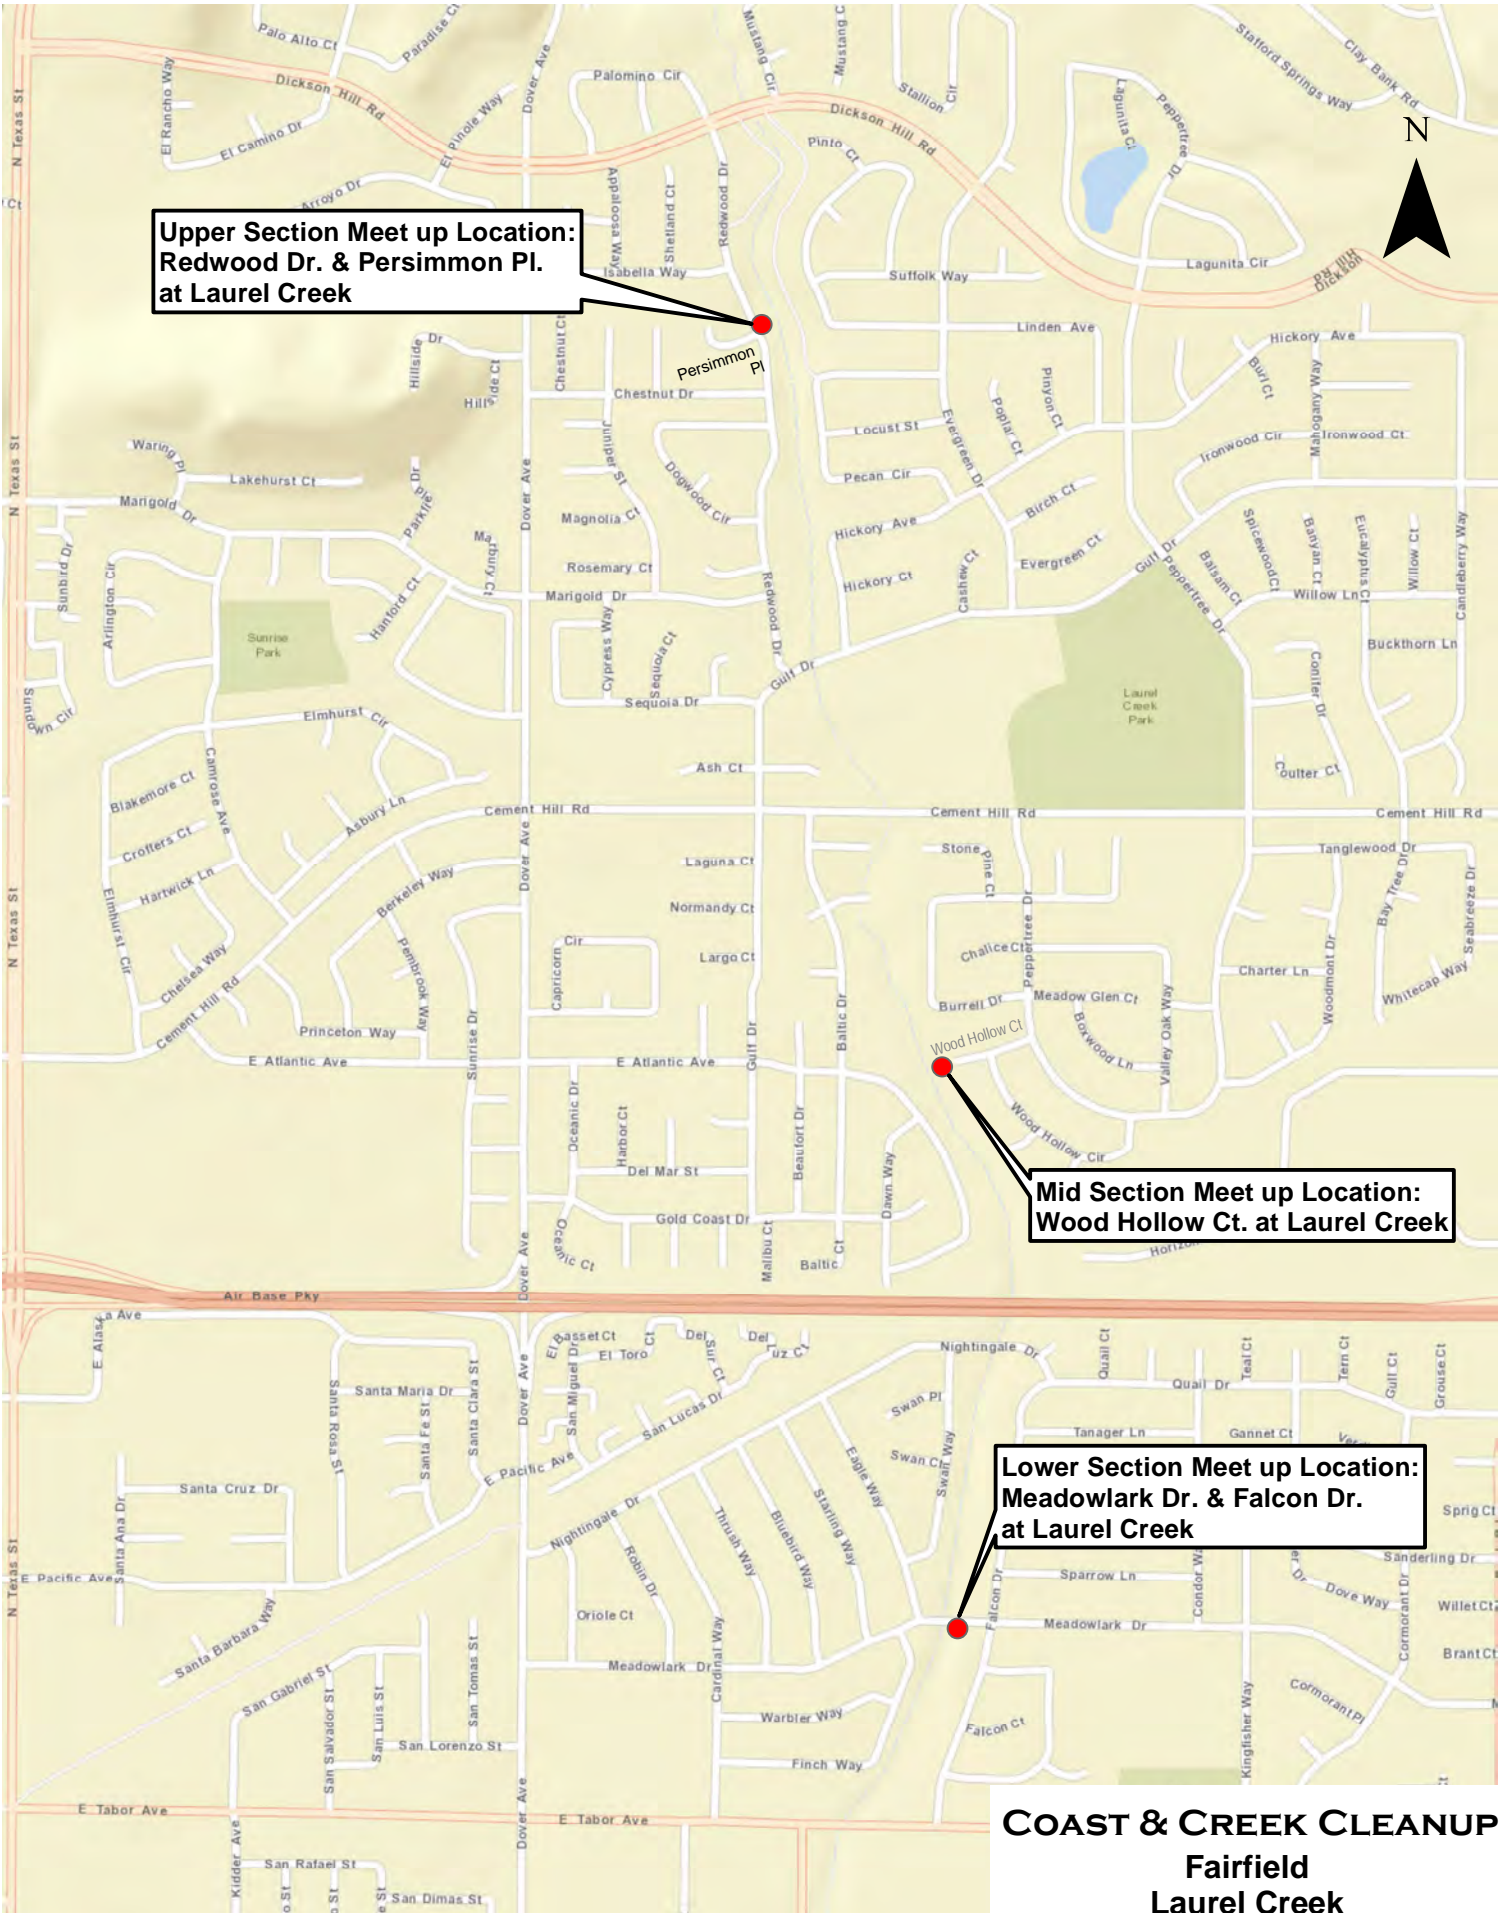

**Upper Section Meet up Location:
Redwood Dr. & Persimmon Pl.
at Laurel Creek**

**Mid Section Meet up Location:
Wood Hollow Ct. at Laurel Creek**

**Lower Section Meet up Location:
Meadowlark Dr. & Falcon Dr.
at Laurel Creek**

**COAST & CREEK CLEANUP
Fairfield
Laurel Creek**