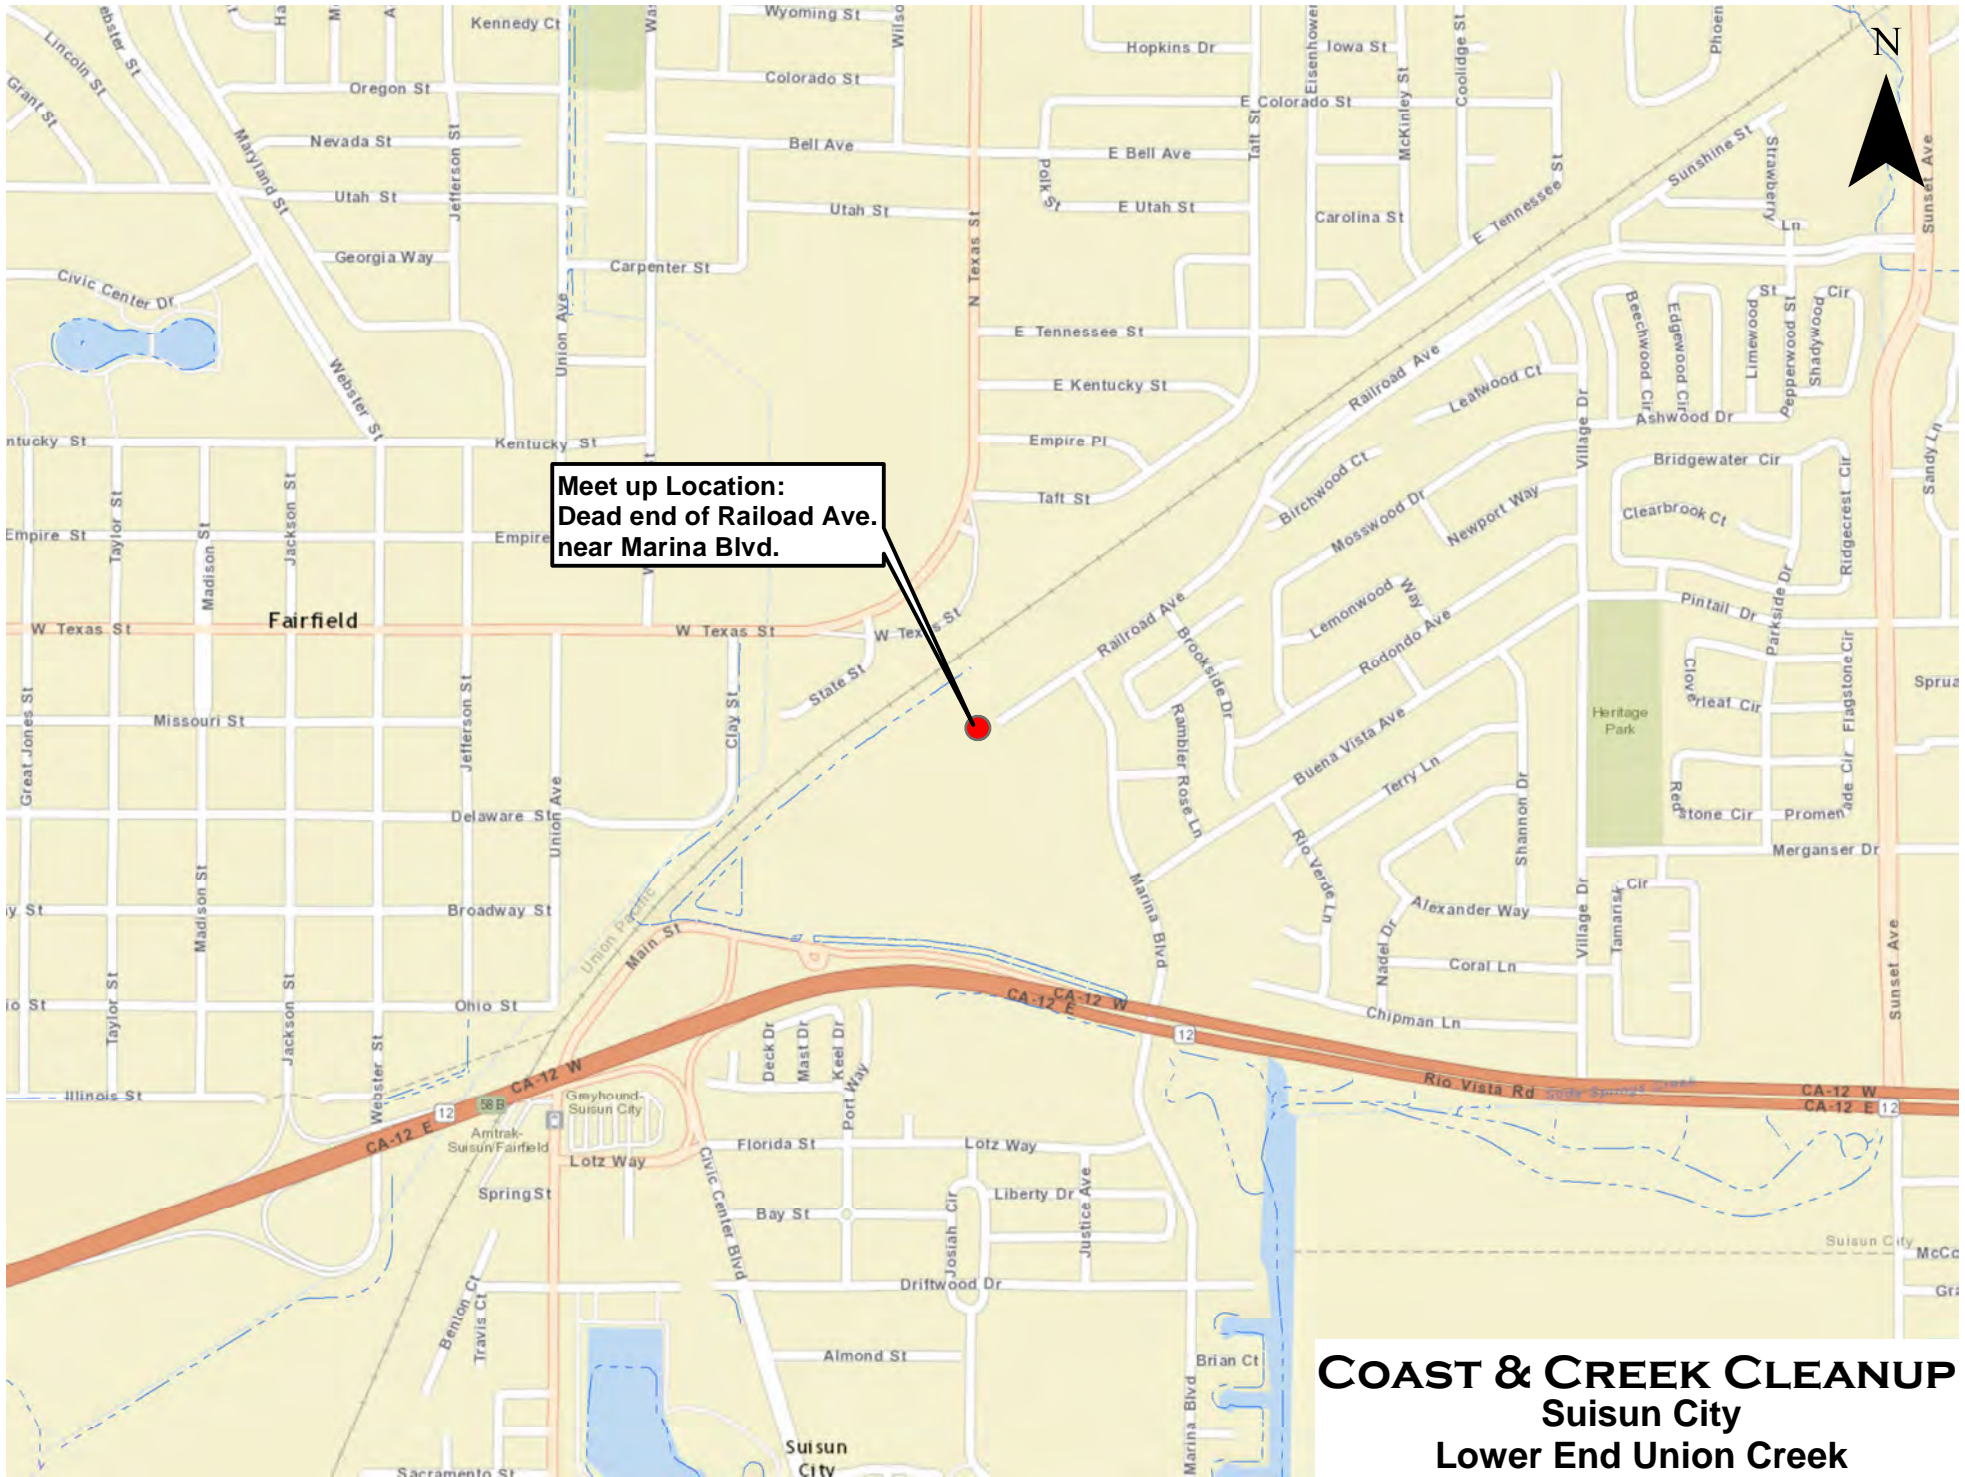

Montezuma Bridge Open Space Meet Up Location:
Grizzly Island Rd at 2nd bridge
approx 6 miles off Hwy. 12

COAST & CREEK CLEANUP
Hill Slough/Rush Ranch and
Montezuma Bridge Open Space

**Upper Section Meet up Location:
Redwood Dr. & Persimmon Pl.
at Laurel Creek**

**Mid Section Meet up Location:
Wood Hollow Ct. at Laurel Creek**

**Lower Section Meet up Location:
Meadowlark Dr. & Falcon Dr.
at Laurel Creek**

**COAST & CREEK CLEANUP
Fairfield
Laurel Creek**

Meet up Location:
Springfield Dr. off Astoria Dr.

COAST & CREEK CLEANUP
Fairfield
Upper Ledgewood Creek

Meet up Location:
Home Depot parking
lot off Auto Mall Pkwy

Sources: Esri, HERE, DeLorme, Esri Japan, METI, Esri China, MapmyIndia, NGCC, © OpenStreetMap Community

COAST & CREEK CLEANUP
Fairfield
Lower LedgeWood Creek

Meet up Location:
Dead end of Railroad Ave.
near Marina Blvd.

COAST & CREEK CLEANUP

Suisun City

Lower End Union Creek

**Meet up Location:
Solano Yacht Club Parking Lot
Turn right at the end of
Civic Center Blvd**