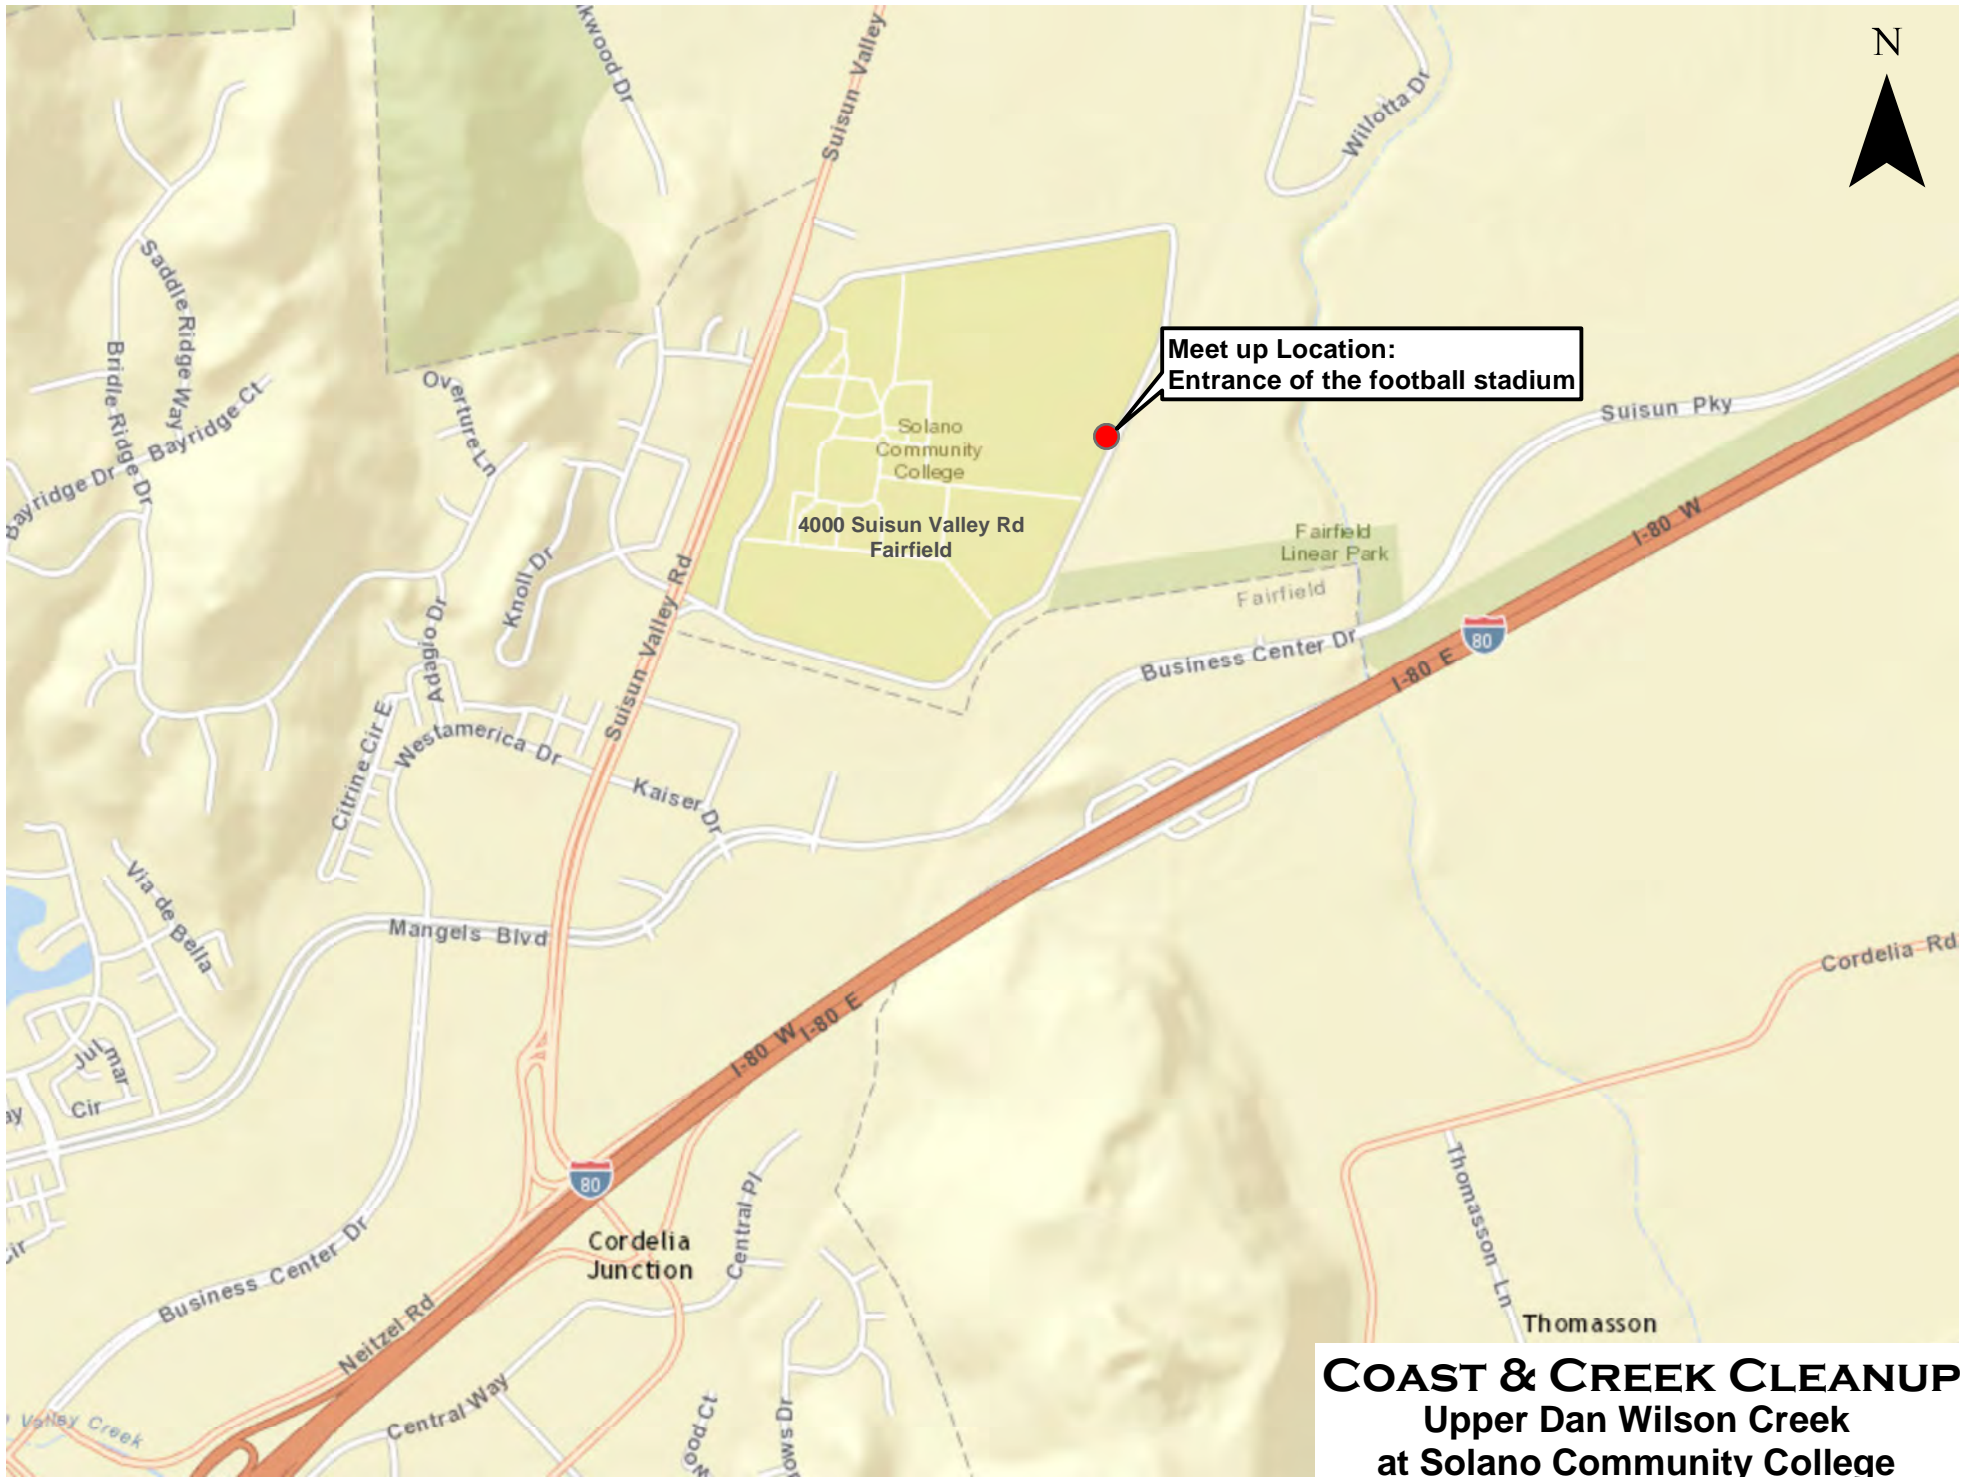

**Meet up Location:
Dead end of Railroad Ave.
near Marina Blvd.**

COAST & CREEK CLEANUP
Suisun City
Lower End Union Creek

COAST & CREEK CLEANUP
Marina Channel at Suisun Slough

Sources: Esri, HERE, DeLorme, USGS, Intermap, increment P Corp., NRCAN, Esri Japan, METI, Esri China (Hong Kong), Esri (Thailand), TomTom, MapmyIndia, © OpenStreetMap contributors, and the GIS User Community

COAST & CREEK CLEANUP
Suisun City
McCoy Creek Bike Path

**Meet up Location:
Parking lot at Hilborn Rd.
and Sanctuary Dr.**

**COAST & CREEK CLEANUP
Serpas Ranch Open Space - Fairfield**

**Meet up Location:
Parking lot on Kellogg St.
off Main St.**

COAST & CREEK CLEANUP
Suisun Boat Ramp /
Peytonia Slough

**Meet up Location:
Parking lot behind Masonic Lodge
412 Travis Blvd.**

**COAST & CREEK CLEANUP
Fairfield
Union Creek**

Meet up Location:
Entrance of the football stadium

4000 Suisun Valley Rd
Fairfield

COAST & CREEK CLEANUP
Upper Dan Wilson Creek
at Solano Community College

**Meet up Location:
End of Cresthaven Ct
off Stockbridge Dr**

COAST & CREEK CLEANUP

Freeborn Creek - Cordelia