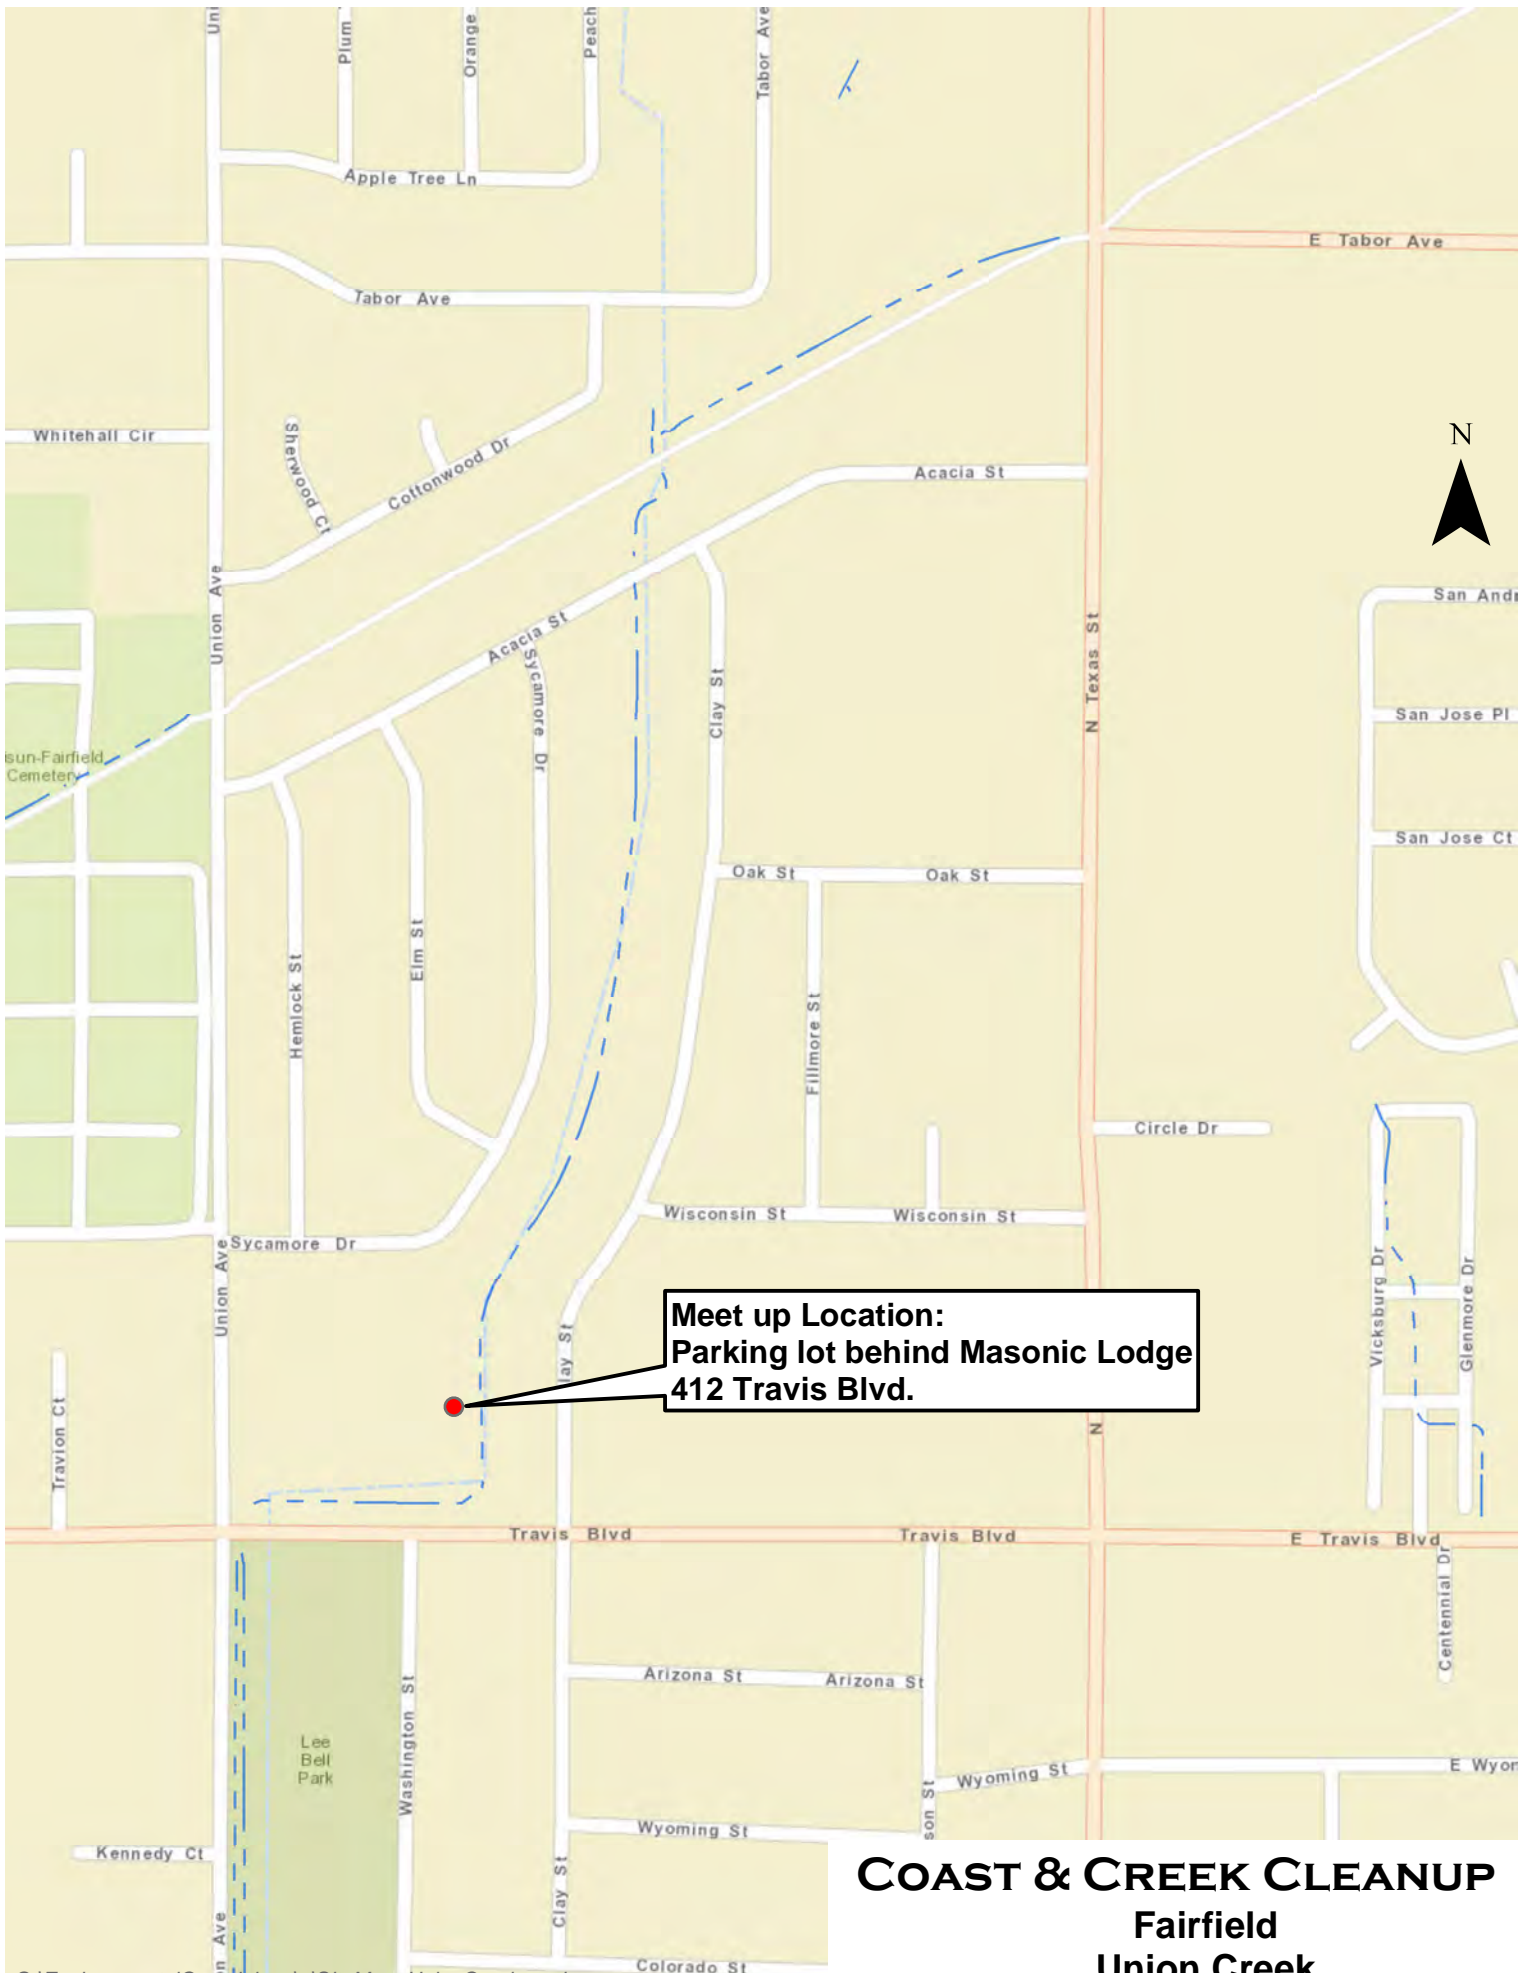

**Lower Section Meet up Location:
Meadowlark Dr. & Falcon Dr.
at Laurel Creek**

**COAST & CREEK CLEANUP
Fairfield
Laurel Creek**

Meet up Location:
Springfield Dr. off Astoria Dr.

COAST & CREEK CLEANUP
Fairfield
Ledgewood Creek

**Meet up Location:
Dead end of Railroad Ave.
near Marina Blvd.**

COAST & CREEK CLEANUP
Suisun City
Lower End Union Creek

COAST & CREEK CLEANUP
Marina Channel at Suisun Slough

Sources: Esri, HERE, DeLorme, USGS, Intermap, increment P Corp., NRCAN, Esri Japan, METI, Esri China (Hong Kong), Esri (Thailand), TomTom, MapmyIndia, © OpenStreetMap contributors, and the GIS User Community

COAST & CREEK CLEANUP
Suisun City
McCoy Creek Bike Path

**Meet up Location:
Parking lot at Hilborn Rd.
and Sanctuary Dr.**

**COAST & CREEK CLEANUP
Serpas Ranch Open Space - Fairfield**

**Meet up Location:
Parking lot on Kellogg St.
off Main St.**

COAST & CREEK CLEANUP
Suisun Boat Ramp /
Peytonia Slough

**Meet up Location:
Parking lot behind Masonic Lodge
412 Travis Blvd.**

**COAST & CREEK CLEANUP
Fairfield
Union Creek**

Meet up Location:
Entrance of the football stadium