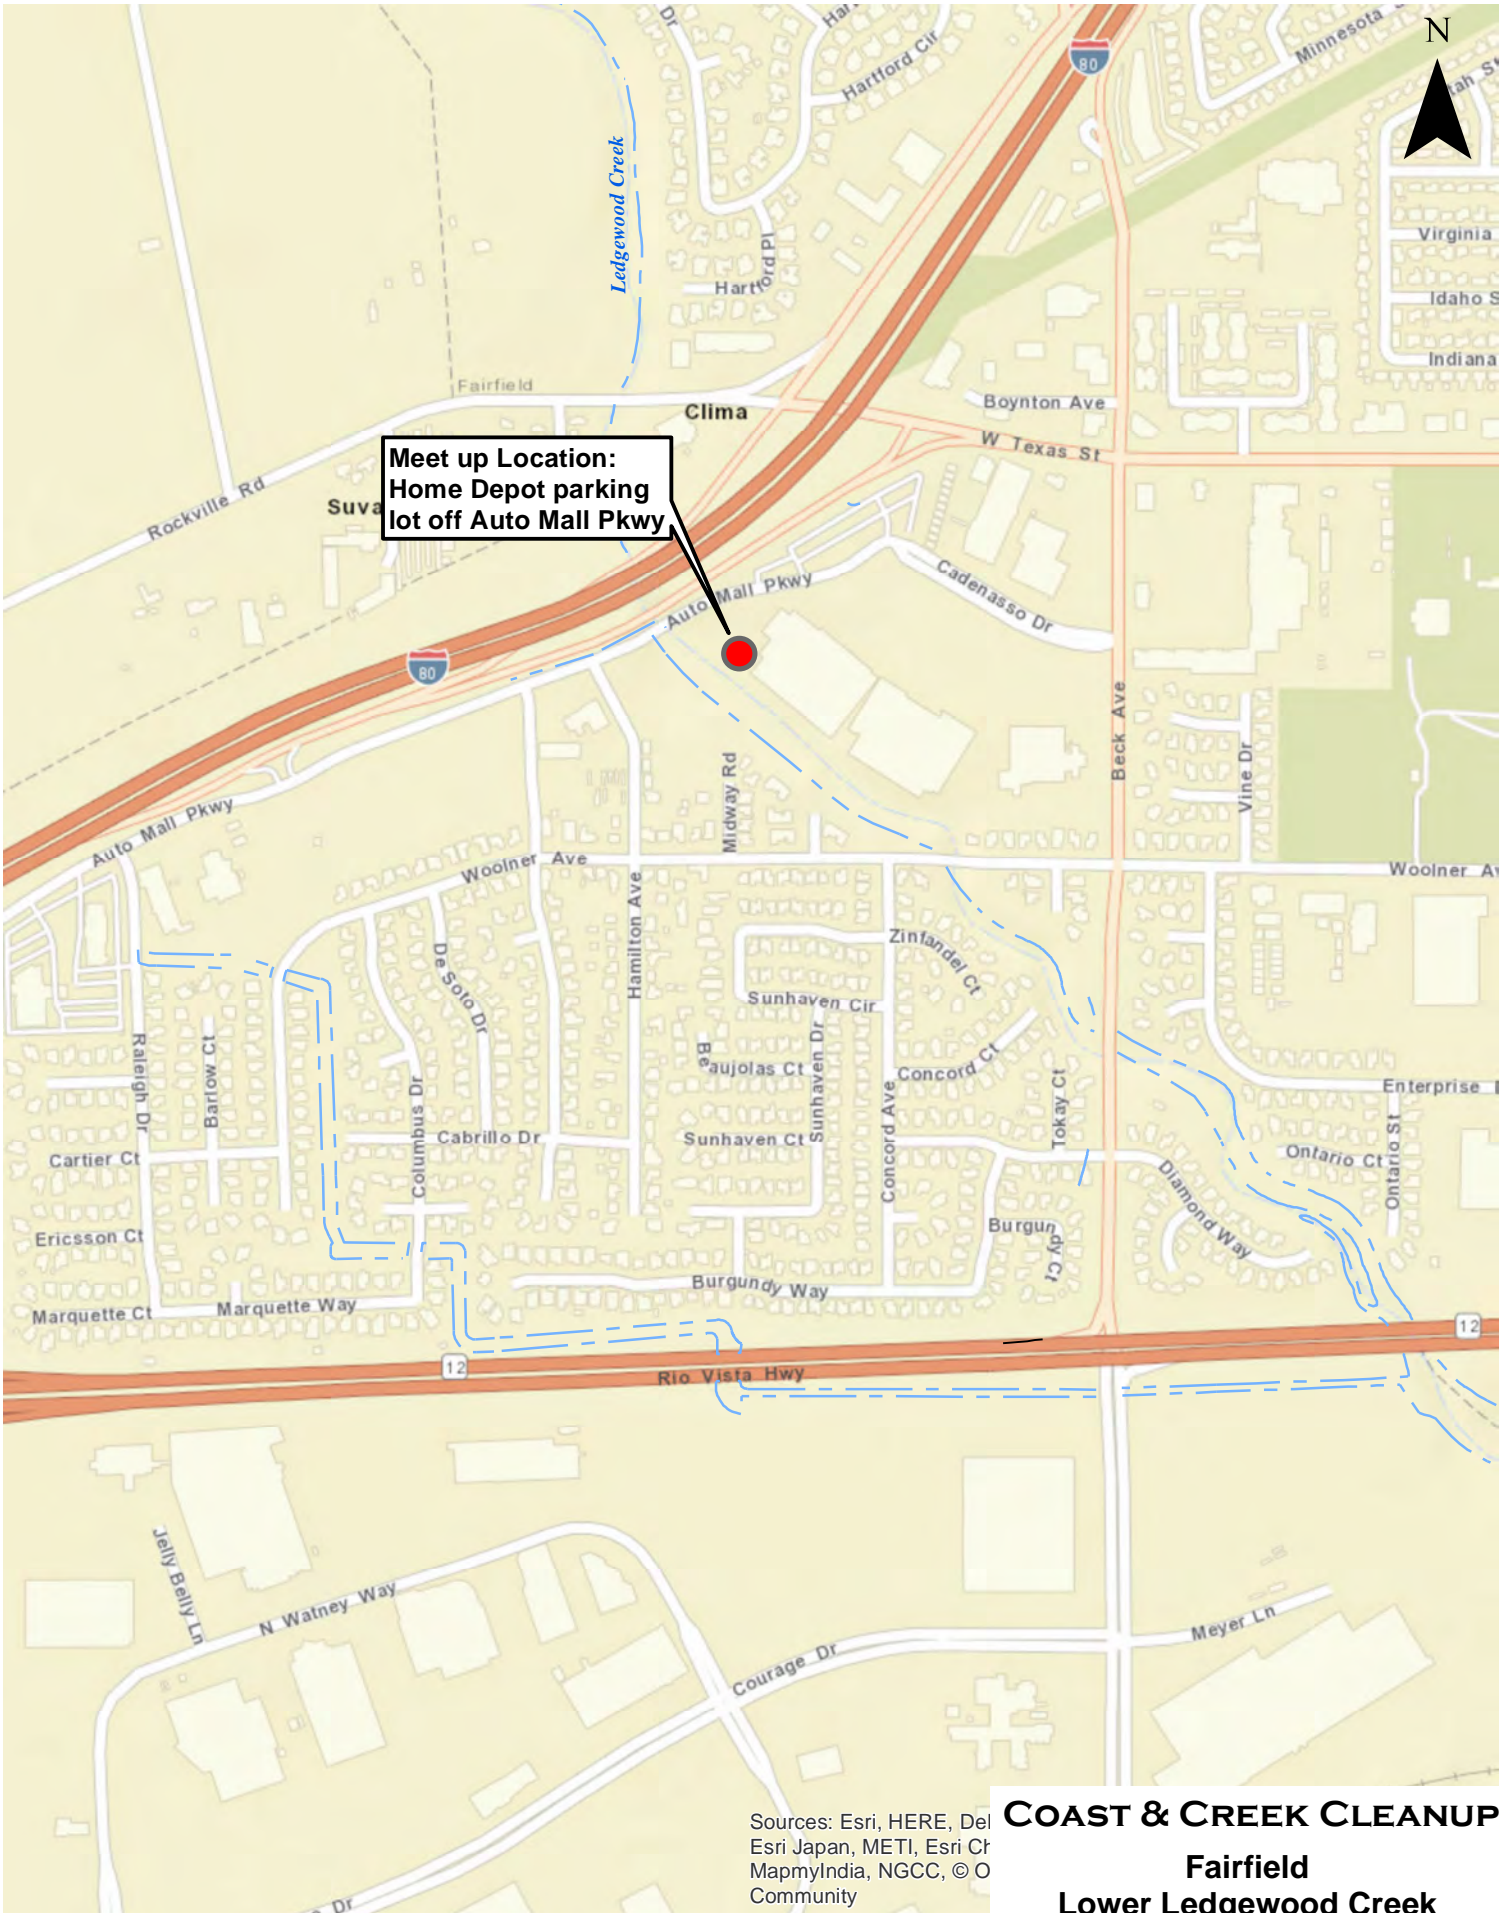

COAST & CREEK CLEANUP
Hill Slough/Rush Ranch
Belden's Landing/Montezuma Bridge

**Upper Section Meet up Location:
Redwood Dr. & Persimmon Pl.
at Laurel Creek**

**Mid Section Meet up Location:
Wood Hollow Ct. at Laurel Creek**

**Lower Section Meet up Location:
Meadowlark Dr. & Falcon Dr.
at Laurel Creek**

**COAST & CREEK CLEANUP
Fairfield
Laurel Creek**

Meet up Location:
Springfield Dr. off Astoria Dr.

COAST & CREEK CLEANUP
Fairfield
Ledgewood Creek

Meet up Location:
Home Depot parking
lot off Auto Mall Pkwy

Sources: Esri, HERE, DeLorme, Esri Japan, METI, Esri China, MapmyIndia, NGCC, © OpenStreetMap Community

COAST & CREEK CLEANUP
Fairfield
Lower LedgeWood Creek

**Meet up Location:
Dead end of Railroad Ave.
near Marina Blvd.**

COAST & CREEK CLEANUP
Suisun City
Lower End Union Creek

COAST & CREEK CLEANUP
Marina Channel at Suisun Slough

Sources: Esri, HERE, DeLorme, USGS, Intermap, increment P Corp., NRCAN, Esri Japan, METI, Esri China (Hong Kong), Esri (Thailand), TomTom, MapmyIndia, © OpenStreetMap contributors, and the GIS User Community