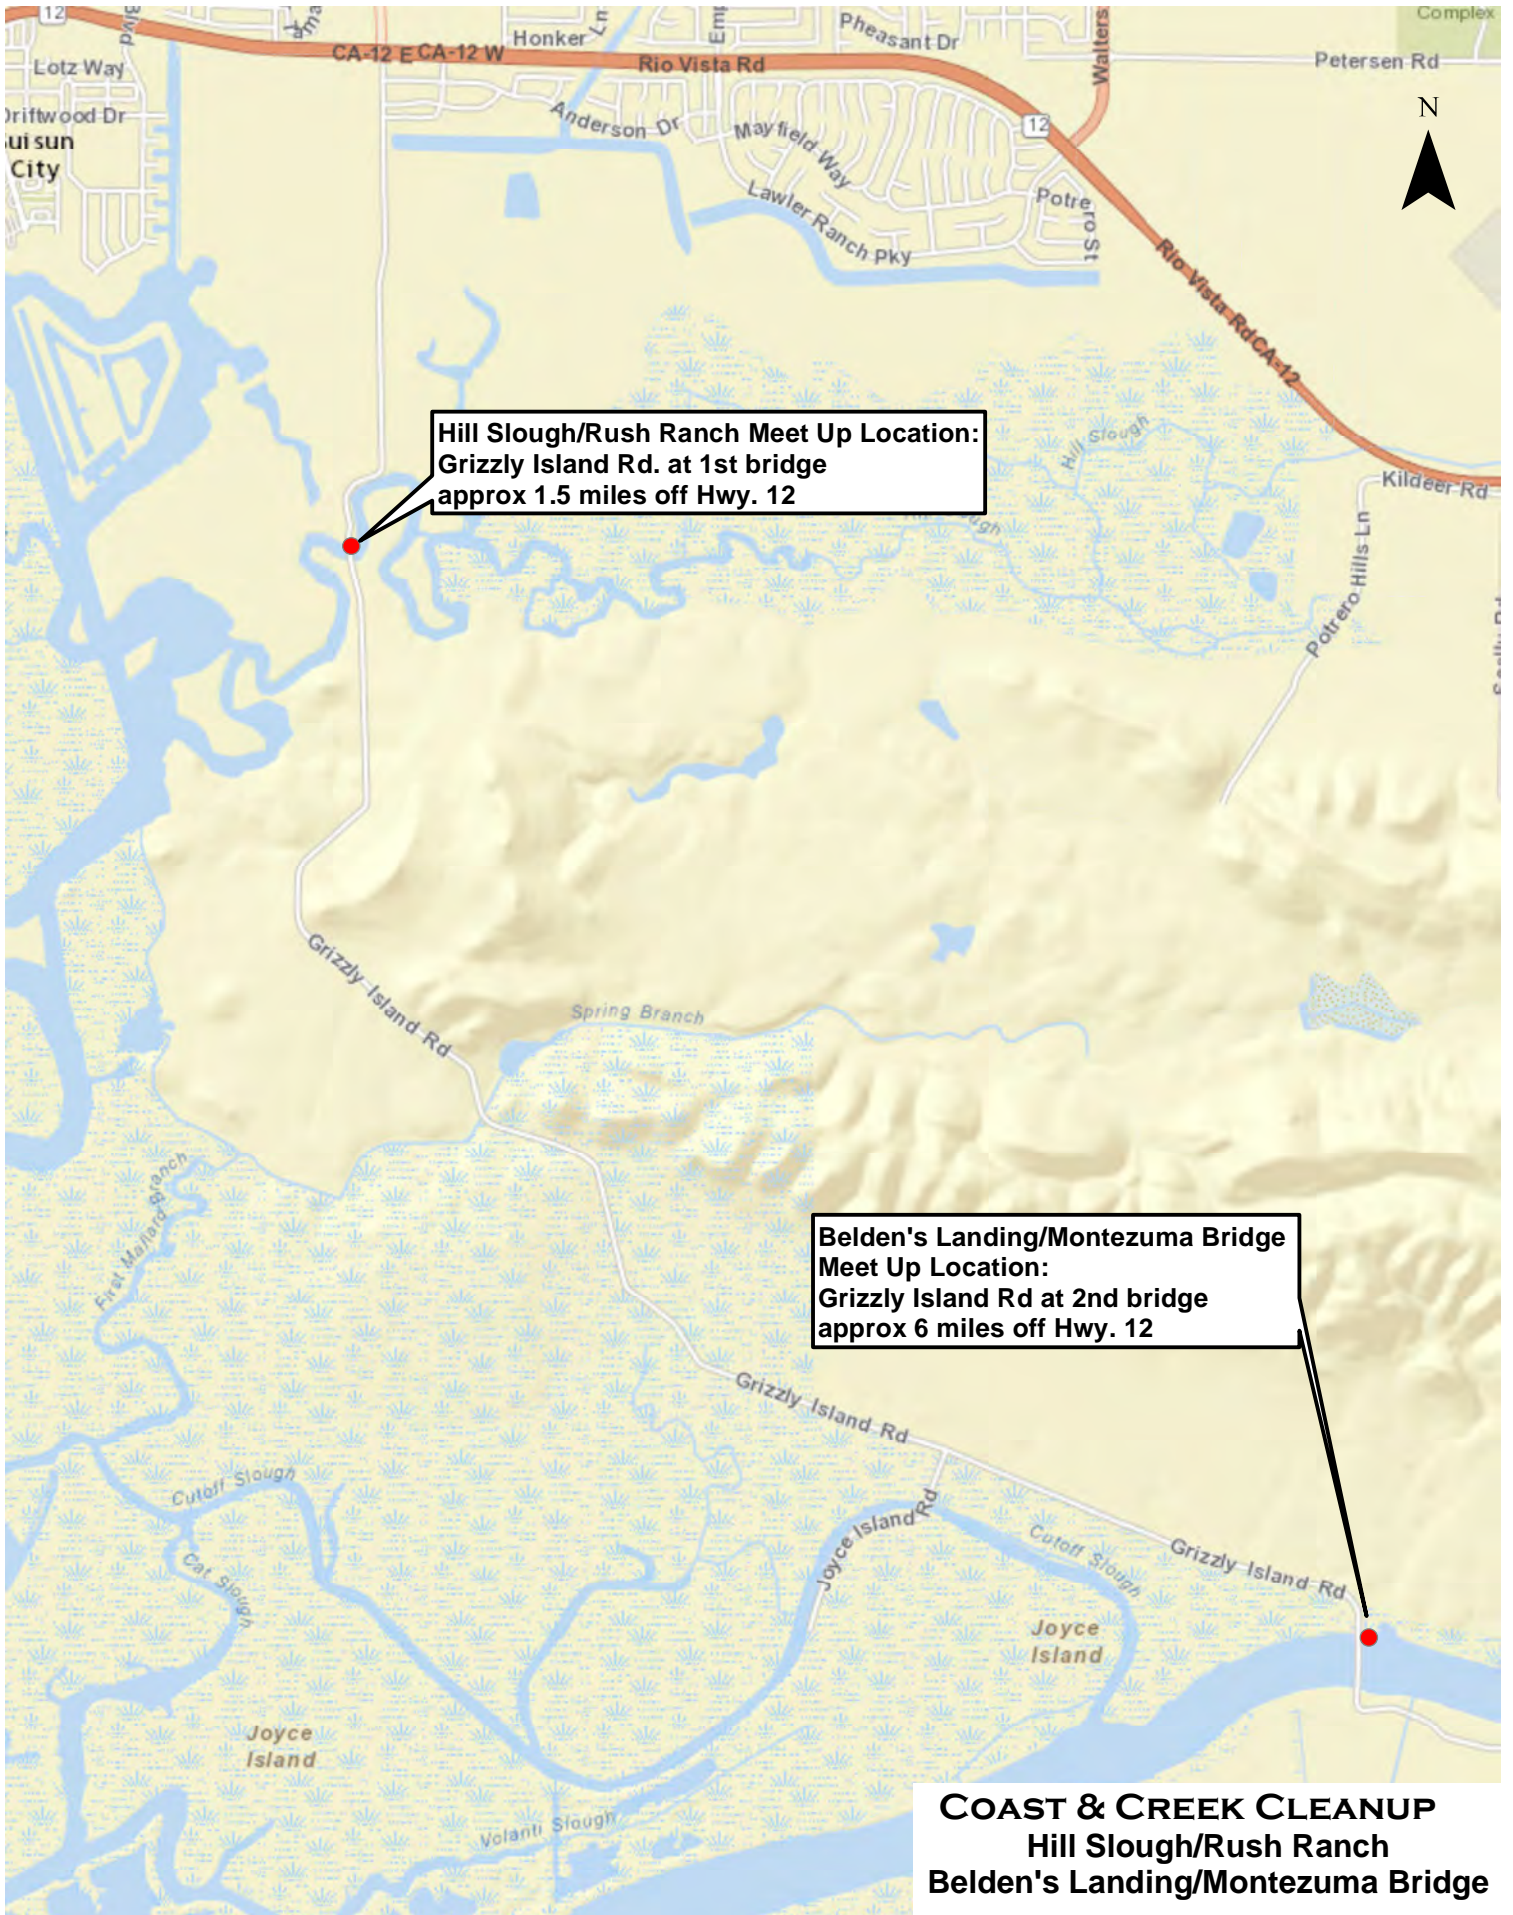

COAST & CREEK CLEANUP
Cordelia
American Canyon Creek

Meet up Location:
 End of Lookout Hill Rd.
 off Central Pl. & Pittman Rd.
 Parking on street, do NOT
 park in business lot.

COAST & CREEK CLEANUP
 Fairfield
 Dan Wilson Creek

Meet up Location:
Intersection of Lotz Way and Marina Blvd

COAST & CREEK CLEANUP

Grizzly Island Trail

Sources: Esri, HERE, DeLorme, USGS, Intermap, increment P Corp., NRCAN, Esri Japan, METI, Esri China (Hong Kong), Esri (Th

Hill Slough/Rush Ranch Meet Up Location:
Grizzly Island Rd. at 1st bridge
approx 1.5 miles off Hwy. 12

Belden's Landing/Montezuma Bridge Meet Up Location:
Grizzly Island Rd at 2nd bridge
approx 6 miles off Hwy. 12

**Lower Section Meet up Location:
Meadowlark Dr. & Falcon Dr.
at Laurel Creek**

**COAST & CREEK CLEANUP
Fairfield
Laurel Creek**

Meet up Location:
Springfield Dr. off Astoria Dr.

COAST & CREEK CLEANUP
Fairfield
Ledgewood Creek