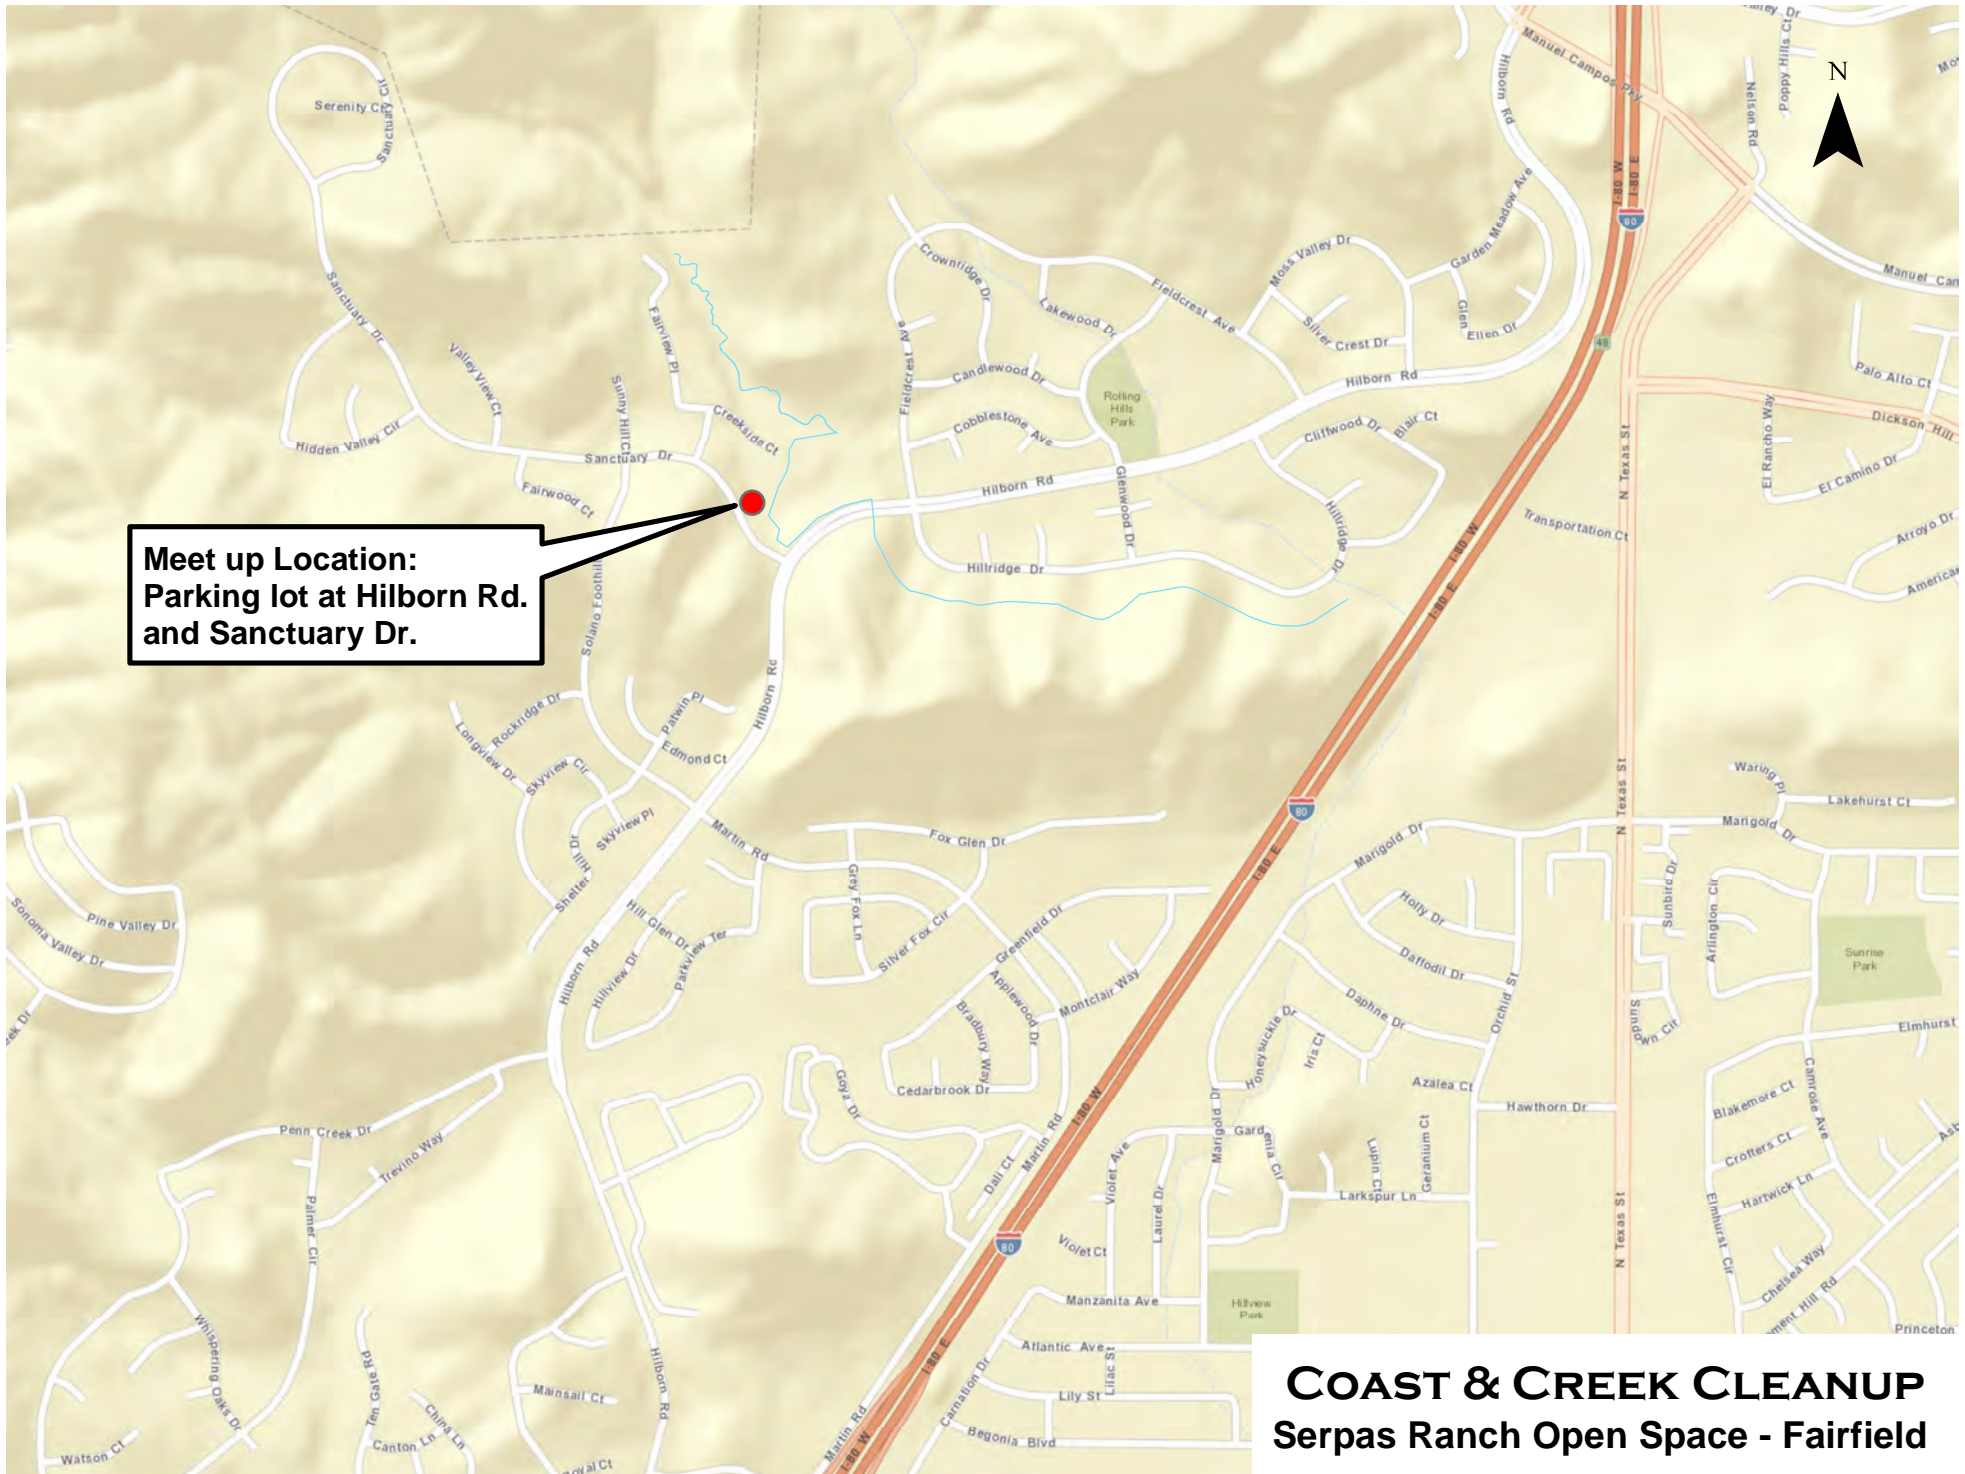

**Lower Section Meet up Location:
Meadowlark Dr. & Falcon Dr.
at Laurel Creek**

**COAST & CREEK CLEANUP
Fairfield
Laurel Creek**

Meet up Location:
Springfield Dr. off Astoria Dr.

COAST & CREEK CLEANUP
Fairfield
Ledgewood Creek

Meet up Location:
Home Depot parking
lot off Auto Mall Pkwy

Sources: Esri, HERE, DeLorme, Esri Japan, METI, Esri China, MapmyIndia, NGCC, © OpenStreetMap Community

COAST & CREEK CLEANUP
Fairfield
Lower LedgeWood Creek

**Meet up Location:
Dead end of Railroad Ave.
near Marina Blvd.**

COAST & CREEK CLEANUP
Suisun City
Lower End Union Creek

COAST & CREEK CLEANUP
Marina Channel at Suisun Slough

Sources: Esri, HERE, DeLorme, USGS, Intermap, increment P Corp., NRCAN, Esri Japan, METI, Esri China (Hong Kong), Esri (Thailand), TomTom, MapmyIndia, © OpenStreetMap contributors, and the GIS User Community

COAST & CREEK CLEANUP
Suisun City
McCoy Creek Bike Path

**Meet up Location:
Parking lot at Hilborn Rd.
and Sanctuary Dr.**

**COAST & CREEK CLEANUP
Serpas Ranch Open Space - Fairfield**

**Meet up Location:
Parking lot on Kellogg St.
off Main St.**