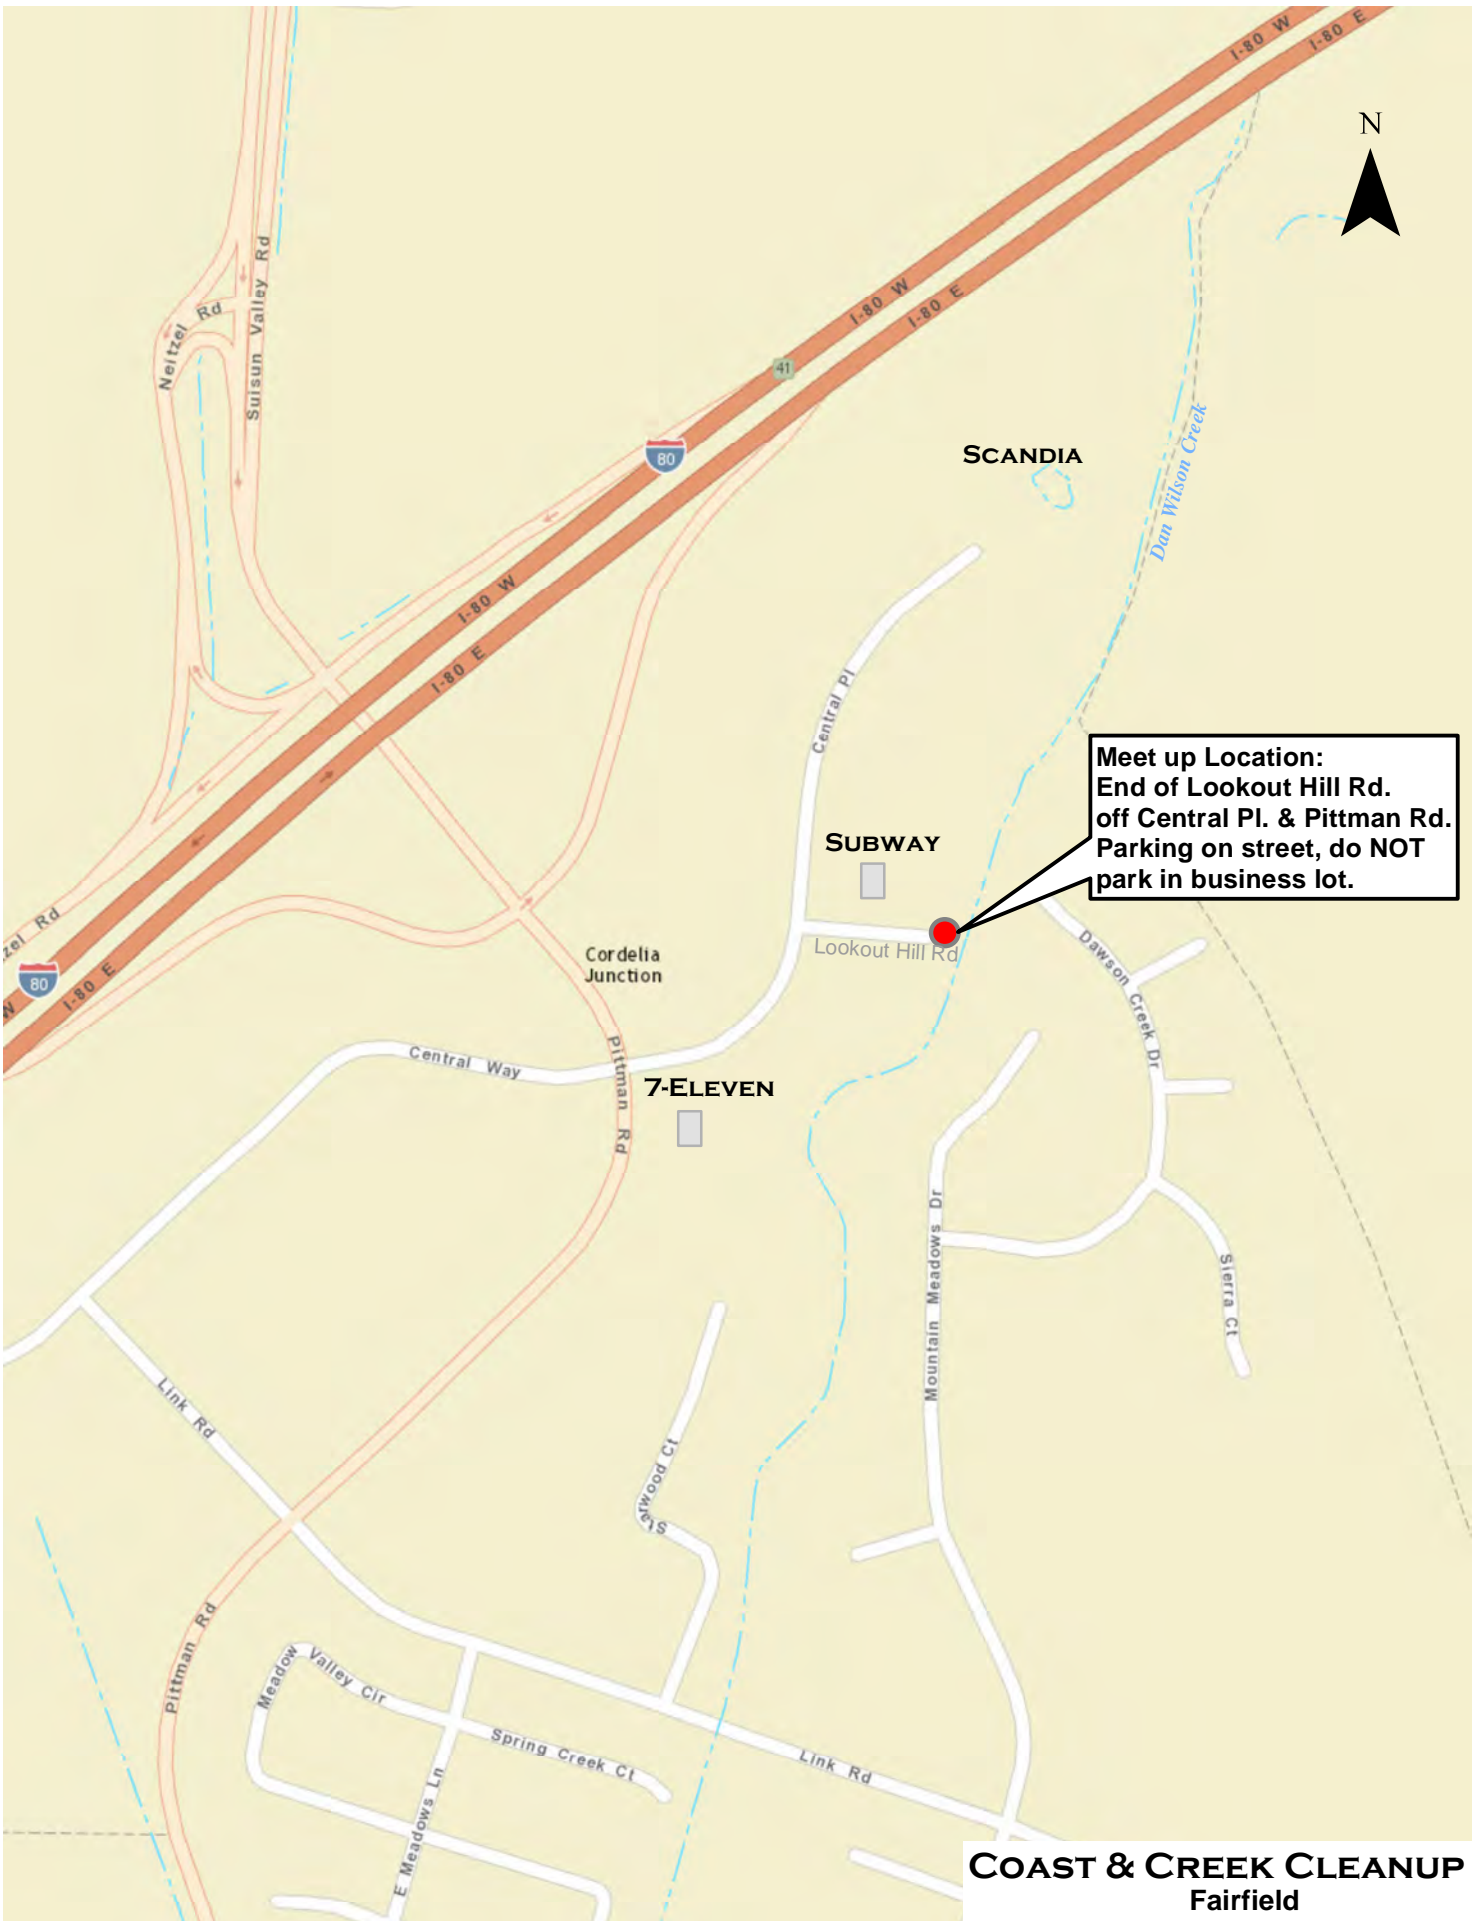

COAST & CREEK CLEANUP
Cordelia
American Canyon Creek

Meet up Location:
 End of Lookout Hill Rd.
 off Central Pl. & Pittman Rd.
 Parking on street, do NOT
 park in business lot.

COAST & CREEK CLEANUP
 Fairfield
 Dan Wilson Creek

Meet up Location:
Intersection of Lotz Way and Marina Blvd

COAST & CREEK CLEANUP

Grizzly Island Trail

Sources: Esri, HERE, DeLorme, USGS, Intermap, increment P Corp., NRCAN, Esri Japan, METI, Esri China (Hong Kong), Esri (Th

**Lower Section Meet up Location:
Meadowlark Dr. & Falcon Dr.
at Laurel Creek**

**COAST & CREEK CLEANUP
Fairfield
Laurel Creek**

Meet up Location:
Springfield Dr. off Astoria Dr.

COAST & CREEK CLEANUP
Fairfield
Ledgewood Creek

Meet up Location:
Home Depot parking
lot off Auto Mall Pkwy

Sources: Esri, HERE, DeLorme, Esri Japan, METI, Esri China, MapmyIndia, NGCC, © OpenStreetMap Community

COAST & CREEK CLEANUP
Fairfield
Lower LedgeWood Creek