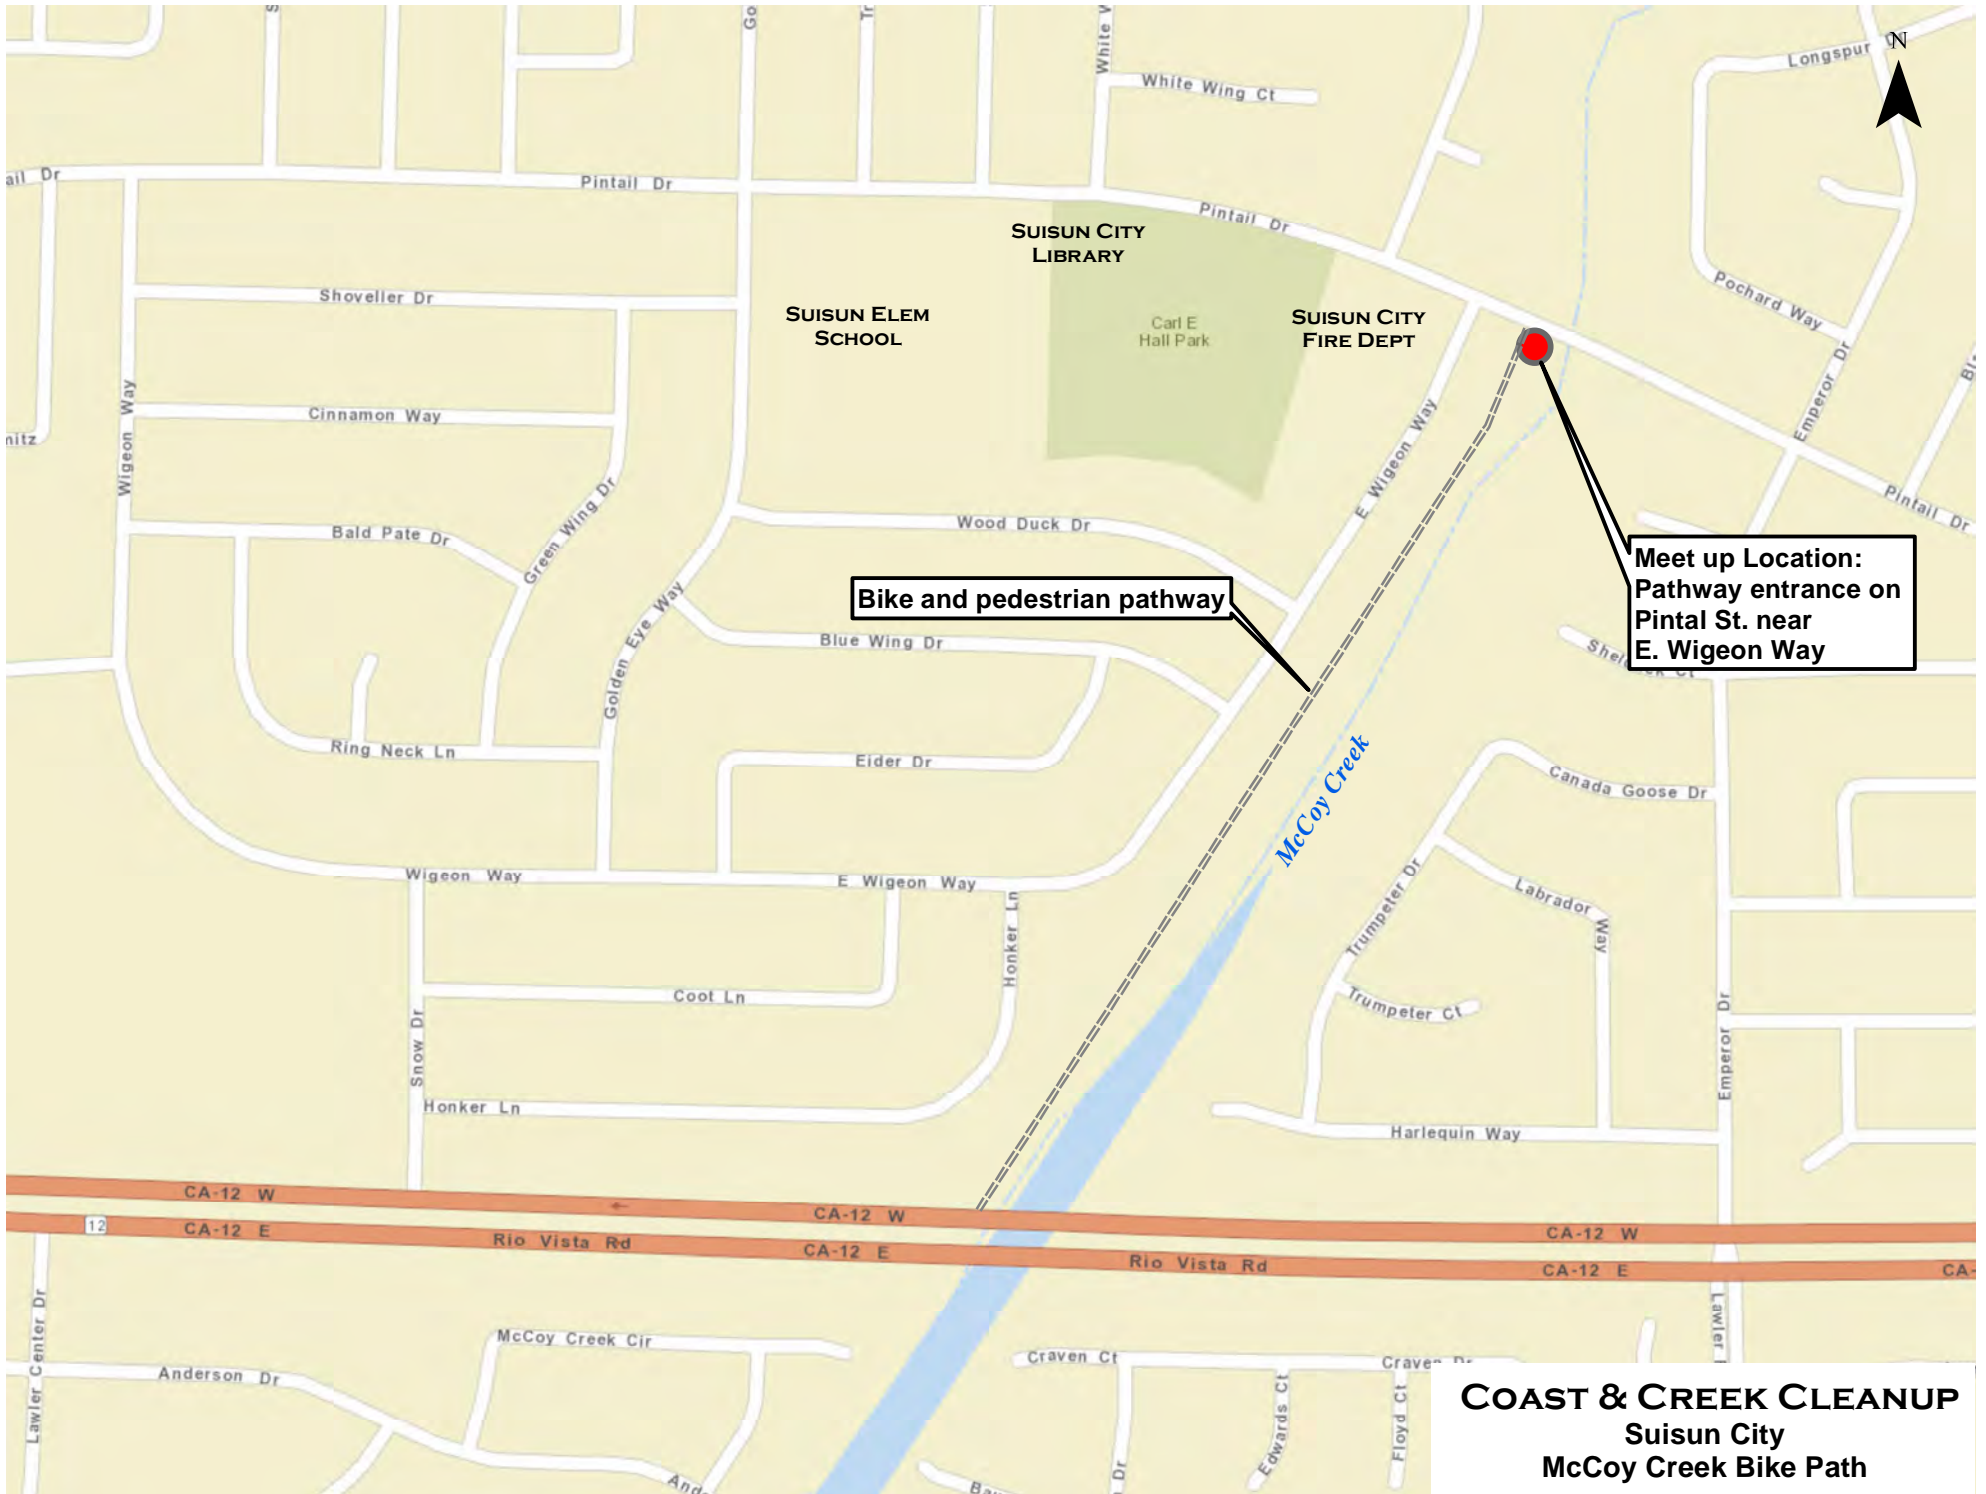

**Lower Section Meet up Location:
Meadowlark Dr. & Falcon Dr.
at Laurel Creek**

**COAST & CREEK CLEANUP
Fairfield
Laurel Creek**

Meet up Location:
Springfield Dr. off Astoria Dr.

COAST & CREEK CLEANUP
Fairfield
Ledgewood Creek

Meet up Location:
Home Depot parking
lot off Auto Mall Pkwy

Sources: Esri, HERE, DeLorme, Esri Japan, METI, Esri China, MapmyIndia, NGCC, © OpenStreetMap Community

COAST & CREEK CLEANUP
Fairfield
Lower LedgeWood Creek

**Meet up Location:
Dead end of Railroad Ave.
near Marina Blvd.**

COAST & CREEK CLEANUP
Suisun City
Lower End Union Creek

COAST & CREEK CLEANUP
Marina Channel at Suisun Slough

Sources: Esri, HERE, DeLorme, USGS, Intermap, increment P Corp., NRCAN, Esri Japan, METI, Esri China (Hong Kong), Esri (Thailand), TomTom, MapmyIndia, © OpenStreetMap contributors, and the GIS User Community

COAST & CREEK CLEANUP
Suisun City
McCoy Creek Bike Path

**Meet up Location:
Parking lot at Hilborn Rd.
and Sanctuary Dr.**

**COAST & CREEK CLEANUP
Serpas Ranch Open Space - Fairfield**

**Meet up Location:
Parking lot on Kellogg St.
off Main St.**