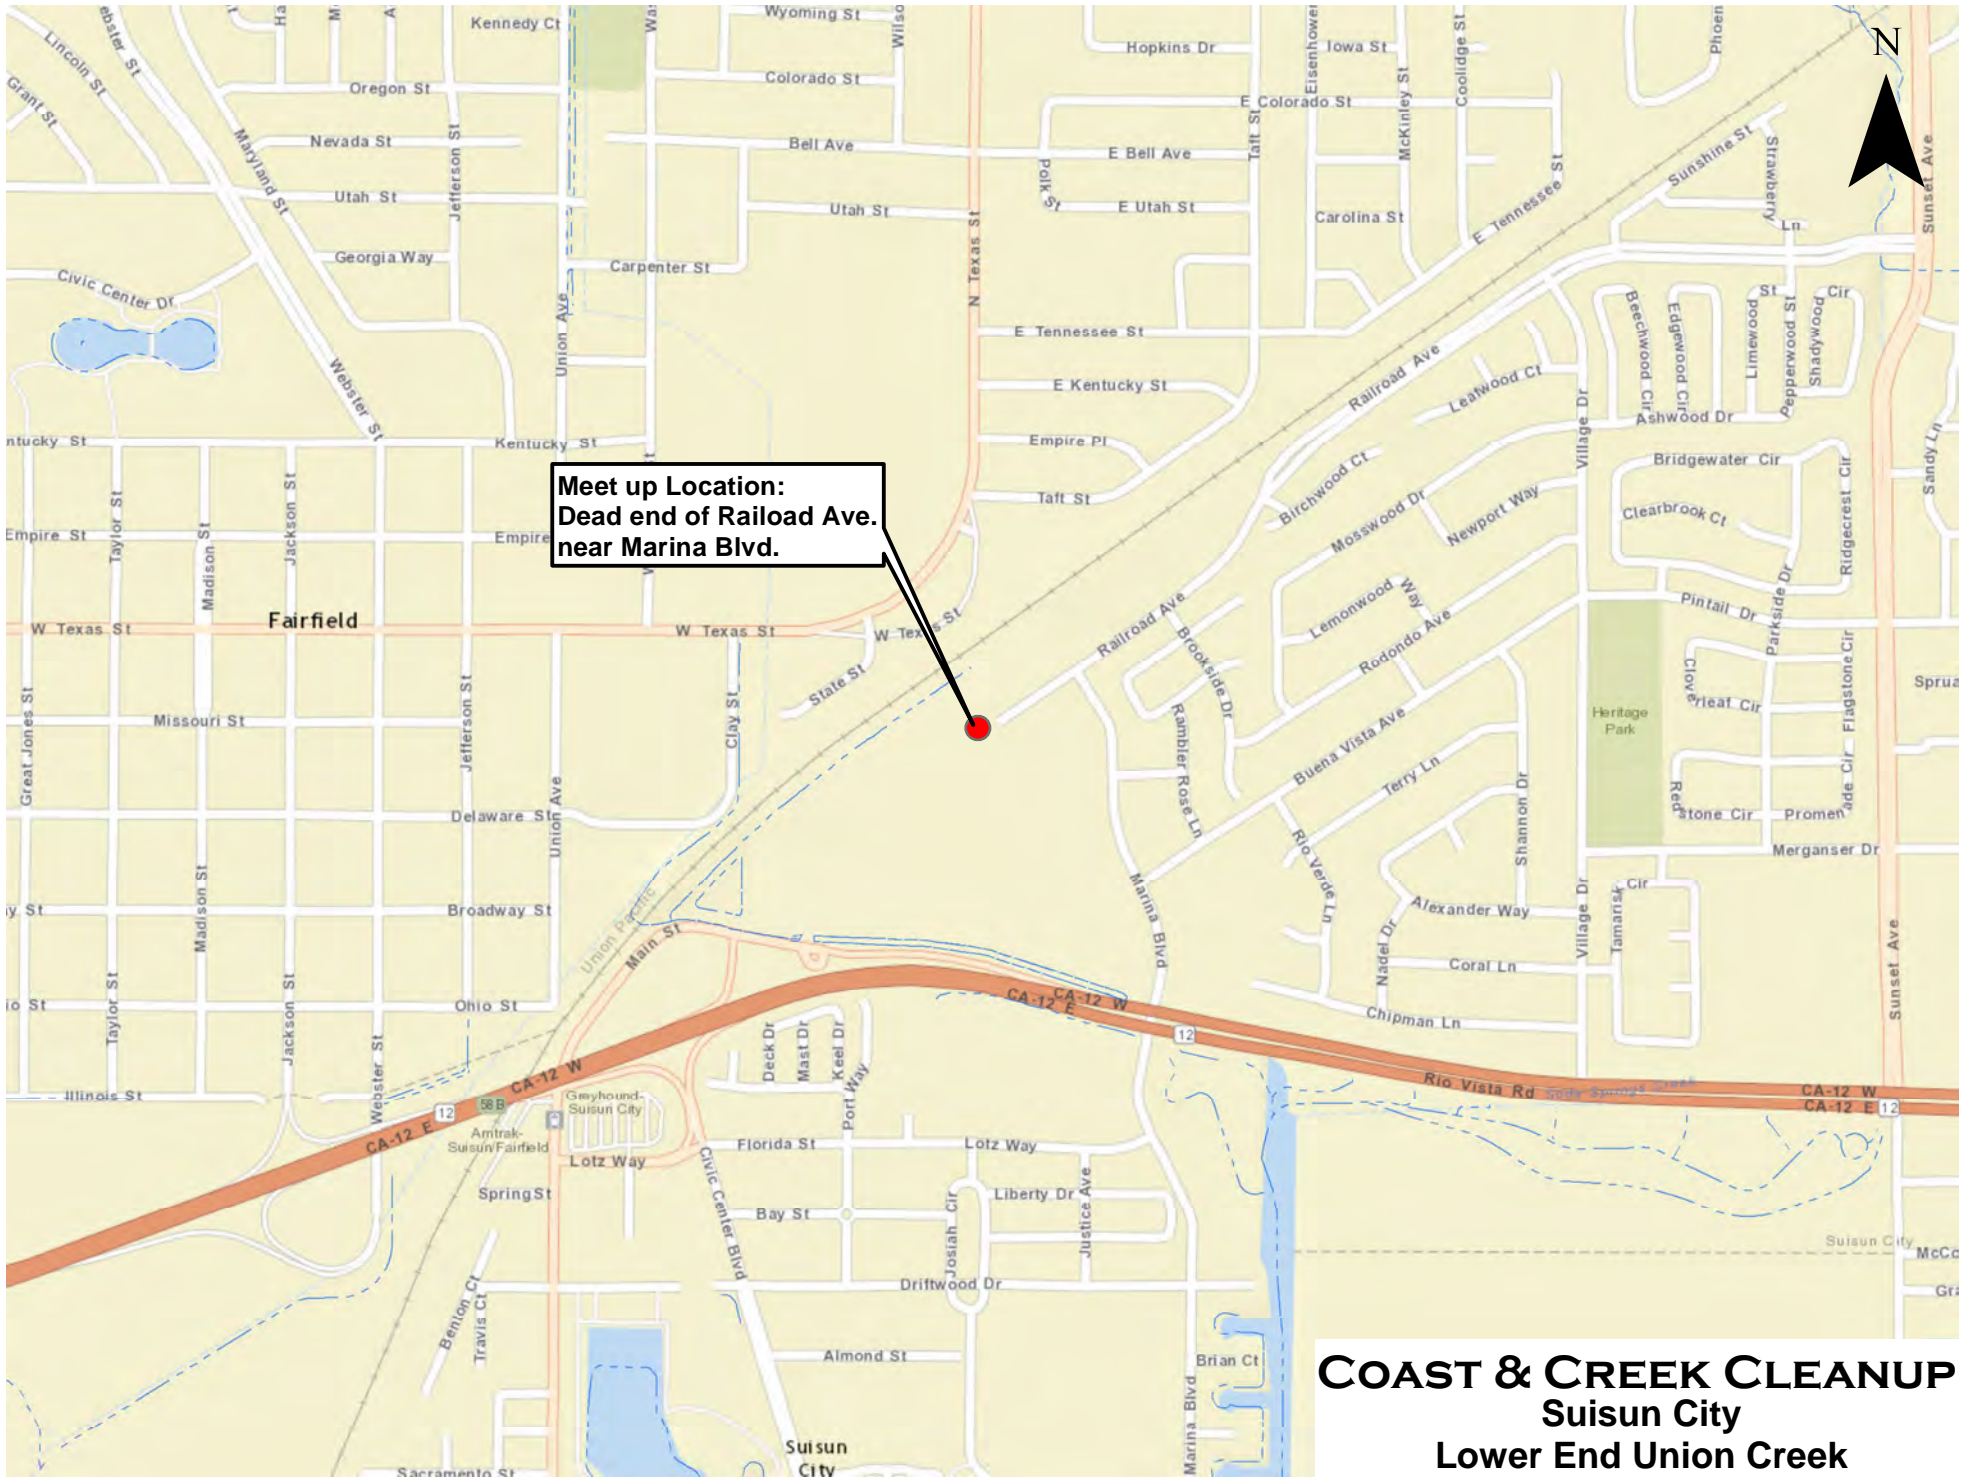

COAST & CREEK CLEANUP
Hill Slough/Rush Ranch
Belden's Landing/Montezuma Bridge

**Upper Section Meet up Location:
Redwood Dr. & Persimmon Pl.
at Laurel Creek**

**Mid Section Meet up Location:
Wood Hollow Ct. at Laurel Creek**

**Lower Section Meet up Location:
Meadowlark Dr. & Falcon Dr.
at Laurel Creek**

**COAST & CREEK CLEANUP
Fairfield
Laurel Creek**

Meet up Location:
Springfield Dr. off Astoria Dr.

COAST & CREEK CLEANUP
Fairfield
Ledgewood Creek

Meet up Location:
Home Depot parking
lot off Auto Mall Pkwy

Sources: Esri, HERE, DeLorme, Esri Japan, METI, Esri China, MapmyIndia, NGCC, © OpenStreetMap Community

COAST & CREEK CLEANUP
Fairfield
Lower LedgeWood Creek

**Meet up Location:
Dead end of Railroad Ave.
near Marina Blvd.**

COAST & CREEK CLEANUP
Suisun City
Lower End Union Creek

COAST & CREEK CLEANUP
Marina Channel at Suisun Slough

Sources: Esri, HERE, DeLorme, USGS, Intermap, increment P Corp., NRCAN, Esri Japan, METI, Esri China (Hong Kong), Esri (Thailand), TomTom, MapmyIndia, © OpenStreetMap contributors, and the GIS User Community