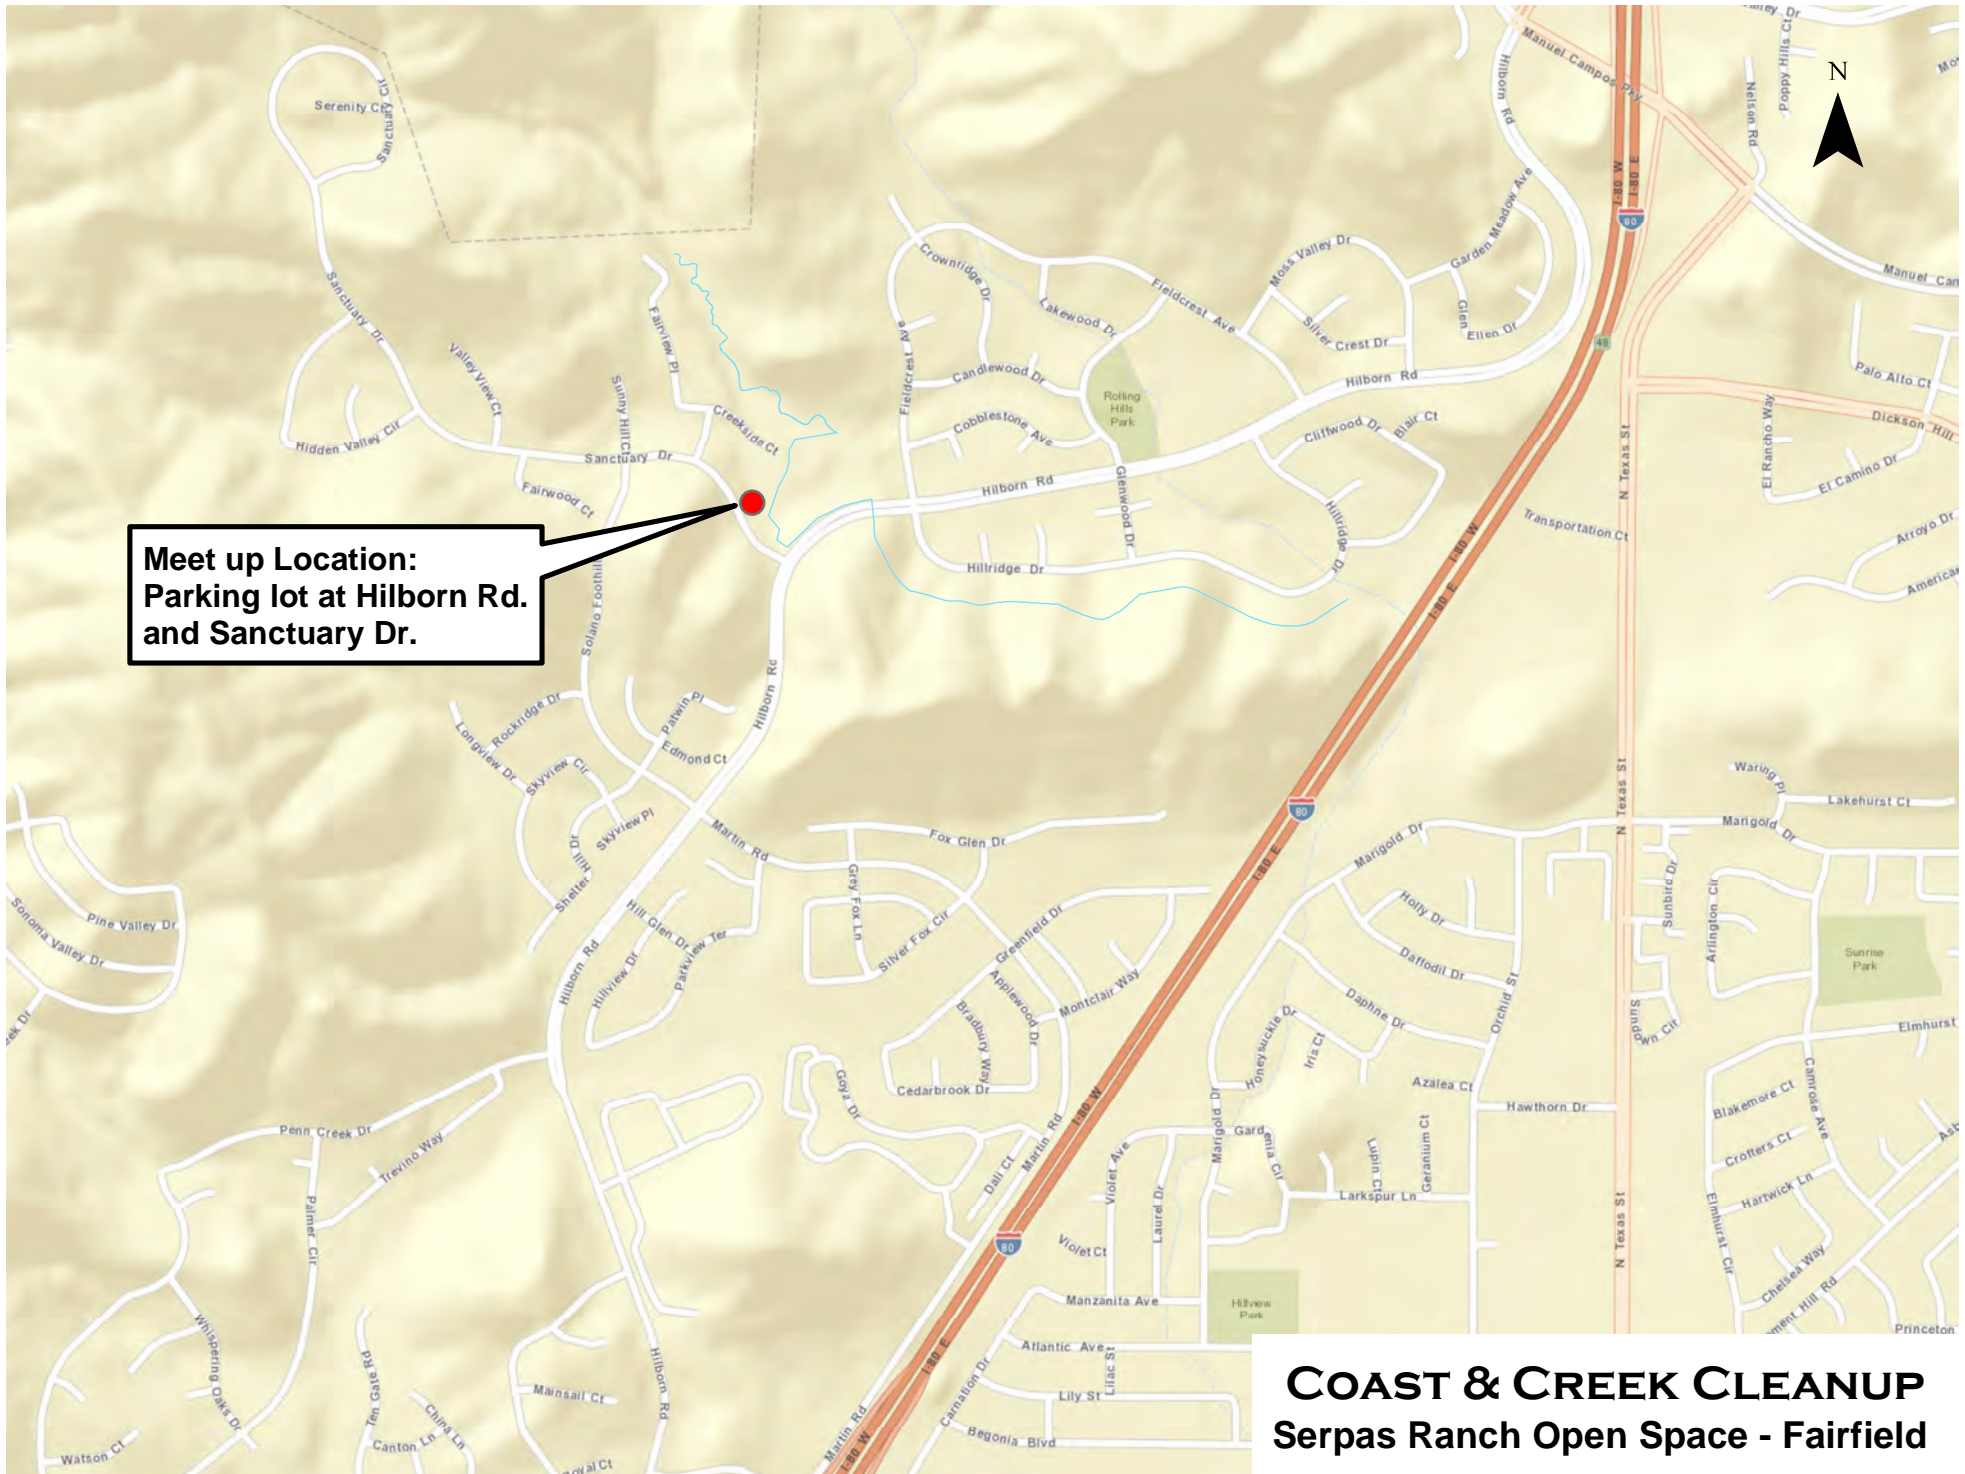

**COAST & CREEK CLEANUP
Fairfield
Laurel Creek**

Meet up Location:
Springfield Dr. off Astoria Dr.

COAST & CREEK CLEANUP
Fairfield
Upper Ledgewood Creek

Meet up Location:
Home Depot parking
lot off Auto Mall Pkwy

Sources: Esri, HERE, DeLorme, Esri Japan, METI, Esri China, MapmyIndia, NGCC, © OpenStreetMap Community

COAST & CREEK CLEANUP
Fairfield
Lower LedgeWood Creek

Meet up Location:
Dead end of Railroad Ave.
near Marina Blvd.

COAST & CREEK CLEANUP
Suisun City
Lower End Union Creek

COAST & CREEK CLEANUP
Marina Channel at Suisun Slough

Sources: Esri, HERE, DeLorme, USGS, Intermap, increment P Corp., NRCAN, Esri Japan, METI, Esri China (Hong Kong), Esri (Thailand), TomTom, MapmyIndia, © OpenStreetMap contributors, and the GIS User Community

COAST & CREEK CLEANUP
Suisun City
McCoy Creek Bike Path

**Meet up Location:
Parking lot at Hilborn Rd.
and Sanctuary Dr.**

**COAST & CREEK CLEANUP
Serpas Ranch Open Space - Fairfield**

Meet up Location:
Parking lot on Kellogg St.
off Main St.