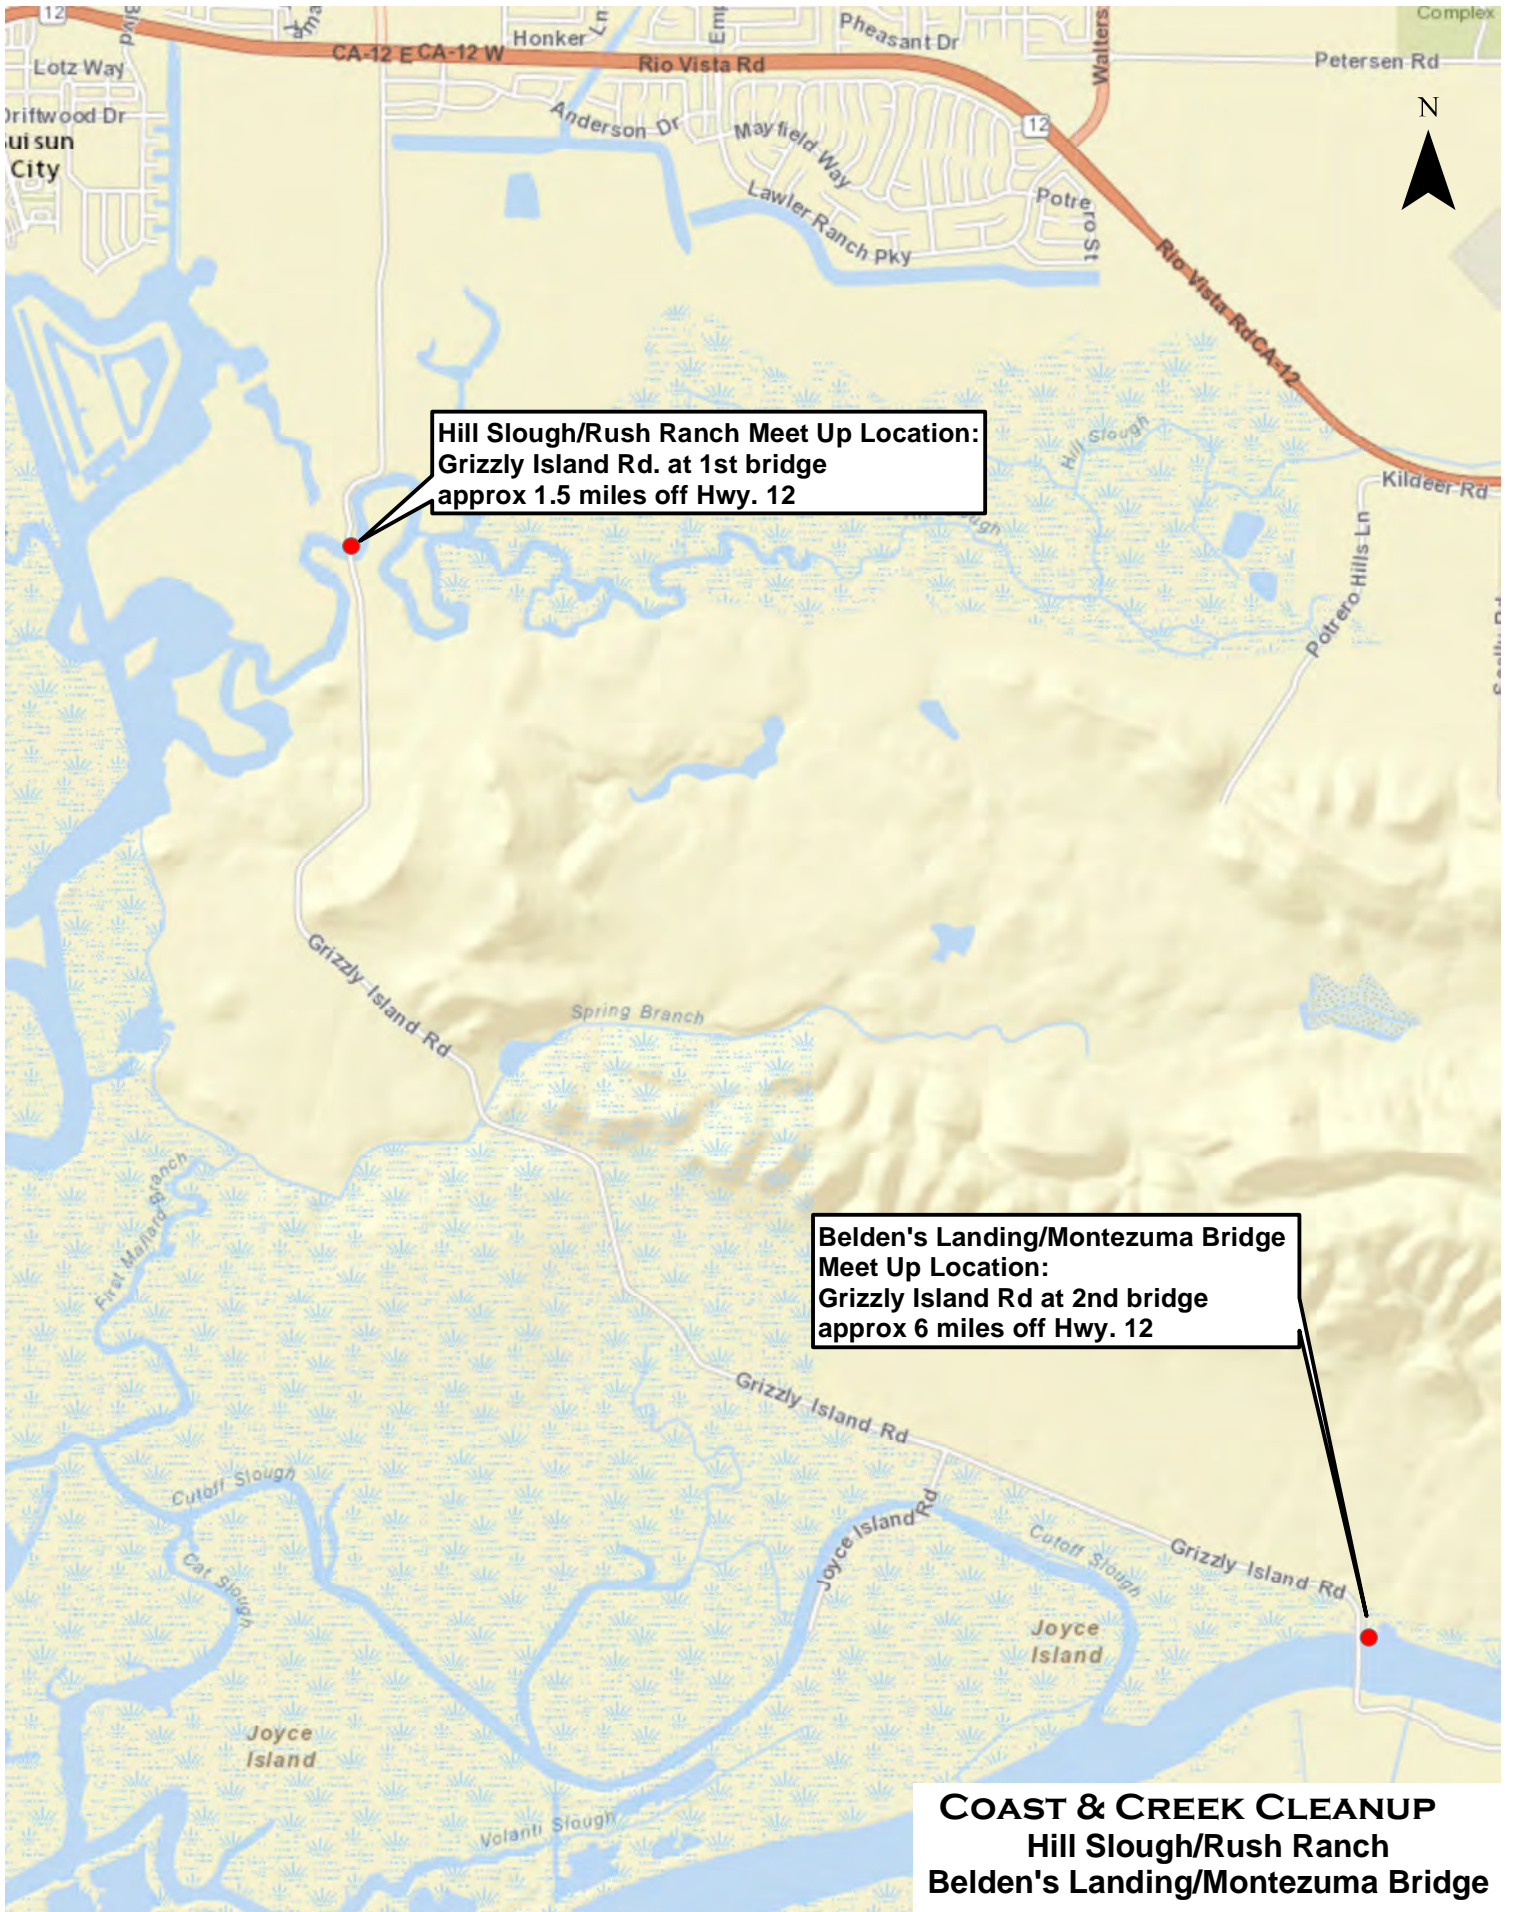

**Meet up Location:
Intersection of Lotz Way and Marina Blvd**

COAST & CREEK CLEANUP Grizzly Island Trail

Sources: Esri, HERE, DeLorme, USGS, Intermap, increment P Corp., NRCAN, Esri Japan, METI, Esri China (Hong Kong), Esri (Th

**Upper Section Meet up Location:
Redwood Dr. & Persimmon Pl.
at Laurel Creek**

**Mid Section Meet up Location:
Wood Hollow Ct. at Laurel Creek**

**Lower Section Meet up Location:
Meadowlark Dr. & Falcon Dr.
at Laurel Creek**

**COAST & CREEK CLEANUP
Fairfield
Laurel Creek**

Meet up Location:
Springfield Dr. off Astoria Dr.

COAST & CREEK CLEANUP
Fairfield
Upper Ledgewood Creek

Meet up Location:
Home Depot parking
lot off Auto Mall Pkwy

Sources: Esri, HERE, DeLorme, Esri Japan, METI, Esri China, MapmyIndia, NGCC, © OpenStreetMap Community

COAST & CREEK CLEANUP
Fairfield
Lower LedgeWood Creek

Meet up Location:
Dead end of Railroad Ave.
near Marina Blvd.