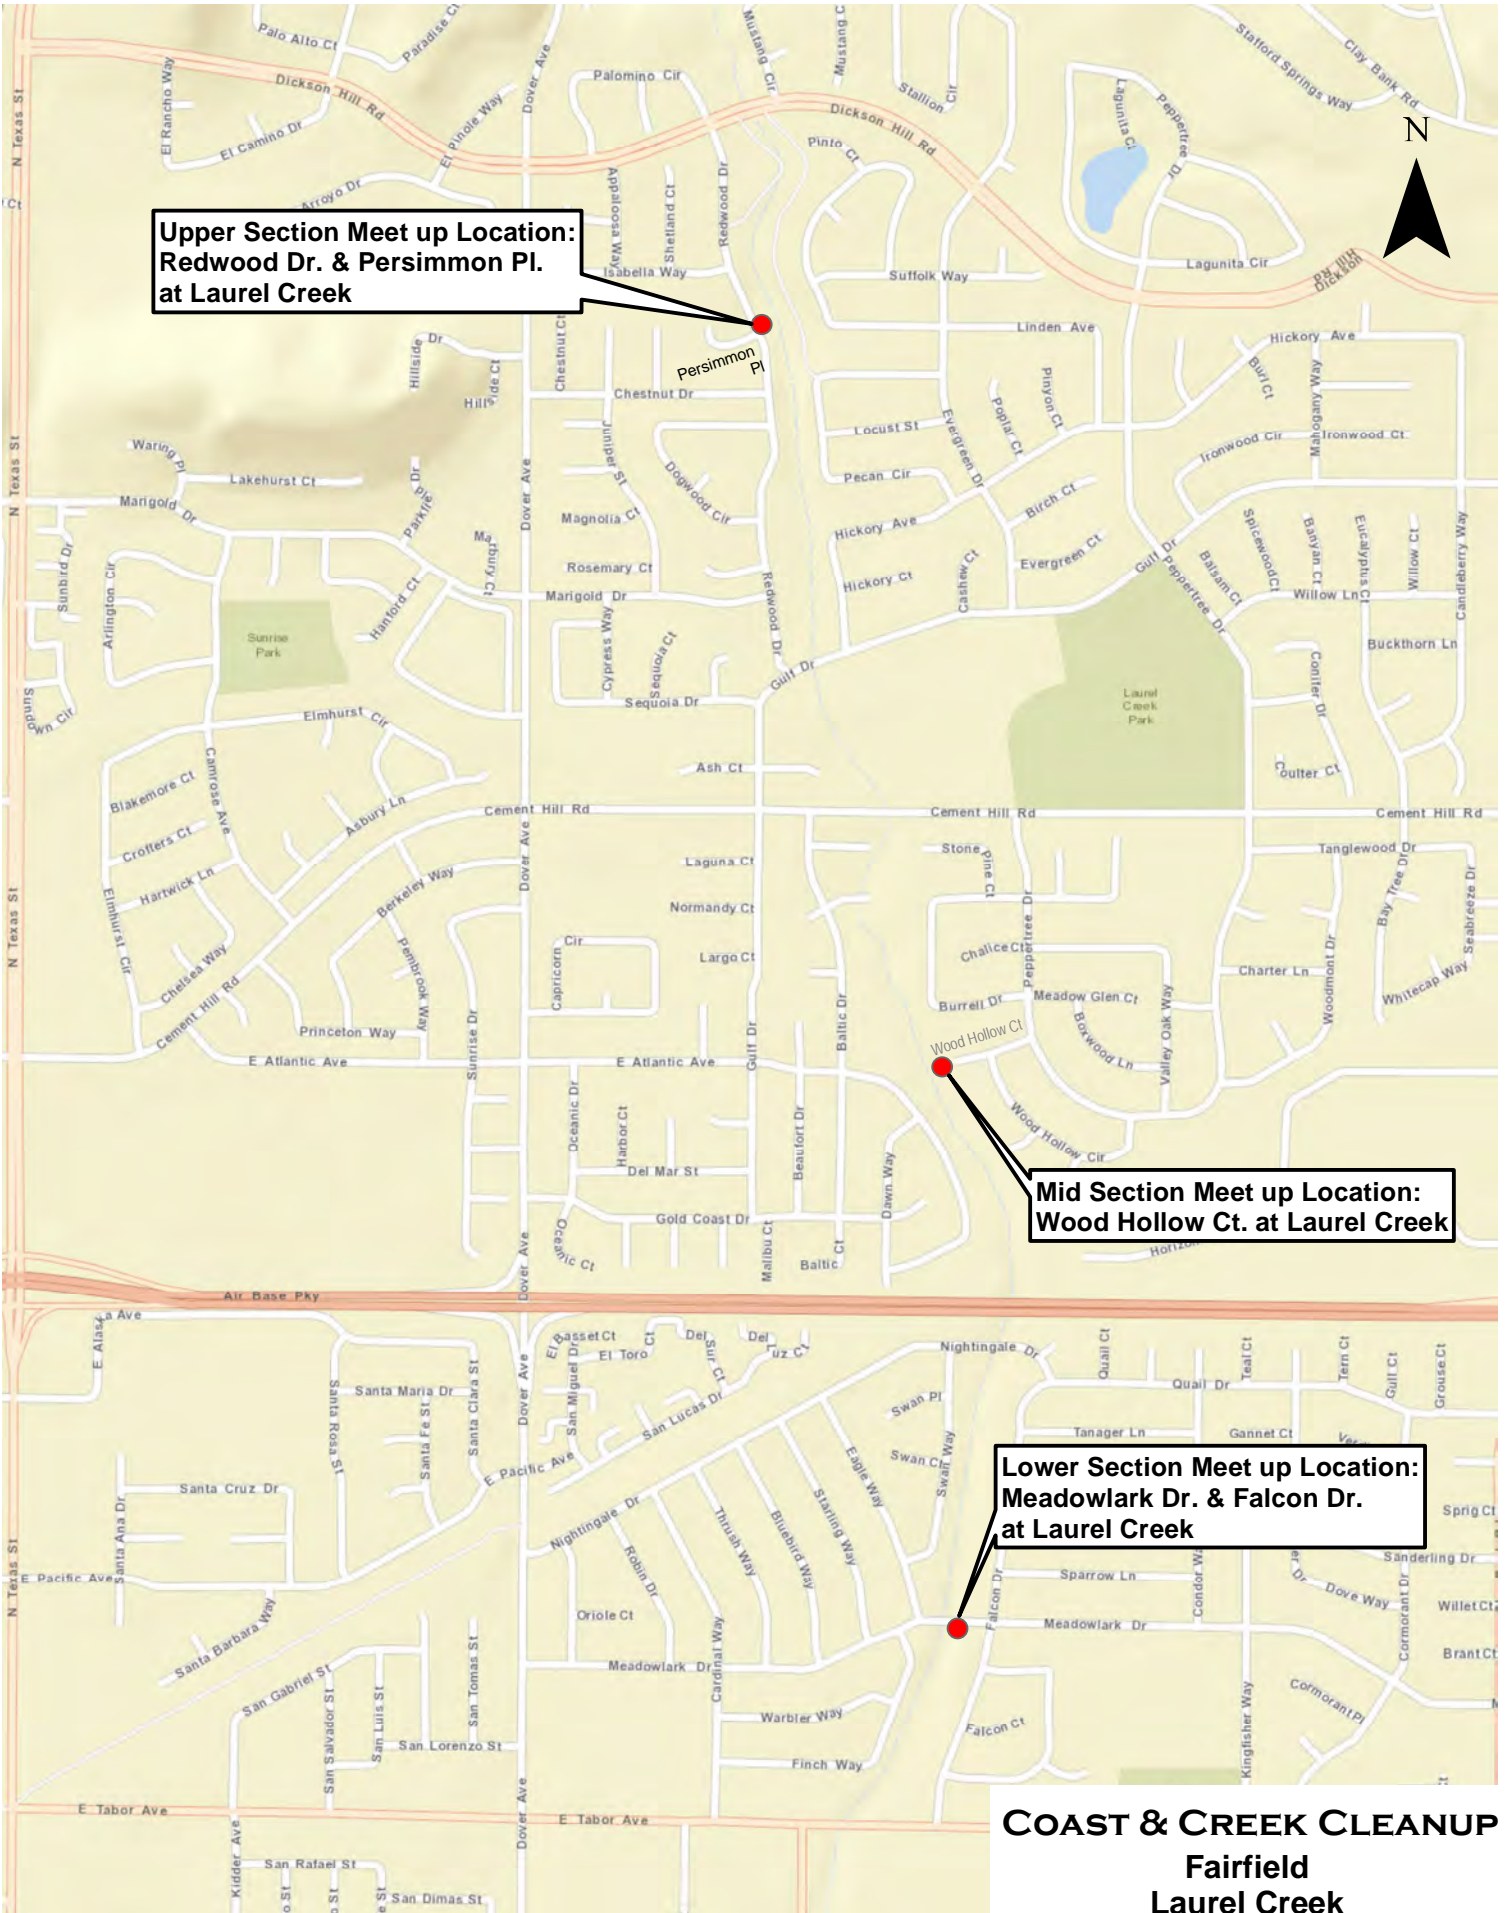

Meet up Location:
Oakbrook Dr. & Silverado Dr.

COAST & CREEK CLEANUP
Cordelia
American Canyon Creek

Meet up Location:
End of Lookout Hill Rd.
off Central Pl. & Pittman Rd.
Parking on street, do NOT
park in business lot.

**Meet up Location:
Intersection of Lotz Way and Marina Blvd**

COAST & CREEK CLEANUP Grizzly Island Trail

Sources: Esri, HERE, DeLorme, USGS, Intermap, increment P Corp., NRCAN, Esri Japan, METI, Esri China (Hong Kong), Esri (Th

**COAST & CREEK CLEANUP
Fairfield
Laurel Creek**

Meet up Location:
Springfield Dr. off Astoria Dr.

COAST & CREEK CLEANUP
Fairfield
Upper Ledgewood Creek

Meet up Location:
Home Depot parking
lot off Auto Mall Pkwy

Sources: Esri, HERE, DeLorme, Esri Japan, METI, Esri China, MapmyIndia, NGCC, © OpenStreetMap Community

COAST & CREEK CLEANUP
Fairfield
Lower LedgeWood Creek

Meet up Location:
Dead end of Railroad Ave.
near Marina Blvd.