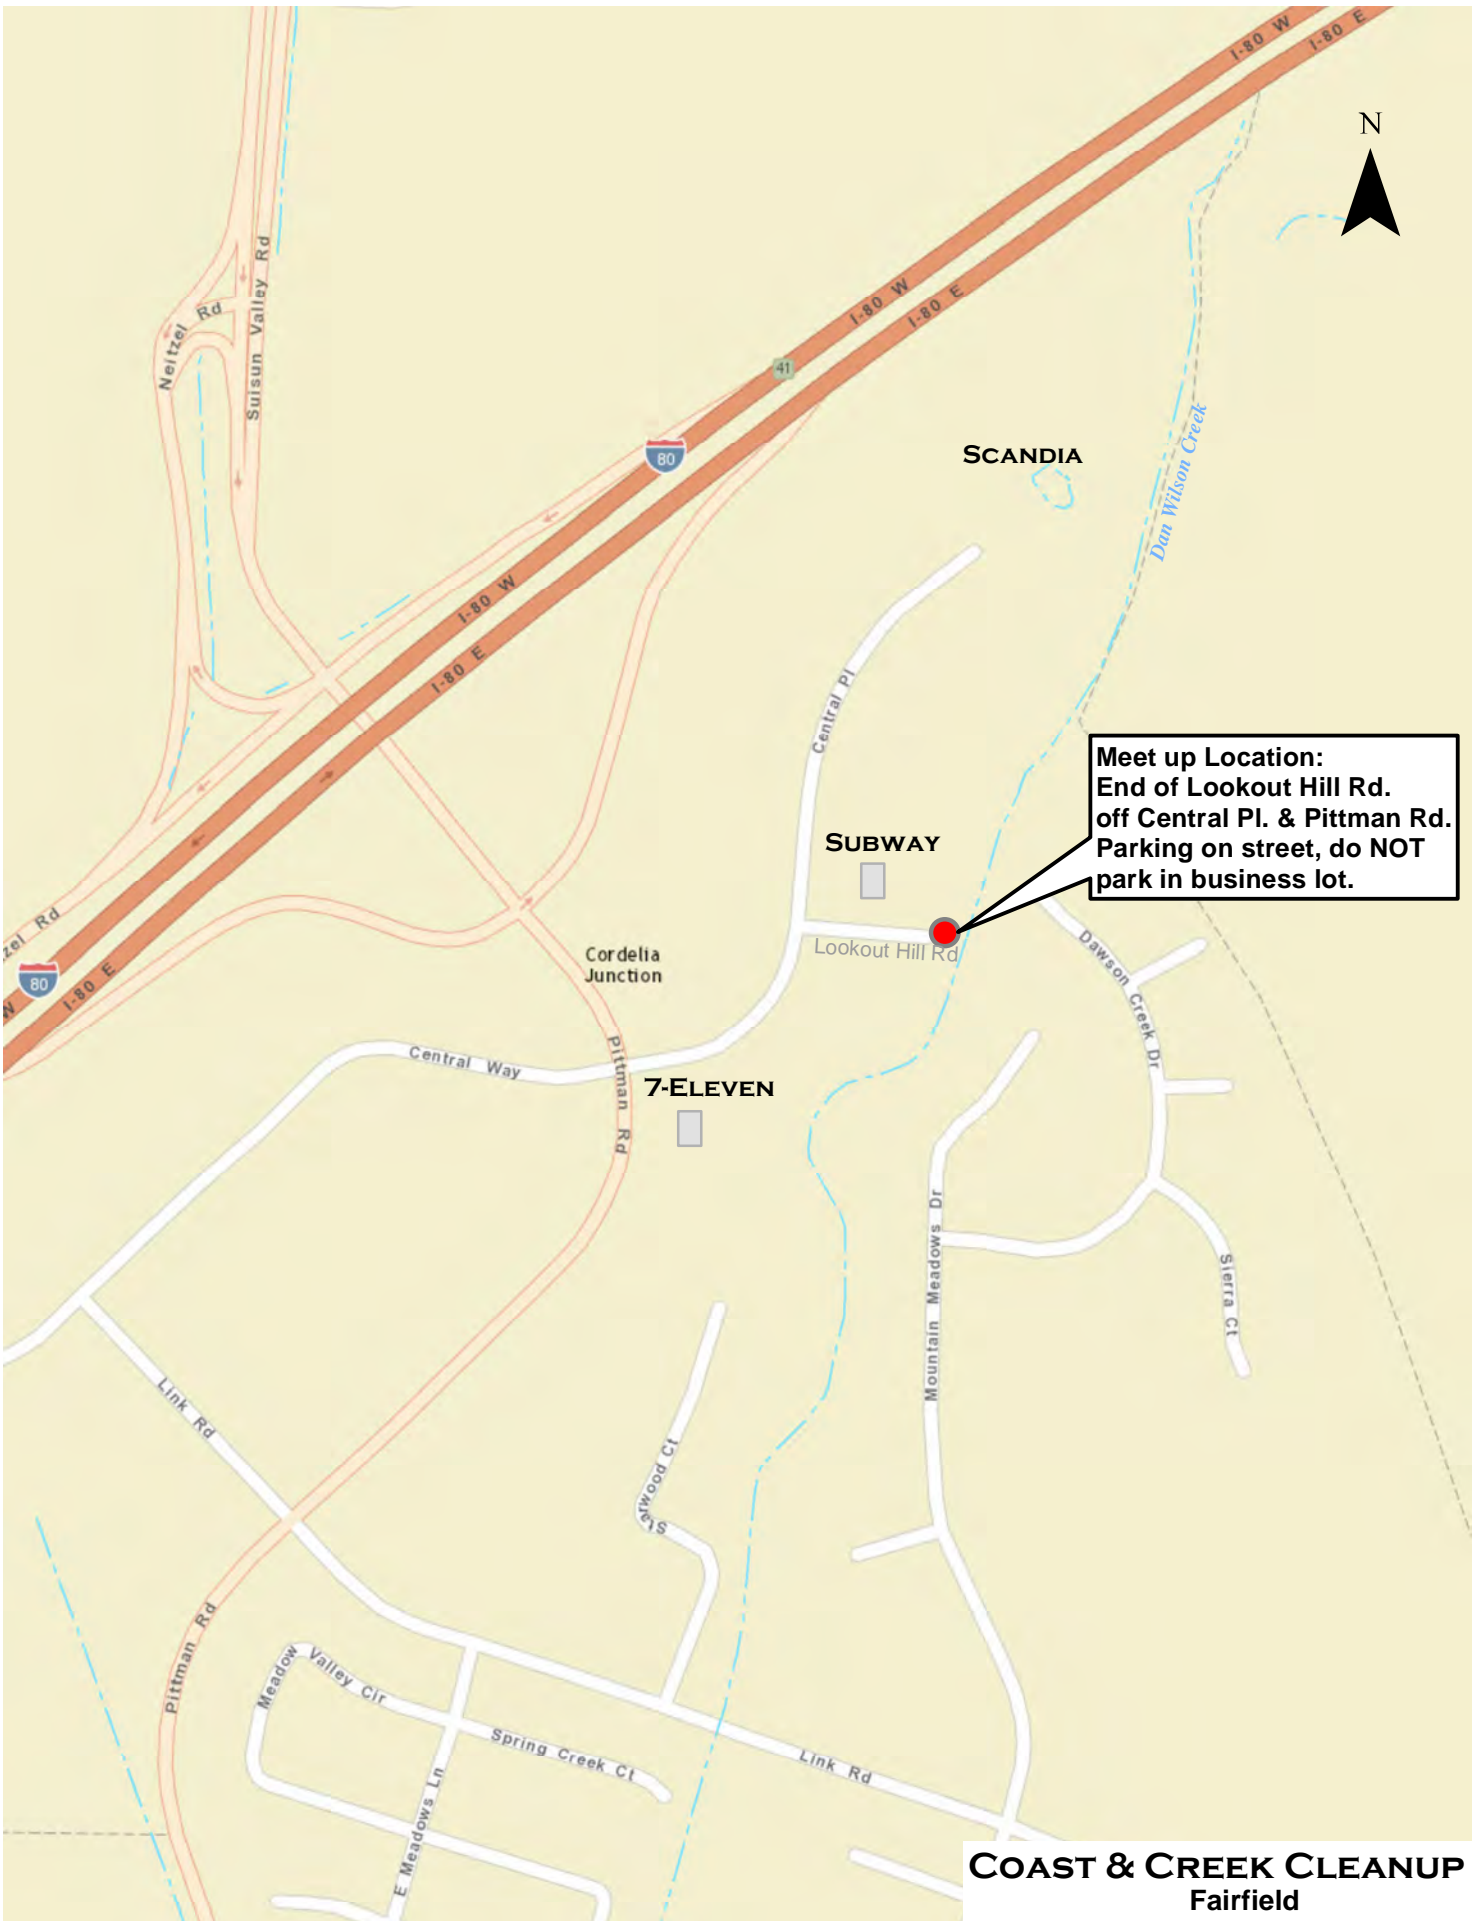

Meet up Location:
Oakbrook Dr. & Silverado Dr.

COAST & CREEK CLEANUP
Cordelia
American Canyon Creek

Meet up Location:
End of Lookout Hill Rd.
off Central Pl. & Pittman Rd.
Parking on street, do NOT
park in business lot.

**Meet up Location:
Intersection of Lotz Way and Marina Blvd**

COAST & CREEK CLEANUP Grizzly Island Trail

Sources: Esri, HERE, DeLorme, USGS, Intermap, increment P Corp., NRCAN, Esri Japan, METI, Esri China (Hong Kong), Esri (Th

**COAST & CREEK CLEANUP
Fairfield
Laurel Creek**

Meet up Location:
Springfield Dr. off Astoria Dr.

COAST & CREEK CLEANUP
Fairfield
Upper Ledgewood Creek

Meet up Location:
Home Depot parking
lot off Auto Mall Pkwy

Sources: Esri, HERE, DeLorme, Esri Japan, METI, Esri China, MapmyIndia, NGCC, © OpenStreetMap Community

COAST & CREEK CLEANUP
Fairfield
Lower LedgeWood Creek

Meet up Location:
Dead end of Railroad Ave.
near Marina Blvd.