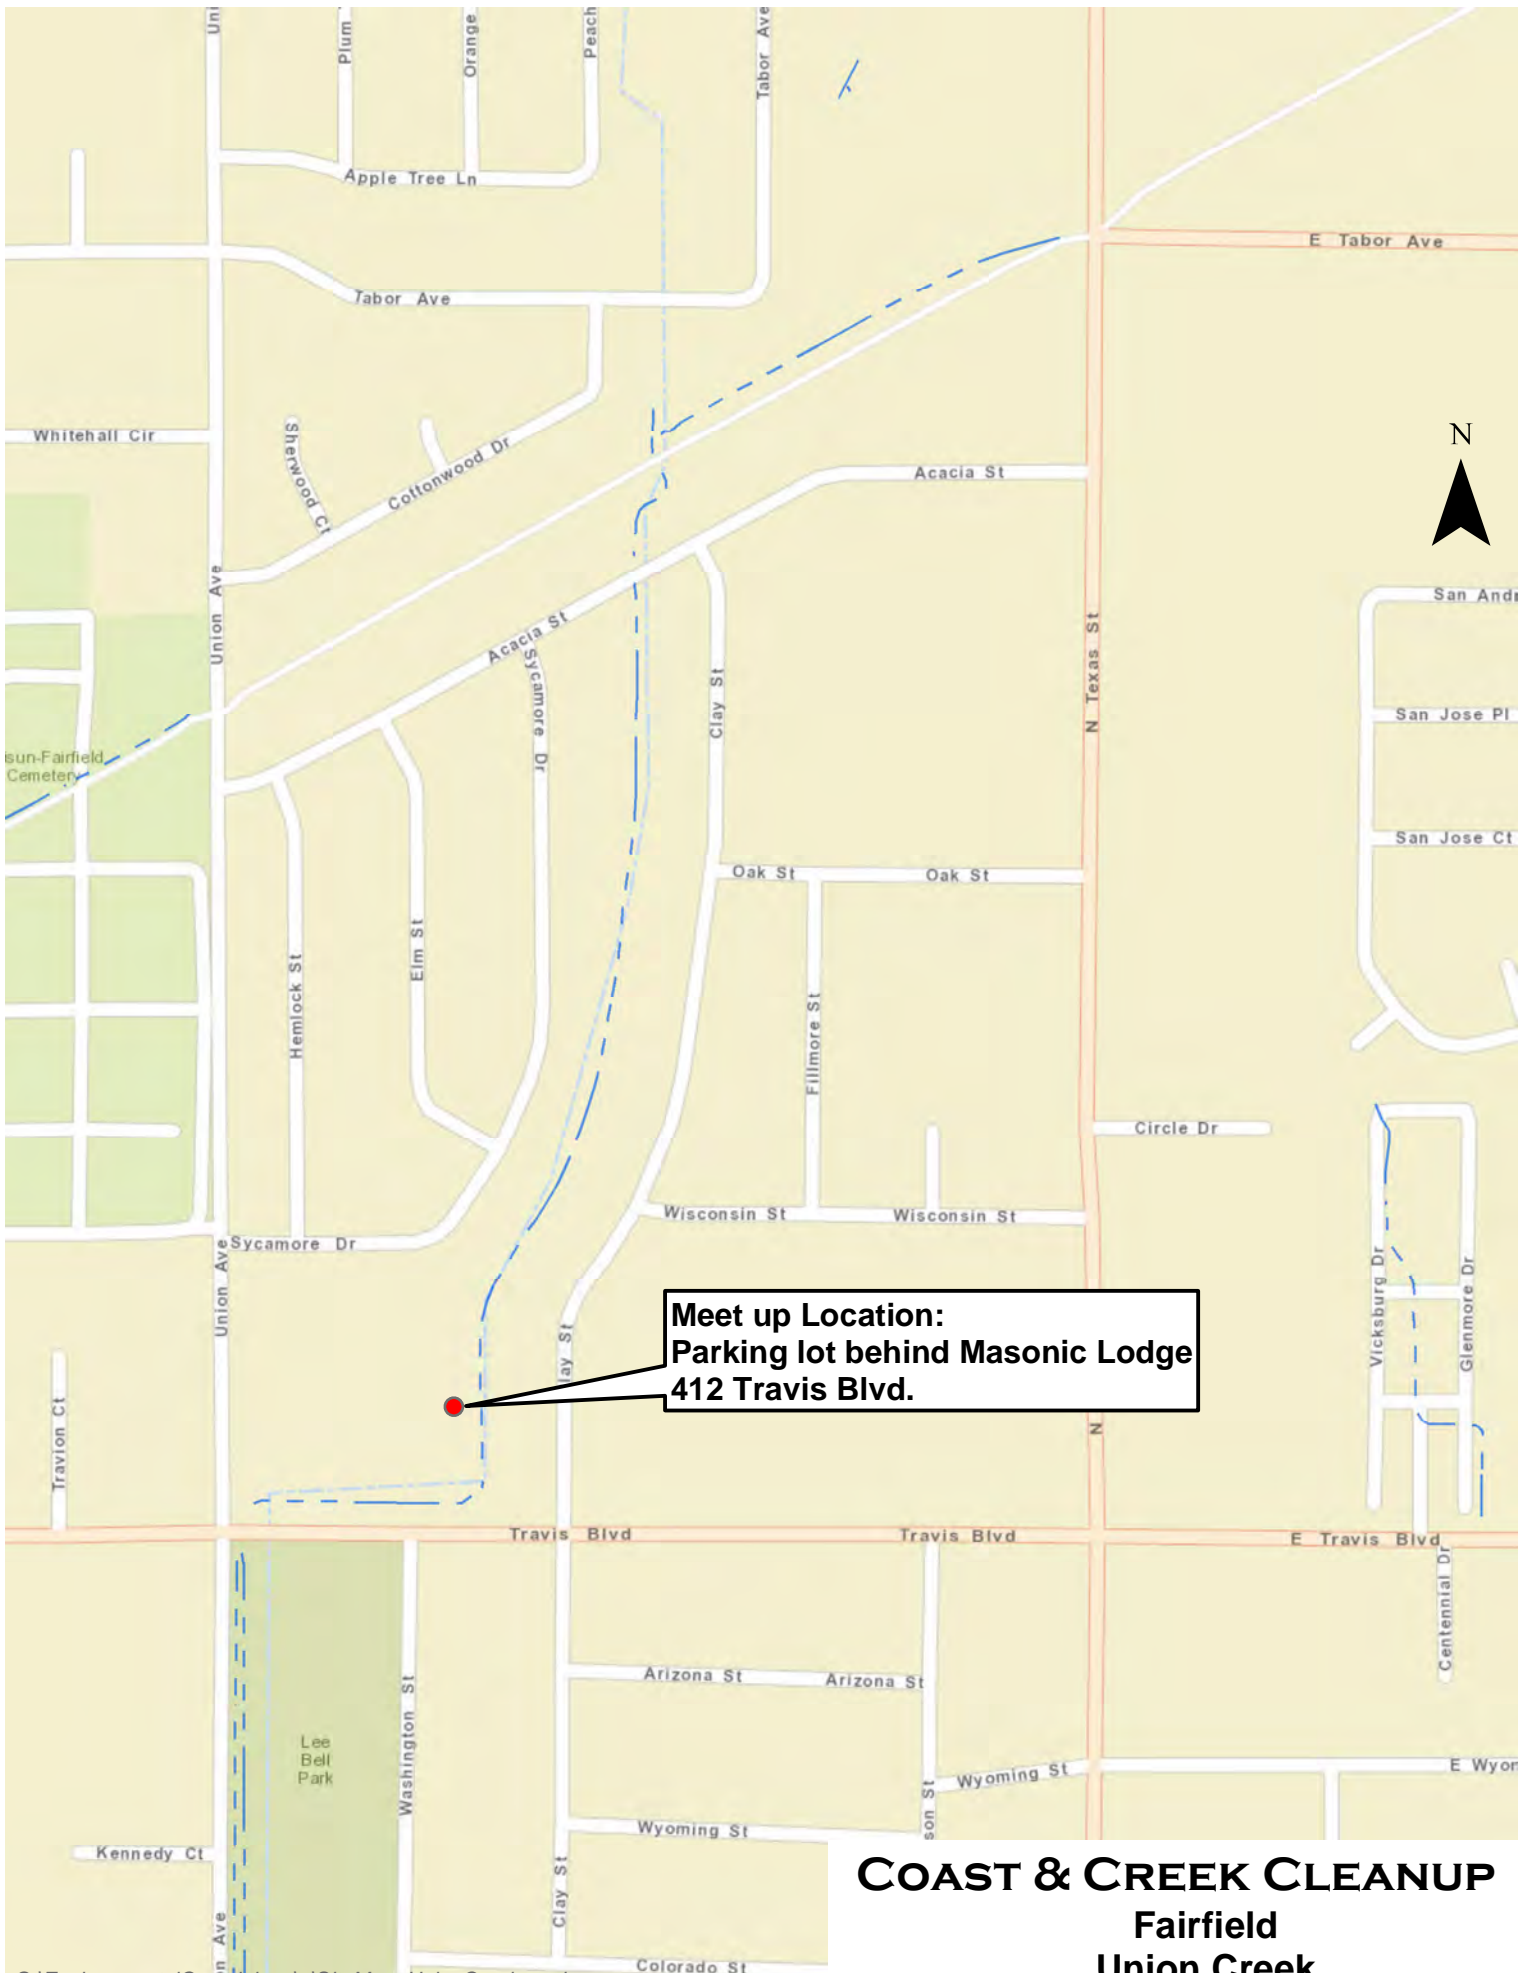

**COAST & CREEK CLEANUP
Fairfield
Laurel Creek**

Meet up Location:
Springfield Dr. off Astoria Dr.

COAST & CREEK CLEANUP
Fairfield
Upper Ledgewood Creek

Meet up Location:
Home Depot parking
lot off Auto Mall Pkwy

Sources: Esri, HERE, DeLorme, Esri Japan, METI, Esri China, MapmyIndia, NGCC, © OpenStreetMap Community

COAST & CREEK CLEANUP
Fairfield
Lower LedgeWood Creek

Meet up Location:
Dead end of Railroad Ave.
near Marina Blvd.

COAST & CREEK CLEANUP
Suisun City
McCoy Creek Bike Path

**Meet up Location:
Parking lot at Hilborn Rd.
and Sanctuary Dr.**

**COAST & CREEK CLEANUP
Serpas Ranch Open Space - Fairfield**

Meet up Location:
Parking lot on Kellogg St.
off Main St.

COAST & CREEK CLEANUP

Suisun Boat Ramp / Peytonia Slough

**Meet up Location:
Parking lot behind Masonic Lodge
412 Travis Blvd.**

COAST & CREEK CLEANUP
Fairfield
Union Creek

Meet up Location:
Entrance of the football stadium