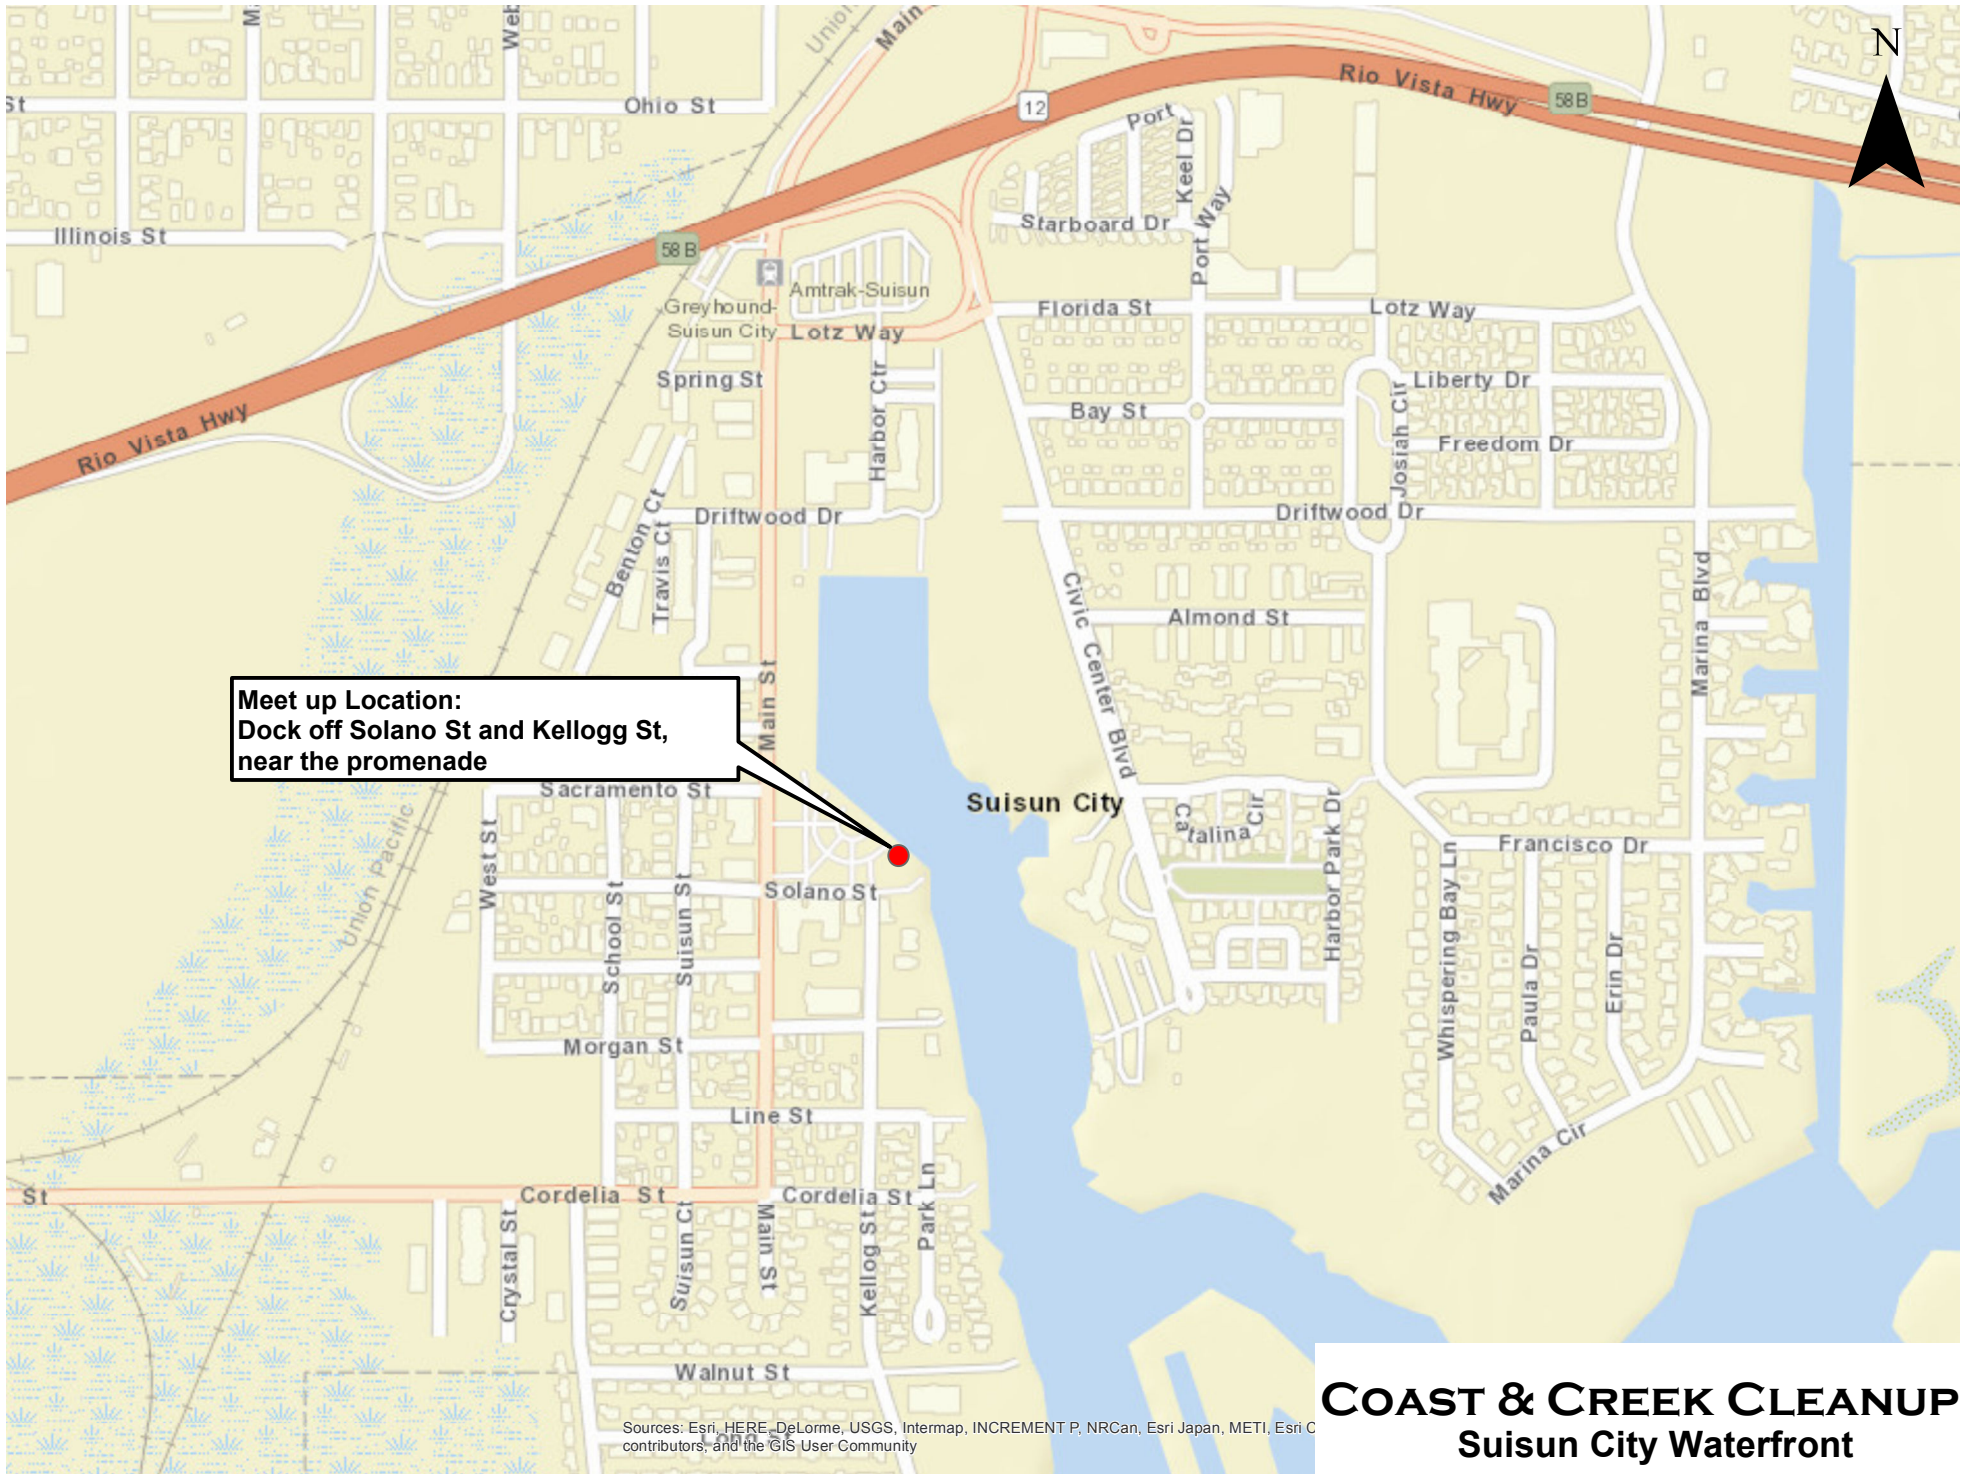

Sources: Esri, HERE, DeLorme, Esri Japan, METI, Esri China, MapmyIndia, NGCC, © OpenStreetMap Community

COAST & CREEK CLEANUP
Fairfield
Lower LedgeWood Creek

Meet up Location:
Dead end of Railroad Ave.
near Marina Blvd.

COAST & CREEK CLEANUP

Suisun Boat Ramp / Peytonia Slough

**Meet up Location:
Parking lot behind Masonic Lodge
412 Travis Blvd.**

COAST & CREEK CLEANUP
Fairfield
Union Creek

Meet up Location:
Entrance of the football stadium

4000 Suisun Valley Rd
Fairfield

COAST & CREEK CLEANUP
Upper Dan Wilson Creek
at Solano Community College

**Meet up Location:
End of Cresthaven Ct
off Stockbridge Dr**

COAST & CREEK CLEANUP

Freeborn Creek - Cordelia

Meet up Location:
Dock off Solano St and Kellogg St,
near the promenade

COAST & CREEK CLEANUP

Suisun City Waterfront

Sources: Esri, HERE, DeLorme, USGS, Intermap, INCREMENT P, NRCan, Esri Japan, METI, Esri C contributors, and the GIS User Community