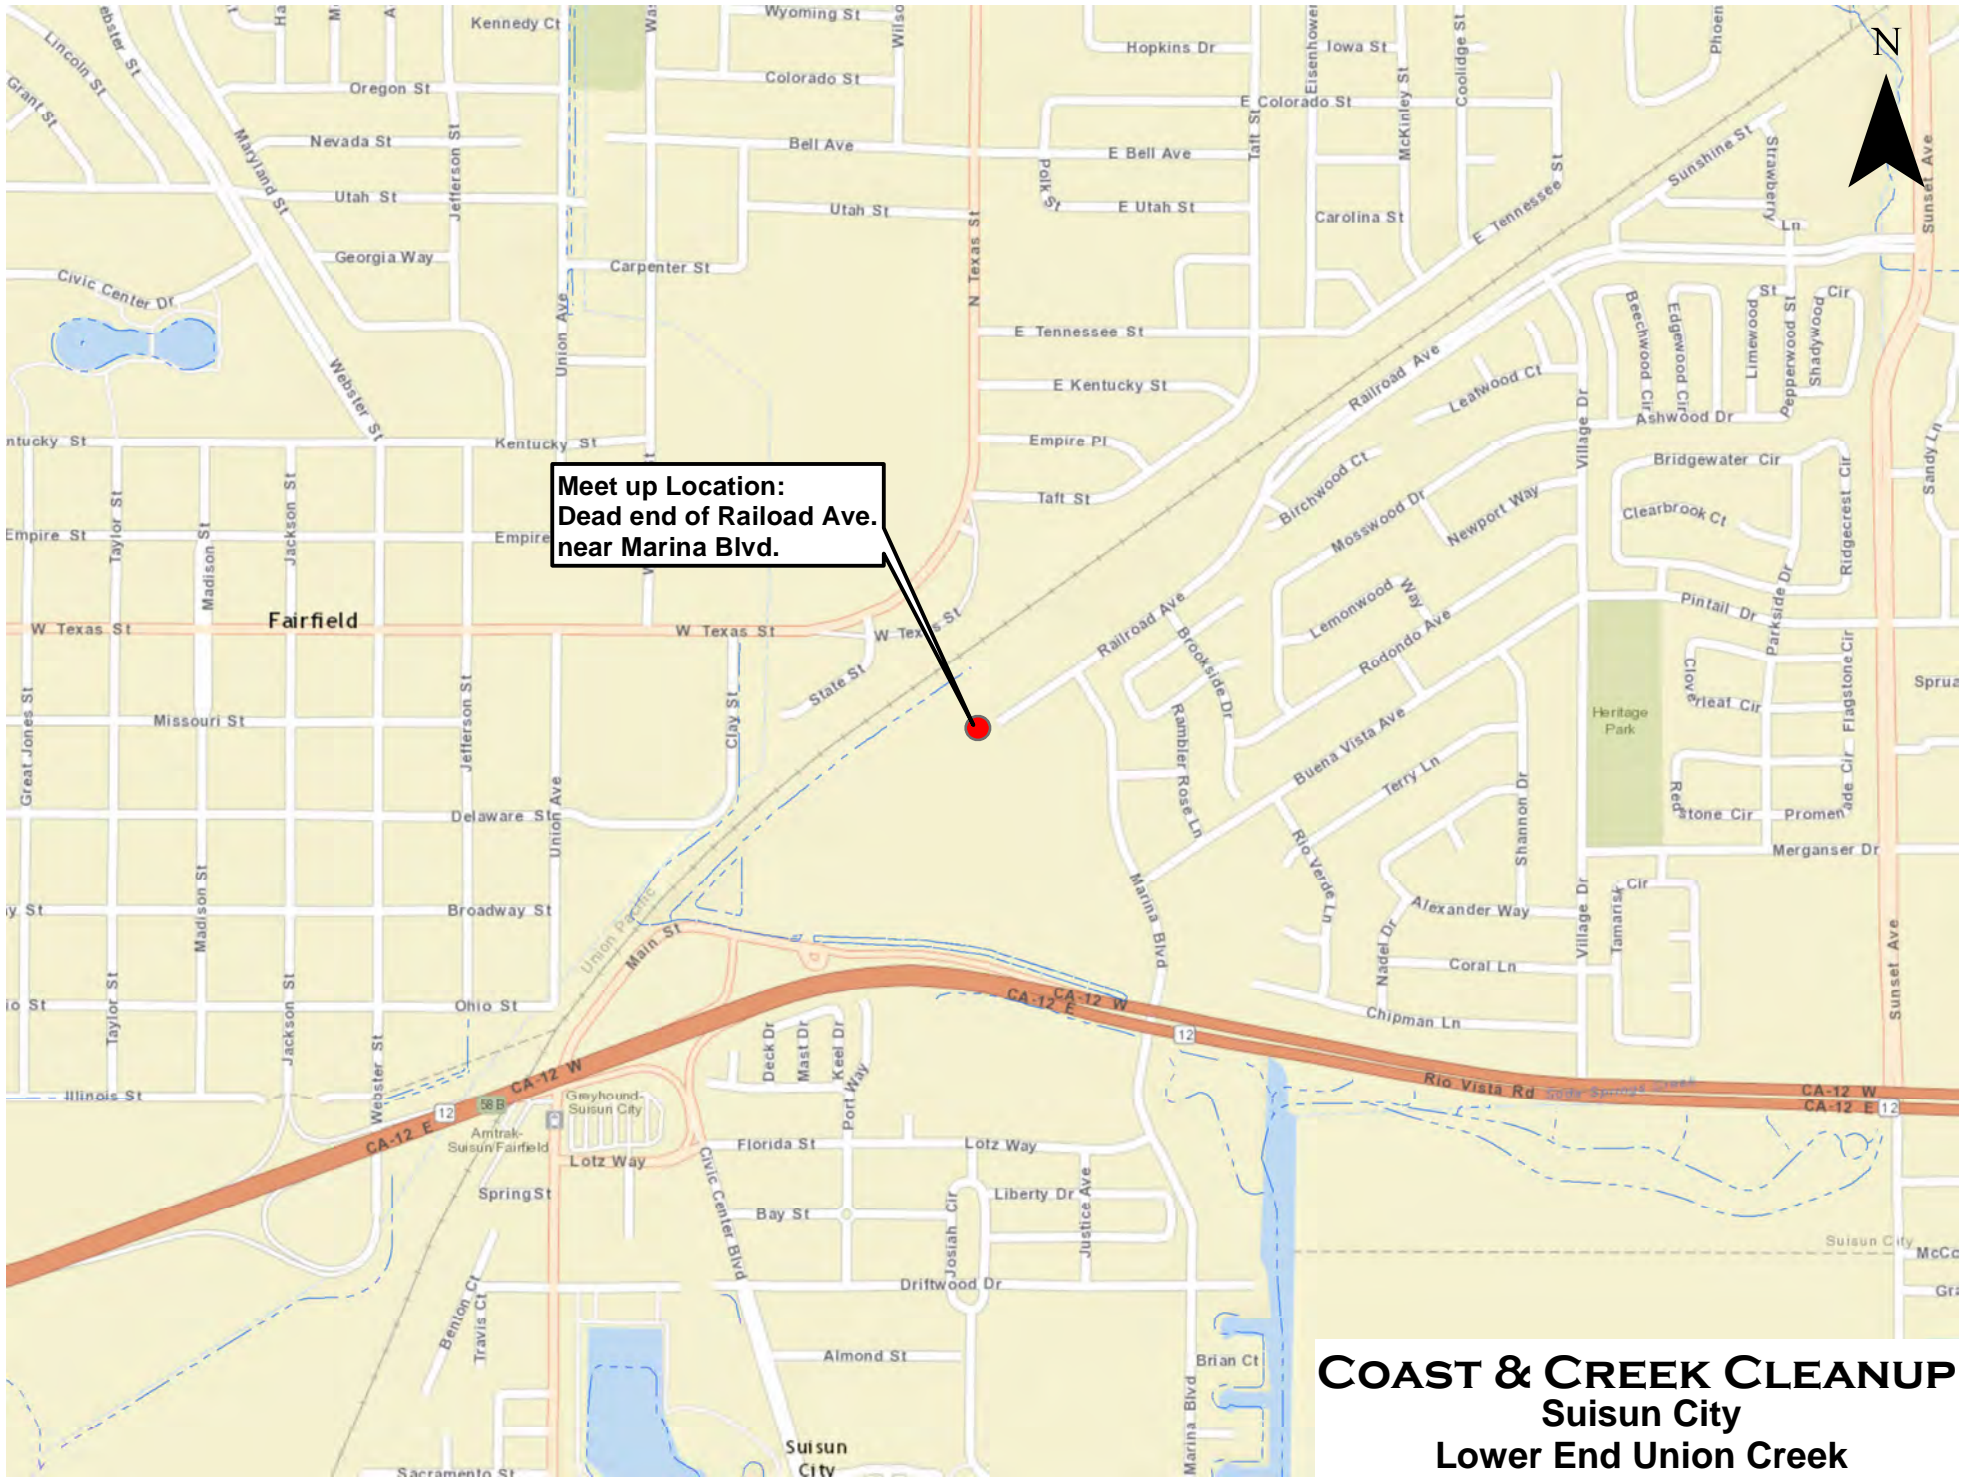

**Meet up Location:
Intersection of Lotz Way and Marina Blvd**

COAST & CREEK CLEANUP Grizzly Island Trail

Sources: Esri, HERE, DeLorme, USGS, Intermap, increment P Corp., NRCAN, Esri Japan, METI, Esri China (Hong Kong), Esri (Th

**Upper Section Meet up Location:
Redwood Dr. & Persimmon Pl.
at Laurel Creek**

**Mid Section Meet up Location:
Wood Hollow Ct. at Laurel Creek**

**Lower Section Meet up Location:
Meadowlark Dr. & Falcon Dr.
at Laurel Creek**

**COAST & CREEK CLEANUP
Fairfield
Laurel Creek**

Meet up Location:
Springfield Dr. off Astoria Dr.

COAST & CREEK CLEANUP
Fairfield
Upper Ledgewood Creek

Meet up Location:
Home Depot parking
lot off Auto Mall Pkwy

Sources: Esri, HERE, DeLorme, Esri Japan, METI, Esri China, MapmyIndia, NGCC, © OpenStreetMap Community

COAST & CREEK CLEANUP
Fairfield
Lower LedgeWood Creek

Meet up Location:
Dead end of Railroad Ave.
near Marina Blvd.