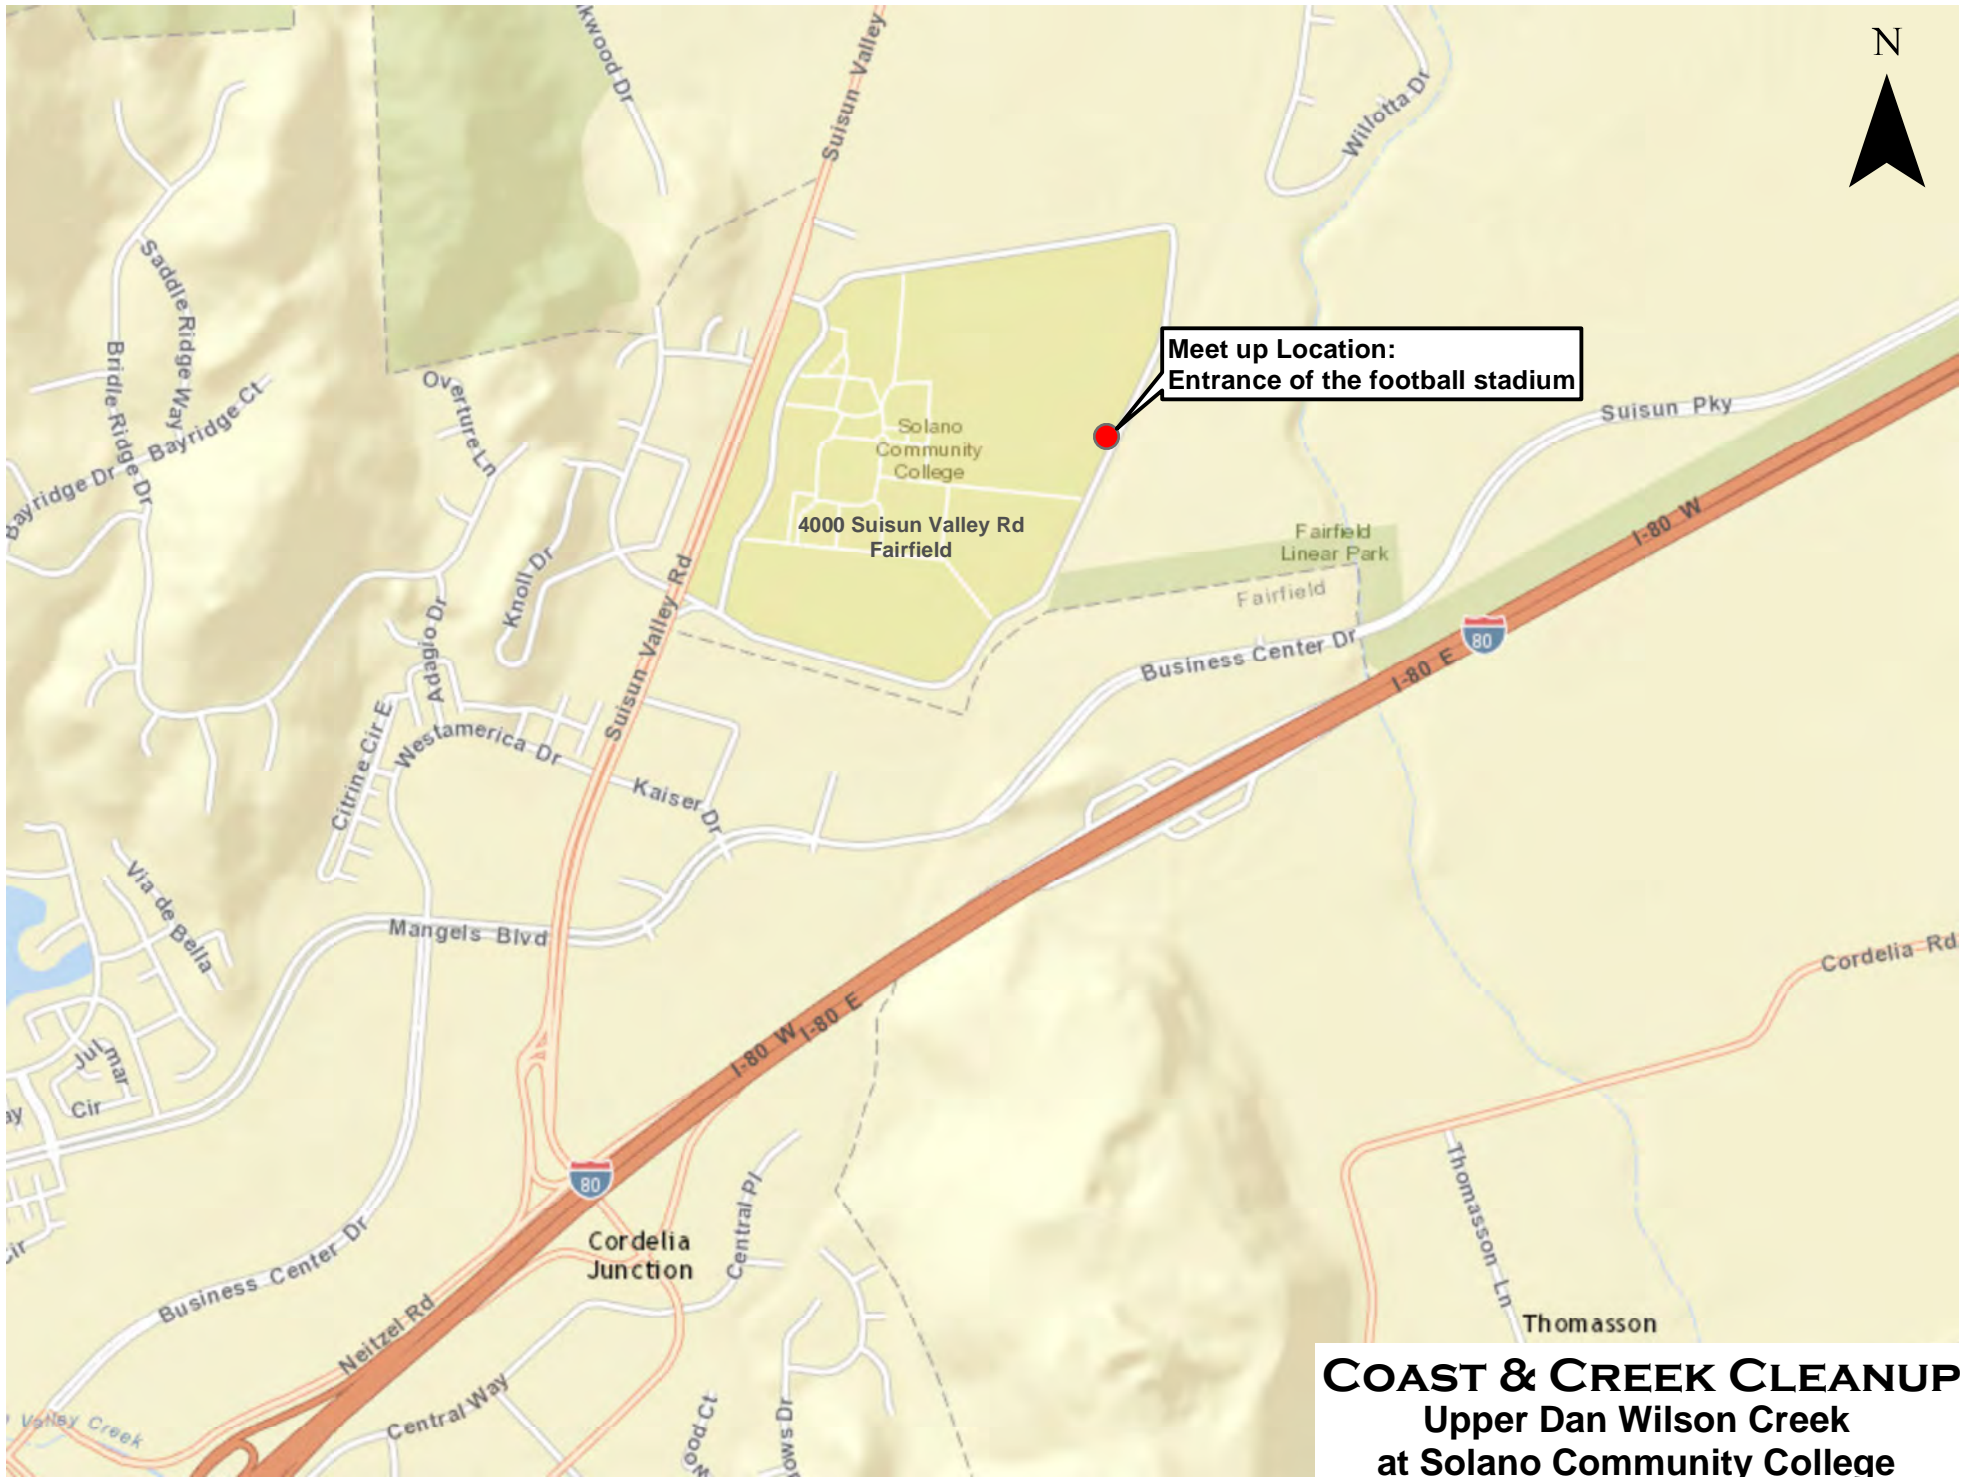

**COAST & CREEK CLEANUP
Fairfield
Laurel Creek**

Meet up Location:
Springfield Dr. off Astoria Dr.

COAST & CREEK CLEANUP
Fairfield
Upper Ledgewood Creek

Meet up Location:
Home Depot parking
lot off Auto Mall Pkwy

Sources: Esri, HERE, DeLorme, Esri Japan, METI, Esri China, MapmyIndia, NGCC, © OpenStreetMap Community

COAST & CREEK CLEANUP
Fairfield
Lower LedgeWood Creek

Meet up Location:
Dead end of Railroad Ave.
near Marina Blvd.

COAST & CREEK CLEANUP
Suisun City
McCoy Creek Bike Path

**Meet up Location:
Parking lot at Hilborn Rd.
and Sanctuary Dr.**

**COAST & CREEK CLEANUP
Serpas Ranch Open Space - Fairfield**

Meet up Location:
Parking lot on Kellogg St.
off Main St.

COAST & CREEK CLEANUP

Suisun Boat Ramp / Peytonia Slough

**Meet up Location:
Parking lot behind Masonic Lodge
412 Travis Blvd.**

COAST & CREEK CLEANUP
Fairfield
Union Creek

Meet up Location:
Entrance of the football stadium