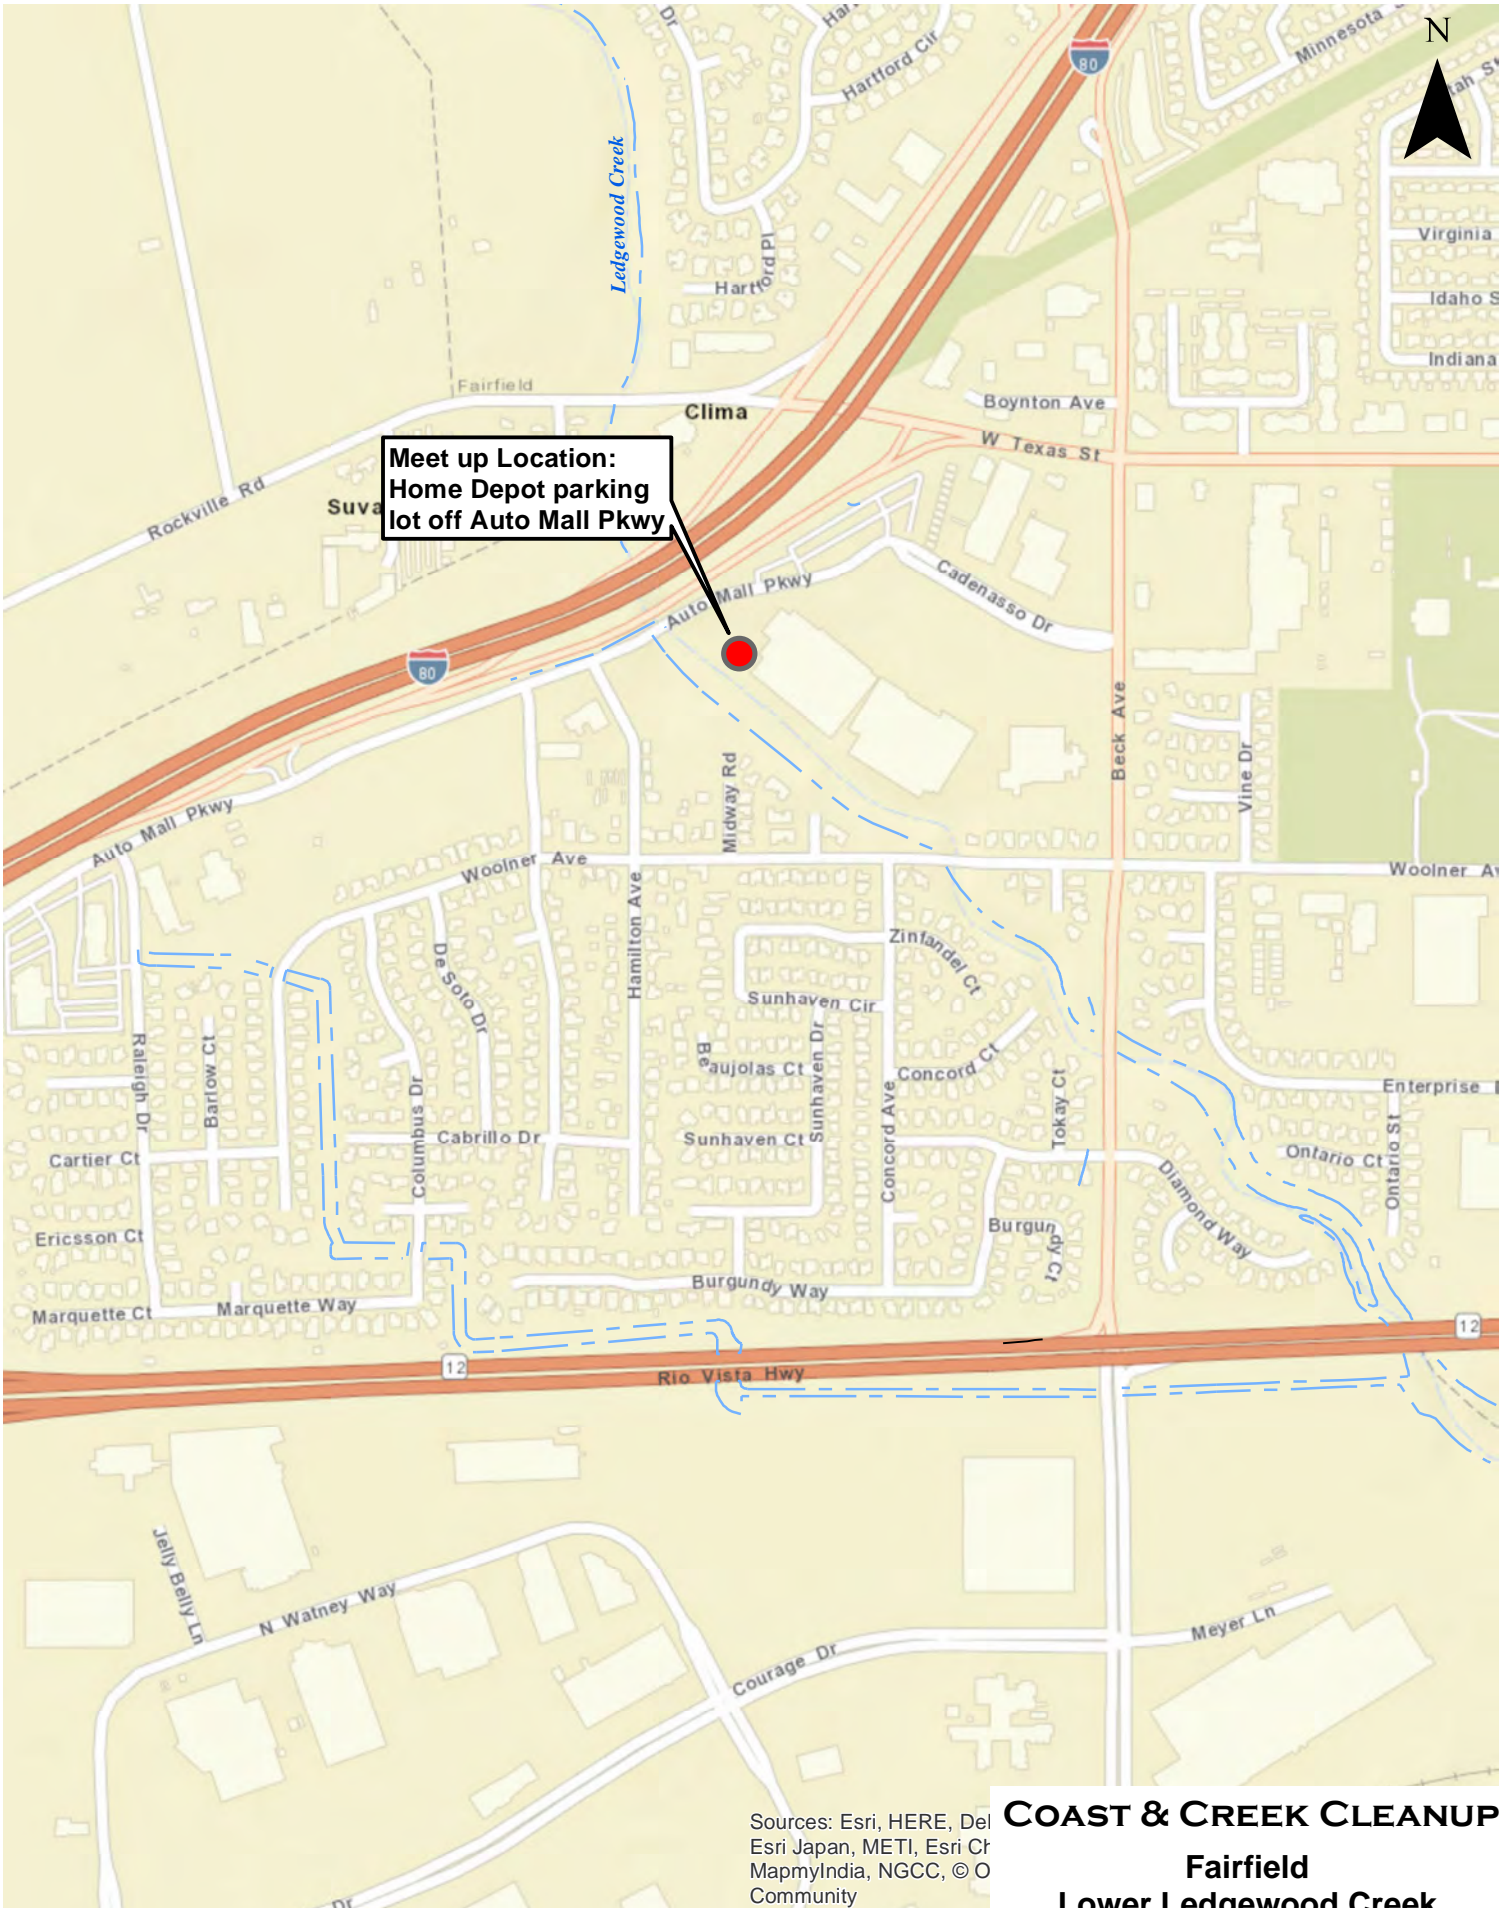

**Meet up Location:
Intersection of Lotz Way and Marina Blvd**

COAST & CREEK CLEANUP Grizzly Island Trail

Sources: Esri, HERE, DeLorme, USGS, Intermap, increment P Corp., NRCAN, Esri Japan, METI, Esri China (Hong Kong), Esri (Th

**Upper Section Meet up Location:
Redwood Dr. & Persimmon Pl.
at Laurel Creek**

**Mid Section Meet up Location:
Wood Hollow Ct. at Laurel Creek**

**Lower Section Meet up Location:
Meadowlark Dr. & Falcon Dr.
at Laurel Creek**

**COAST & CREEK CLEANUP
Fairfield
Laurel Creek**

Meet up Location:
Springfield Dr. off Astoria Dr.

COAST & CREEK CLEANUP
Fairfield
Upper Ledgewood Creek

Meet up Location:
Home Depot parking
lot off Auto Mall Pkwy

Sources: Esri, HERE, DeLorme, Esri Japan, METI, Esri China, MapmyIndia, NGCC, © OpenStreetMap Community

COAST & CREEK CLEANUP
Fairfield
Lower LedgeWood Creek

Meet up Location:
Dead end of Railroad Ave.
near Marina Blvd.