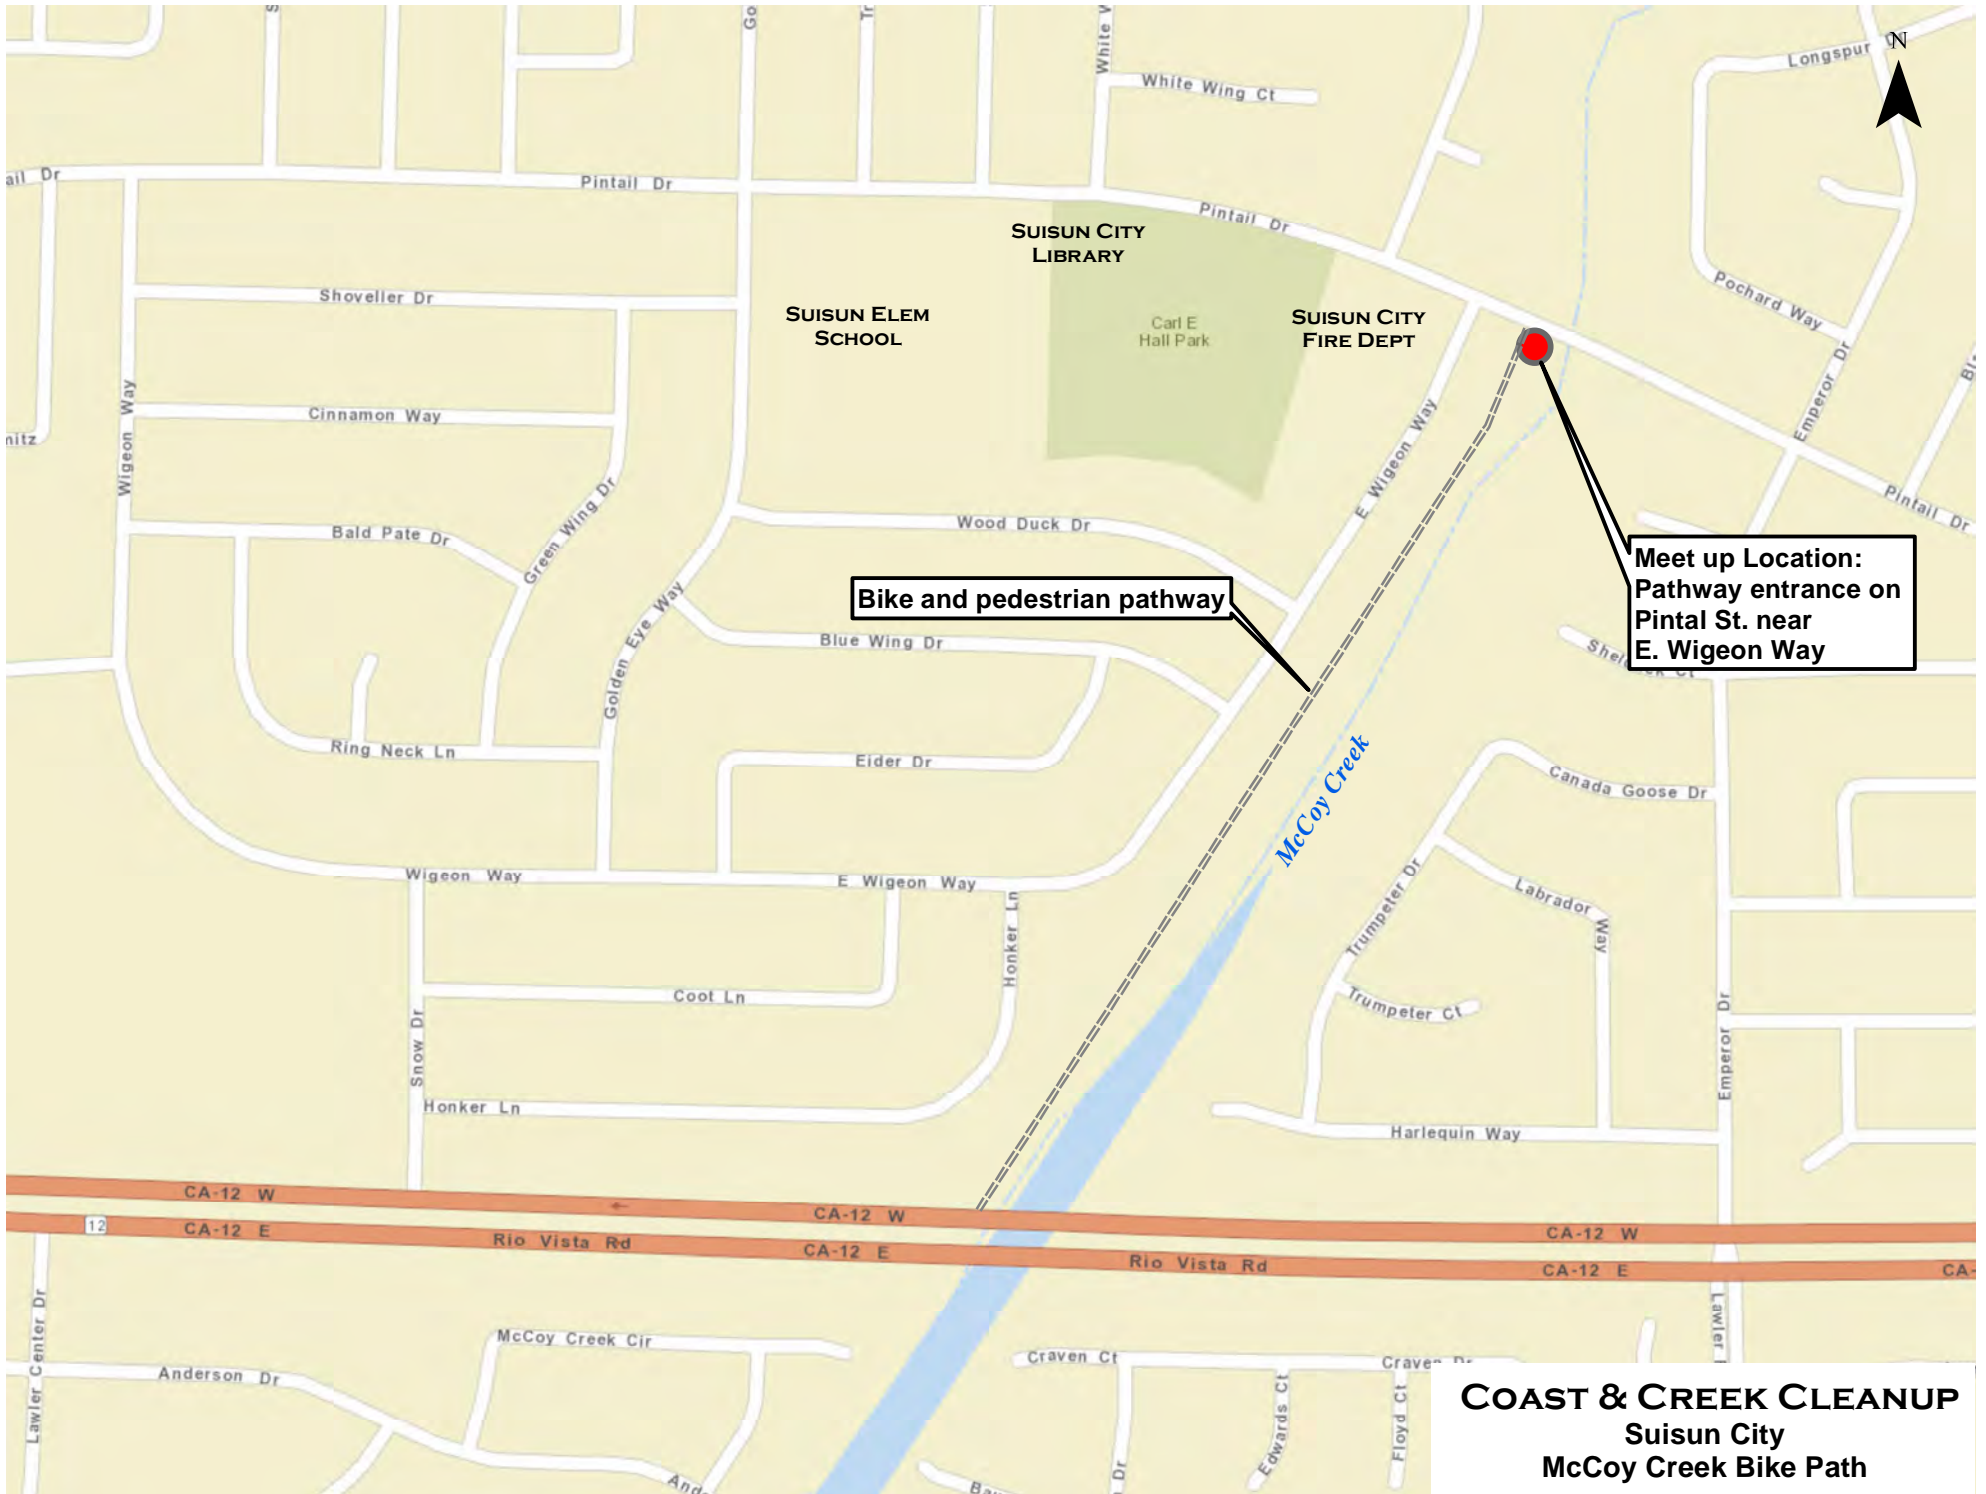

**COAST & CREEK CLEANUP
Fairfield
Laurel Creek**

Meet up Location:
Springfield Dr. off Astoria Dr.

COAST & CREEK CLEANUP
Fairfield
Upper Ledgewood Creek

Meet up Location:
Home Depot parking
lot off Auto Mall Pkwy

Sources: Esri, HERE, DeLorme, Esri Japan, METI, Esri China, MapmyIndia, NGCC, © OpenStreetMap Community

COAST & CREEK CLEANUP
Fairfield
Lower LedgeWood Creek

Meet up Location:
Dead end of Railroad Ave.
near Marina Blvd.

COAST & CREEK CLEANUP
Suisun City
Lower End Union Creek

COAST & CREEK CLEANUP
Marina Channel at Suisun Slough

Sources: Esri, HERE, DeLorme, USGS, Intermap, increment P Corp., NRCAN, Esri Japan, METI, Esri China (Hong Kong), Esri (Thailand), TomTom, MapmyIndia, © OpenStreetMap contributors, and the GIS User Community

COAST & CREEK CLEANUP
Suisun City
McCoy Creek Bike Path

**Meet up Location:
Parking lot at Hilborn Rd.
and Sanctuary Dr.**

**COAST & CREEK CLEANUP
Serpas Ranch Open Space - Fairfield**

Meet up Location:
Parking lot on Kellogg St.
off Main St.